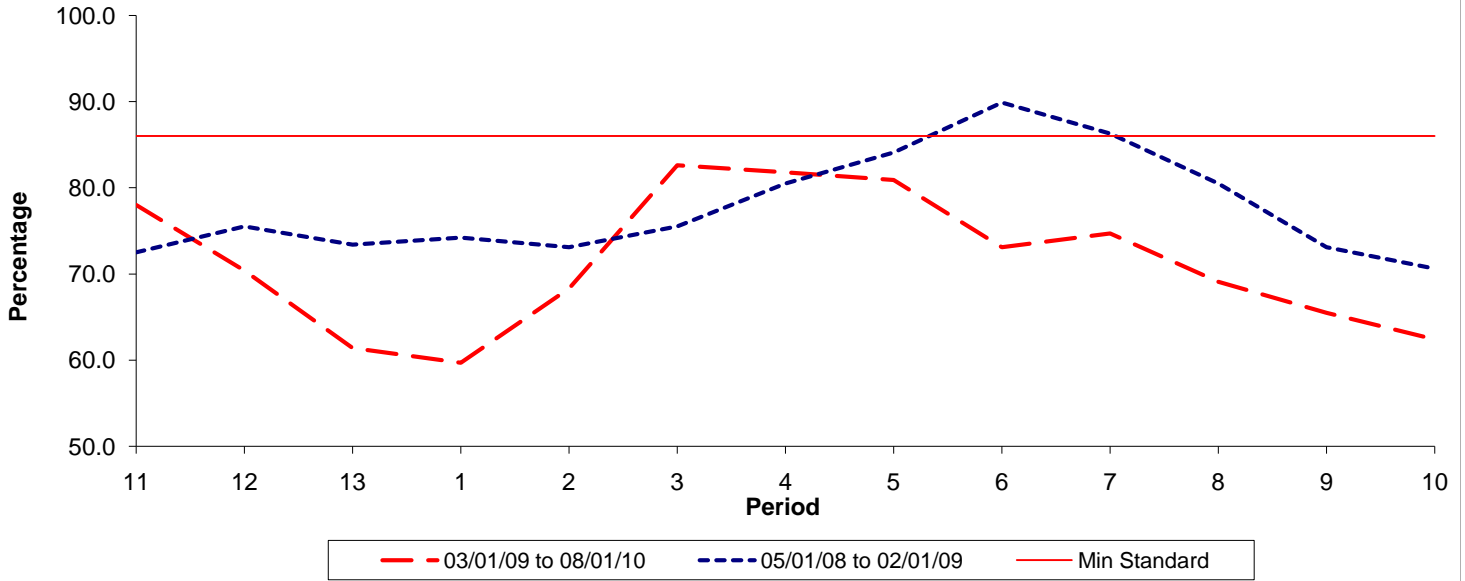

Reliability Performance (Low Frequency)

% Departing On Time

Date Range / Period	11	12	13	1	2	3	4	5	6	7	8	9	10
03/01/09 to 08/01/10	78.00	70.40	61.40	59.70	68.30	82.60	81.80	80.90	73.10	74.70	69.10	65.50	62.40
05/01/08 to 02/01/09	72.50	75.50	73.40	74.20	73.10	75.50	80.50	84.10	89.90	86.30	80.50	73.10	70.60
Min Standard	86.00	86.00	86.00	86.00	86.00	86.00	86.00	86.00	86.00	86.00	86.00	86.00	86.00

On Time figures are based on 12 weeks data

Kilometre Performance

% Kilometres Operated

Date Range / Period	11	12	13	1	2	3	4	5	6	7	8	9	10
03/01/09 to 08/01/10	99.32	91.98	98.13	99.86	99.08	98.24	97.84	99.65	98.50	97.33	94.86	96.99	94.66
05/01/08 to 02/01/09	99.05	99.50	98.96	98.49	97.47	99.44	100.00	99.68	93.98	98.31	98.09	97.54	99.16
Min Standard	98.00	98.00	98.00	98.00	98.00	98.00	98.00	98.00	98.00	98.00	98.00	98.00	98.00

Kilometre figures are based on 4 weeks data