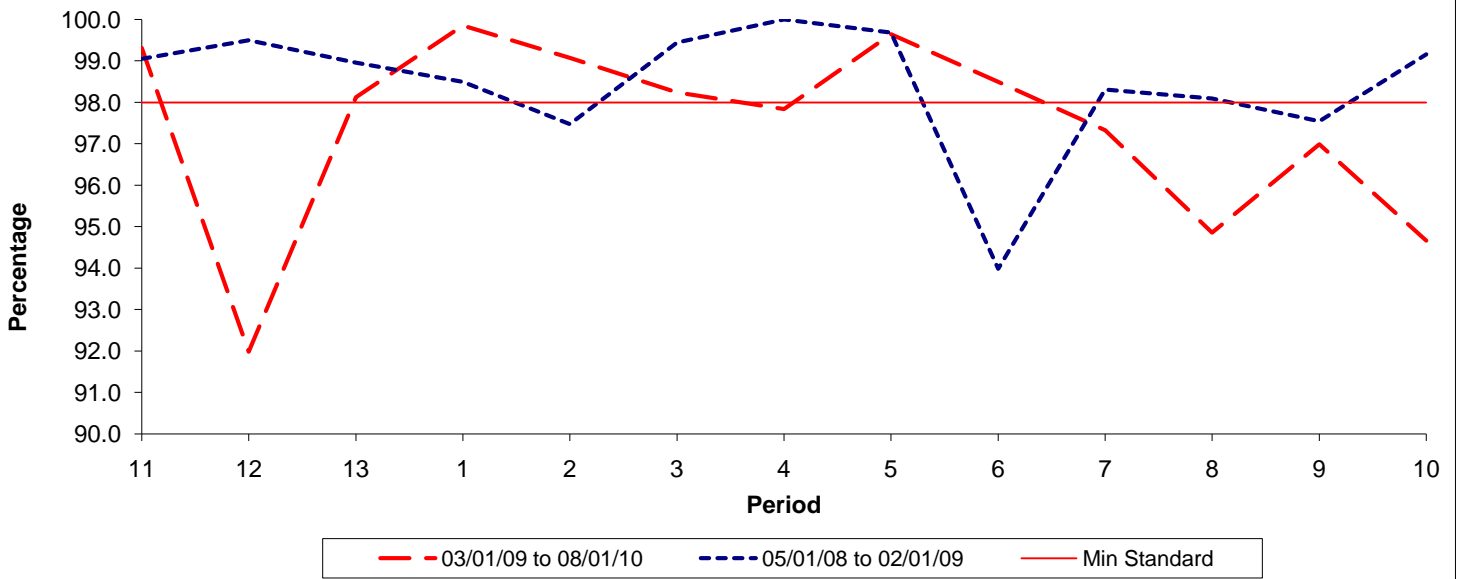

Reliability Performance (Low Frequency)

% Departing On Time

Date Range / Period	11	12	13	1	2	3	4	5	6	7	8	9	10
03/01/09 to 08/01/10	78.00	70.40	61.40	59.70	68.30	82.60	81.80	80.90	73.10	74.70	69.10	65.50	62.40
05/01/08 to 02/01/09	72.50	75.50	73.40	74.20	73.10	75.50	80.50	84.10	89.90	86.30	80.50	73.10	70.60
Min Standard	86.00	86.00	86.00	86.00	86.00	86.00	86.00	86.00	86.00	86.00	86.00	86.00	86.00

On Time figures are based on 12 weeks data

Kilometre Performance

% Kilometres Operated

Date Range / Period	11	12	13	1	2	3	4	5	6	7	8	9	10
03/01/09 to 08/01/10	99.32	91.98	98.13	99.86	99.08	98.24	97.84	99.65	98.50	97.33	94.86	96.99	94.66
05/01/08 to 02/01/09	99.05	99.50	98.96	98.49	97.47	99.44	100.00	99.68	93.98	98.31	98.09	97.54	99.16
Min Standard	98.00	98.00	98.00	98.00	98.00	98.00	98.00	98.00	98.00	98.00	98.00	98.00	98.00

Kilometre figures are based on 4 weeks data