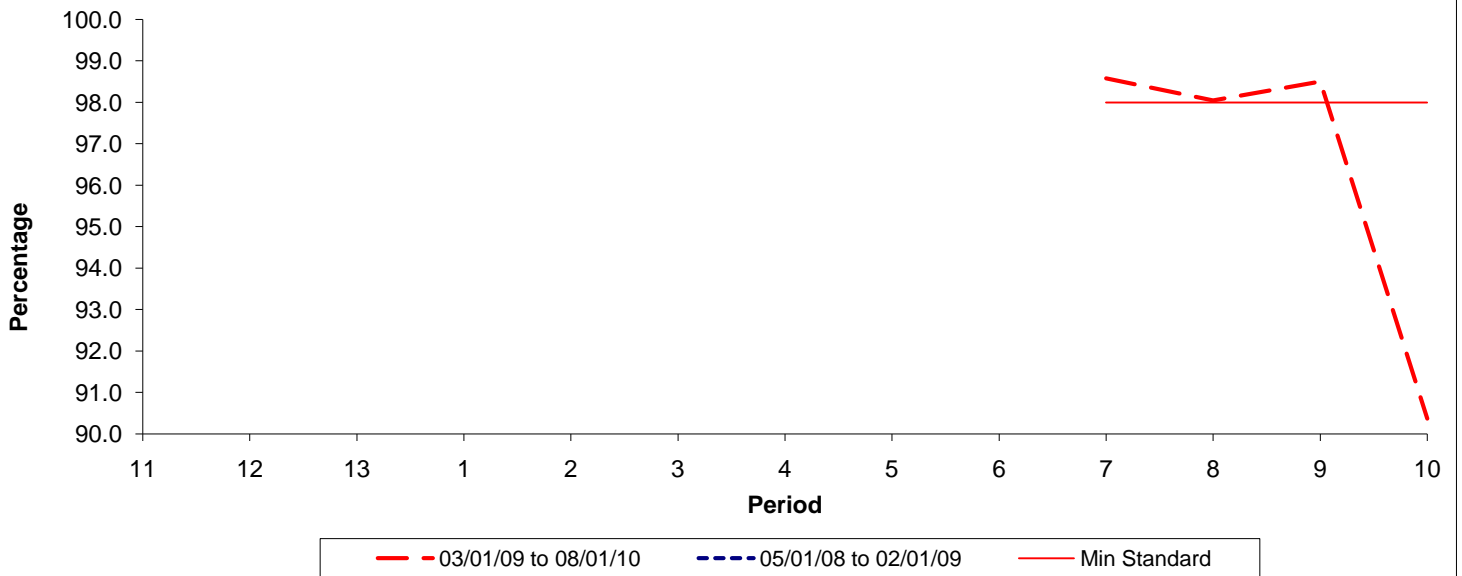

Reliability Performance (Low Frequency)

% Departing On Time

Date Range / Period	11	12	13	1	2	3	4	5	6	7	8	9	10
03/01/09 to 08/01/10										60.60	61.30	66.50	67.50
05/01/08 to 02/01/09													
Min Standard										82.00	82.00	82.00	82.00

On Time figures are based on 12 weeks data

Kilometre Performance

% Kilometres Operated

Date Range / Period	11	12	13	1	2	3	4	5	6	7	8	9	10
03/01/09 to 08/01/10										98.58	98.05	98.50	90.37
05/01/08 to 02/01/09													
Min Standard										98.00	98.00	98.00	98.00

Kilometre figures are based on 4 weeks data