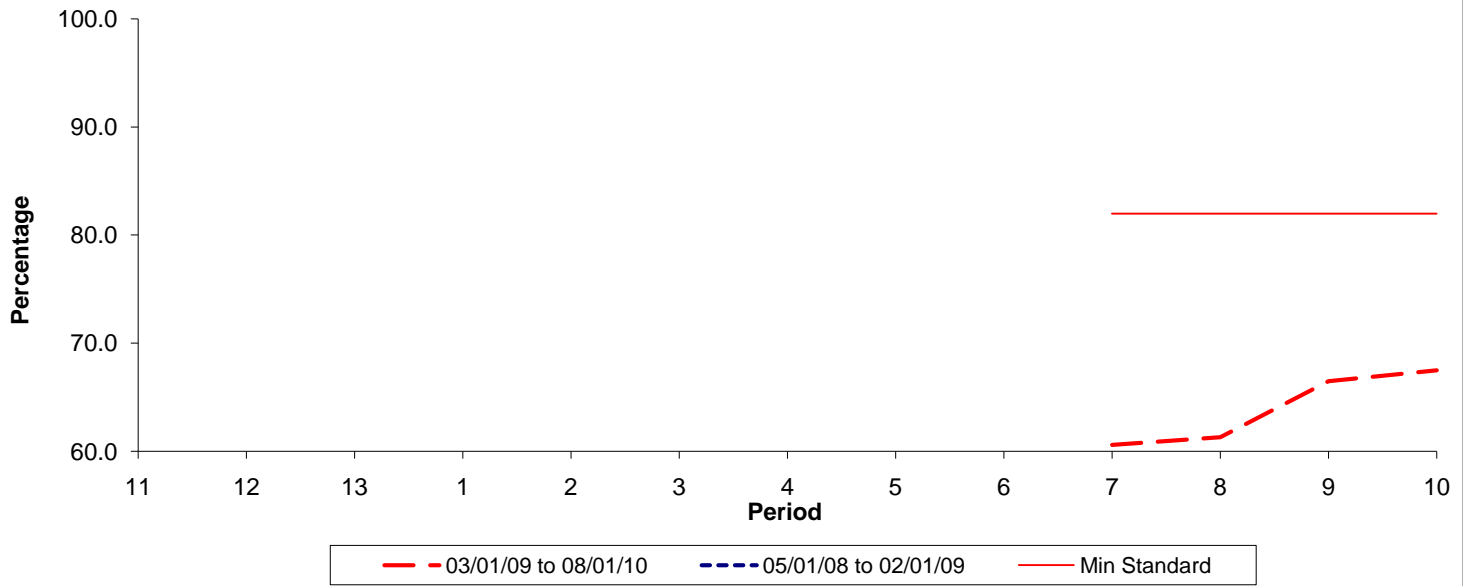

Reliability Performance (Low Frequency)

% Departing On Time

Date Range / Period	11	12	13	1	2	3	4	5	6	7	8	9	10
03/01/09 to 08/01/10										60.60	61.30	66.50	67.50
05/01/08 to 02/01/09													
Min Standard										82.00	82.00	82.00	82.00

On Time figures are based on 12 weeks data

Kilometre Performance

% Kilometres Operated

Date Range / Period	11	12	13	1	2	3	4	5	6	7	8	9	10
03/01/09 to 08/01/10										98.58	98.05	98.50	90.37
05/01/08 to 02/01/09													
Min Standard										98.00	98.00	98.00	98.00

Kilometre figures are based on 4 weeks data