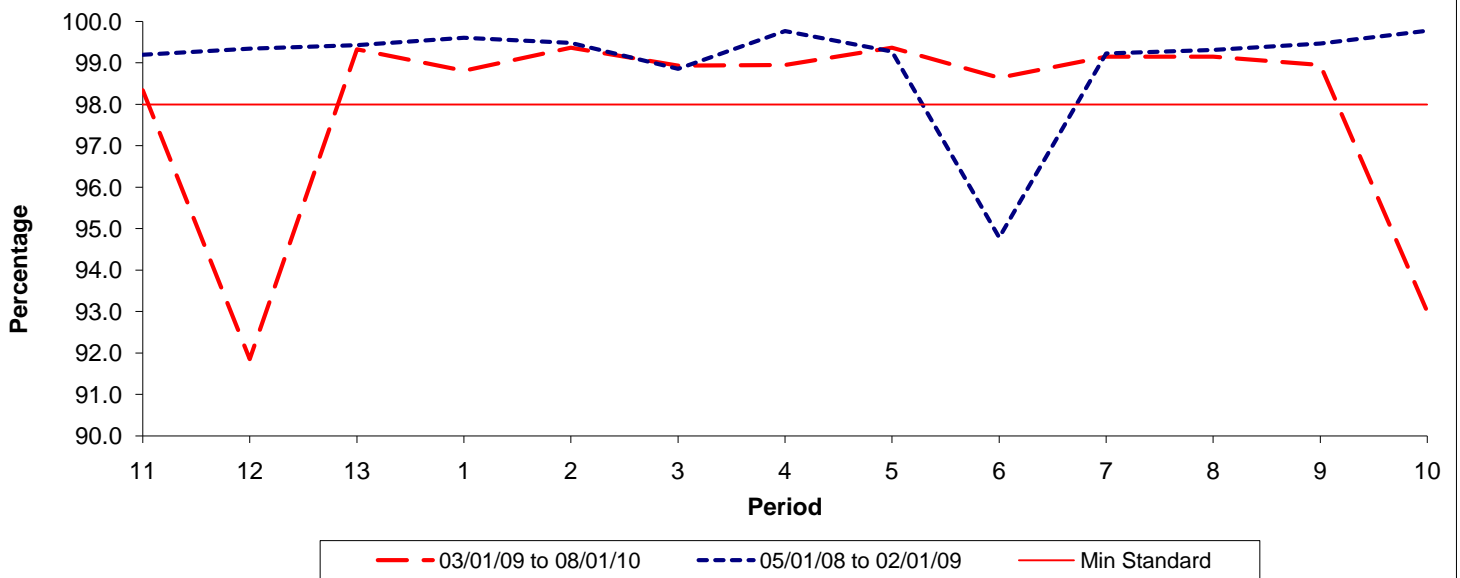

Reliability Performance (Low Frequency)

% Departing On Time

Date Range / Period	11	12	13	1	2	3	4	5	6	7	8	9	10
03/01/09 to 08/01/10	90.90	88.90	91.90	92.10	92.30	90.50	90.40	89.30	92.60	94.00	94.30	92.70	93.20
05/01/08 to 02/01/09	72.60	75.60	78.30	86.20	91.80	91.30	93.90	95.60	97.10	92.50	86.90	89.30	92.30
Min Standard	86.00	86.00	86.00	86.00	86.00	86.00	86.00	86.00	86.00	86.00	86.00	86.00	86.00

On Time figures are based on 12 weeks data

Kilometre Performance

% Kilometres Operated

Date Range / Period	11	12	13	1	2	3	4	5	6	7	8	9	10
03/01/09 to 08/01/10	98.34	91.85	99.33	98.81	99.37	98.94	98.95	99.37	98.64	99.15	99.15	98.95	92.99
05/01/08 to 02/01/09	99.20	99.35	99.43	99.61	99.49	98.86	99.77	99.28	94.79	99.23	99.32	99.47	99.78
Min Standard	98.00	98.00	98.00	98.00	98.00	98.00	98.00	98.00	98.00	98.00	98.00	98.00	98.00

Kilometre figures are based on 4 weeks data