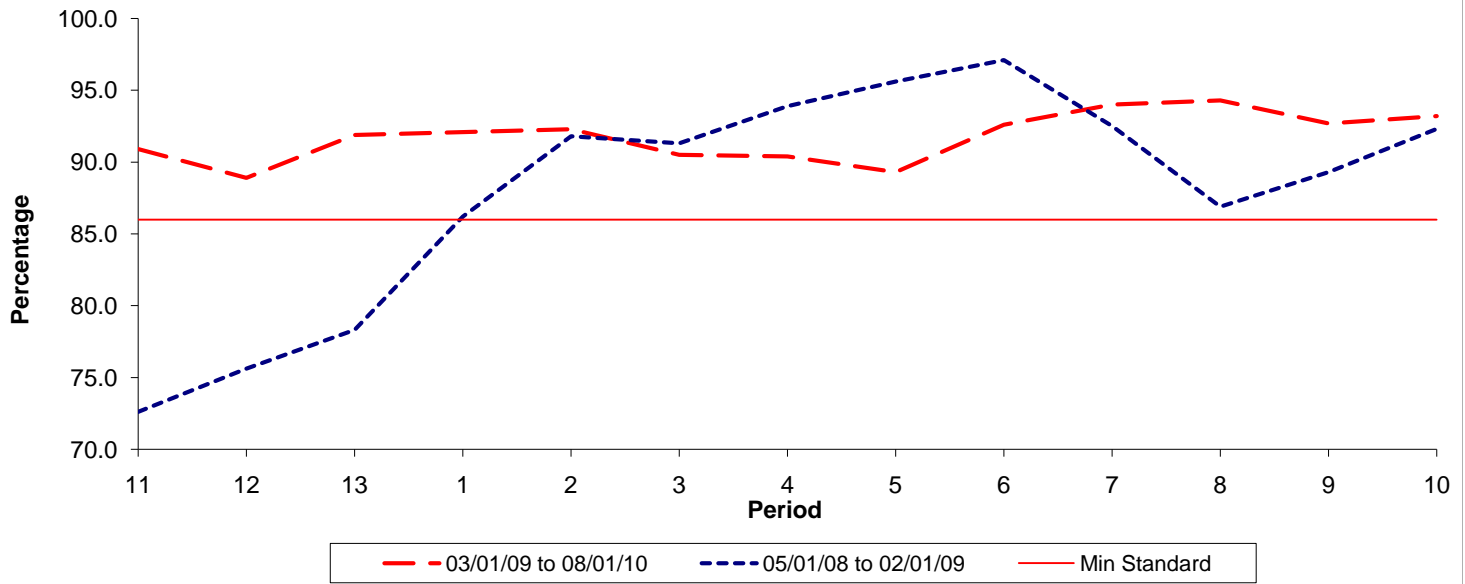

Reliability Performance (Low Frequency)

% Departing On Time

Date Range / Period	11	12	13	1	2	3	4	5	6	7	8	9	10
03/01/09 to 08/01/10	90.90	88.90	91.90	92.10	92.30	90.50	90.40	89.30	92.60	94.00	94.30	92.70	93.20
05/01/08 to 02/01/09	72.60	75.60	78.30	86.20	91.80	91.30	93.90	95.60	97.10	92.50	86.90	89.30	92.30
Min Standard	86.00	86.00	86.00	86.00	86.00	86.00	86.00	86.00	86.00	86.00	86.00	86.00	86.00

On Time figures are based on 12 weeks data

Kilometre Performance

% Kilometres Operated

Date Range / Period	11	12	13	1	2	3	4	5	6	7	8	9	10
03/01/09 to 08/01/10	98.34	91.85	99.33	98.81	99.37	98.94	98.95	99.37	98.64	99.15	99.15	98.95	92.99
05/01/08 to 02/01/09	99.20	99.35	99.43	99.61	99.49	98.86	99.77	99.28	94.79	99.23	99.32	99.47	99.78
Min Standard	98.00	98.00	98.00	98.00	98.00	98.00	98.00	98.00	98.00	98.00	98.00	98.00	98.00

Kilometre figures are based on 4 weeks data