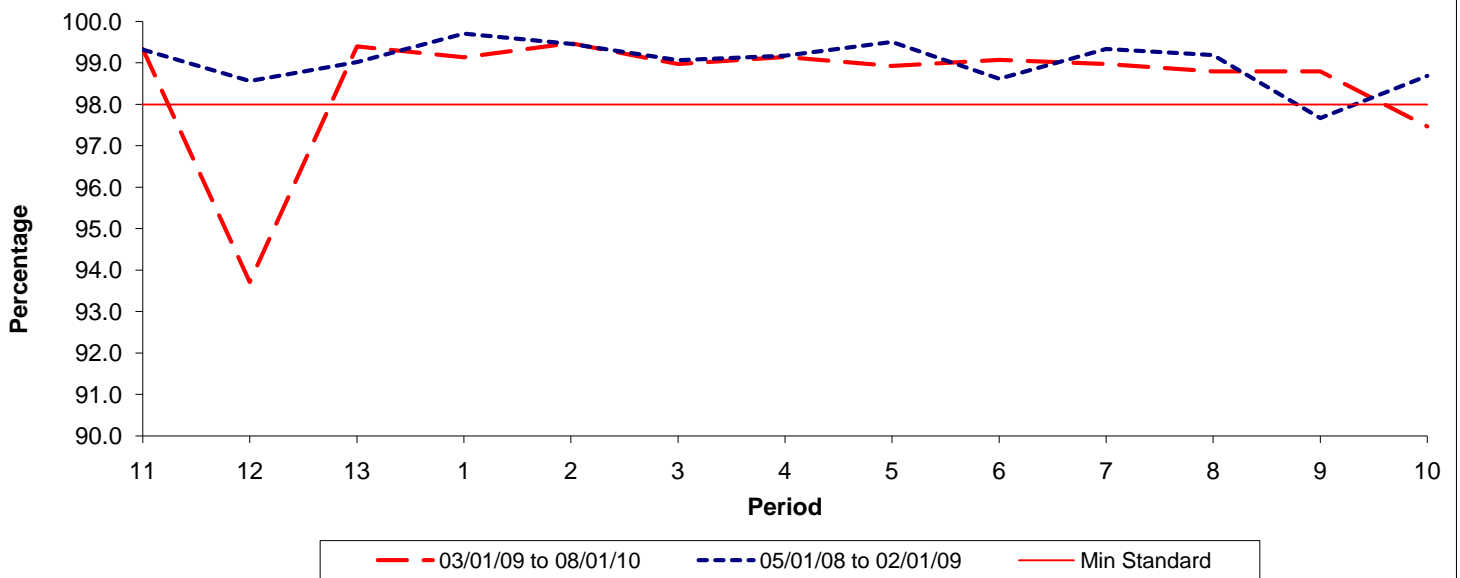

Reliability Performance (Low Frequency)

% Departing On Time

Date Range / Period	11	12	13	1	2	3	4	5	6	7	8	9	10
03/01/09 to 08/01/10	75.30	77.10	81.80	81.90	81.00	82.00	81.40	77.80	77.30	76.20	77.60	74.10	72.40
05/01/08 to 02/01/09	70.90	73.40	78.00	83.50	83.70	80.20	78.90	82.80	86.50	82.70	81.30	76.20	73.80
Min Standard	78.00	78.00	78.00	78.00	78.00	78.00	78.00	78.00	78.00	78.00	78.00	78.00	78.00

On Time figures are based on 12 weeks data

Kilometre Performance

% Kilometres Operated

Date Range / Period	11	12	13	1	2	3	4	5	6	7	8	9	10
03/01/09 to 08/01/10	99.34	93.71	99.40	99.14	99.48	98.98	99.15	98.93	99.08	98.98	98.80	98.80	97.47
05/01/08 to 02/01/09	99.32	98.57	99.02	99.71	99.46	99.07	99.18	99.51	98.62	99.34	99.19	97.67	98.69
Min Standard	98.00	98.00	98.00	98.00	98.00	98.00	98.00	98.00	98.00	98.00	98.00	98.00	98.00

Kilometre figures are based on 4 weeks data