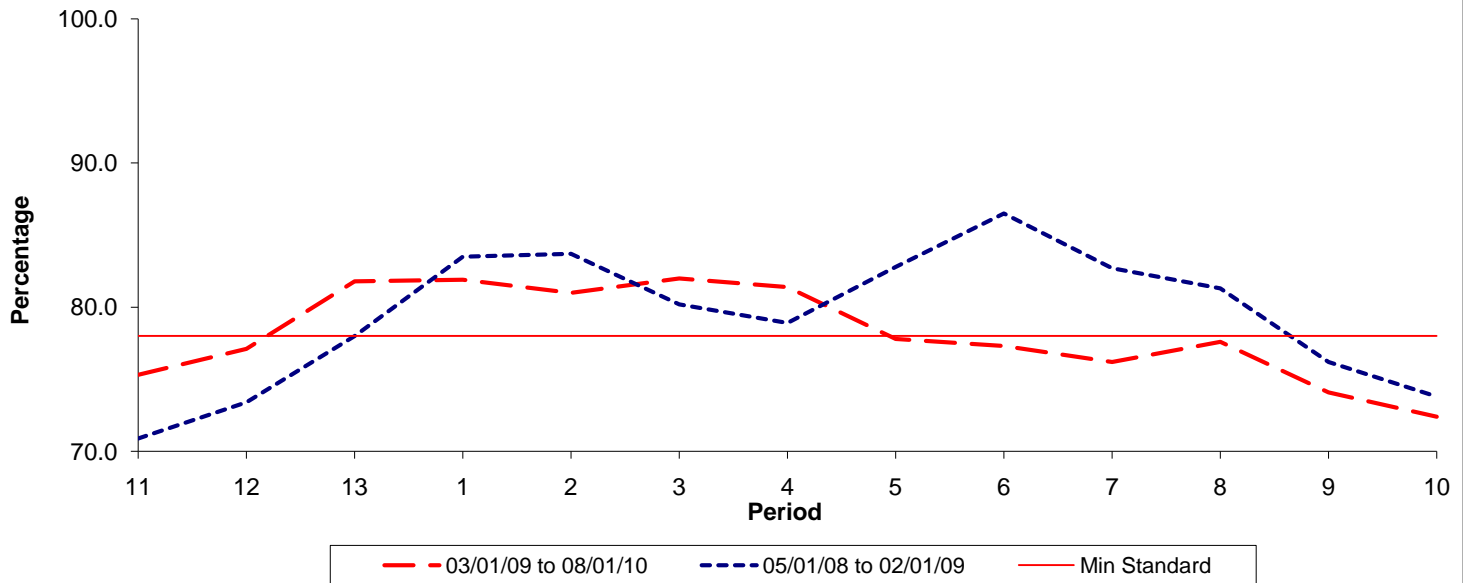

Reliability Performance (Low Frequency)

% Departing On Time

Date Range / Period	11	12	13	1	2	3	4	5	6	7	8	9	10
03/01/09 to 08/01/10	75.30	77.10	81.80	81.90	81.00	82.00	81.40	77.80	77.30	76.20	77.60	74.10	72.40
05/01/08 to 02/01/09	70.90	73.40	78.00	83.50	83.70	80.20	78.90	82.80	86.50	82.70	81.30	76.20	73.80
Min Standard	78.00	78.00	78.00	78.00	78.00	78.00	78.00	78.00	78.00	78.00	78.00	78.00	78.00

On Time figures are based on 12 weeks data

Kilometre Performance

% Kilometres Operated

Date Range / Period	11	12	13	1	2	3	4	5	6	7	8	9	10
03/01/09 to 08/01/10	99.34	93.71	99.40	99.14	99.48	98.98	99.15	98.93	99.08	98.98	98.80	98.80	97.47
05/01/08 to 02/01/09	99.32	98.57	99.02	99.71	99.46	99.07	99.18	99.51	98.62	99.34	99.19	97.67	98.69
Min Standard	98.00	98.00	98.00	98.00	98.00	98.00	98.00	98.00	98.00	98.00	98.00	98.00	98.00

Kilometre figures are based on 4 weeks data