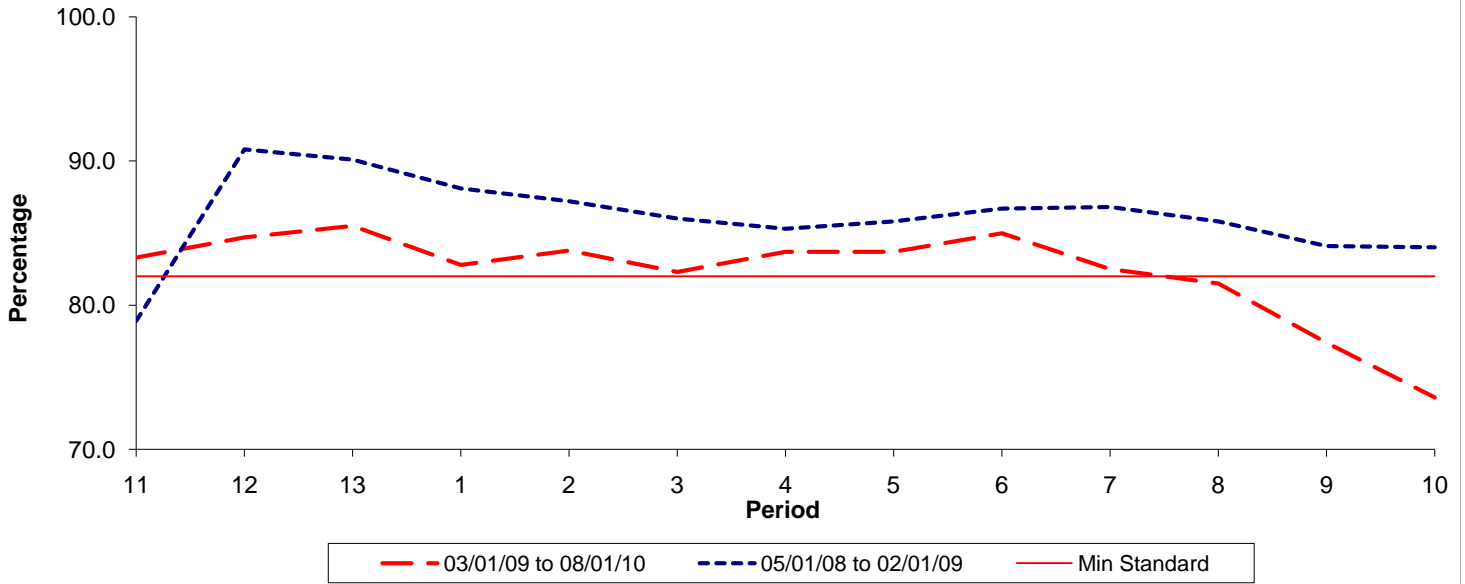

**Reliability Performance ( Low Frequency )**

**% Departing On Time**

Date Range / Period	11	12	13	1	2	3	4	5	6	7	8	9	10
03/01/09 to 08/01/10	83.30	84.70	85.50	82.80	83.80	82.30	83.70	83.70	85.00	82.50	81.50	77.40	73.60
05/01/08 to 02/01/09	78.90	90.80	90.10	88.10	87.20	86.00	85.30	85.80	86.70	86.80	85.80	84.10	84.00
Min Standard	82.00	82.00	82.00	82.00	82.00	82.00	82.00	82.00	82.00	82.00	82.00	82.00	82.00

On Time figures are based on 12 weeks data

**Kilometre Performance**

**% Kilometres Operated**

Date Range / Period	11	12	13	1	2	3	4	5	6	7	8	9	10
03/01/09 to 08/01/10	98.15	96.38	98.84	97.95	98.38	99.12	98.86	99.02	99.04	96.91	96.18	95.41	94.05
05/01/08 to 02/01/09	98.99	99.29	98.91	99.23	99.22	98.39	98.08	98.68	99.24	99.24	98.03	98.32	96.19
Min Standard	98.00	98.00	98.00	98.00	98.00	98.00	98.00	98.00	98.00	98.00	98.00	98.00	98.00

Kilometre figures are based on 4 weeks data