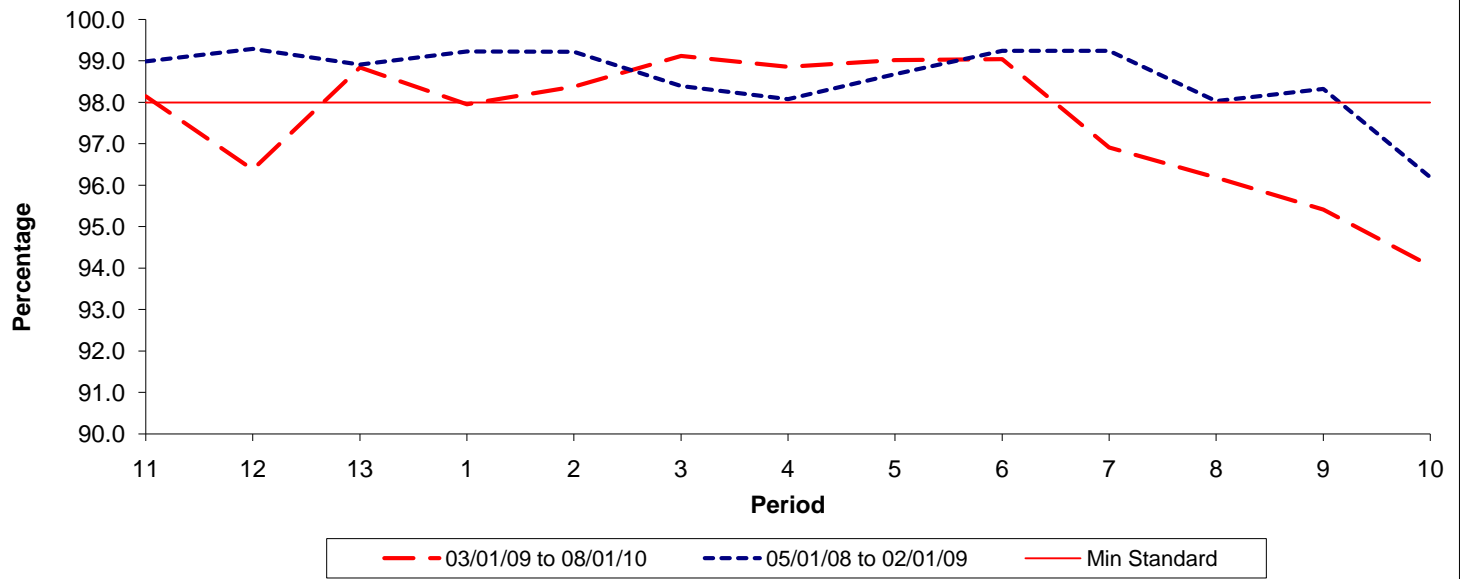

**Reliability Performance ( Low Frequency )**

**% Departing On Time**

Date Range / Period	11	12	13	1	2	3	4	5	6	7	8	9	10
03/01/09 to 08/01/10	83.30	84.70	85.50	82.80	83.80	82.30	83.70	83.70	85.00	82.50	81.50	77.40	73.60
05/01/08 to 02/01/09	78.90	90.80	90.10	88.10	87.20	86.00	85.30	85.80	86.70	86.80	85.80	84.10	84.00
Min Standard	82.00	82.00	82.00	82.00	82.00	82.00	82.00	82.00	82.00	82.00	82.00	82.00	82.00

On Time figures are based on 12 weeks data

**Kilometre Performance**

**% Kilometres Operated**

Date Range / Period	11	12	13	1	2	3	4	5	6	7	8	9	10
03/01/09 to 08/01/10	98.15	96.38	98.84	97.95	98.38	99.12	98.86	99.02	99.04	96.91	96.18	95.41	94.05
05/01/08 to 02/01/09	98.99	99.29	98.91	99.23	99.22	98.39	98.08	98.68	99.24	99.24	98.03	98.32	96.19
Min Standard	98.00	98.00	98.00	98.00	98.00	98.00	98.00	98.00	98.00	98.00	98.00	98.00	98.00

Kilometre figures are based on 4 weeks data