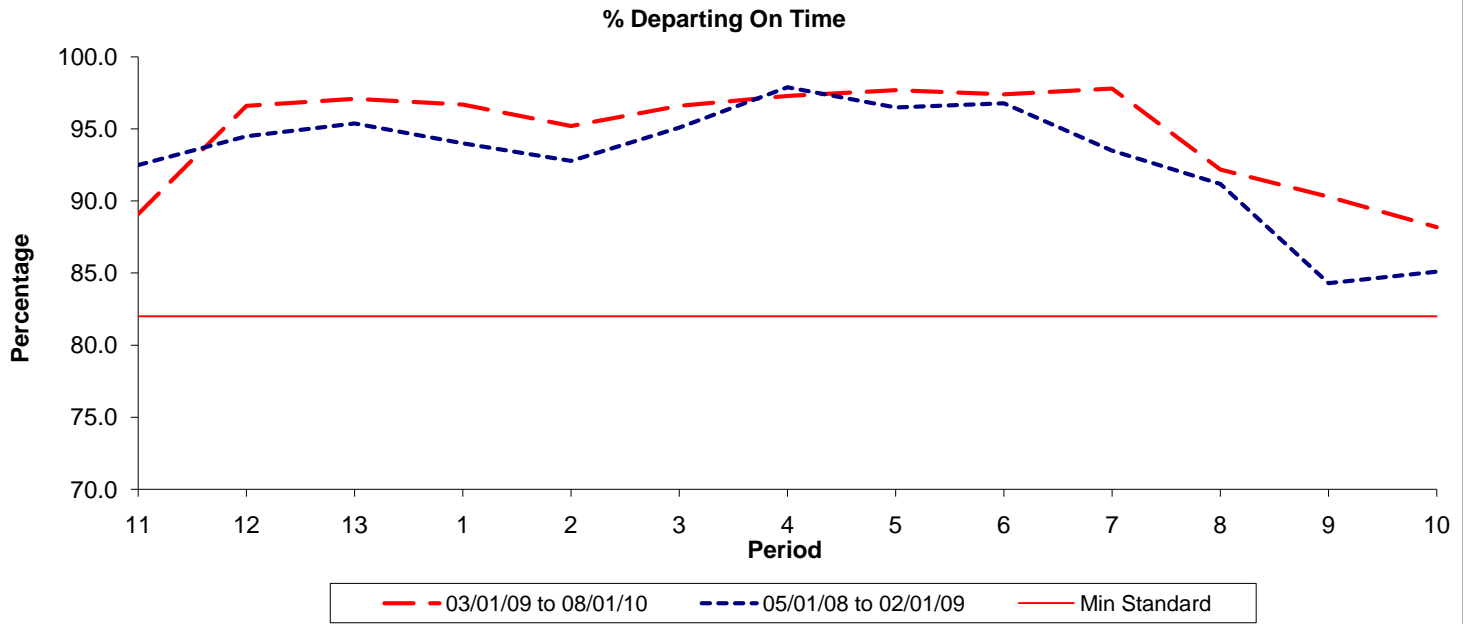

**Reliability Performance ( Low Frequency )**

Date Range / Period	11	12	13	1	2	3	4	5	6	7	8	9	10
03/01/09 to 08/01/10	89.10	96.60	97.10	96.70	95.20	96.60	97.30	97.70	97.40	97.80	92.20	90.30	88.20
05/01/08 to 02/01/09	92.50	94.50	95.40	94.00	92.80	95.10	97.90	96.50	96.80	93.50	91.20	84.30	85.10
Min Standard	82.00	82.00	82.00	82.00	82.00	82.00	82.00	82.00	82.00	82.00	82.00	82.00	82.00

On Time figures are based on 12 weeks data

**Kilometre Performance**

Date Range / Period	11	12	13	1	2	3	4	5	6	7	8	9	10
03/01/09 to 08/01/10	99.41	95.05	99.39	99.38	99.37	99.61	98.81	98.77	99.36	99.56	95.63	99.33	99.09
05/01/08 to 02/01/09	98.31	99.61	99.69	98.22	97.96	98.99	99.19	99.48	99.30	98.66	99.36	98.64	99.31
Min Standard	98.00	98.00	98.00	98.00	98.00	98.00	98.00	98.00	98.00	98.00	98.00	98.00	98.00

Kilometre figures are based on 4 weeks data