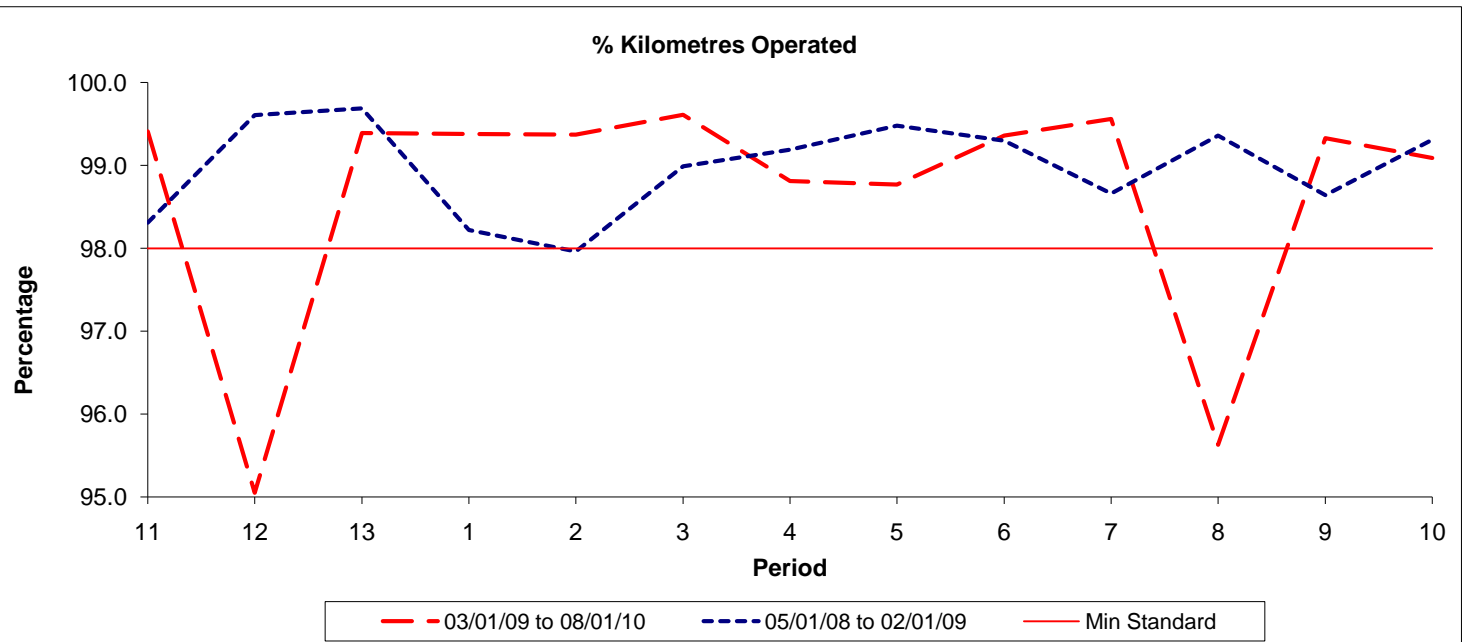

**Reliability Performance ( Low Frequency )**

Date Range / Period	11	12	13	1	2	3	4	5	6	7	8	9	10
03/01/09 to 08/01/10	89.10	96.60	97.10	96.70	95.20	96.60	97.30	97.70	97.40	97.80	92.20	90.30	88.20
05/01/08 to 02/01/09	92.50	94.50	95.40	94.00	92.80	95.10	97.90	96.50	96.80	93.50	91.20	84.30	85.10
Min Standard	82.00	82.00	82.00	82.00	82.00	82.00	82.00	82.00	82.00	82.00	82.00	82.00	82.00

On Time figures are based on 12 weeks data

**Kilometre Performance**

Date Range / Period	11	12	13	1	2	3	4	5	6	7	8	9	10
03/01/09 to 08/01/10	99.41	95.05	99.39	99.38	99.37	99.61	98.81	98.77	99.36	99.56	95.63	99.33	99.09
05/01/08 to 02/01/09	98.31	99.61	99.69	98.22	97.96	98.99	99.19	99.48	99.30	98.66	99.36	98.64	99.31
Min Standard	98.00	98.00	98.00	98.00	98.00	98.00	98.00	98.00	98.00	98.00	98.00	98.00	98.00

Kilometre figures are based on 4 weeks data