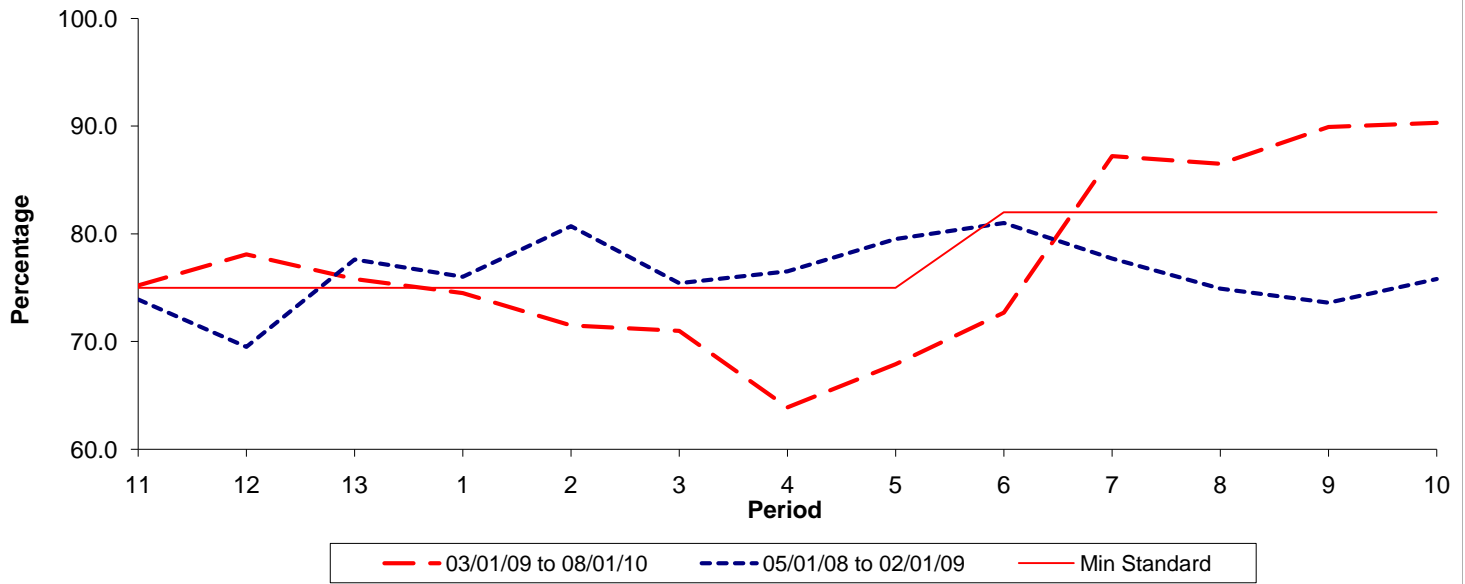

Reliability Performance (Low Frequency)

% Departing On Time

Date Range / Period	11	12	13	1	2	3	4	5	6	7	8	9	10
03/01/09 to 08/01/10	75.20	78.10	75.80	74.50	71.50	71.00	63.90	67.90	72.70	87.20	86.50	89.90	90.30
05/01/08 to 02/01/09	73.90	69.50	77.60	76.00	80.70	75.40	76.50	79.50	81.00	77.70	74.90	73.60	75.80
Min Standard	75.00	75.00	75.00	75.00	75.00	75.00	75.00	75.00	82.00	82.00	82.00	82.00	82.00

On Time figures are based on 12 weeks data

Kilometre Performance

% Kilometres Operated

Date Range / Period	11	12	13	1	2	3	4	5	6	7	8	9	10
03/01/09 to 08/01/10	94.60	94.11	98.78	98.52	97.55	97.75	97.17	98.10	97.37	98.69	98.85	99.06	98.87
05/01/08 to 02/01/09	98.22	98.78	97.91	99.03	99.48	99.13	98.31	99.08	98.20	99.06	98.65	98.62	94.98
Min Standard	98.00	98.00	98.00	98.00	98.00	98.00	98.00	98.00	98.00	98.00	98.00	98.00	98.00

Kilometre figures are based on 4 weeks data