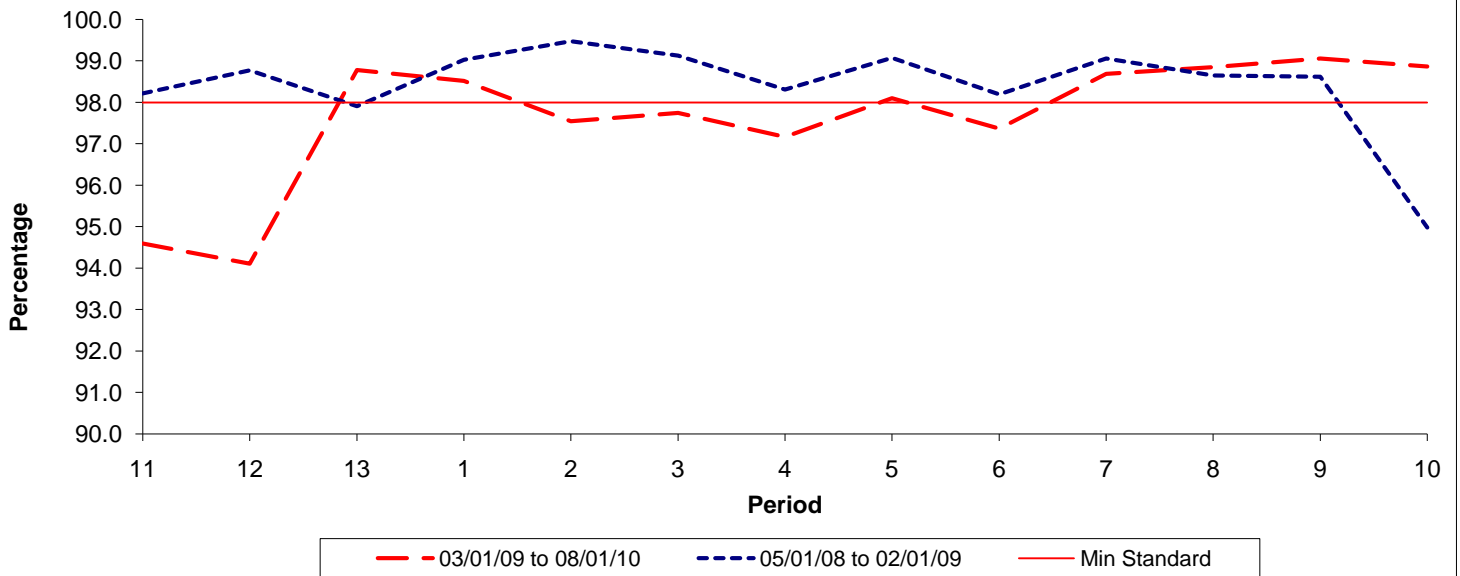

Reliability Performance (Low Frequency)

% Departing On Time

Date Range / Period	11	12	13	1	2	3	4	5	6	7	8	9	10
03/01/09 to 08/01/10	75.20	78.10	75.80	74.50	71.50	71.00	63.90	67.90	72.70	87.20	86.50	89.90	90.30
05/01/08 to 02/01/09	73.90	69.50	77.60	76.00	80.70	75.40	76.50	79.50	81.00	77.70	74.90	73.60	75.80
Min Standard	75.00	75.00	75.00	75.00	75.00	75.00	75.00	75.00	82.00	82.00	82.00	82.00	82.00

On Time figures are based on 12 weeks data

Kilometre Performance

% Kilometres Operated

Date Range / Period	11	12	13	1	2	3	4	5	6	7	8	9	10
03/01/09 to 08/01/10	94.60	94.11	98.78	98.52	97.55	97.75	97.17	98.10	97.37	98.69	98.85	99.06	98.87
05/01/08 to 02/01/09	98.22	98.78	97.91	99.03	99.48	99.13	98.31	99.08	98.20	99.06	98.65	98.62	94.98
Min Standard	98.00	98.00	98.00	98.00	98.00	98.00	98.00	98.00	98.00	98.00	98.00	98.00	98.00

Kilometre figures are based on 4 weeks data