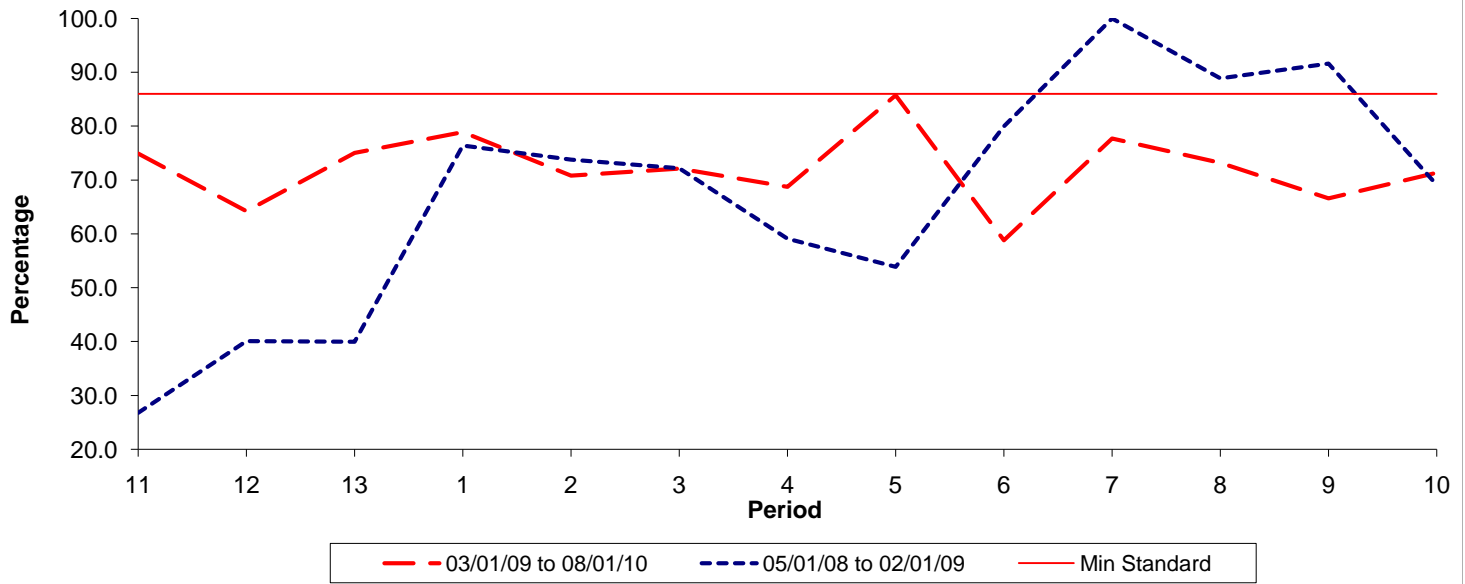

**Reliability Performance ( Low Frequency )**

**% Departing On Time**

Date Range / Period	11	12	13	1	2	3	4	5	6	7	8	9	10
03/01/09 to 08/01/10	74.90	64.20	75.00	78.90	70.80	72.10	68.70	85.70	58.80	77.70	73.20	66.60	71.30
05/01/08 to 02/01/09	26.80	40.10	40.00	76.40	73.80	72.20	59.10	53.90	80.00	100.00	88.90	91.60	69.10
Min Standard	86.00	86.00	86.00	86.00	86.00	86.00	86.00	86.00	86.00	86.00	86.00	86.00	86.00

On Time figures are based on 12 weeks data

**Kilometre Performance**

**% Kilometres Operated**

Date Range / Period	11	12	13	1	2	3	4	5	6	7	8	9	10
03/01/09 to 08/01/10	100.00	95.83	99.25	100.00	100.00	100.00	100.00	100.00	100.00	100.00	98.32	100.00	91.92
05/01/08 to 02/01/09	100.00	100.00	100.00	100.00	100.00	100.00	100.00	100.00	91.30	95.83	100.00	98.32	99.04
Min Standard	98.00	98.00	98.00	98.00	98.00	98.00	98.00	98.00	98.00	98.00	98.00	98.00	98.00

Kilometre figures are based on 4 weeks data