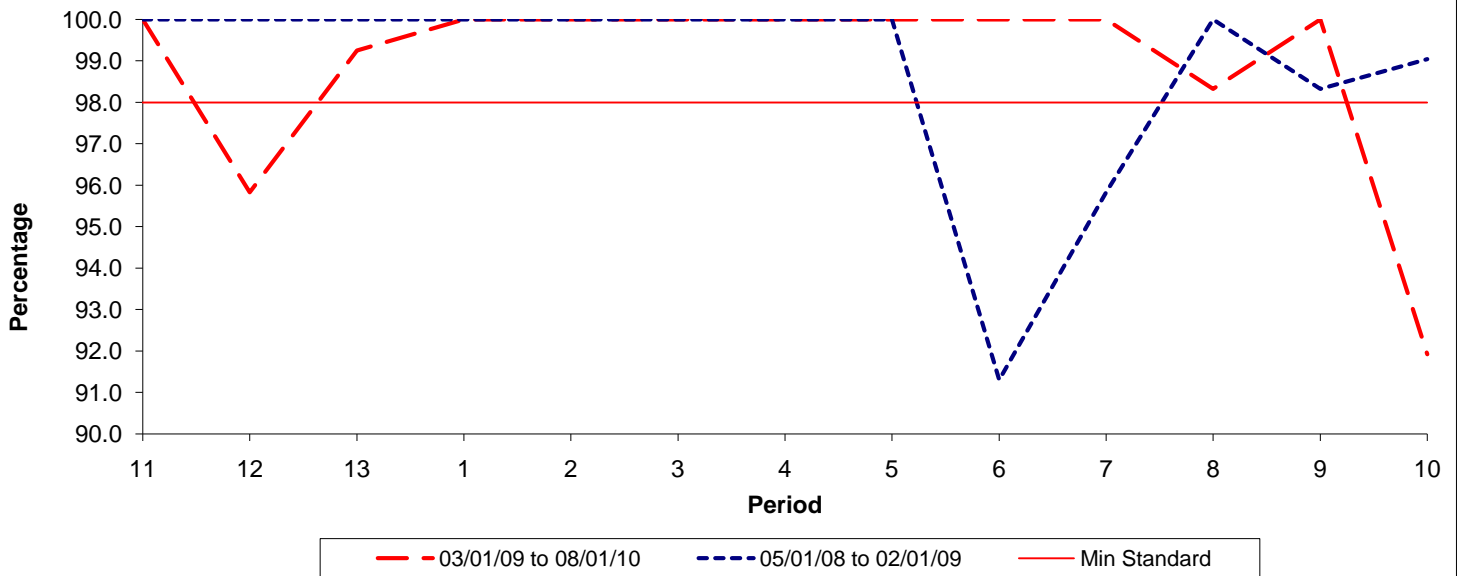

**Reliability Performance ( Low Frequency )**

**% Departing On Time**

Date Range / Period	11	12	13	1	2	3	4	5	6	7	8	9	10
03/01/09 to 08/01/10	74.90	64.20	75.00	78.90	70.80	72.10	68.70	85.70	58.80	77.70	73.20	66.60	71.30
05/01/08 to 02/01/09	26.80	40.10	40.00	76.40	73.80	72.20	59.10	53.90	80.00	100.00	88.90	91.60	69.10
Min Standard	86.00	86.00	86.00	86.00	86.00	86.00	86.00	86.00	86.00	86.00	86.00	86.00	86.00

On Time figures are based on 12 weeks data

**Kilometre Performance**

**% Kilometres Operated**

Date Range / Period	11	12	13	1	2	3	4	5	6	7	8	9	10
03/01/09 to 08/01/10	100.00	95.83	99.25	100.00	100.00	100.00	100.00	100.00	100.00	100.00	98.32	100.00	91.92
05/01/08 to 02/01/09	100.00	100.00	100.00	100.00	100.00	100.00	100.00	100.00	91.30	95.83	100.00	98.32	99.04
Min Standard	98.00	98.00	98.00	98.00	98.00	98.00	98.00	98.00	98.00	98.00	98.00	98.00	98.00

Kilometre figures are based on 4 weeks data