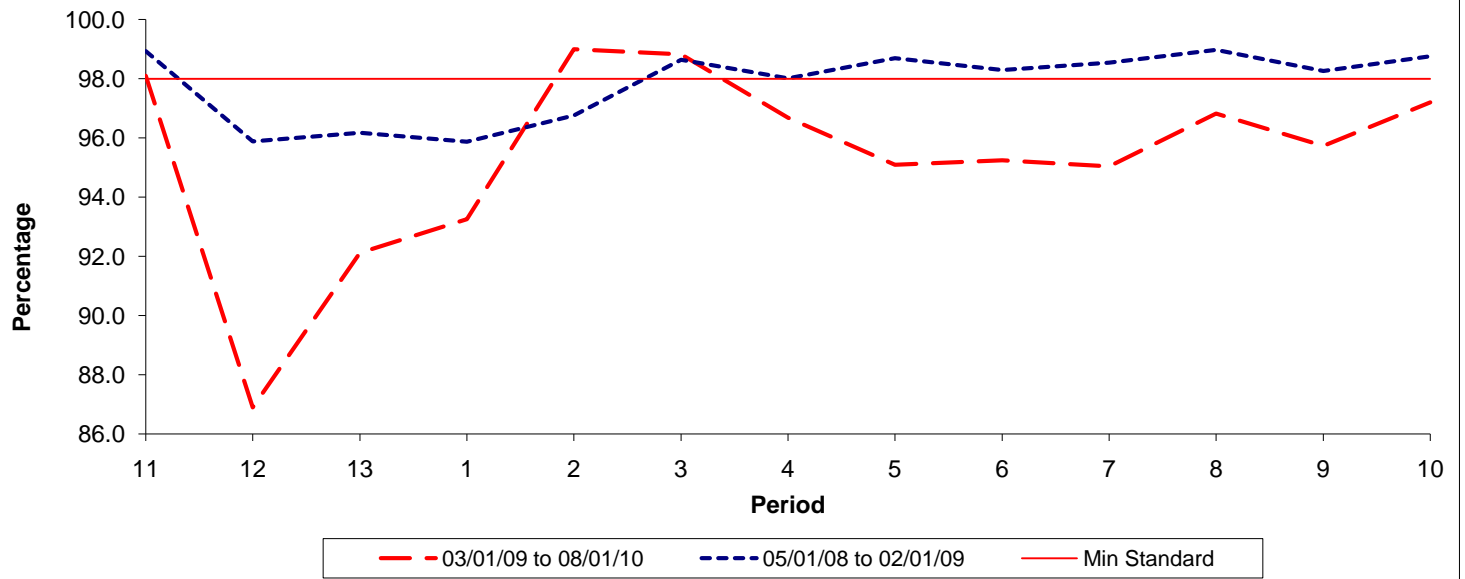

Reliability Performance (Low Frequency)

% Departing On Time

Date Range / Period	11	12	13	1	2	3	4	5	6	7	8	9	10
03/01/09 to 08/01/10	76.60	69.50	63.90	60.50	67.70	76.10	81.50	77.60	72.10	65.90	64.80	68.40	75.60
05/01/08 to 02/01/09	79.70	76.80	75.30	70.00	71.60	86.90	77.40	74.90	72.90	74.70	76.70	77.40	78.30
Min Standard	78.00	78.00	78.00	78.00	78.00	78.00	78.00	78.00	78.00	78.00	78.00	78.00	78.00

On Time figures are based on 12 weeks data

Kilometre Performance

% Kilometres Operated

Date Range / Period	11	12	13	1	2	3	4	5	6	7	8	9	10
03/01/09 to 08/01/10	98.10	86.89	92.12	93.25	99.00	98.83	96.68	95.09	95.24	95.04	96.83	95.73	97.20
05/01/08 to 02/01/09	98.94	95.88	96.17	95.87	96.76	98.64	98.02	98.70	98.30	98.55	98.98	98.26	98.76
Min Standard	98.00	98.00	98.00	98.00	98.00	98.00	98.00	98.00	98.00	98.00	98.00	98.00	98.00

Kilometre figures are based on 4 weeks data