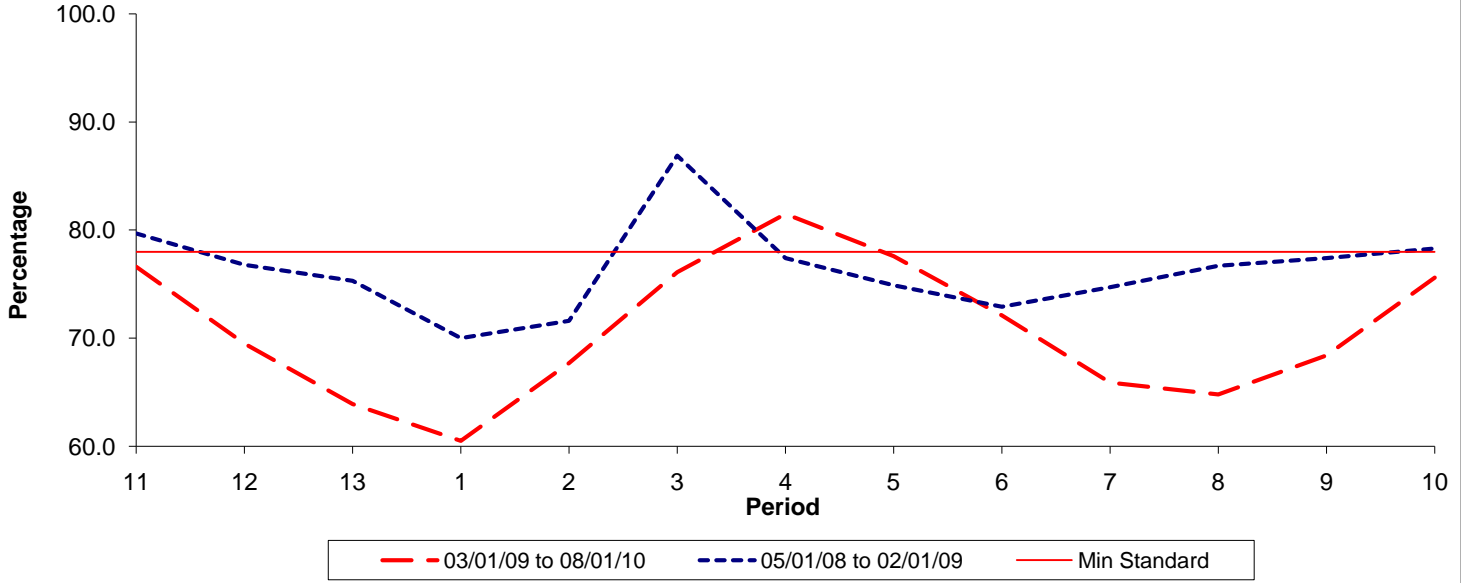

Reliability Performance (Low Frequency)

% Departing On Time

Date Range / Period	11	12	13	1	2	3	4	5	6	7	8	9	10
03/01/09 to 08/01/10	76.60	69.50	63.90	60.50	67.70	76.10	81.50	77.60	72.10	65.90	64.80	68.40	75.60
05/01/08 to 02/01/09	79.70	76.80	75.30	70.00	71.60	86.90	77.40	74.90	72.90	74.70	76.70	77.40	78.30
Min Standard	78.00	78.00	78.00	78.00	78.00	78.00	78.00	78.00	78.00	78.00	78.00	78.00	78.00

On Time figures are based on 12 weeks data

Kilometre Performance

% Kilometres Operated

Date Range / Period	11	12	13	1	2	3	4	5	6	7	8	9	10
03/01/09 to 08/01/10	98.10	86.89	92.12	93.25	99.00	98.83	96.68	95.09	95.24	95.04	96.83	95.73	97.20
05/01/08 to 02/01/09	98.94	95.88	96.17	95.87	96.76	98.64	98.02	98.70	98.30	98.55	98.98	98.26	98.76
Min Standard	98.00	98.00	98.00	98.00	98.00	98.00	98.00	98.00	98.00	98.00	98.00	98.00	98.00

Kilometre figures are based on 4 weeks data