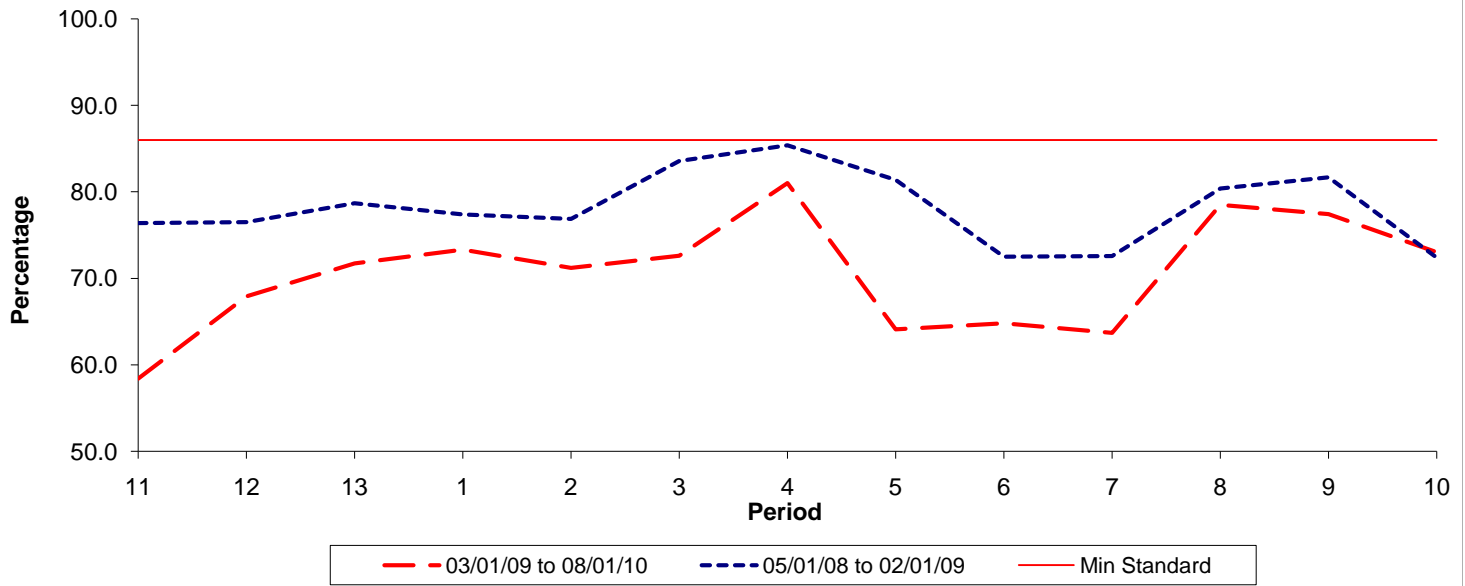

**Reliability Performance ( Low Frequency )**

**% Departing On Time**

Date Range / Period	11	12	13	1	2	3	4	5	6	7	8	9	10
03/01/09 to 08/01/10	58.40	67.90	71.70	73.30	71.20	72.60	81.00	64.10	64.80	63.70	78.50	77.40	73.00
05/01/08 to 02/01/09	76.40	76.50	78.70	77.40	76.90	83.60	85.40	81.40	72.50	72.60	80.40	81.70	72.40
Min Standard	86.00	86.00	86.00	86.00	86.00	86.00	86.00	86.00	86.00	86.00	86.00	86.00	86.00

On Time figures are based on 12 weeks data

**Kilometre Performance**

**% Kilometres Operated**

Date Range / Period	11	12	13	1	2	3	4	5	6	7	8	9	10
03/01/09 to 08/01/10	99.00	95.34	99.38	100.00	98.05	99.31	98.00	98.61	99.79	100.00	97.27	98.27	96.66
05/01/08 to 02/01/09	100.00	99.31	99.34	99.25	98.76	98.80	98.27	99.50	94.92	95.40	97.93	96.89	100.00
Min Standard	98.00	98.00	98.00	98.00	98.00	98.00	98.00	98.00	98.00	98.00	98.00	98.00	98.00

Kilometre figures are based on 4 weeks data