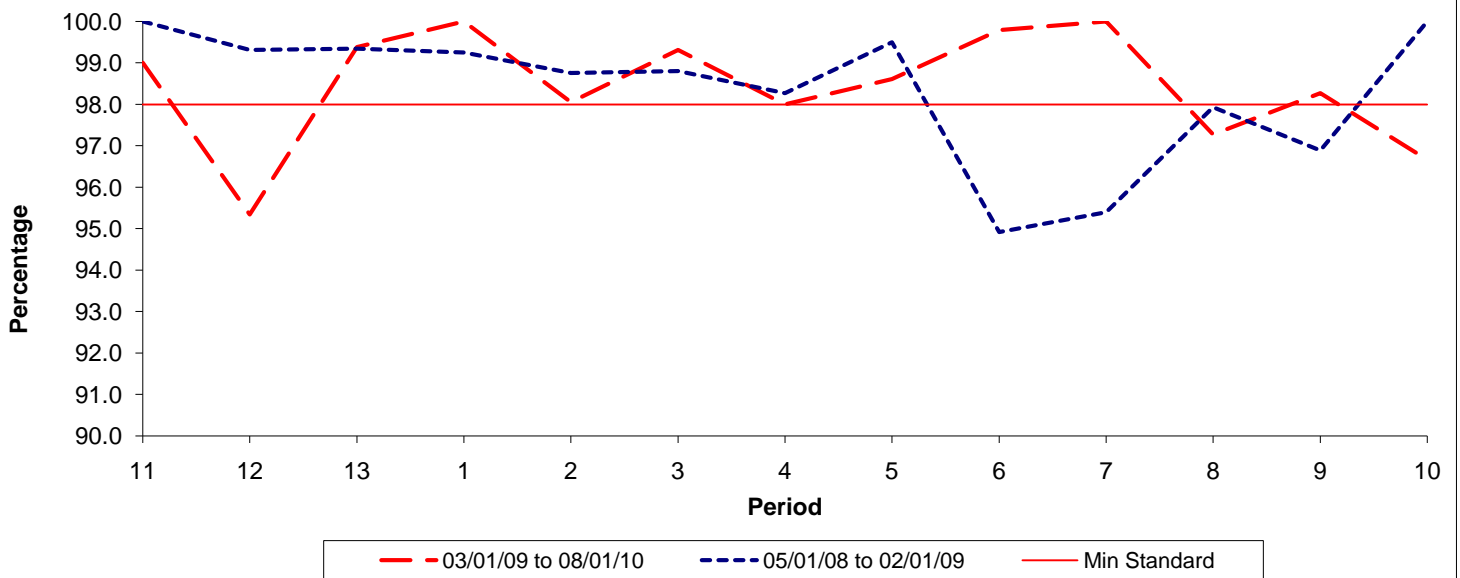

**Reliability Performance ( Low Frequency )**

**% Departing On Time**

Date Range / Period	11	12	13	1	2	3	4	5	6	7	8	9	10
03/01/09 to 08/01/10	58.40	67.90	71.70	73.30	71.20	72.60	81.00	64.10	64.80	63.70	78.50	77.40	73.00
05/01/08 to 02/01/09	76.40	76.50	78.70	77.40	76.90	83.60	85.40	81.40	72.50	72.60	80.40	81.70	72.40
Min Standard	86.00	86.00	86.00	86.00	86.00	86.00	86.00	86.00	86.00	86.00	86.00	86.00	86.00

On Time figures are based on 12 weeks data

**Kilometre Performance**

**% Kilometres Operated**

Date Range / Period	11	12	13	1	2	3	4	5	6	7	8	9	10
03/01/09 to 08/01/10	99.00	95.34	99.38	100.00	98.05	99.31	98.00	98.61	99.79	100.00	97.27	98.27	96.66
05/01/08 to 02/01/09	100.00	99.31	99.34	99.25	98.76	98.80	98.27	99.50	94.92	95.40	97.93	96.89	100.00
Min Standard	98.00	98.00	98.00	98.00	98.00	98.00	98.00	98.00	98.00	98.00	98.00	98.00	98.00

Kilometre figures are based on 4 weeks data