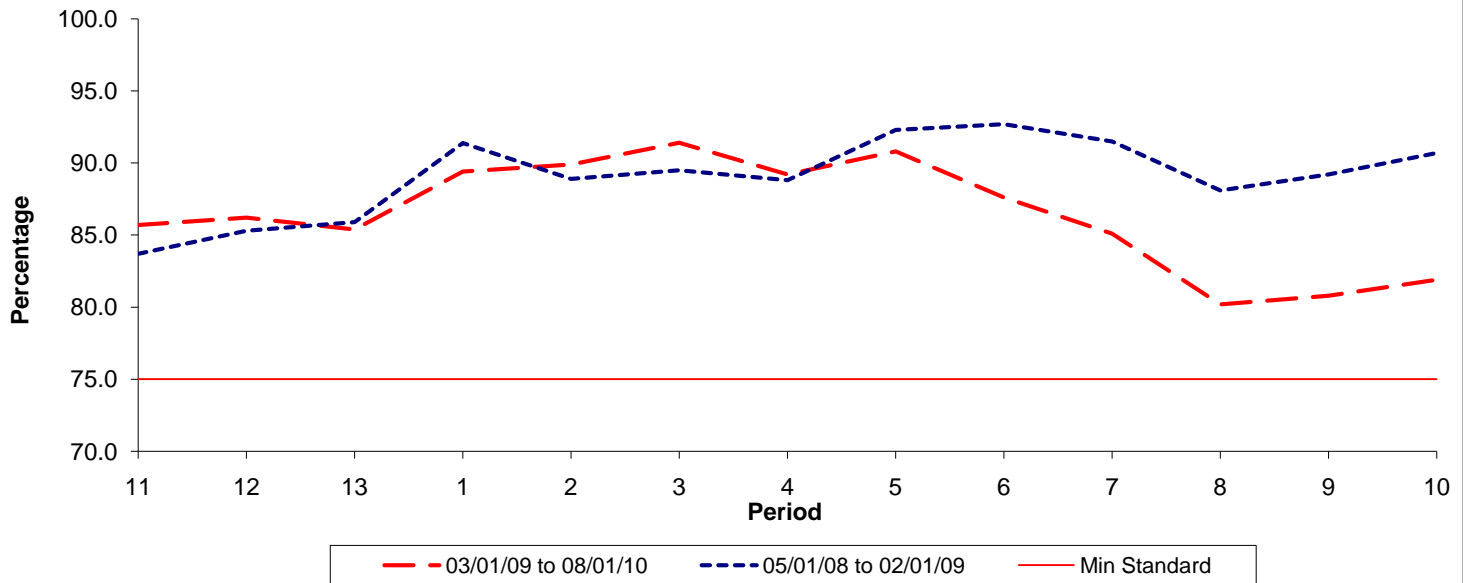

Reliability Performance (Low Frequency)

% Departing On Time

Date Range / Period	11	12	13	1	2	3	4	5	6	7	8	9	10
03/01/09 to 08/01/10	85.70	86.20	85.40	89.40	89.90	91.40	89.20	90.80	87.60	85.10	80.20	80.80	81.90
05/01/08 to 02/01/09	83.70	85.30	85.90	91.40	88.90	89.50	88.80	92.30	92.70	91.50	88.10	89.20	90.70
Min Standard	75.00	75.00	75.00	75.00	75.00	75.00	75.00	75.00	75.00	75.00	75.00	75.00	75.00

On Time figures are based on 12 weeks data

Kilometre Performance

% Kilometres Operated

Date Range / Period	11	12	13	1	2	3	4	5	6	7	8	9	10
03/01/09 to 08/01/10	98.64	94.04	98.65	98.68	98.89	98.82	98.38	99.01	98.61	97.48	97.86	97.11	96.07
05/01/08 to 02/01/09	98.30	98.84	99.23	99.57	98.26	98.66	99.34	99.68	99.51	98.64	98.57	99.38	98.61
Min Standard	98.00	98.00	98.00	98.00	98.00	98.00	98.00	98.00	98.00	98.00	98.00	98.00	98.00

Kilometre figures are based on 4 weeks data