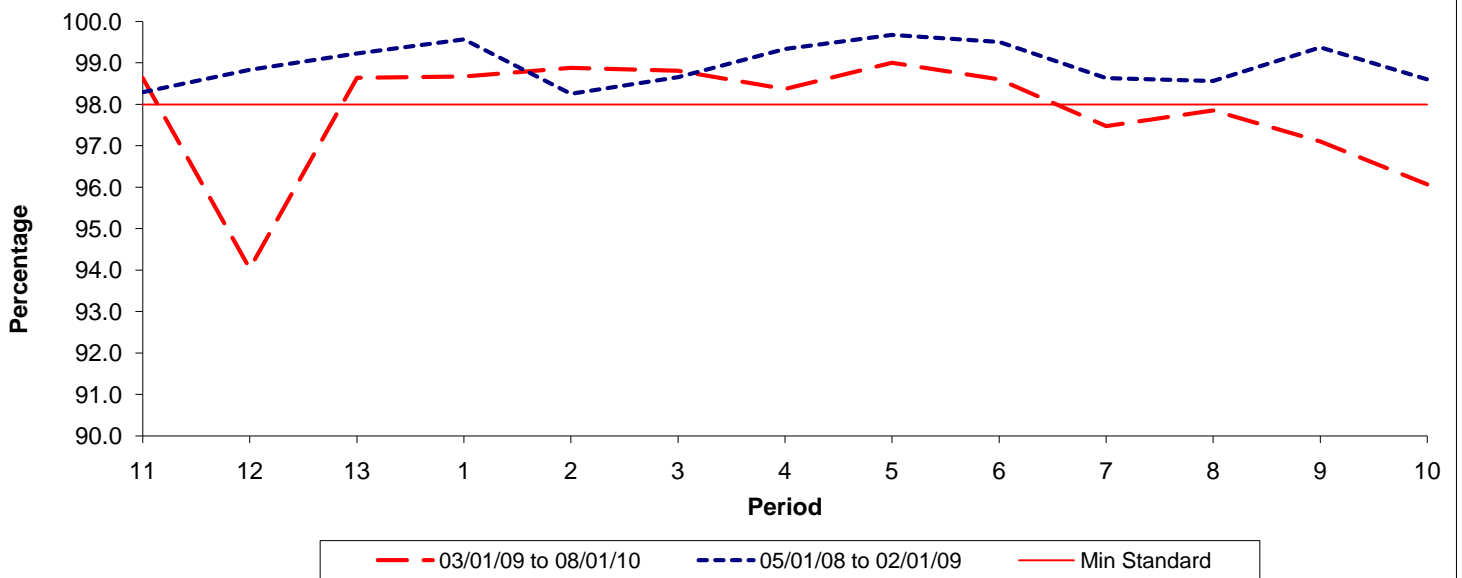

Reliability Performance (Low Frequency)

% Departing On Time

Date Range / Period	11	12	13	1	2	3	4	5	6	7	8	9	10
03/01/09 to 08/01/10	85.70	86.20	85.40	89.40	89.90	91.40	89.20	90.80	87.60	85.10	80.20	80.80	81.90
05/01/08 to 02/01/09	83.70	85.30	85.90	91.40	88.90	89.50	88.80	92.30	92.70	91.50	88.10	89.20	90.70
Min Standard	75.00	75.00	75.00	75.00	75.00	75.00	75.00	75.00	75.00	75.00	75.00	75.00	75.00

On Time figures are based on 12 weeks data

Kilometre Performance

% Kilometres Operated

Date Range / Period	11	12	13	1	2	3	4	5	6	7	8	9	10
03/01/09 to 08/01/10	98.64	94.04	98.65	98.68	98.89	98.82	98.38	99.01	98.61	97.48	97.86	97.11	96.07
05/01/08 to 02/01/09	98.30	98.84	99.23	99.57	98.26	98.66	99.34	99.68	99.51	98.64	98.57	99.38	98.61
Min Standard	98.00	98.00	98.00	98.00	98.00	98.00	98.00	98.00	98.00	98.00	98.00	98.00	98.00

Kilometre figures are based on 4 weeks data