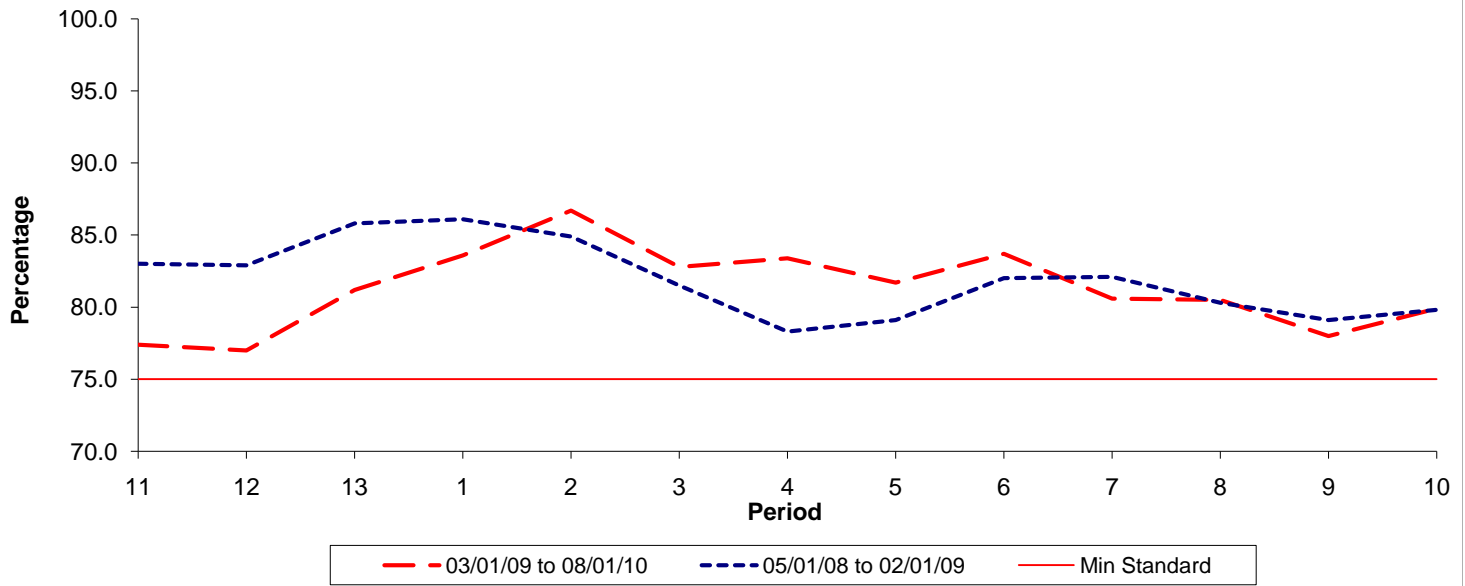

Reliability Performance (Low Frequency)

% Departing On Time

Date Range / Period	11	12	13	1	2	3	4	5	6	7	8	9	10
03/01/09 to 08/01/10	77.40	77.00	81.20	83.60	86.70	82.80	83.40	81.70	83.70	80.60	80.50	78.00	79.90
05/01/08 to 02/01/09	83.00	82.90	85.80	86.10	84.90	81.50	78.30	79.10	82.00	82.10	80.30	79.10	79.80
Min Standard	75.00	75.00	75.00	75.00	75.00	75.00	75.00	75.00	75.00	75.00	75.00	75.00	75.00

On Time figures are based on 12 weeks data

Kilometre Performance

% Kilometres Operated

Date Range / Period	11	12	13	1	2	3	4	5	6	7	8	9	10
03/01/09 to 08/01/10	97.92	93.96	98.44	98.44	99.23	98.61	98.71	98.00	95.05	97.24	93.34	89.35	96.29
05/01/08 to 02/01/09	98.41	98.98	98.77	99.12	98.00	98.11	98.62	98.89	98.14	96.99	98.43	97.78	96.39
Min Standard	98.00	98.00	98.00	98.00	98.00	98.00	98.00	98.00	98.00	98.00	98.00	98.00	98.00

Kilometre figures are based on 4 weeks data