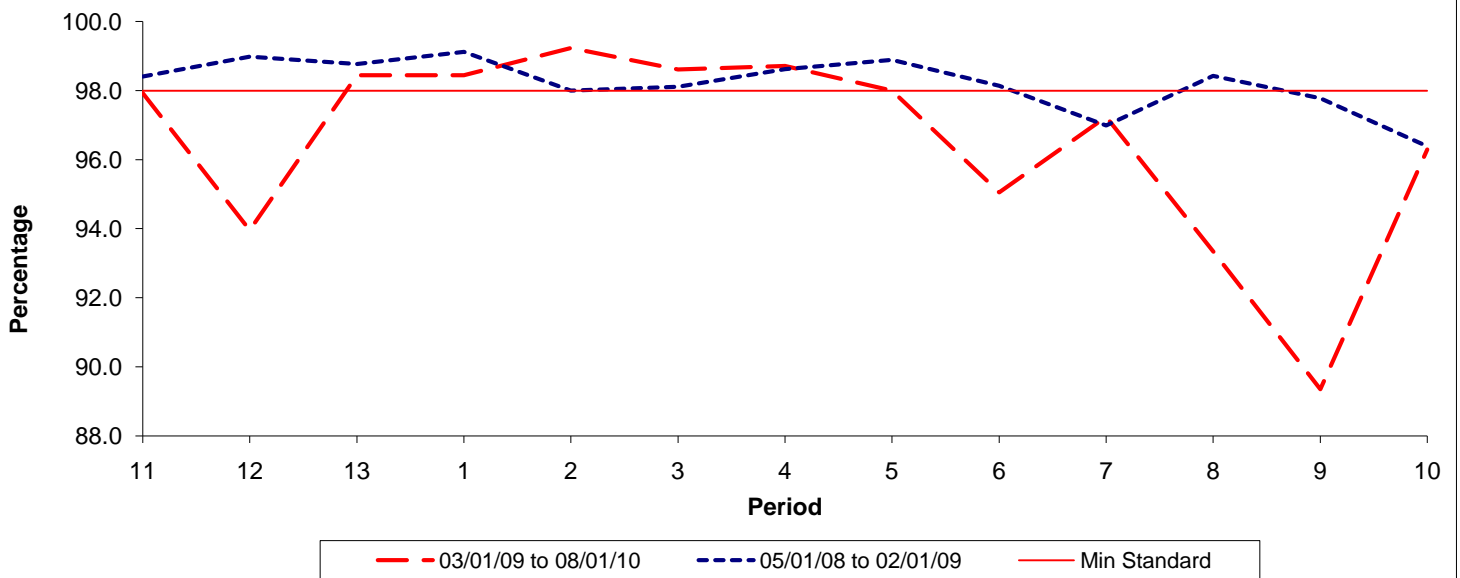

Reliability Performance (Low Frequency)

% Departing On Time

Date Range / Period	11	12	13	1	2	3	4	5	6	7	8	9	10
03/01/09 to 08/01/10	77.40	77.00	81.20	83.60	86.70	82.80	83.40	81.70	83.70	80.60	80.50	78.00	79.90
05/01/08 to 02/01/09	83.00	82.90	85.80	86.10	84.90	81.50	78.30	79.10	82.00	82.10	80.30	79.10	79.80
Min Standard	75.00	75.00	75.00	75.00	75.00	75.00	75.00	75.00	75.00	75.00	75.00	75.00	75.00

On Time figures are based on 12 weeks data

Kilometre Performance

% Kilometres Operated

Date Range / Period	11	12	13	1	2	3	4	5	6	7	8	9	10
03/01/09 to 08/01/10	97.92	93.96	98.44	98.44	99.23	98.61	98.71	98.00	95.05	97.24	93.34	89.35	96.29
05/01/08 to 02/01/09	98.41	98.98	98.77	99.12	98.00	98.11	98.62	98.89	98.14	96.99	98.43	97.78	96.39
Min Standard	98.00	98.00	98.00	98.00	98.00	98.00	98.00	98.00	98.00	98.00	98.00	98.00	98.00

Kilometre figures are based on 4 weeks data