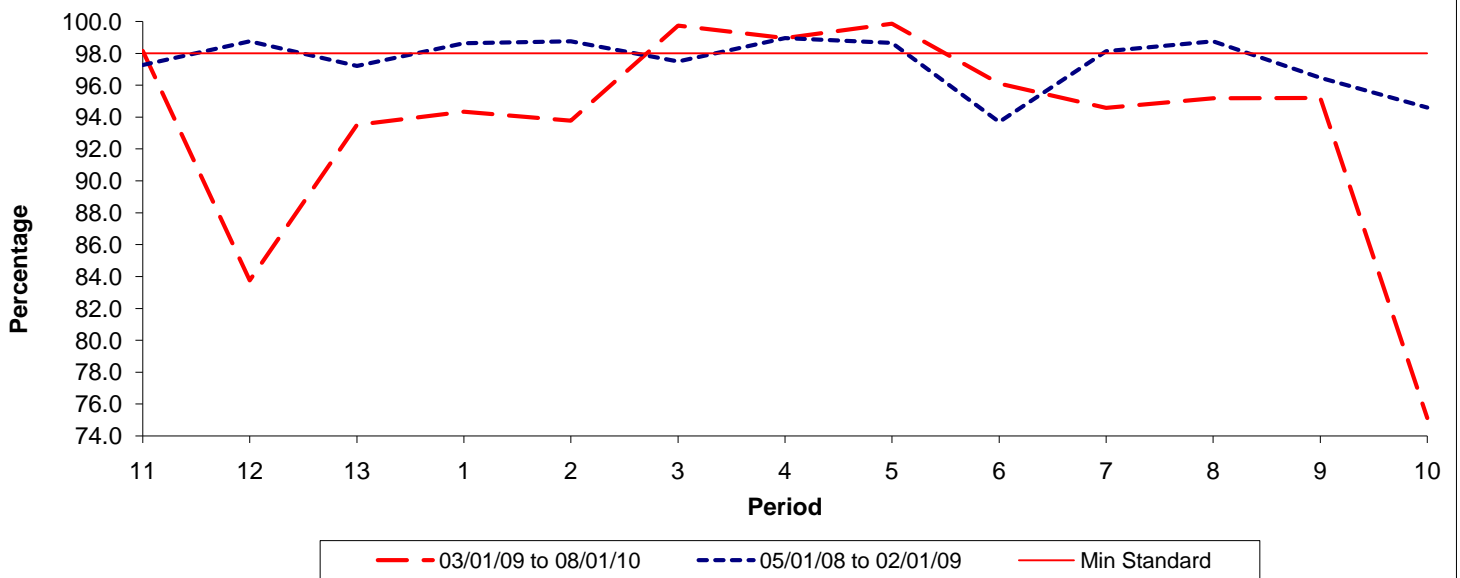

**Reliability Performance ( Low Frequency )**

**% Departing On Time**

Date Range / Period	11	12	13	1	2	3	4	5	6	7	8	9	10
03/01/09 to 08/01/10	72.20	71.40	89.90	89.40	89.90	80.30	78.20	84.00	75.10	82.90	72.70	81.70	75.20
05/01/08 to 02/01/09	82.50	89.20	90.20	94.10	80.10	83.60	71.90	75.40	75.50	86.60	77.70	77.80	64.00
Min Standard	86.00	86.00	86.00	86.00	86.00	86.00	86.00	86.00	86.00	86.00	86.00	86.00	86.00

On Time figures are based on 12 weeks data

**Kilometre Performance**

**% Kilometres Operated**

Date Range / Period	11	12	13	1	2	3	4	5	6	7	8	9	10
03/01/09 to 08/01/10	98.16	83.75	93.51	94.33	93.78	99.74	98.96	99.86	96.10	94.58	95.19	95.21	75.12
05/01/08 to 02/01/09	97.28	98.75	97.21	98.64	98.75	97.49	98.96	98.65	93.69	98.13	98.76	96.46	94.60
Min Standard	98.00	98.00	98.00	98.00	98.00	98.00	98.00	98.00	98.00	98.00	98.00	98.00	98.00

Kilometre figures are based on 4 weeks data