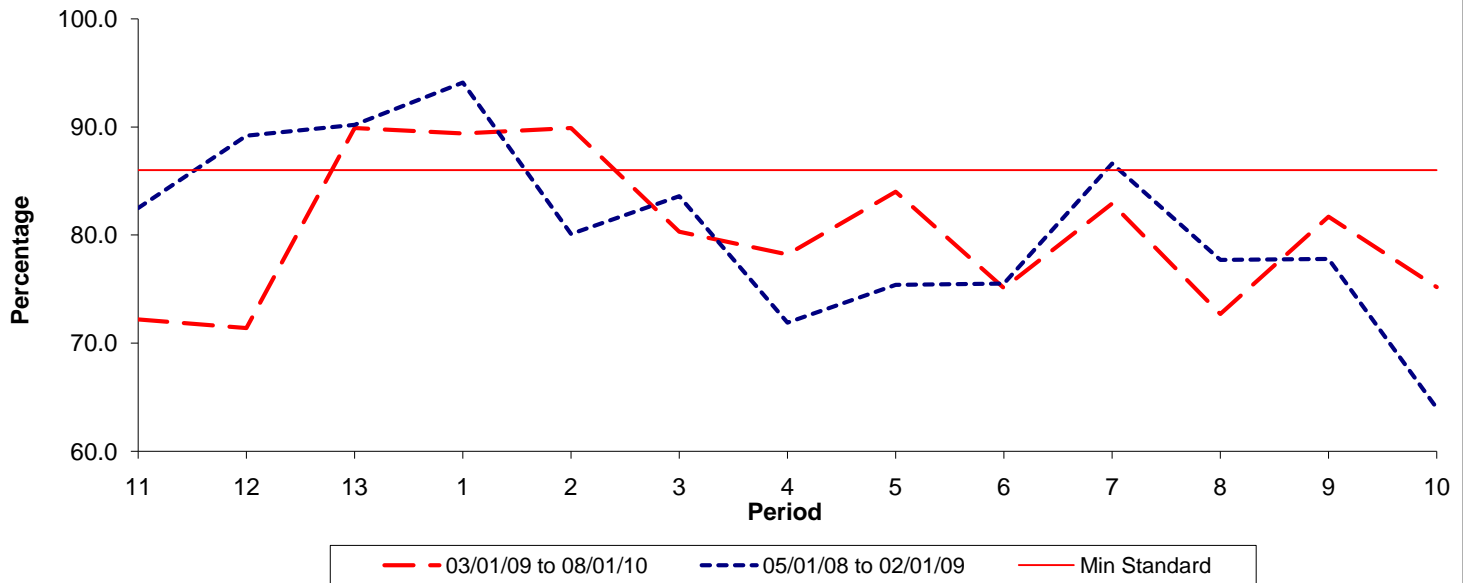

**Reliability Performance ( Low Frequency )**

**% Departing On Time**

Date Range / Period	11	12	13	1	2	3	4	5	6	7	8	9	10
03/01/09 to 08/01/10	72.20	71.40	89.90	89.40	89.90	80.30	78.20	84.00	75.10	82.90	72.70	81.70	75.20
05/01/08 to 02/01/09	82.50	89.20	90.20	94.10	80.10	83.60	71.90	75.40	75.50	86.60	77.70	77.80	64.00
Min Standard	86.00	86.00	86.00	86.00	86.00	86.00	86.00	86.00	86.00	86.00	86.00	86.00	86.00

On Time figures are based on 12 weeks data

**Kilometre Performance**

**% Kilometres Operated**

Date Range / Period	11	12	13	1	2	3	4	5	6	7	8	9	10
03/01/09 to 08/01/10	98.16	83.75	93.51	94.33	93.78	99.74	98.96	99.86	96.10	94.58	95.19	95.21	75.12
05/01/08 to 02/01/09	97.28	98.75	97.21	98.64	98.75	97.49	98.96	98.65	93.69	98.13	98.76	96.46	94.60
Min Standard	98.00	98.00	98.00	98.00	98.00	98.00	98.00	98.00	98.00	98.00	98.00	98.00	98.00

Kilometre figures are based on 4 weeks data