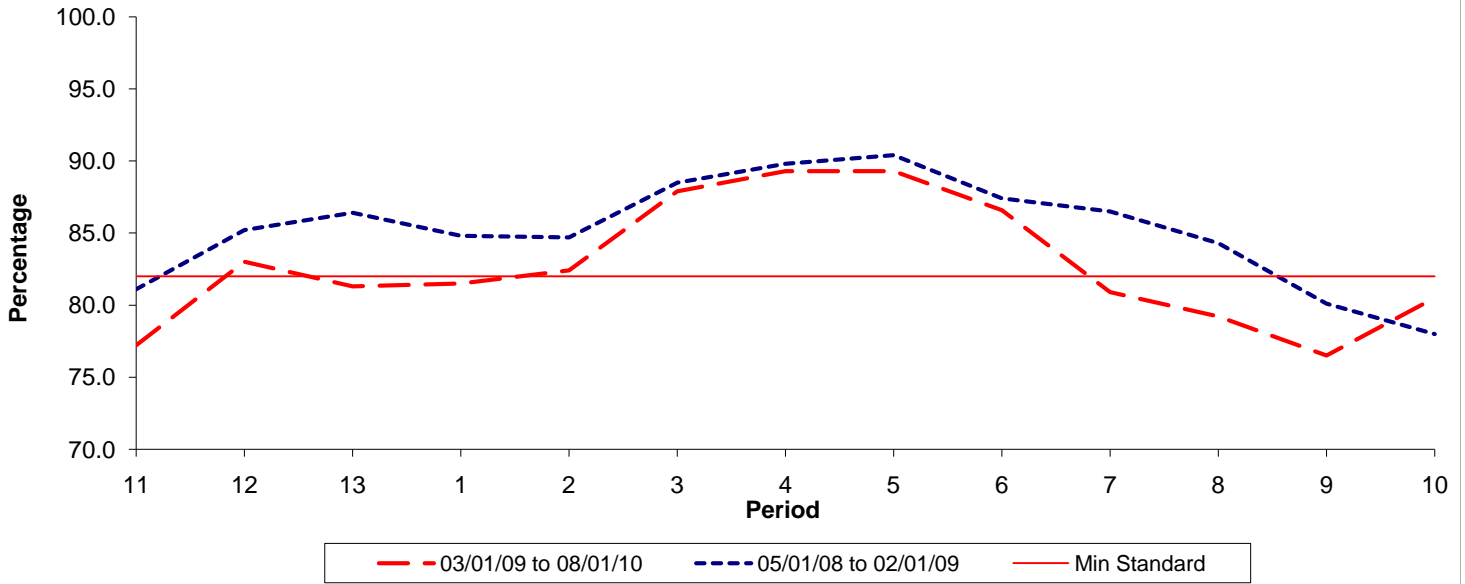

Reliability Performance (Low Frequency)

% Departing On Time

Date Range / Period	11	12	13	1	2	3	4	5	6	7	8	9	10
03/01/09 to 08/01/10	77.20	83.00	81.30	81.50	82.40	87.90	89.30	89.30	86.60	80.90	79.20	76.50	80.50
05/01/08 to 02/01/09	81.10	85.20	86.40	84.80	84.70	88.50	89.80	90.40	87.40	86.50	84.30	80.10	78.00
Min Standard	82.00	82.00	82.00	82.00	82.00	82.00	82.00	82.00	82.00	82.00	82.00	82.00	82.00

On Time figures are based on 12 weeks data

Kilometre Performance

% Kilometres Operated

Date Range / Period	11	12	13	1	2	3	4	5	6	7	8	9	10
03/01/09 to 08/01/10	98.83	94.10	98.08	99.25	98.97	98.95	99.32	99.21	98.39	98.90	98.87	98.34	95.73
05/01/08 to 02/01/09	99.10	99.36	99.34	99.81	98.75	99.46	99.33	99.63	95.58	99.37	99.25	98.51	97.99
Min Standard	98.00	98.00	98.00	98.00	98.00	98.00	98.00	98.00	98.00	98.00	98.00	98.00	98.00

Kilometre figures are based on 4 weeks data