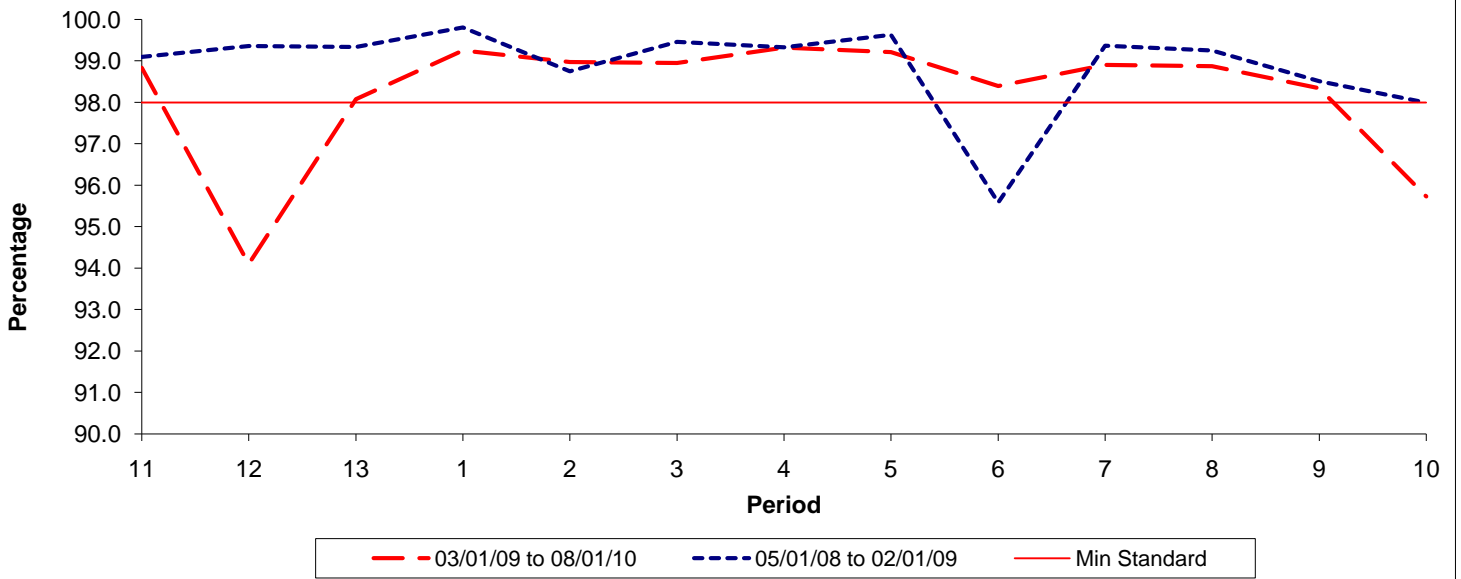

Reliability Performance (Low Frequency)

% Departing On Time

Date Range / Period	11	12	13	1	2	3	4	5	6	7	8	9	10
03/01/09 to 08/01/10	77.20	83.00	81.30	81.50	82.40	87.90	89.30	89.30	86.60	80.90	79.20	76.50	80.50
05/01/08 to 02/01/09	81.10	85.20	86.40	84.80	84.70	88.50	89.80	90.40	87.40	86.50	84.30	80.10	78.00
Min Standard	82.00	82.00	82.00	82.00	82.00	82.00	82.00	82.00	82.00	82.00	82.00	82.00	82.00

On Time figures are based on 12 weeks data

Kilometre Performance

% Kilometres Operated

Date Range / Period	11	12	13	1	2	3	4	5	6	7	8	9	10
03/01/09 to 08/01/10	98.83	94.10	98.08	99.25	98.97	98.95	99.32	99.21	98.39	98.90	98.87	98.34	95.73
05/01/08 to 02/01/09	99.10	99.36	99.34	99.81	98.75	99.46	99.33	99.63	95.58	99.37	99.25	98.51	97.99
Min Standard	98.00	98.00	98.00	98.00	98.00	98.00	98.00	98.00	98.00	98.00	98.00	98.00	98.00

Kilometre figures are based on 4 weeks data