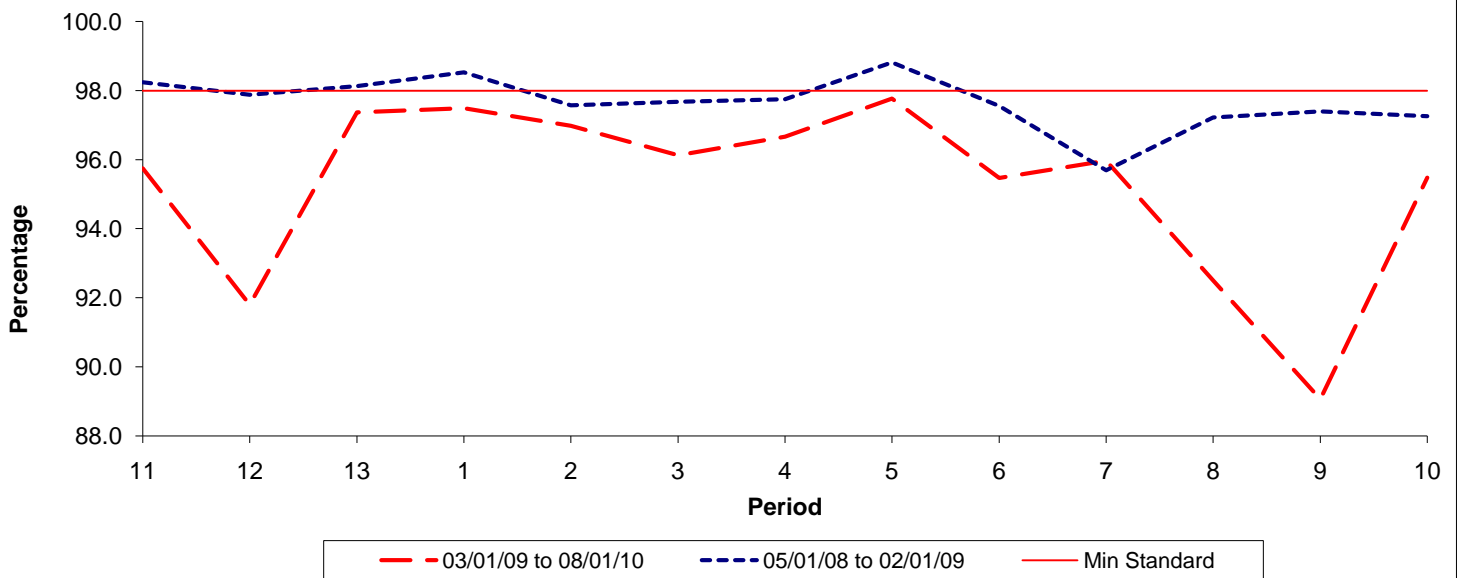

Reliability Performance (Low Frequency)

% Departing On Time

Date Range / Period	11	12	13	1	2	3	4	5	6	7	8	9	10
03/01/09 to 08/01/10	64.60	67.30	67.90	71.70	74.70	71.60	74.30	73.60	77.30	71.70	71.10	70.20	73.10
05/01/08 to 02/01/09	77.10	76.50	76.10	77.70	76.20	75.90	75.40	78.80	80.50	78.70	73.30	69.30	68.70
Min Standard	75.00	75.00	75.00	75.00	75.00	75.00	75.00	75.00	75.00	75.00	75.00	75.00	75.00

On Time figures are based on 12 weeks data

Kilometre Performance

% Kilometres Operated

Date Range / Period	11	12	13	1	2	3	4	5	6	7	8	9	10
03/01/09 to 08/01/10	95.75	91.80	97.37	97.49	96.98	96.13	96.67	97.77	95.47	95.97	92.50	89.06	95.48
05/01/08 to 02/01/09	98.24	97.88	98.13	98.53	97.58	97.68	97.75	98.82	97.56	95.69	97.22	97.40	97.26
Min Standard	98.00	98.00	98.00	98.00	98.00	98.00	98.00	98.00	98.00	98.00	98.00	98.00	98.00

Kilometre figures are based on 4 weeks data