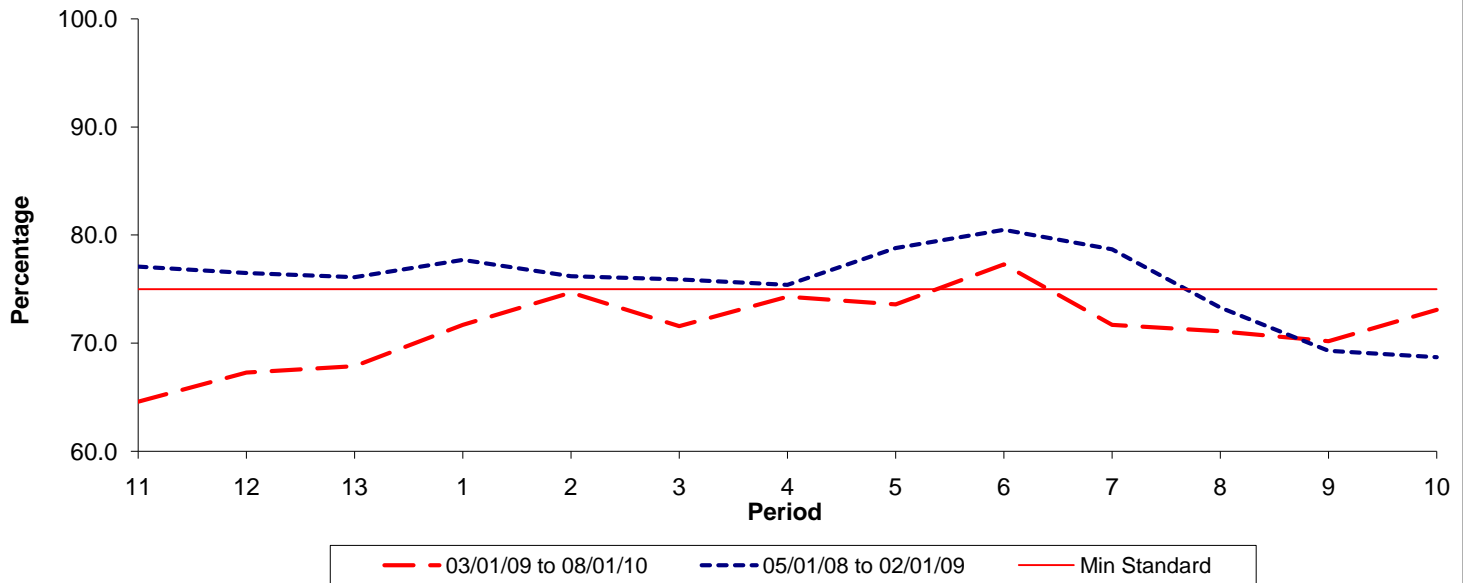

Reliability Performance (Low Frequency)

% Departing On Time

Date Range / Period	11	12	13	1	2	3	4	5	6	7	8	9	10
03/01/09 to 08/01/10	64.60	67.30	67.90	71.70	74.70	71.60	74.30	73.60	77.30	71.70	71.10	70.20	73.10
05/01/08 to 02/01/09	77.10	76.50	76.10	77.70	76.20	75.90	75.40	78.80	80.50	78.70	73.30	69.30	68.70
Min Standard	75.00	75.00	75.00	75.00	75.00	75.00	75.00	75.00	75.00	75.00	75.00	75.00	75.00

On Time figures are based on 12 weeks data

Kilometre Performance

% Kilometres Operated

Date Range / Period	11	12	13	1	2	3	4	5	6	7	8	9	10
03/01/09 to 08/01/10	95.75	91.80	97.37	97.49	96.98	96.13	96.67	97.77	95.47	95.97	92.50	89.06	95.48
05/01/08 to 02/01/09	98.24	97.88	98.13	98.53	97.58	97.68	97.75	98.82	97.56	95.69	97.22	97.40	97.26
Min Standard	98.00	98.00	98.00	98.00	98.00	98.00	98.00	98.00	98.00	98.00	98.00	98.00	98.00

Kilometre figures are based on 4 weeks data