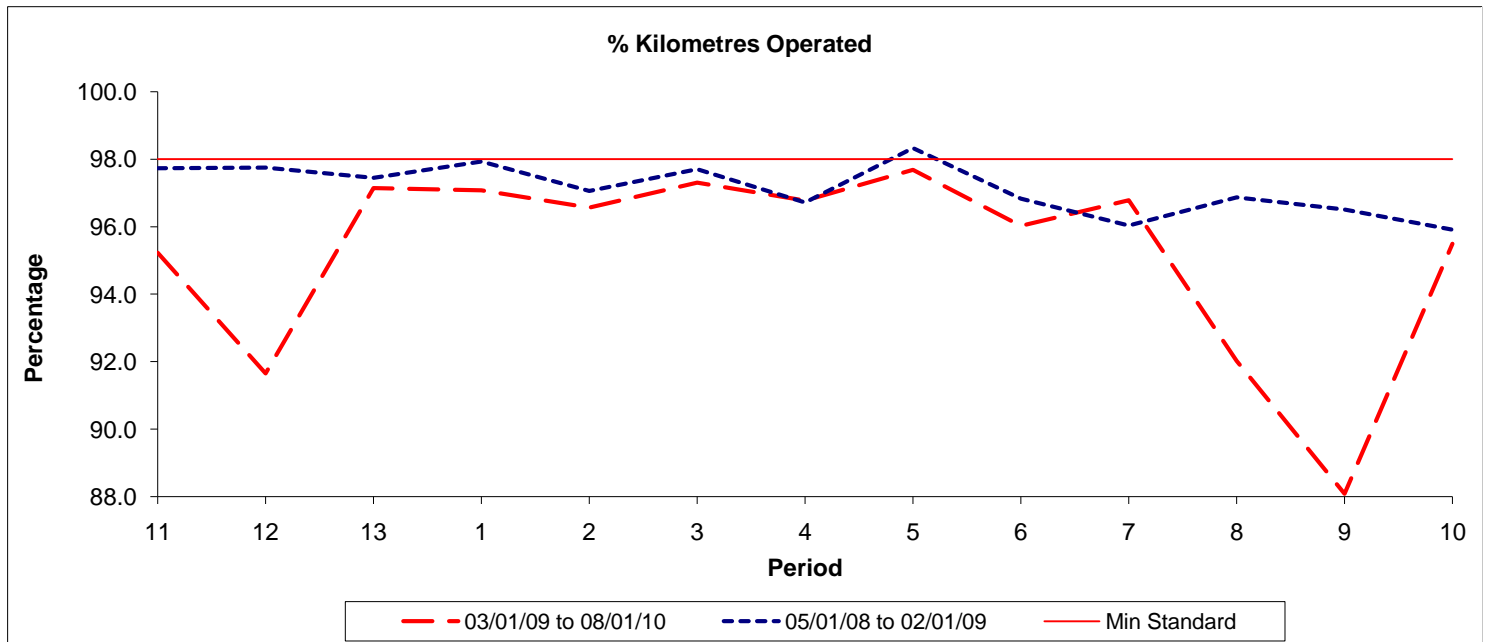

Reliability Performance (Low Frequency)

Date Range / Period	11	12	13	1	2	3	4	5	6	7	8	9	10
03/01/09 to 08/01/10	71.80	71.50	72.80	74.10	71.90	71.80	69.20	79.30	80.60	80.50	78.40	75.30	73.10
05/01/08 to 02/01/09	78.80	76.40	78.50	80.50	76.50	73.10	73.00	78.70	82.00	81.30	76.70	73.10	71.40
Min Standard	75.00	75.00	75.00	75.00	75.00	75.00	75.00	75.00	75.00	75.00	75.00	75.00	75.00

On Time figures are based on 12 weeks data

Kilometre Performance

Date Range / Period	11	12	13	1	2	3	4	5	6	7	8	9	10
03/01/09 to 08/01/10	95.23	91.65	97.14	97.07	96.56	97.30	96.77	97.68	96.02	96.78	92.02	88.09	95.49
05/01/08 to 02/01/09	97.73	97.75	97.45	97.93	97.06	97.70	96.72	98.33	96.83	96.03	96.87	96.51	95.91
Min Standard	98.00	98.00	98.00	98.00	98.00	98.00	98.00	98.00	98.00	98.00	98.00	98.00	98.00

Kilometre figures are based on 4 weeks data