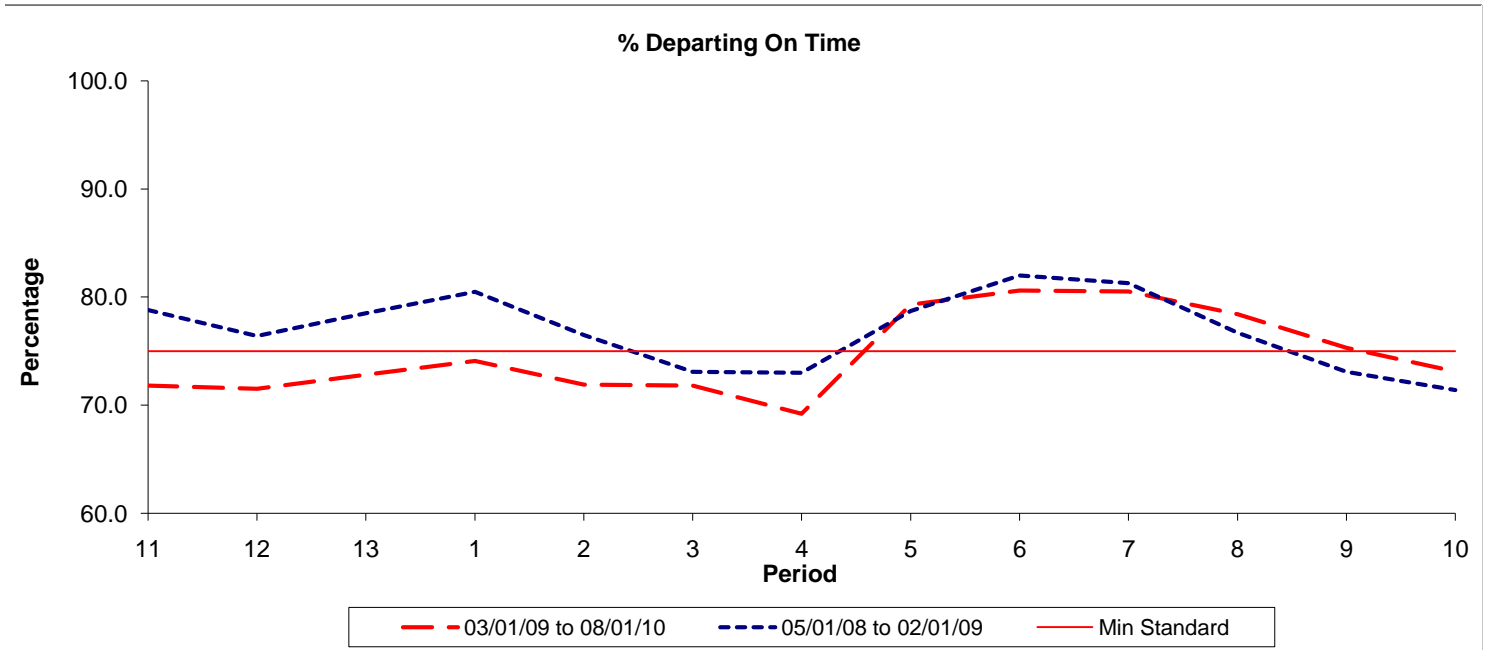

Reliability Performance (Low Frequency)

Date Range / Period	11	12	13	1	2	3	4	5	6	7	8	9	10
03/01/09 to 08/01/10	71.80	71.50	72.80	74.10	71.90	71.80	69.20	79.30	80.60	80.50	78.40	75.30	73.10
05/01/08 to 02/01/09	78.80	76.40	78.50	80.50	76.50	73.10	73.00	78.70	82.00	81.30	76.70	73.10	71.40
Min Standard	75.00	75.00	75.00	75.00	75.00	75.00	75.00	75.00	75.00	75.00	75.00	75.00	75.00

On Time figures are based on 12 weeks data

Kilometre Performance

Date Range / Period	11	12	13	1	2	3	4	5	6	7	8	9	10
03/01/09 to 08/01/10	95.23	91.65	97.14	97.07	96.56	97.30	96.77	97.68	96.02	96.78	92.02	88.09	95.49
05/01/08 to 02/01/09	97.73	97.75	97.45	97.93	97.06	97.70	96.72	98.33	96.83	96.03	96.87	96.51	95.91
Min Standard	98.00	98.00	98.00	98.00	98.00	98.00	98.00	98.00	98.00	98.00	98.00	98.00	98.00

Kilometre figures are based on 4 weeks data