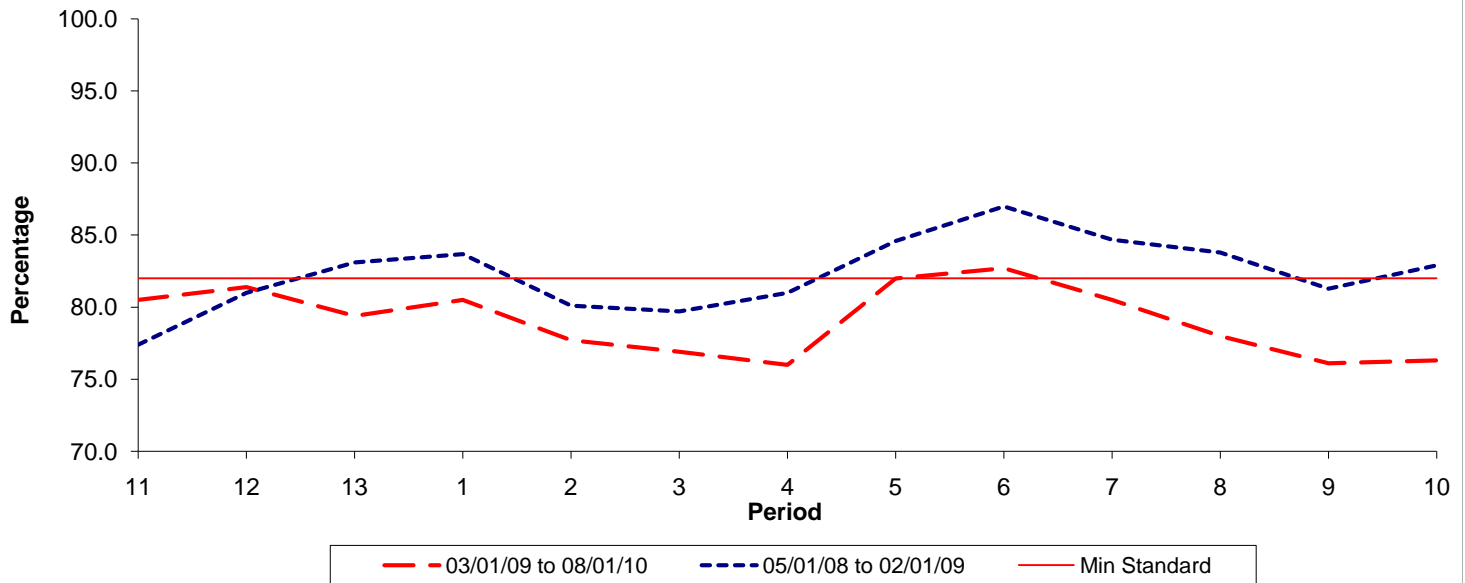

**Reliability Performance ( Low Frequency )**

**% Departing On Time**

Date Range / Period	11	12	13	1	2	3	4	5	6	7	8	9	10
03/01/09 to 08/01/10	80.50	81.40	79.40	80.50	77.70	76.90	76.00	82.00	82.70	80.50	78.00	76.10	76.30
05/01/08 to 02/01/09	77.40	81.00	83.10	83.70	80.10	79.70	81.00	84.60	87.00	84.70	83.80	81.30	82.90
Min Standard	82.00	82.00	82.00	82.00	82.00	82.00	82.00	82.00	82.00	82.00	82.00	82.00	82.00

On Time figures are based on 12 weeks data

**Kilometre Performance**

**% Kilometres Operated**

Date Range / Period	11	12	13	1	2	3	4	5	6	7	8	9	10
03/01/09 to 08/01/10	97.06	94.42	98.47	98.29	97.98	98.56	97.27	98.59	97.57	97.88	96.68	96.16	97.62
05/01/08 to 02/01/09	98.25	99.27	98.94	98.09	98.47	98.62	99.14	99.44	98.72	98.39	99.02	98.64	98.78
Min Standard	98.00	98.00	98.00	98.00	98.00	98.00	98.00	98.00	98.00	98.00	98.00	98.00	98.00

Kilometre figures are based on 4 weeks data