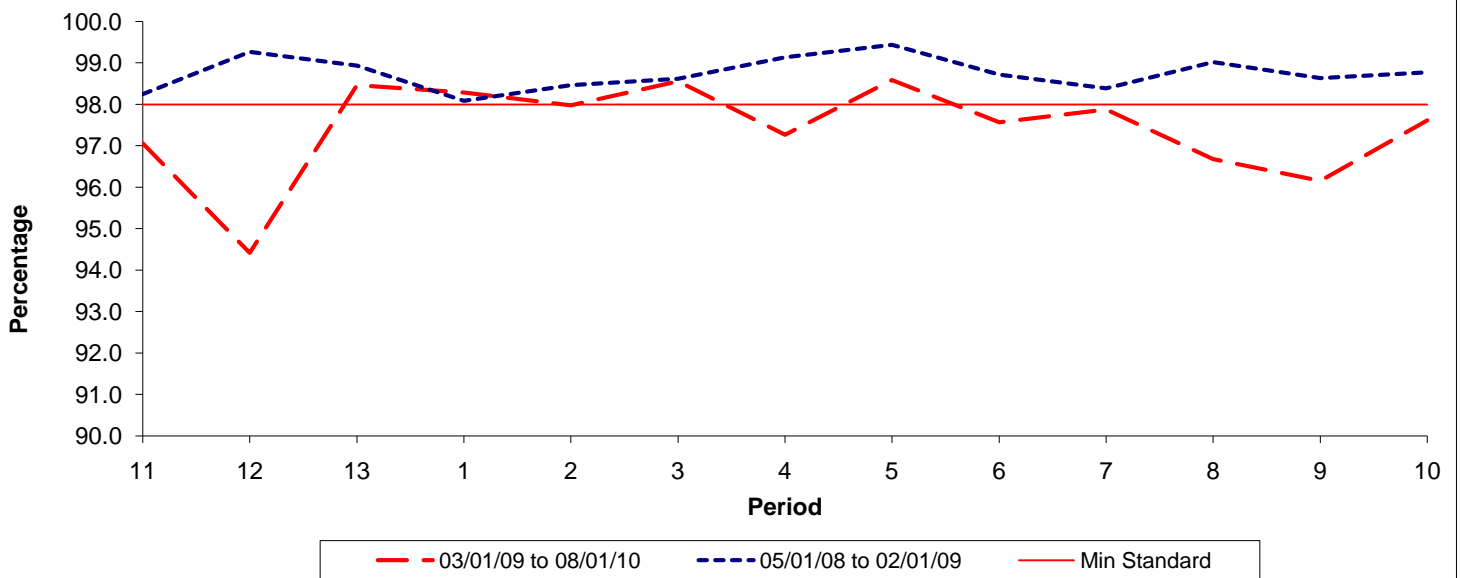

**Reliability Performance ( Low Frequency )**

**% Departing On Time**

Date Range / Period	11	12	13	1	2	3	4	5	6	7	8	9	10
03/01/09 to 08/01/10	80.50	81.40	79.40	80.50	77.70	76.90	76.00	82.00	82.70	80.50	78.00	76.10	76.30
05/01/08 to 02/01/09	77.40	81.00	83.10	83.70	80.10	79.70	81.00	84.60	87.00	84.70	83.80	81.30	82.90
Min Standard	82.00	82.00	82.00	82.00	82.00	82.00	82.00	82.00	82.00	82.00	82.00	82.00	82.00

On Time figures are based on 12 weeks data

**Kilometre Performance**

**% Kilometres Operated**

Date Range / Period	11	12	13	1	2	3	4	5	6	7	8	9	10
03/01/09 to 08/01/10	97.06	94.42	98.47	98.29	97.98	98.56	97.27	98.59	97.57	97.88	96.68	96.16	97.62
05/01/08 to 02/01/09	98.25	99.27	98.94	98.09	98.47	98.62	99.14	99.44	98.72	98.39	99.02	98.64	98.78
Min Standard	98.00	98.00	98.00	98.00	98.00	98.00	98.00	98.00	98.00	98.00	98.00	98.00	98.00

Kilometre figures are based on 4 weeks data