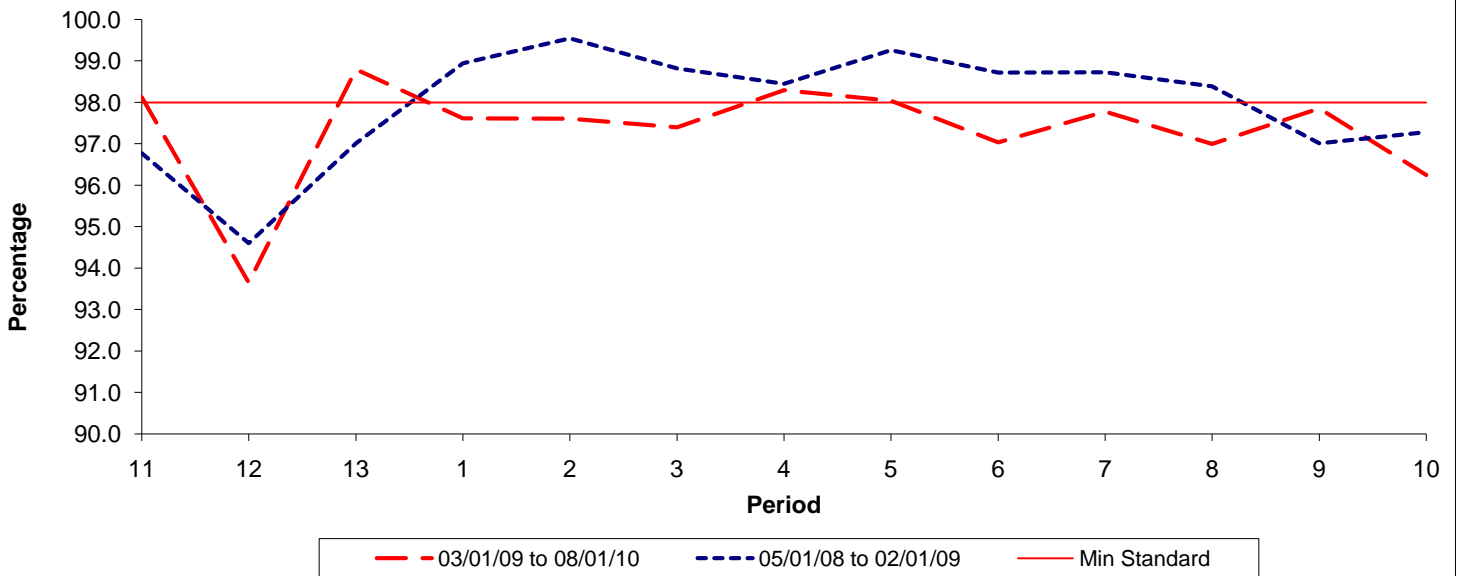

Reliability Performance (Low Frequency)

% Departing On Time

Date Range / Period	11	12	13	1	2	3	4	5	6	7	8	9	10
03/01/09 to 08/01/10	74.30	73.20	76.90	75.70	76.80	75.50	76.50	80.00	78.30	77.30	73.00	73.60	72.60
05/01/08 to 02/01/09	64.10	64.80	66.70	69.20	76.30	81.20	82.90	81.90	82.40	81.50	80.70	77.50	75.80
Min Standard	75.00	75.00	75.00	75.00	75.00	75.00	75.00	75.00	75.00	75.00	75.00	75.00	75.00

On Time figures are based on 12 weeks data

Kilometre Performance

% Kilometres Operated

Date Range / Period	11	12	13	1	2	3	4	5	6	7	8	9	10
03/01/09 to 08/01/10	98.13	93.65	98.80	97.62	97.61	97.40	98.30	98.04	97.04	97.78	97.00	97.86	96.25
05/01/08 to 02/01/09	96.77	94.60	97.01	98.95	99.55	98.82	98.45	99.26	98.72	98.73	98.39	97.01	97.28
Min Standard	98.00	98.00	98.00	98.00	98.00	98.00	98.00	98.00	98.00	98.00	98.00	98.00	98.00

Kilometre figures are based on 4 weeks data