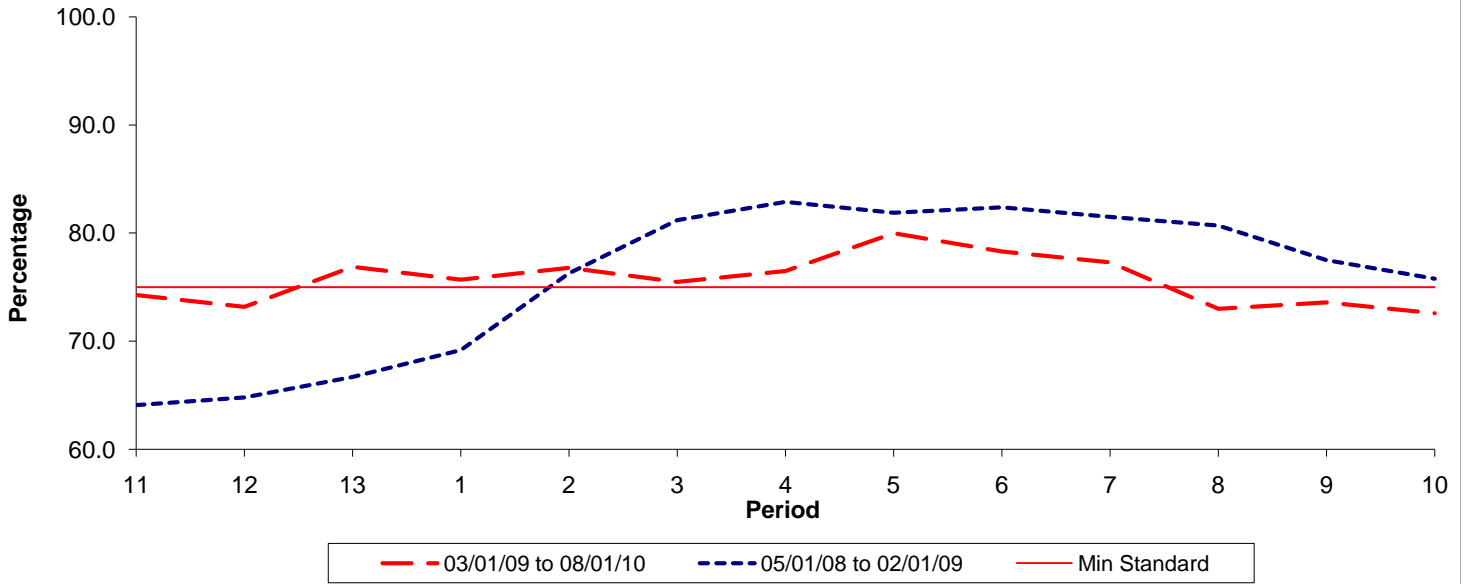

Reliability Performance (Low Frequency)

% Departing On Time

Date Range / Period	11	12	13	1	2	3	4	5	6	7	8	9	10
03/01/09 to 08/01/10	74.30	73.20	76.90	75.70	76.80	75.50	76.50	80.00	78.30	77.30	73.00	73.60	72.60
05/01/08 to 02/01/09	64.10	64.80	66.70	69.20	76.30	81.20	82.90	81.90	82.40	81.50	80.70	77.50	75.80
Min Standard	75.00	75.00	75.00	75.00	75.00	75.00	75.00	75.00	75.00	75.00	75.00	75.00	75.00

On Time figures are based on 12 weeks data

Kilometre Performance

% Kilometres Operated

Date Range / Period	11	12	13	1	2	3	4	5	6	7	8	9	10
03/01/09 to 08/01/10	98.13	93.65	98.80	97.62	97.61	97.40	98.30	98.04	97.04	97.78	97.00	97.86	96.25
05/01/08 to 02/01/09	96.77	94.60	97.01	98.95	99.55	98.82	98.45	99.26	98.72	98.73	98.39	97.01	97.28
Min Standard	98.00	98.00	98.00	98.00	98.00	98.00	98.00	98.00	98.00	98.00	98.00	98.00	98.00

Kilometre figures are based on 4 weeks data