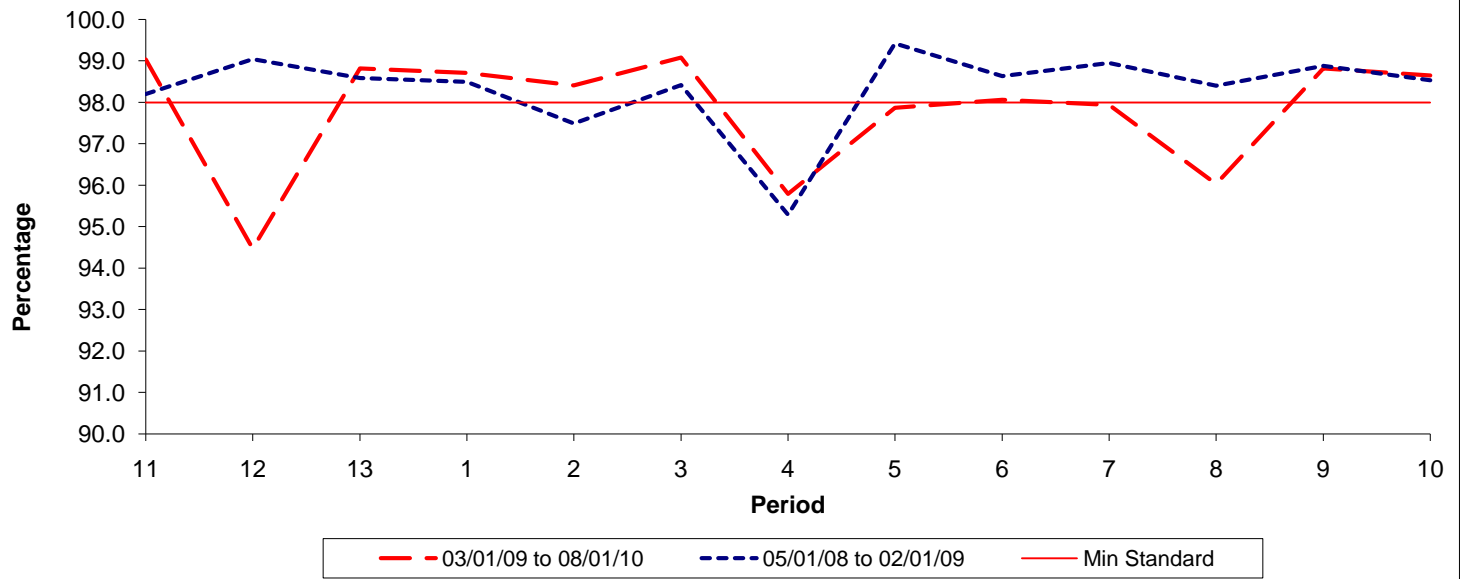

Reliability Performance (Low Frequency)

% Departing On Time

Date Range / Period	11	12	13	1	2	3	4	5	6	7	8	9	10
03/01/09 to 08/01/10	84.90	86.00	84.40	85.20	85.90	87.60	81.90	83.10	81.00	82.80	78.00	77.50	76.40
05/01/08 to 02/01/09	78.20	84.90	84.40	82.30	78.30	78.70	88.60	89.80	84.60	82.60	78.60	80.00	80.50
Min Standard	82.00	82.00	82.00	82.00	82.00	82.00	82.00	82.00	82.00	82.00	82.00	82.00	82.00

On Time figures are based on 12 weeks data

Kilometre Performance

% Kilometres Operated

Date Range / Period	11	12	13	1	2	3	4	5	6	7	8	9	10
03/01/09 to 08/01/10	99.03	94.47	98.82	98.71	98.41	99.08	95.79	97.87	98.06	97.94	96.03	98.82	98.65
05/01/08 to 02/01/09	98.20	99.04	98.59	98.49	97.49	98.42	95.29	99.42	98.63	98.95	98.40	98.88	98.53
Min Standard	98.00	98.00	98.00	98.00	98.00	98.00	98.00	98.00	98.00	98.00	98.00	98.00	98.00

Kilometre figures are based on 4 weeks data