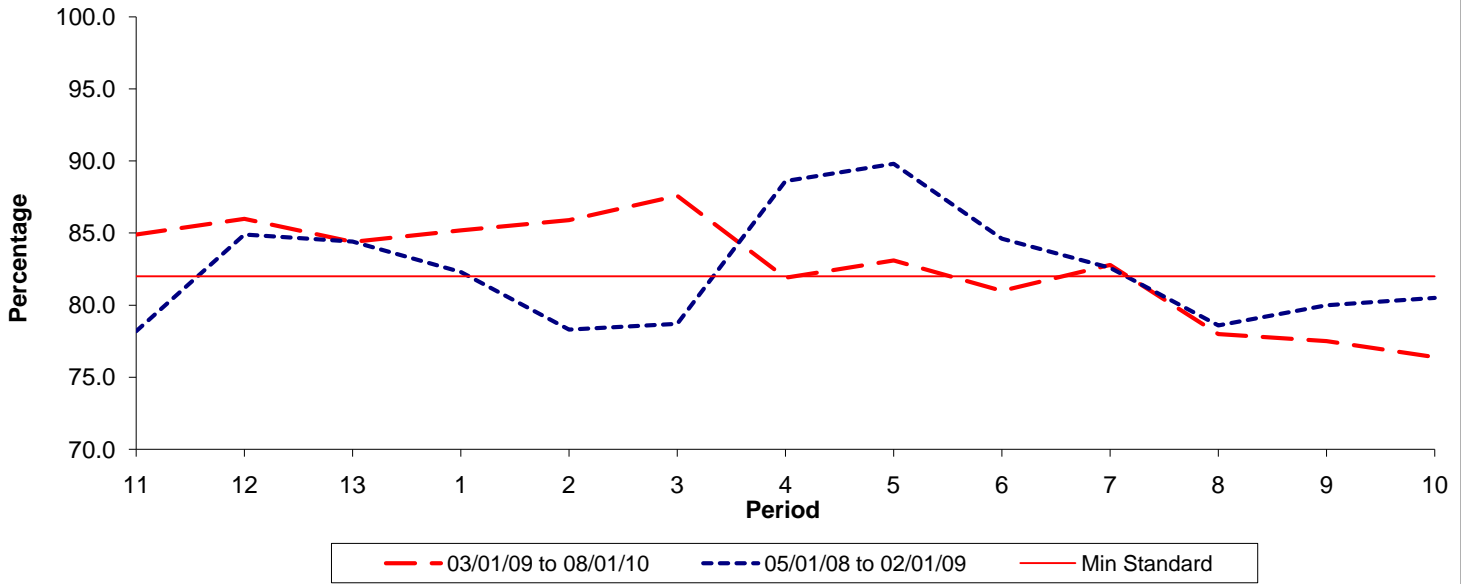

Reliability Performance (Low Frequency)

% Departing On Time

Date Range / Period	11	12	13	1	2	3	4	5	6	7	8	9	10
03/01/09 to 08/01/10	84.90	86.00	84.40	85.20	85.90	87.60	81.90	83.10	81.00	82.80	78.00	77.50	76.40
05/01/08 to 02/01/09	78.20	84.90	84.40	82.30	78.30	78.70	88.60	89.80	84.60	82.60	78.60	80.00	80.50
Min Standard	82.00	82.00	82.00	82.00	82.00	82.00	82.00	82.00	82.00	82.00	82.00	82.00	82.00

On Time figures are based on 12 weeks data

Kilometre Performance

% Kilometres Operated

Date Range / Period	11	12	13	1	2	3	4	5	6	7	8	9	10
03/01/09 to 08/01/10	99.03	94.47	98.82	98.71	98.41	99.08	95.79	97.87	98.06	97.94	96.03	98.82	98.65
05/01/08 to 02/01/09	98.20	99.04	98.59	98.49	97.49	98.42	95.29	99.42	98.63	98.95	98.40	98.88	98.53
Min Standard	98.00	98.00	98.00	98.00	98.00	98.00	98.00	98.00	98.00	98.00	98.00	98.00	98.00

Kilometre figures are based on 4 weeks data