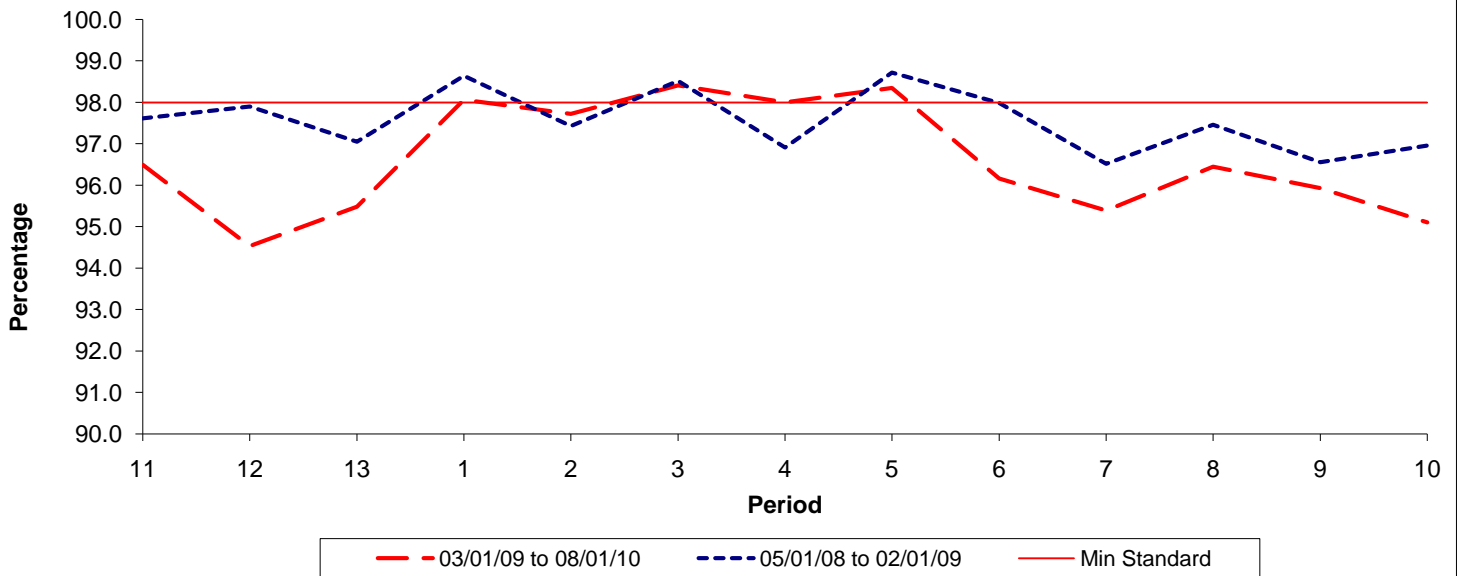

Reliability Performance (Low Frequency)

% Departing On Time

Date Range / Period	11	12	13	1	2	3	4	5	6	7	8	9	10
03/01/09 to 08/01/10	74.40	75.00	73.40	75.50	77.10	80.50	80.50	80.10	78.10	73.00	70.60	72.30	76.40
05/01/08 to 02/01/09	71.00	75.60	77.60	78.60	75.10	77.10	76.20	78.00	77.60	77.40	77.90	74.90	76.40
Min Standard	75.00	75.00	75.00	75.00	75.00	75.00	75.00	75.00	75.00	75.00	75.00	75.00	75.00

On Time figures are based on 12 weeks data

Kilometre Performance

% Kilometres Operated

Date Range / Period	11	12	13	1	2	3	4	5	6	7	8	9	10
03/01/09 to 08/01/10	96.49	94.53	95.48	98.06	97.72	98.41	98.00	98.35	96.16	95.39	96.45	95.93	95.10
05/01/08 to 02/01/09	97.62	97.90	97.05	98.64	97.43	98.52	96.91	98.72	97.99	96.52	97.46	96.56	96.96
Min Standard	98.00	98.00	98.00	98.00	98.00	98.00	98.00	98.00	98.00	98.00	98.00	98.00	98.00

Kilometre figures are based on 4 weeks data