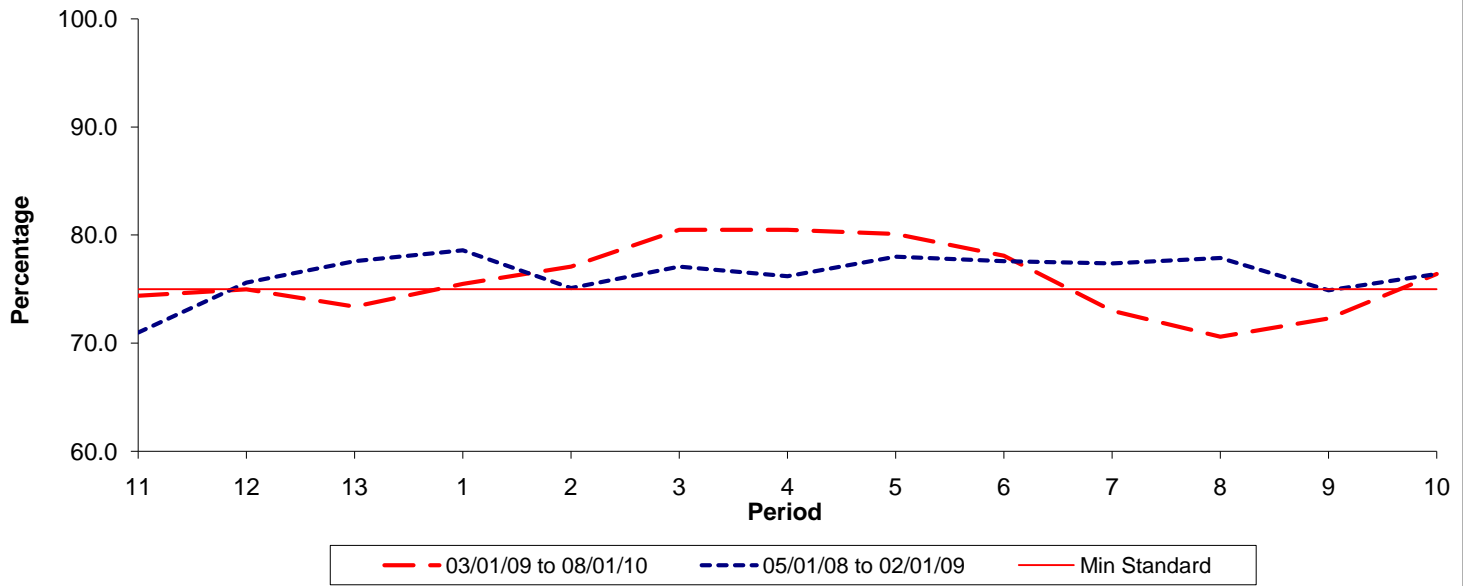

Reliability Performance (Low Frequency)

% Departing On Time

Date Range / Period	11	12	13	1	2	3	4	5	6	7	8	9	10
03/01/09 to 08/01/10	74.40	75.00	73.40	75.50	77.10	80.50	80.50	80.10	78.10	73.00	70.60	72.30	76.40
05/01/08 to 02/01/09	71.00	75.60	77.60	78.60	75.10	77.10	76.20	78.00	77.60	77.40	77.90	74.90	76.40
Min Standard	75.00	75.00	75.00	75.00	75.00	75.00	75.00	75.00	75.00	75.00	75.00	75.00	75.00

On Time figures are based on 12 weeks data

Kilometre Performance

% Kilometres Operated

Date Range / Period	11	12	13	1	2	3	4	5	6	7	8	9	10
03/01/09 to 08/01/10	96.49	94.53	95.48	98.06	97.72	98.41	98.00	98.35	96.16	95.39	96.45	95.93	95.10
05/01/08 to 02/01/09	97.62	97.90	97.05	98.64	97.43	98.52	96.91	98.72	97.99	96.52	97.46	96.56	96.96
Min Standard	98.00	98.00	98.00	98.00	98.00	98.00	98.00	98.00	98.00	98.00	98.00	98.00	98.00

Kilometre figures are based on 4 weeks data