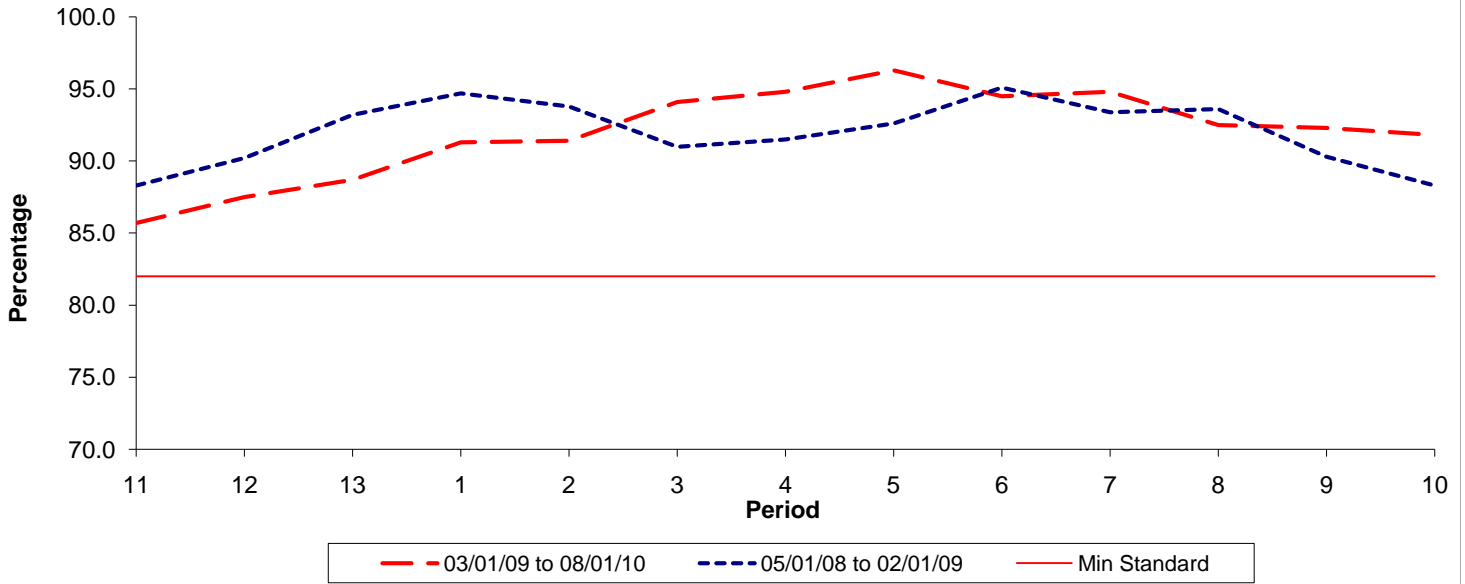

Reliability Performance (Low Frequency)

% Departing On Time

Date Range / Period	11	12	13	1	2	3	4	5	6	7	8	9	10
03/01/09 to 08/01/10	85.70	87.50	88.70	91.30	91.40	94.10	94.80	96.30	94.50	94.80	92.50	92.30	91.80
05/01/08 to 02/01/09	88.30	90.20	93.20	94.70	93.80	91.00	91.50	92.60	95.10	93.40	93.60	90.30	88.30
Min Standard	82.00	82.00	82.00	82.00	82.00	82.00	82.00	82.00	82.00	82.00	82.00	82.00	82.00

On Time figures are based on 12 weeks data

Kilometre Performance

% Kilometres Operated

Date Range / Period	11	12	13	1	2	3	4	5	6	7	8	9	10
03/01/09 to 08/01/10	98.40	92.89	98.88	99.41	99.26	99.22	99.23	99.39	98.76	98.98	99.31	98.73	97.33
05/01/08 to 02/01/09	99.00	99.29	99.11	99.58	99.34	99.34	99.32	99.56	95.78	98.97	98.56	99.13	98.89
Min Standard	98.00	98.00	98.00	98.00	98.00	98.00	98.00	98.00	98.00	98.00	98.00	98.00	98.00

Kilometre figures are based on 4 weeks data