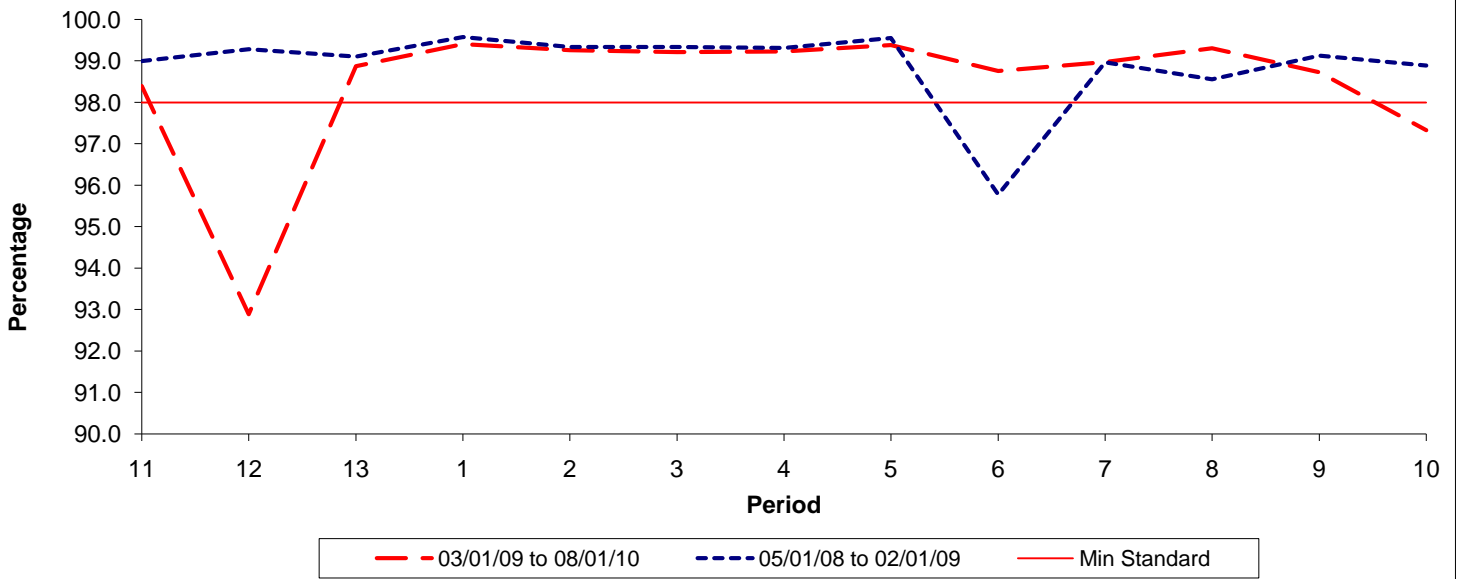

Reliability Performance (Low Frequency)

% Departing On Time

Date Range / Period	11	12	13	1	2	3	4	5	6	7	8	9	10
03/01/09 to 08/01/10	85.70	87.50	88.70	91.30	91.40	94.10	94.80	96.30	94.50	94.80	92.50	92.30	91.80
05/01/08 to 02/01/09	88.30	90.20	93.20	94.70	93.80	91.00	91.50	92.60	95.10	93.40	93.60	90.30	88.30
Min Standard	82.00	82.00	82.00	82.00	82.00	82.00	82.00	82.00	82.00	82.00	82.00	82.00	82.00

On Time figures are based on 12 weeks data

Kilometre Performance

% Kilometres Operated

Date Range / Period	11	12	13	1	2	3	4	5	6	7	8	9	10
03/01/09 to 08/01/10	98.40	92.89	98.88	99.41	99.26	99.22	99.23	99.39	98.76	98.98	99.31	98.73	97.33
05/01/08 to 02/01/09	99.00	99.29	99.11	99.58	99.34	99.34	99.32	99.56	95.78	98.97	98.56	99.13	98.89
Min Standard	98.00	98.00	98.00	98.00	98.00	98.00	98.00	98.00	98.00	98.00	98.00	98.00	98.00

Kilometre figures are based on 4 weeks data