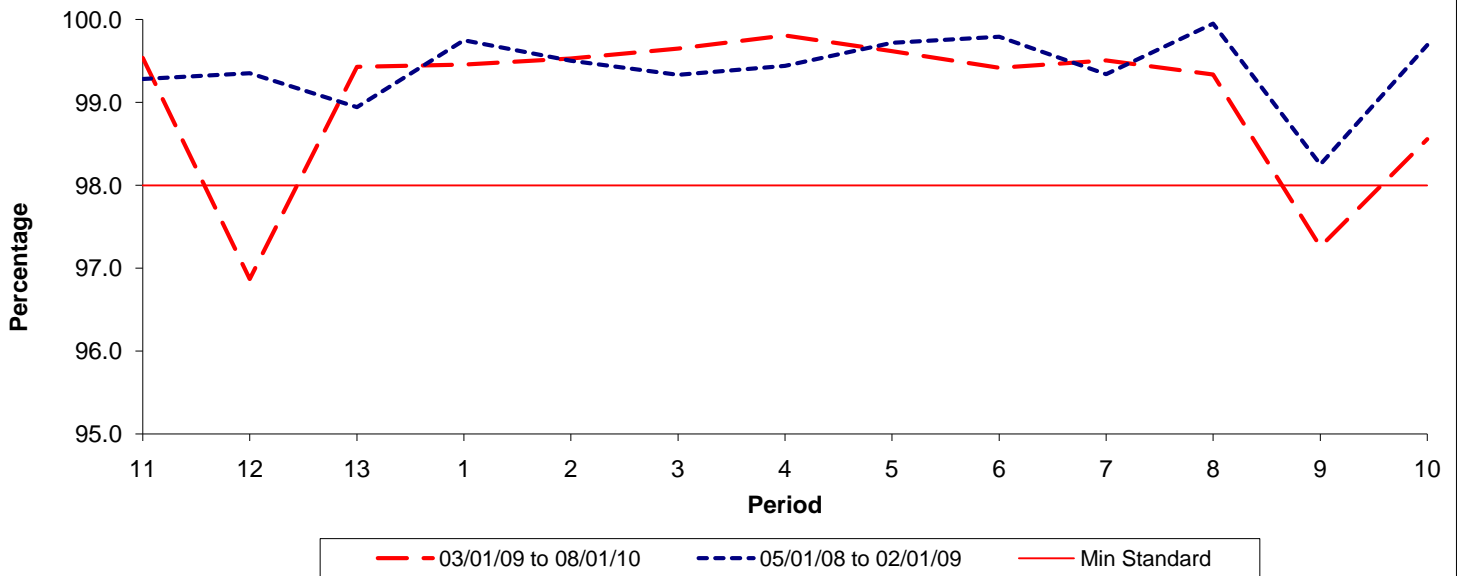

Reliability Performance (Low Frequency)

% Departing On Time

Date Range / Period	11	12	13	1	2	3	4	5	6	7	8	9	10
03/01/09 to 08/01/10	89.40	92.90	91.50	93.00	92.60	92.70	91.90	92.70	91.60	88.70	87.40	81.80	81.40
05/01/08 to 02/01/09	85.50	90.40	91.30	92.50	93.00	94.30	93.40	92.10	90.50	91.20	92.70	90.20	90.50
Min Standard	82.00	82.00	82.00	82.00	82.00	82.00	82.00	82.00	82.00	82.00	82.00	82.00	82.00

On Time figures are based on 12 weeks data

Kilometre Performance

% Kilometres Operated

Date Range / Period	11	12	13	1	2	3	4	5	6	7	8	9	10
03/01/09 to 08/01/10	99.54	96.87	99.43	99.46	99.53	99.65	99.81	99.62	99.42	99.51	99.34	97.26	98.56
05/01/08 to 02/01/09	99.28	99.35	98.94	99.75	99.50	99.33	99.44	99.72	99.79	99.34	99.95	98.25	99.69
Min Standard	98.00	98.00	98.00	98.00	98.00	98.00	98.00	98.00	98.00	98.00	98.00	98.00	98.00

Kilometre figures are based on 4 weeks data