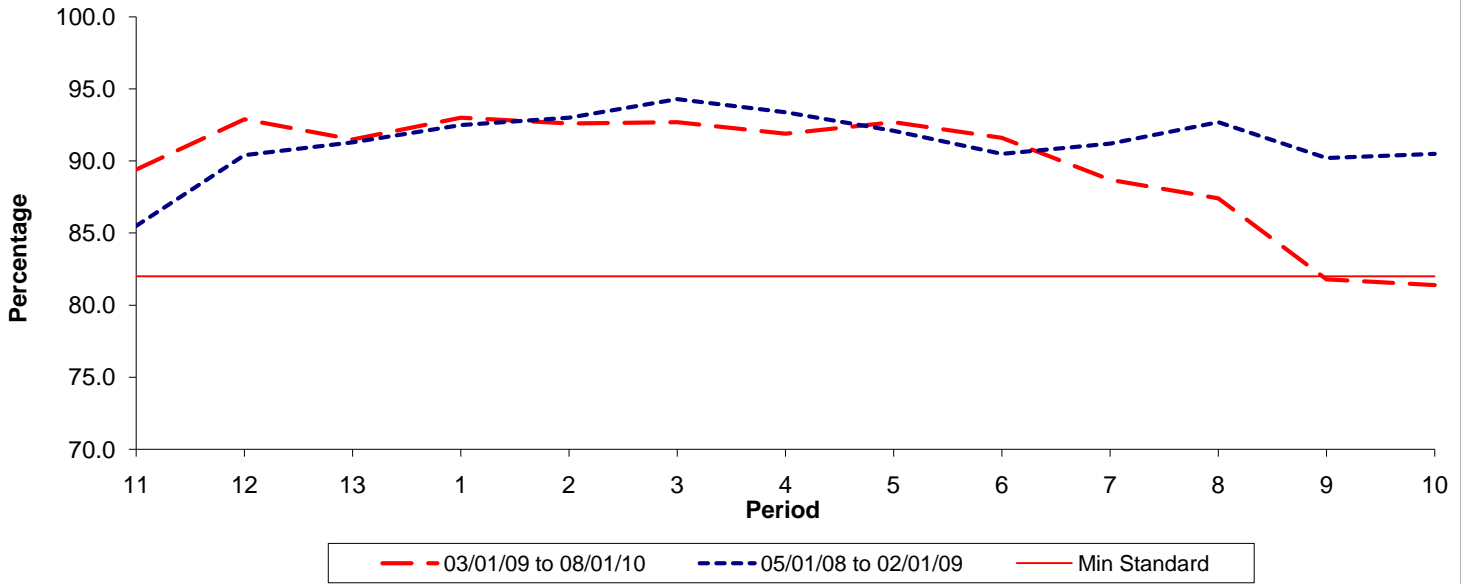

Reliability Performance (Low Frequency)

% Departing On Time

Date Range / Period	11	12	13	1	2	3	4	5	6	7	8	9	10
03/01/09 to 08/01/10	89.40	92.90	91.50	93.00	92.60	92.70	91.90	92.70	91.60	88.70	87.40	81.80	81.40
05/01/08 to 02/01/09	85.50	90.40	91.30	92.50	93.00	94.30	93.40	92.10	90.50	91.20	92.70	90.20	90.50
Min Standard	82.00	82.00	82.00	82.00	82.00	82.00	82.00	82.00	82.00	82.00	82.00	82.00	82.00

On Time figures are based on 12 weeks data

Kilometre Performance

% Kilometres Operated

Date Range / Period	11	12	13	1	2	3	4	5	6	7	8	9	10
03/01/09 to 08/01/10	99.54	96.87	99.43	99.46	99.53	99.65	99.81	99.62	99.42	99.51	99.34	97.26	98.56
05/01/08 to 02/01/09	99.28	99.35	98.94	99.75	99.50	99.33	99.44	99.72	99.79	99.34	99.95	98.25	99.69
Min Standard	98.00	98.00	98.00	98.00	98.00	98.00	98.00	98.00	98.00	98.00	98.00	98.00	98.00

Kilometre figures are based on 4 weeks data