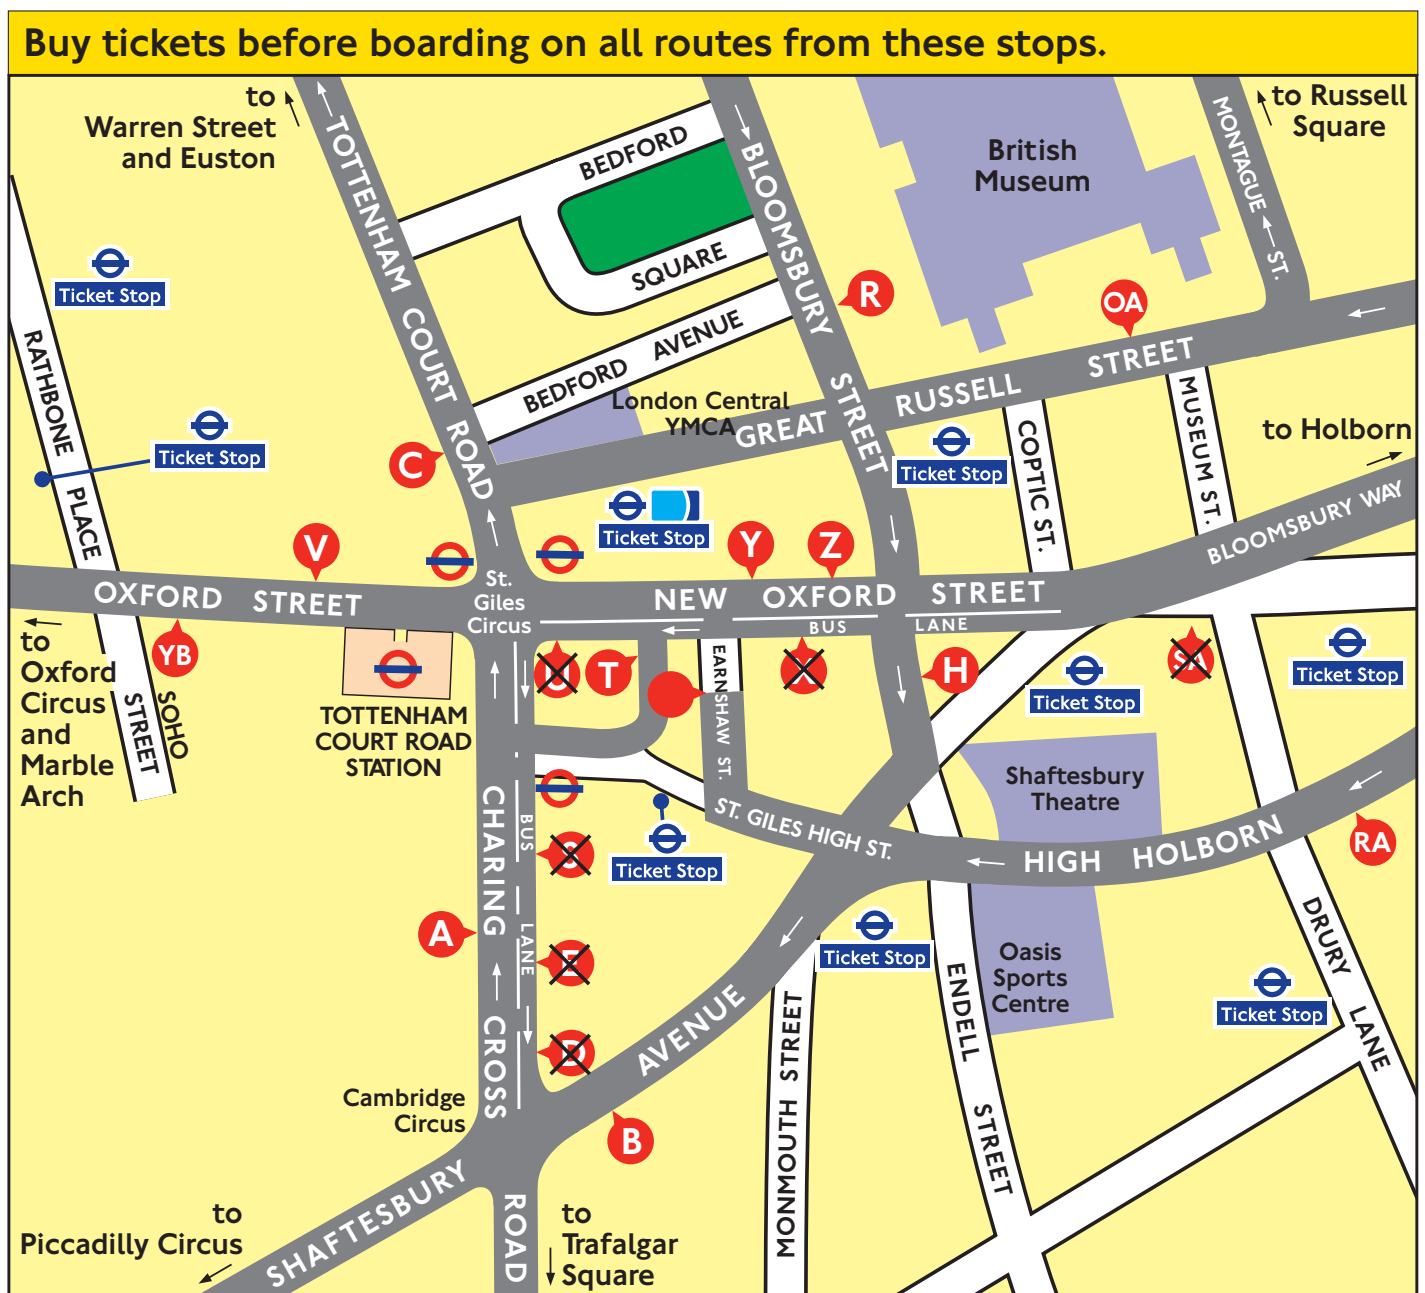

Where to catch your bus during roadworks in New Oxford Street and Charing Cross Road

from Monday 14 April 2008

Where to catch your bus during roadworks in New Oxford Street and Charing Cross Road

from Monday 14 April 2008

Day buses including 24 hour routes

Bus route	Towards	Bus Stop
1	Canada Water	Z
7	East Acton	H YB
	Russell Square	OA V
8	Bow	Z
	Victoria	RA YB
10	Hammersmith	H R YB
	King's Cross	V
14 	Putney Heath	B H R
	Warren Street	A C
19	Battersea	B RA
	Finsbury Park	A Y
24 	Hampstead Heath	A C
	Pimlico	B H R
25 	Ilford	Z
	Oxford Circus	RA YB
29	Trafalgar Square	B H R
	Wood Green	A C
38	Clapton	A Y
	Victoria	B RA
55	Leyton	Y
	Oxford Circus	RA YB
73	Seven Sisters ▼	V
	Stoke Newington	V
	Victoria	H R YB
98	Holborn	Z
	Willesden	RA YB
134 	North Finchley	C T
176 	Oxford Circus	A YB
	Penge	B H
242 	Homerton Hospital	Z
390 	Archway	V
	Notting Hill Gate	H R YB

▼ No service during Monday to Friday peak hours

Night buses

Bus route	Towards	Bus Stop
N1	Thamesmead	Z
N5	Edgware	A C
	Trafalgar Square	B H R
N7	Northolt	H YB
	Russell Square	OA V
N8	Hainault	Z
	Victoria	RA YB
N10	King's Cross	V
	Richmond	H R YB
N19	Clapham Junction	B RA
	Finsbury Park	A Y
N20	Barnet	A C
	Trafalgar Square	B H R
N29	Enfield	A C
	Trafalgar Square	B H R
N35	Clapham Junction	Y
N38	Victoria	B RA
	Walthamstow	A Y
N41	Tottenham Hale	A Y
	Trafalgar Square	B RA
N55	Oxford Circus	RA YB
	Woodford Wells	Y
N68	Old Coulsdon	Z
N73	Victoria	H R YB
	Walthamstow Central	V
N98	Holborn	Z
N171	Stanmore	RA YB
	Catford	Z
N207	Holborn	Z
	Uxbridge	RA YB
N253	Aldgate	C
N279	Trafalgar Square	B H R
	Waltham Cross	A C