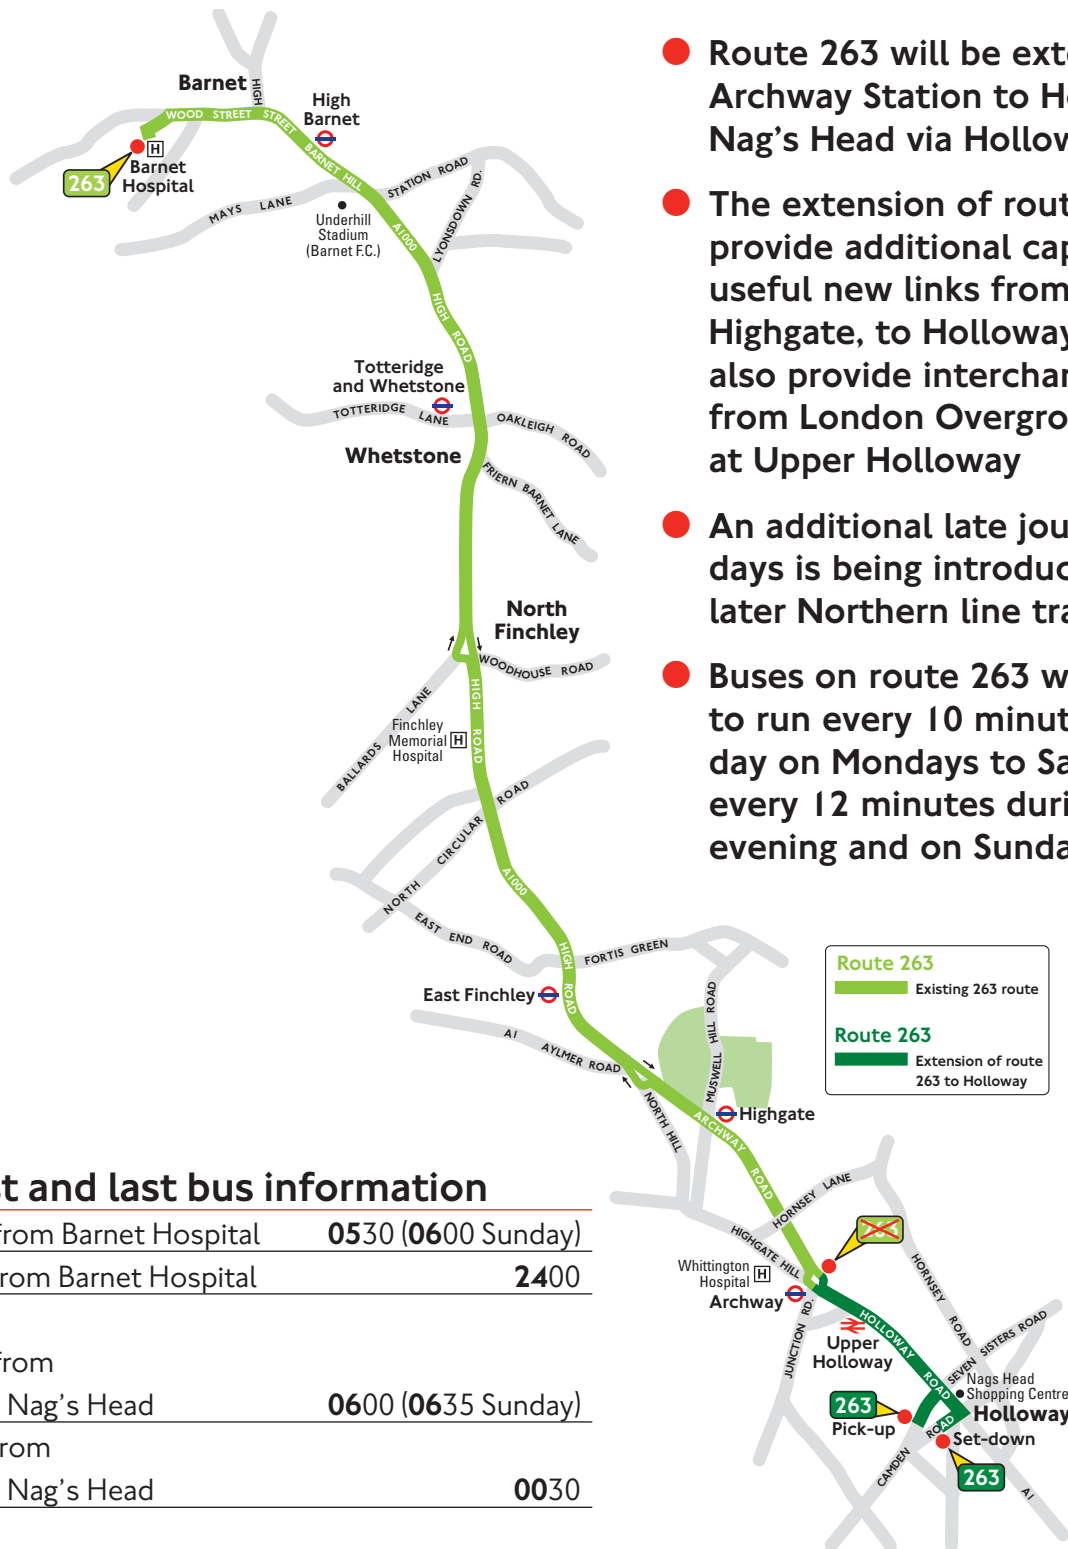

Route 263 extended to Holloway, Nag's Head from Saturday 7 February 2009

- Route 263 will be extended from Archway Station to Holloway, Nag's Head via Holloway Road
- The extension of route 263 will provide additional capacity and useful new links from north of Highgate, to Holloway. It would also provide interchange to and from London Overground services at Upper Holloway
- An additional late journey on all days is being introduced to meet later Northern line trains
- Buses on route 263 will continue to run every 10 minutes during the day on Mondays to Saturdays, and every 12 minutes during the evening and on Sundays

263 first and last bus information

First bus from Barnet Hospital	0530 (0600 Sunday)
Last bus from Barnet Hospital	2400
First bus from Holloway, Nag's Head	0600 (0635 Sunday)
Last bus from Holloway, Nag's Head	0030