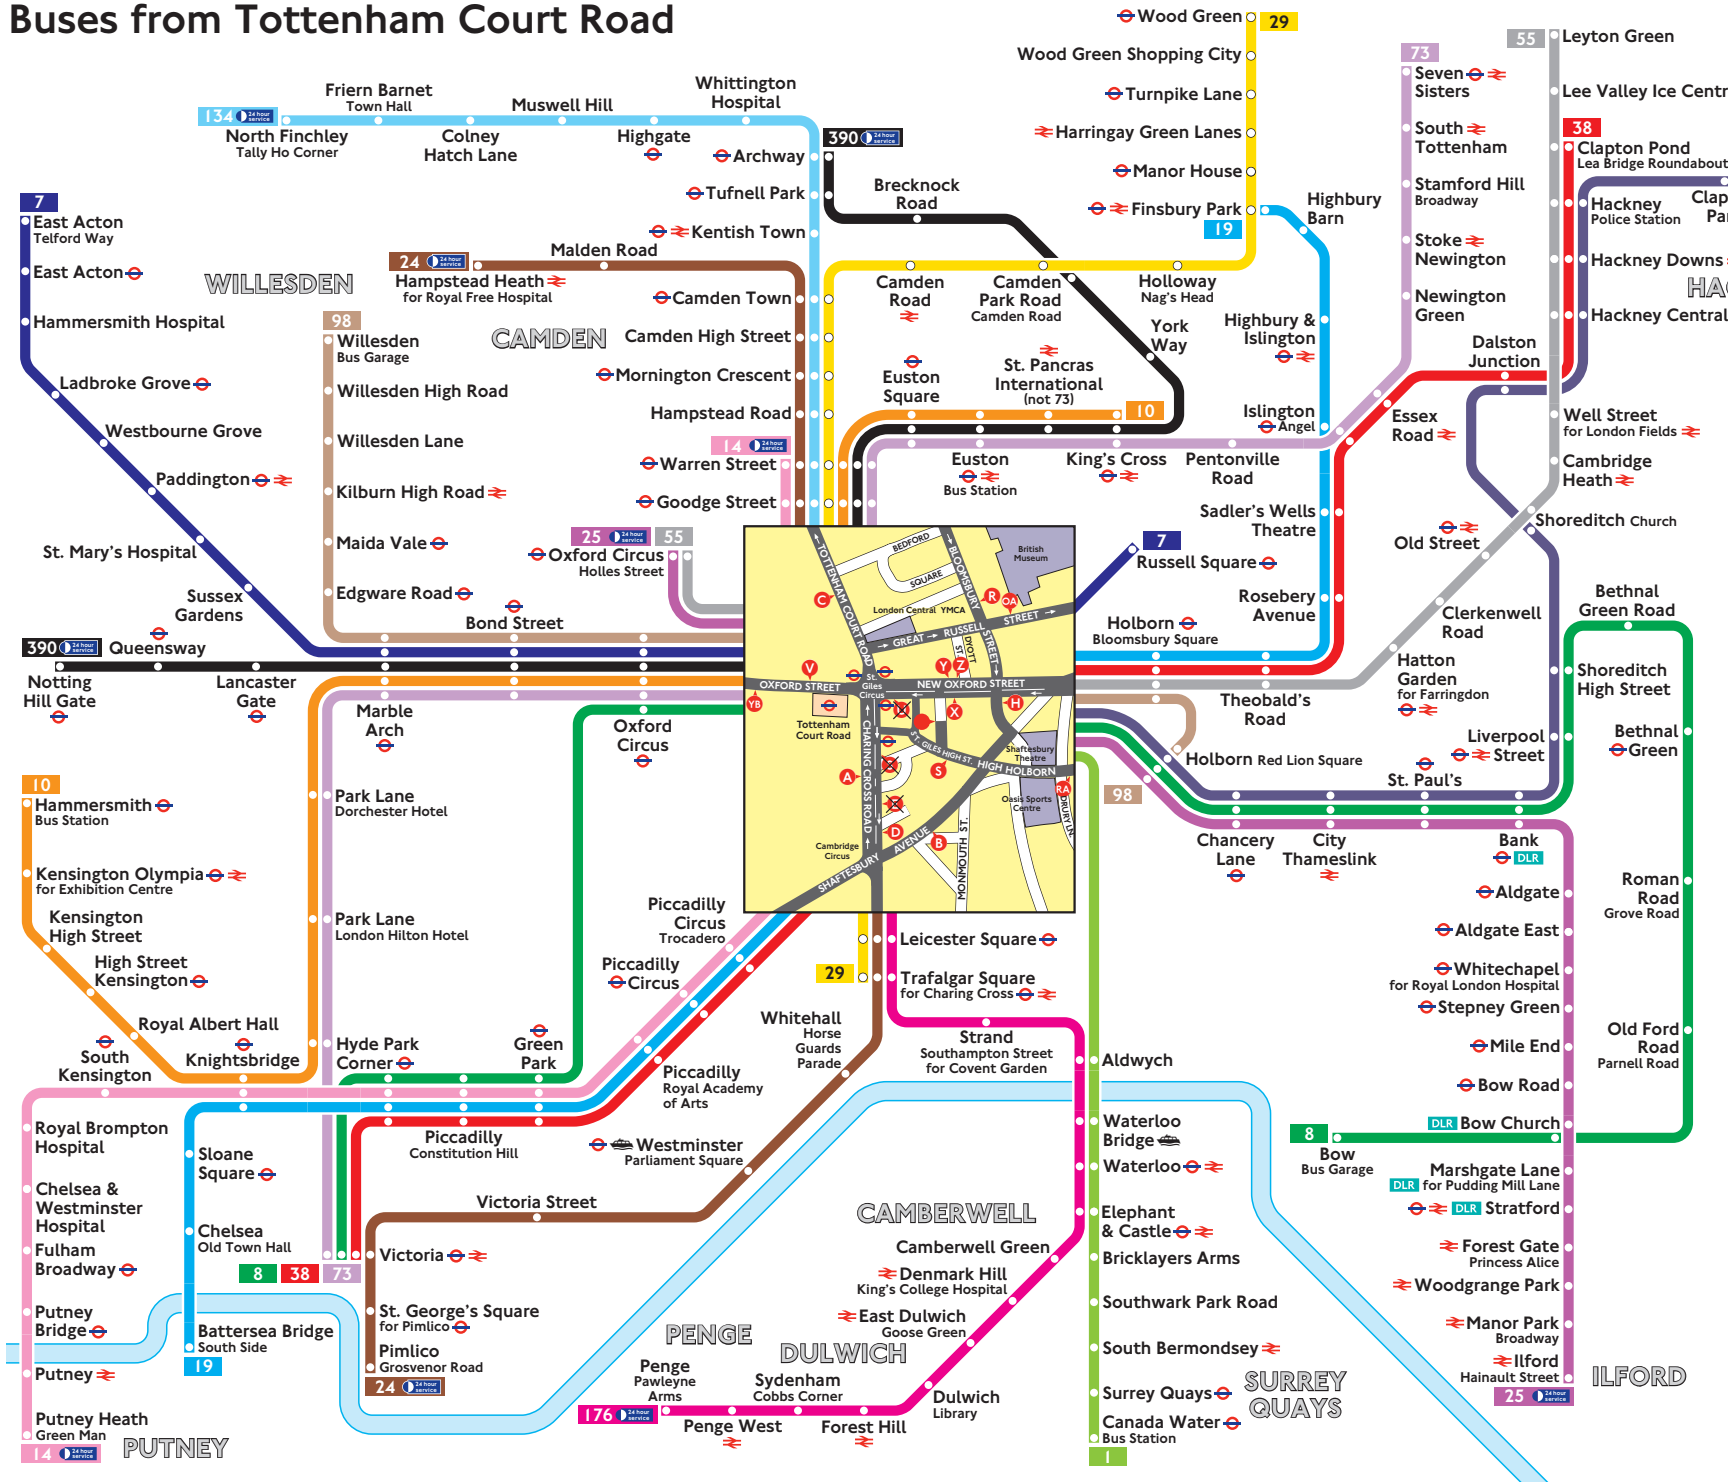

Buses from Tottenham Court Road

Route finder

Day buses including 24-hour routes

Bus route	Towards	Bus stops
1	Canada Water	Z
7	East Acton Russell Square	X YB OA V
8	Bow Victoria	X YB Z
10	Hammersmith King's Cross	R X YB V
14	Putney Heath Warren Street	B H R A C
19	Battersea Bridge Finsbury Park	B RA A Y
24	Hampstead Heath Pimlico	A C D H R S
25	Ilford Oxford Circus	Z X YB
29	Trafalgar Square Wood Green	D H R S A C
38	Clapton Victoria	A Y B RA
55	Leyton Oxford Circus	Y X YB
73	Seven Sisters Stoke Newington Victoria	V V R X YB
98	Holborn Willesden	Z X YB
134	North Finchley	C
176	Penge	D S
242	Homerton Hospital	Z
390	Archway Notting Hill Gate	V R X YB

Night buses

For night bus information, please see separate local publicity.

Monday to Friday daytime off-peak

Copyright © Transport for London
Information correct from 3 January 2009