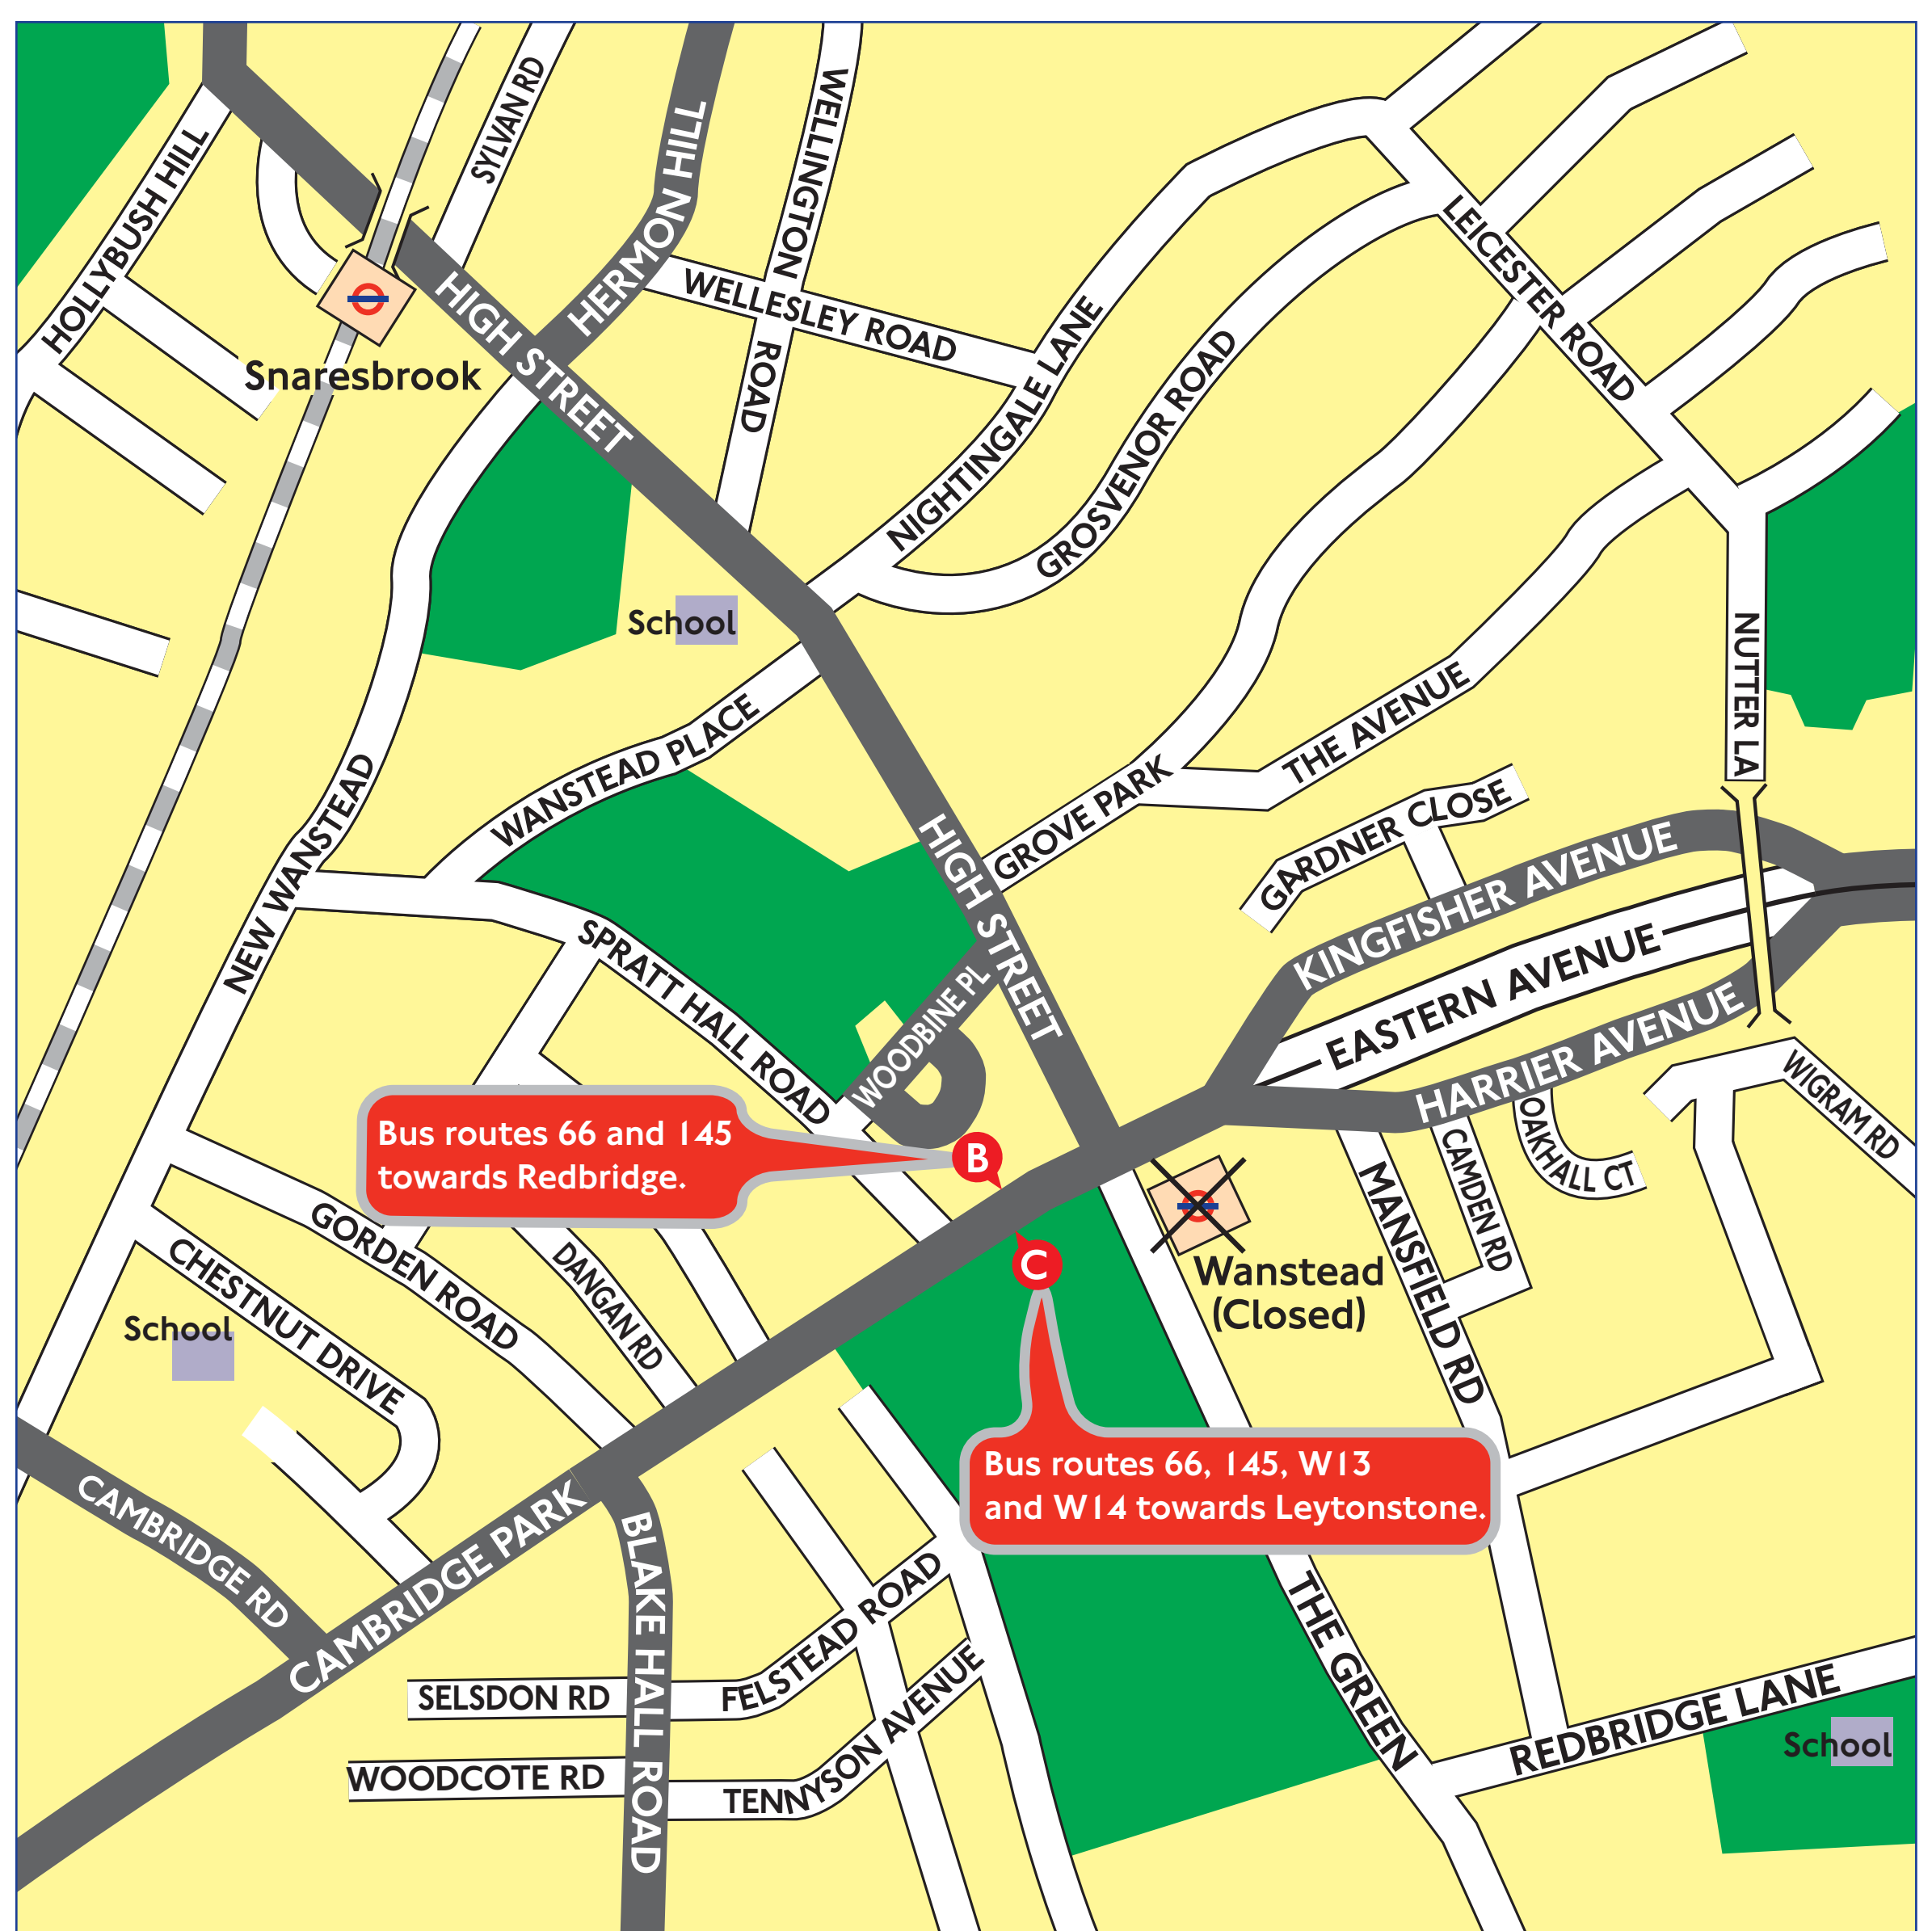

Wanstead station will be closed from Monday 22 June to Sunday 30 August 2009

During extensive modernisation work, the station will be closed and trains will be unable to stop at Wanstead.

Valid Underground tickets will be accepted on the following local bus routes during the closure:

- To Leytonstone station: take bus routes 66, 145, W13 or W14 from bus stop **C**.
- To Redbridge station: take bus routes 66 or 145 from bus stop **B**.
- Snaresbrook station is approximately a 15 minute walk from Wanstead station along the High Street. Follow directional signs.

See map for locations.

Wanstead station will then close daily at 2100 from Monday 31 August to Monday 12 October 2009 inclusive.

Please check before you travel:

Website tfl.gov.uk

24 hour travel information
020 7222 1234