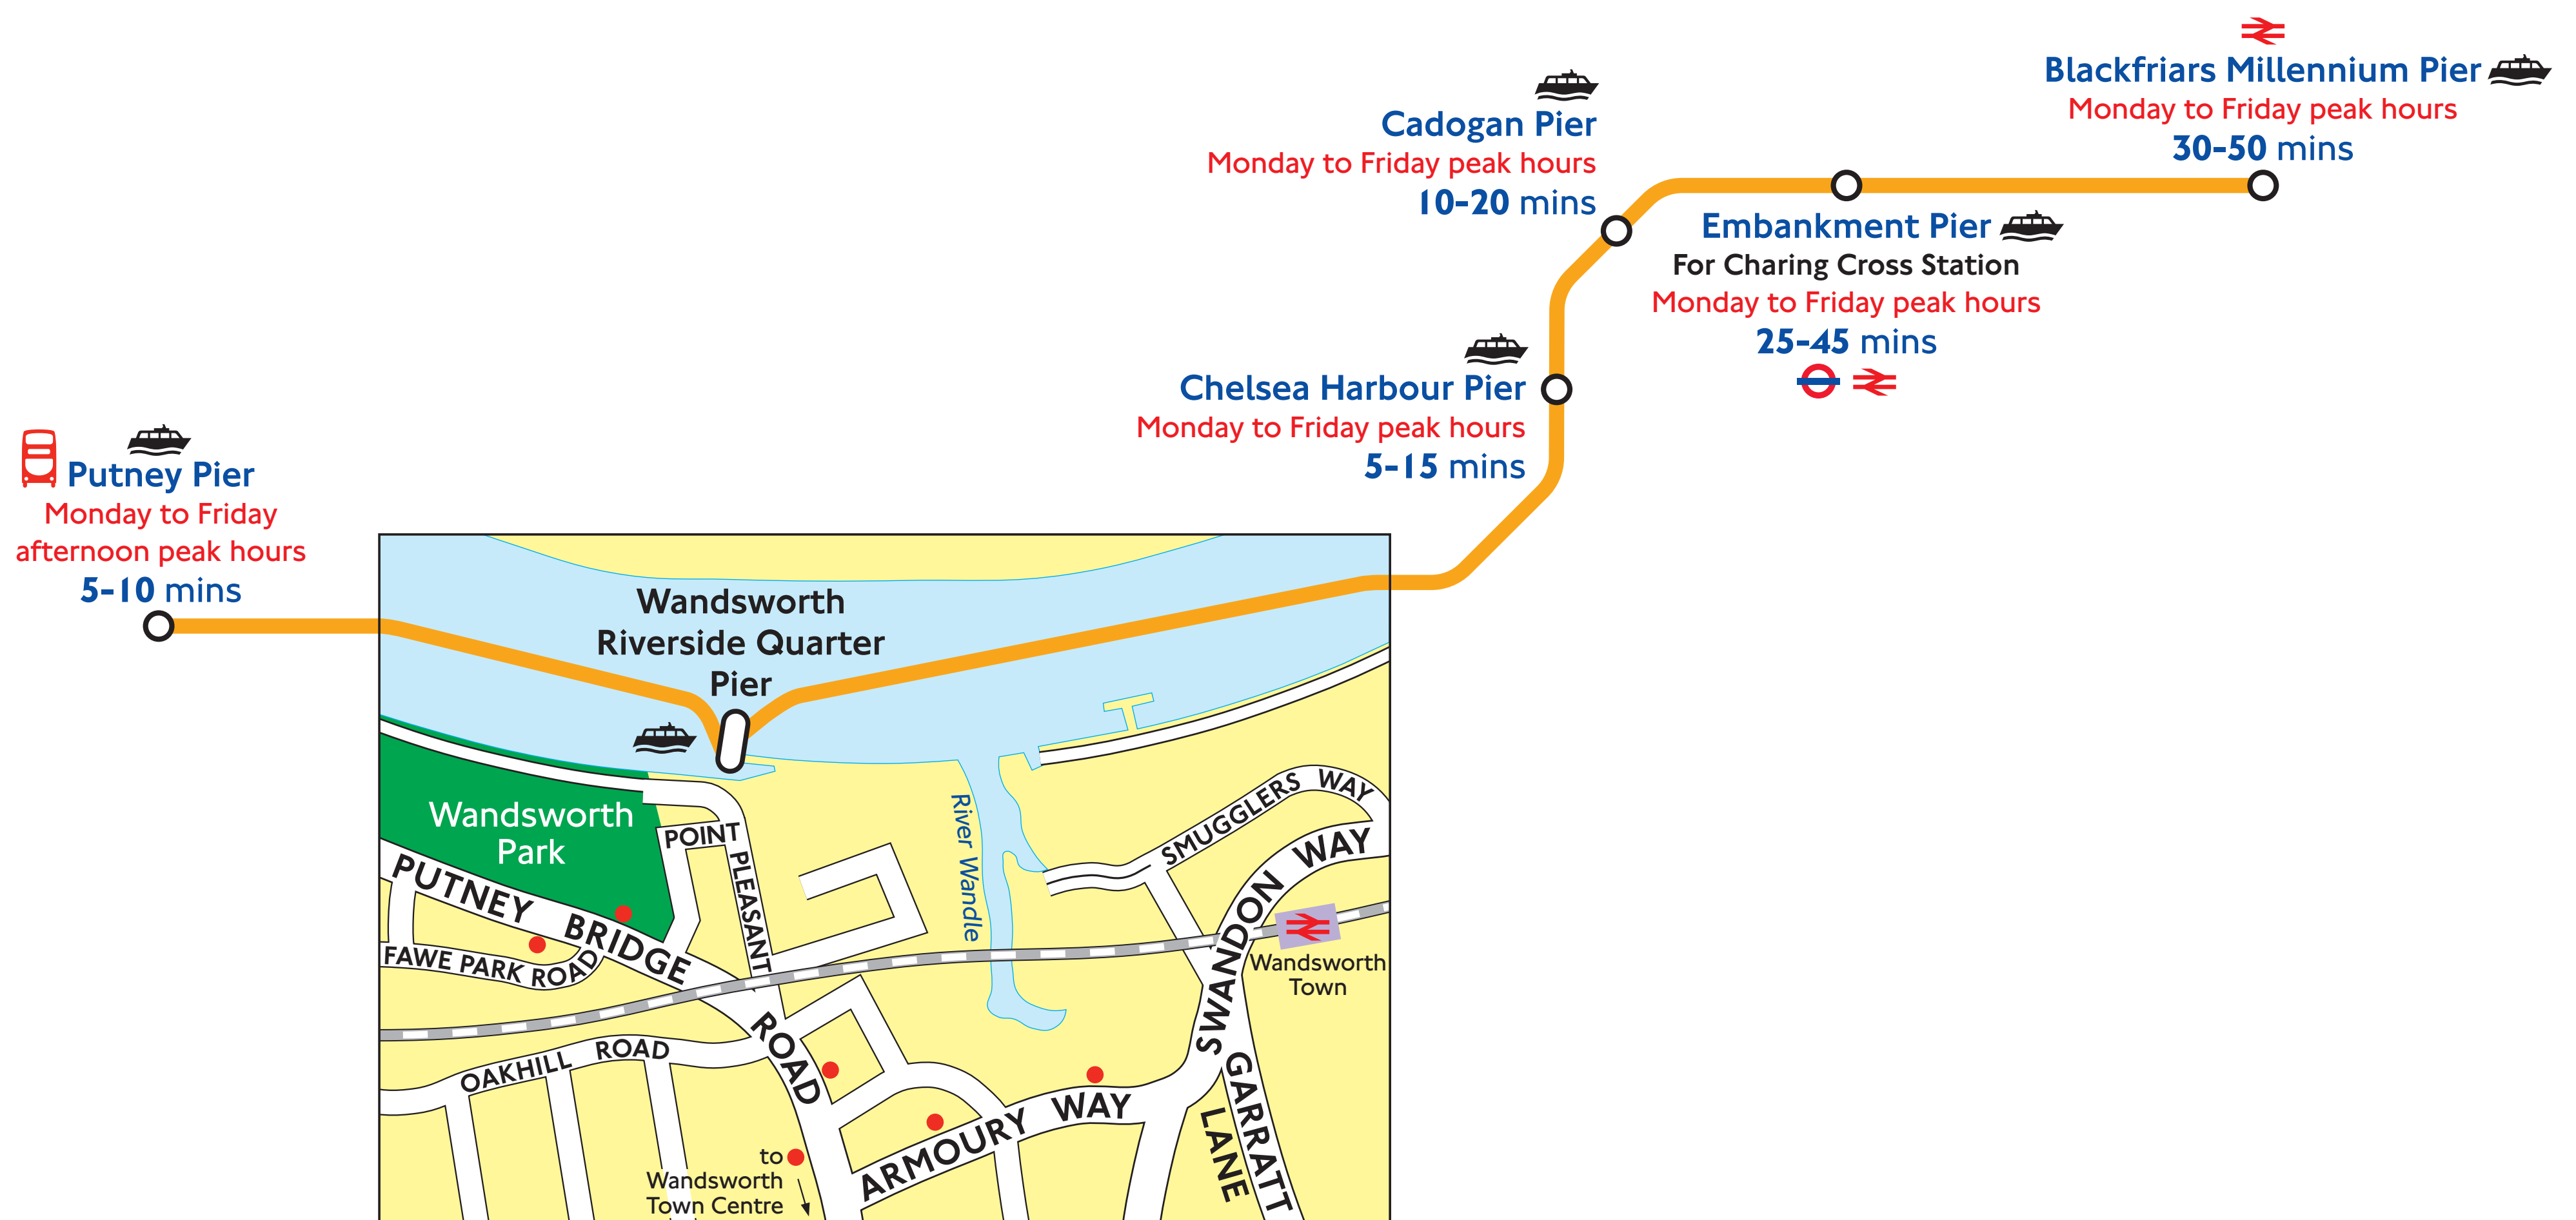

# Boats from Wandsworth Riverside Quarter Pier

Travelcard holders are entitled to a discount of 33% on most boat services. Please check before buying your ticket.

For full details of all riverboat services, please pick up a booklet at this pier or any central London Underground station.

## Places of interest to visit by boat from Wandsworth Riverside Quarter Pier

Place of interest	Nearest pier
<b>C</b>	
City of London	Blackfriars Millennium Pier
Cleopatra's Needle	Embankment Pier
Covent Garden	Embankment Pier
<b>S</b>	
St. Paul's Cathedral	Blackfriars Millennium Pier
<b>T</b>	
Trafalgar Square	Embankment Pier

## Key to boat services

from Wandsworth Riverside Quarter Pier to:-

Chelsea Harbour, Cadogan, Embankment and Blackfriars or Putney  
Operated by Thames Executive Charters

x mins Average journey times in minutes from Wandsworth Riverside Quarter Pier

Wandsworth Riverside Quarter Pier is only served during Monday to Friday peak hours