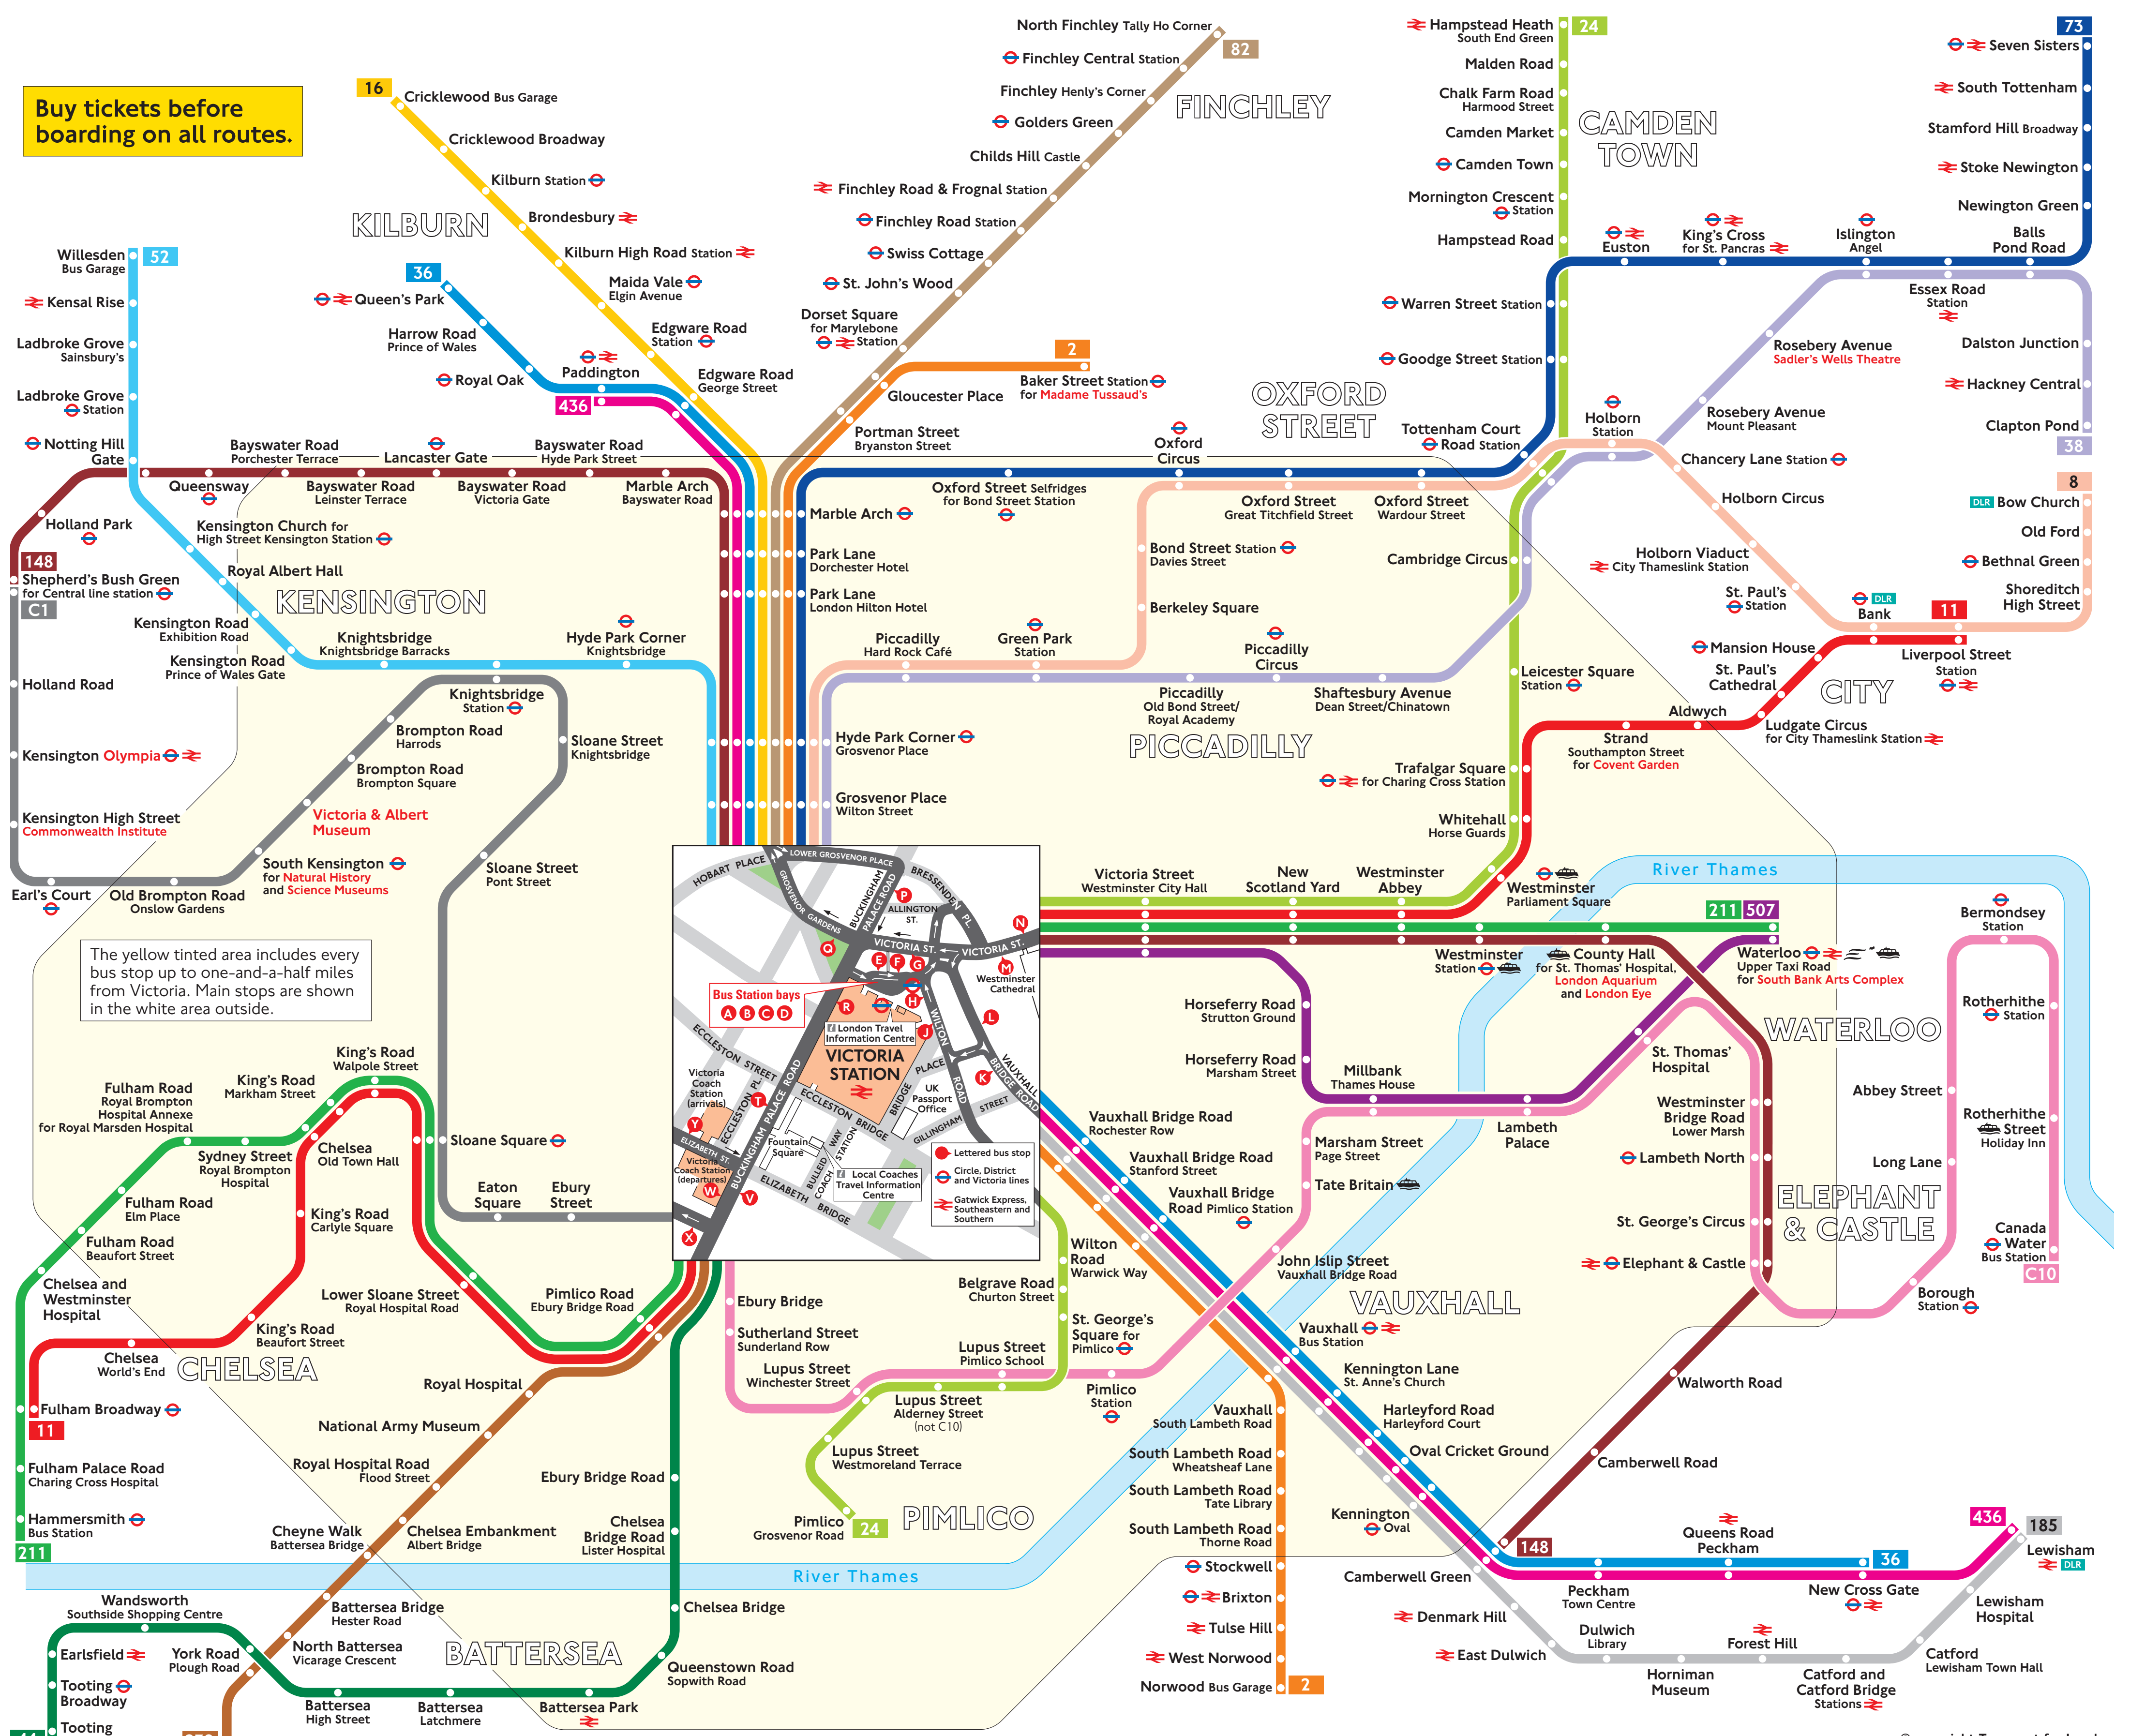

Buses from Victoria

Key

- Connections with Underground
- Connections with National Rail
- Connections with Docklands Light Railway
- Connections with Riverboat services
- Connections with Eurostar
- Daily except Monday to Friday peak hours
- Red names indicate place of interest
- Red discs show the bus stop you need for your chosen bus service. The disc appears on the top of the bus stop in the street (see map of town centre in centre of diagram).

Route finder

Bus service	Towards	Bus stops
2	Baker Street Station	D, K, O
8	Norwood Bus Garage	F, L, P
11	Bow Church	O, N, K, V
16	Fulham Broadway	O, N, T, W
24	Liverpool Street	O, N, T, W
36	Cricklewood	O, N
38	Hampstead Heath	O, N
44	Pimlico	O, N
52	New Cross Gate	F, L, P
73	Queen's Park	O, K, O
82	Clapton	O, O
148	Clapton Pond	O, O
185	Tooting	O, O, V
211	Willesden	O, O, V
239	Stoke Newington	O, O
436	Seven Sisters	O, O
507	North Finchley	O, O
C1	Camberwell Green	O, N, P, O
C10	Shepherd's Bush Green	O, N, O, X

Night buses

Please refer to separate poster nearby for details of Night buses from Victoria Station

Destination finder

Destination	Bus service	Bus stops
A		
Aldwych	11	O, O, T, W
B		
Baker Street Station	2	O, O, O
Bank	8	O, O, O
Battersea Latchmere	44	O, O, O, O
Battersea Bridge Hester Road	239	O, O, O, O
Battersea High Street	44	O, O, O, O
Battersea Park	44	O, O, O, O
Bayswater Road	148	O, O, O, O
Berkeley Square	8	O, O, O
Bermundsey Station	C10	O, O, O, O
Bethnal Green	8	O, O, O
Borough Station	C10	O, O, O, O
Bow Church	8	O, O, O
Brixton	2	O, O, O
Brompton Road	C1	O, O, O, O, X
Brondesbury	16	O, O, O
C		
Camberwell Green	36, 436	O, O, O, O
	148	O, O, O, O
	185	O, O, O
Camden Town	24	O, O, O
Canada Water Bus Station	C10	O, O, O, O
Catford and Catford Bridge	185	O, O, O
Chancery Lane Station	8	O, O, O
Charing Cross Station	11	O, O, O, O, W
Charing Cross Hospital (Fulham)	211	O, O, O, O, O
Chelsea Old Town Hall	11, 211	O, O, O, O, O, O
Chelsea World's End	11	O, O, O, O, O
Chelsea and Westminster Hospital	211	O, O, O, O, O, O
City Thameslink Station	8	O, O, O
	11	O, O, O, O, W
Clapham Junction	239	O, O, O, O
Clapton Pond	38	O, O, O
County Hall	148	O, O, O, O, O
	211	O, O, O, O, O
Cricklewood	16	O, O, O
D		
Dalston Junction	38	O, O, O
Denmark Hill	185	O, O, O
Dulwich Library	185	O, O, O
E		
Earl's Court	C1	O, O, O, O, O, O
Earlsfield	44	O, O, O, O
East Dulwich	185	O, O, O
Eaton Square	C1	O, O, O, O, X
Edgware Road George Street	16	O, O, O, O
Edgware Road Station	36, 436	O, O, O, O
Elephant & Castle	148	O, O, O, O
Essex Road Station	C10	O, O, O, O, O
Fulham Broadway	11, 211	O, O, O, O, O
F		
Finchley Central	82	O, O, O
Finchley Road Station	82	O, O, O
Forest Hill	185	O, O, O
Fulham Broadway	11, 211	O, O, O, O, O
G		
Golders Green	82	O, O, O
Green Park Station	8	O, O, O
	38	O, O, O
H		
Hackney Central	38	O, O, O, O
Hammersmith Bus Station	211	O, O, O, O, O