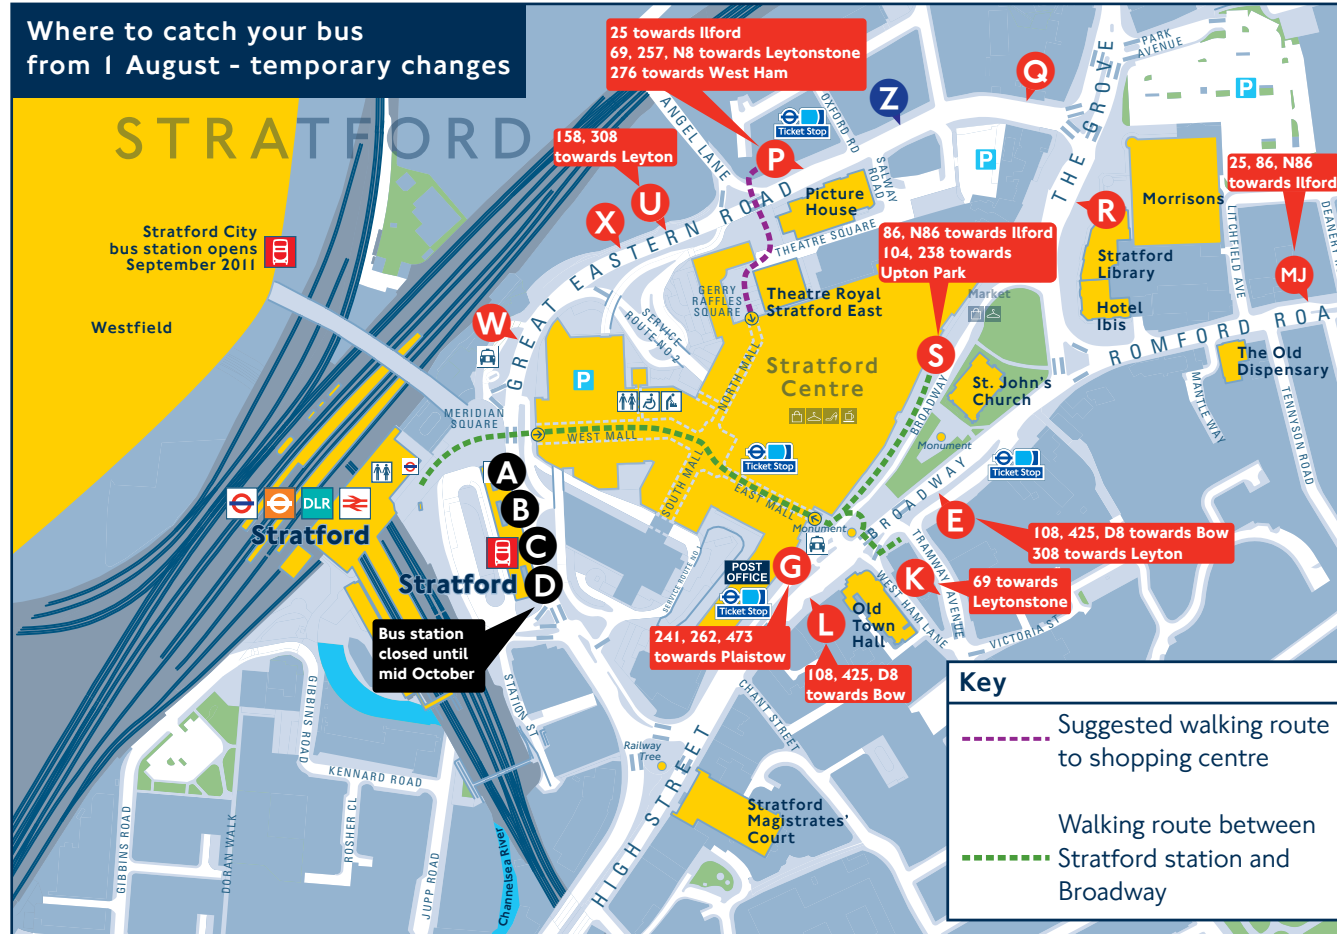

Temporary changes to bus stopping arrangements in Stratford

Stratford bus station will close from Monday 1 August 2011 until mid October to allow for refurbishment work to take place.

During this time buses will not stop at the bus station and some routes will be unable to serve the eastbound stops in Stratford Broadway.

For details of the alternative stopping arrangements, please see over.

Where to catch your bus in Stratford from Monday 1 August 2011

Bus route	Towards	Bus stops
25	Ilford	P MJ
	Oxford Circus	E L (no change)
69	Canning Town	E R (no change)
	Walthamstow	K P Q
86	Romford	S MJ
104	Manor Park	S
108	Lewisham	E L
158	Chingford Mount	U
238	Barking	S
241	Canning Town	G
257	Walthamstow	P Q
262	East Beckton	G
276	Newham General Hospital	P
	Stoke Newington	L (no change)
308	Clapton Park	E U
	Wanstead	R (no change)
425	Clapton	E L
473	North Woolwich	G
D8	Crossharbour	E L
N8	Hainault	P Q
	Oxford Circus	E L R (no change)
N86	Harold Hill	S MJ

Coaches

National Express coaches to Cambridge and East Anglia will stop at temporary stop **Z** on Great Eastern Road

Route **741** to Bishop's Stortford will stop at temporary stop **Z** on Great Eastern Road

Please look out for further information nearer to the time or visit **tfl.gov.uk/livetravelnews**

The current Stratford bus station will remain closed until mid October and temporary stopping arrangements will continue until it reopens.