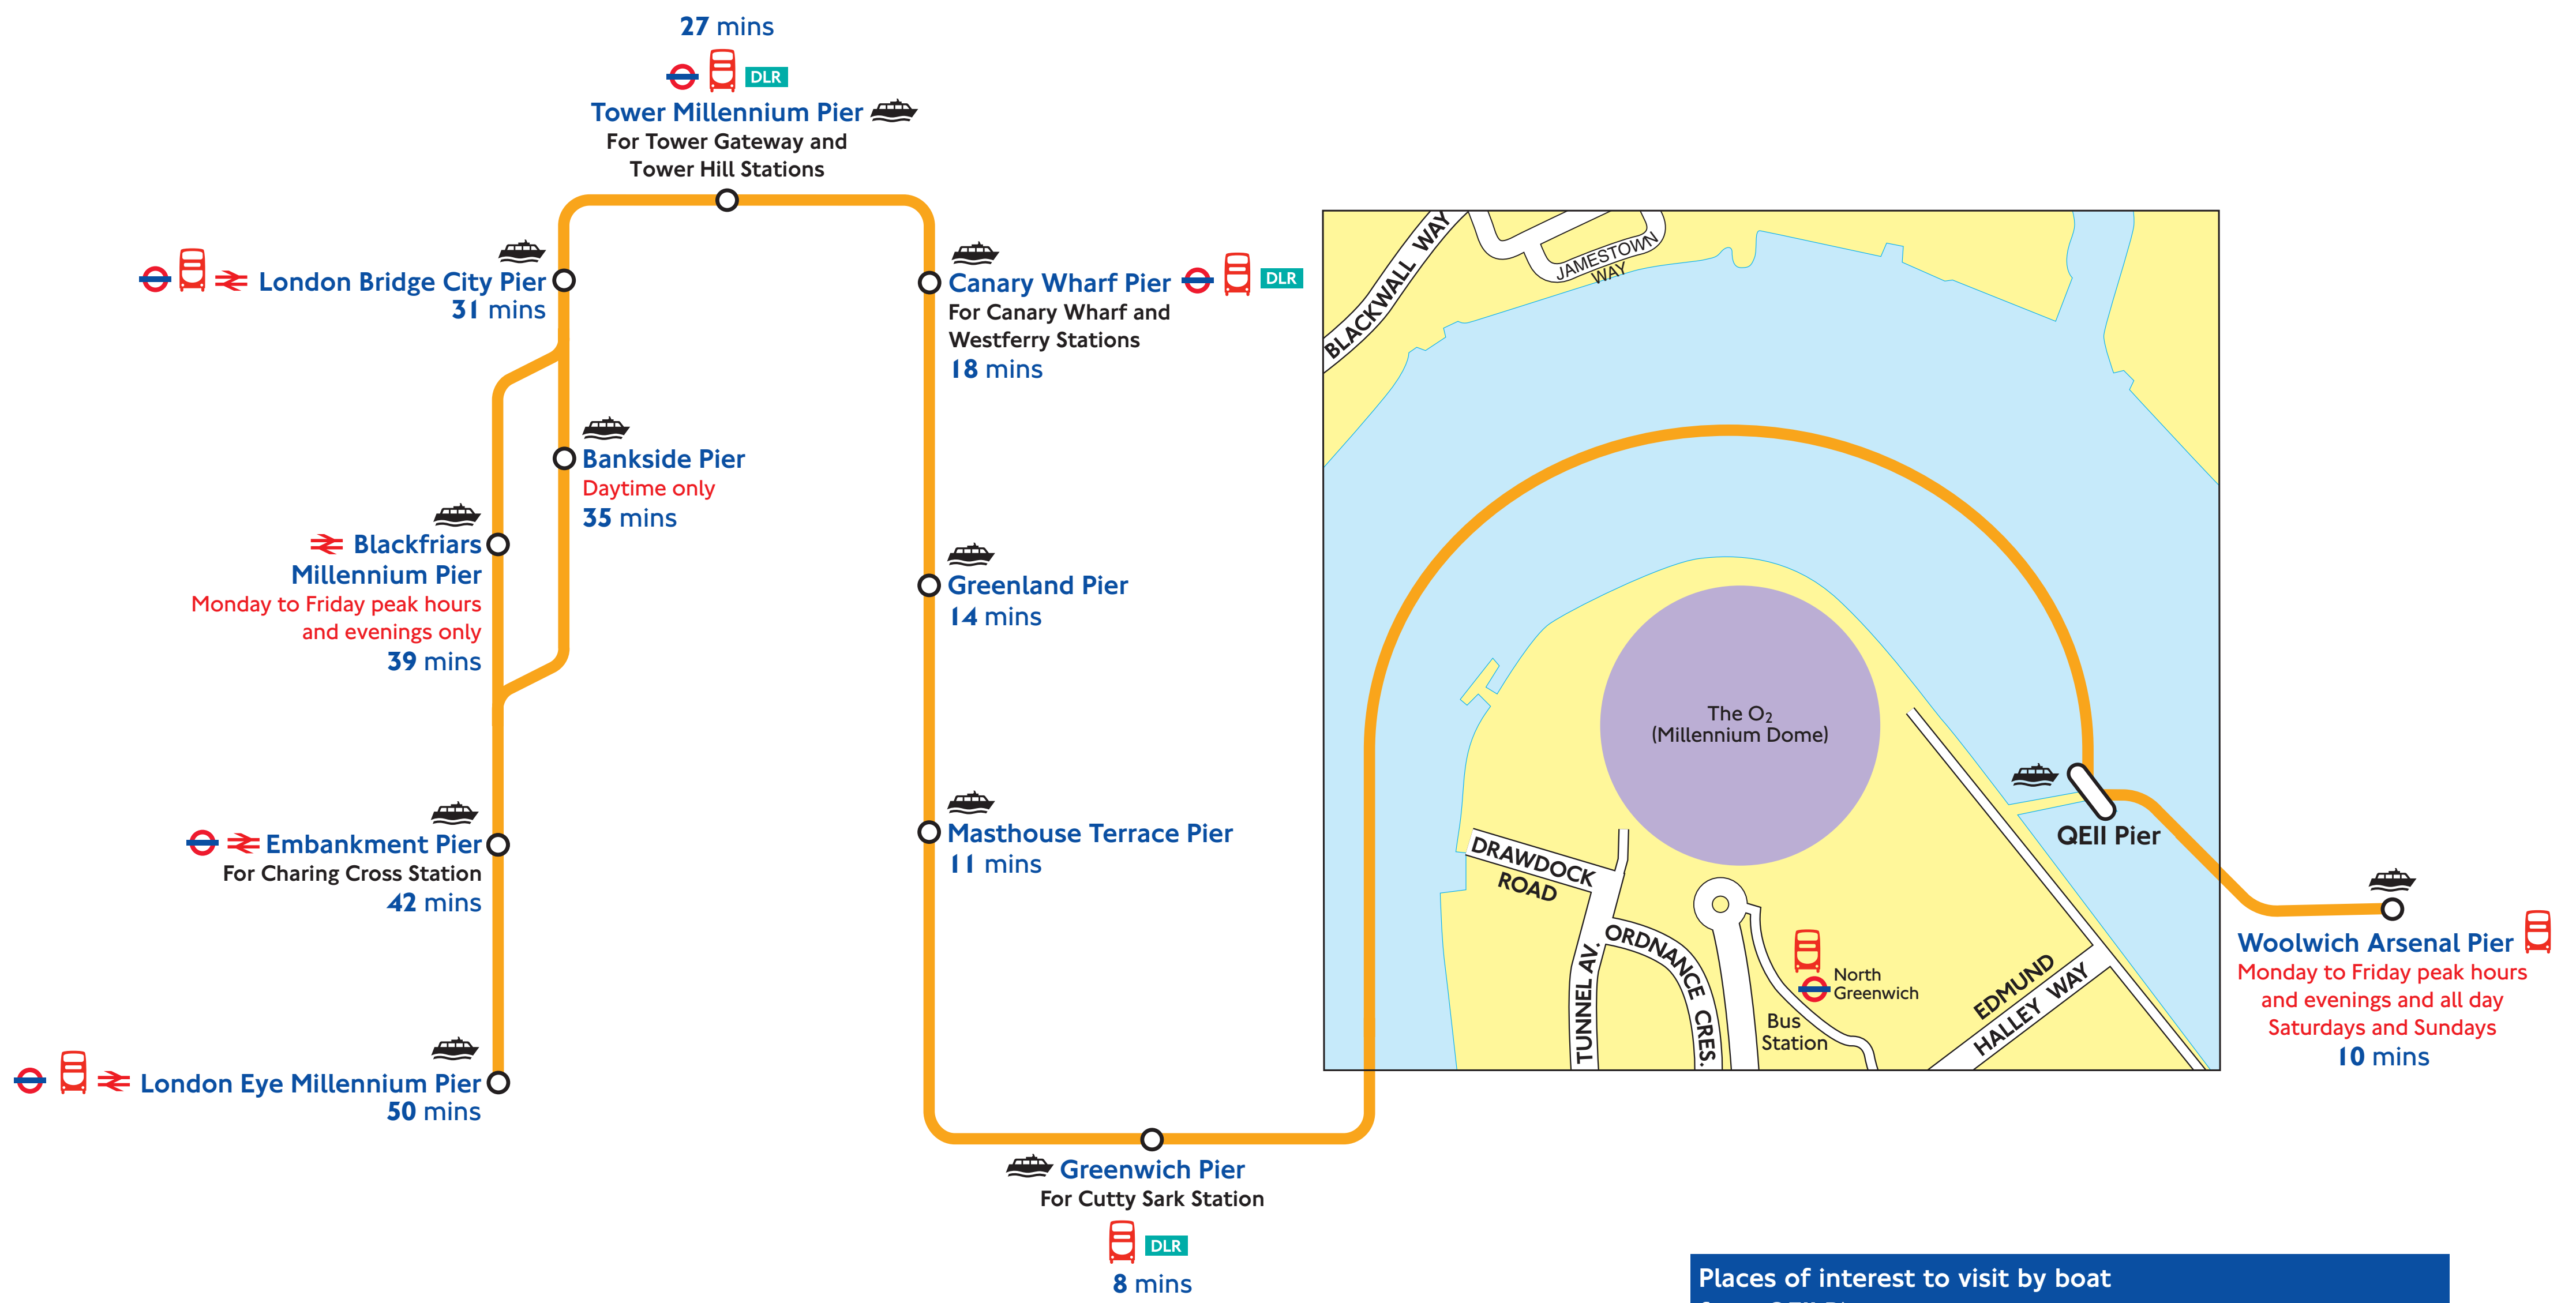

Boats from QEII Pier

Places of interest to visit by boat from QEII Pier

Place of interest	Nearest pier
B	
BFI IMAX	London Eye Millennium Pier
Bramah Museum of Tea & Coffee	Bankside Pier
Britain at War Experience	London Bridge City Pier
C	
Canary Wharf Tower	Canary Wharf Pier
City Hall	London Bridge City Pier
City of London	Blackfriars Millennium Pier or Tower Millennium Pier
Cleopatra's Needle	Embankment Pier
Clink Museum	Bankside Pier or London Bridge City Pier
Covent Garden	Embankment Pier
D	
Dali Universe	London Eye Millennium Pier
F	
Firepower and Heritage Centre	Woolwich Arsenal Pier
Florence Nightingale Museum	London Eye Millennium Pier
G	
Greenwich Market	Greenwich Pier
Greenwich Park	Greenwich Pier
H	
Hay's Galleria	London Bridge City Pier
HMS Belfast	London Bridge City Pier
I	
Isle of Dogs	Canary Wharf Pier
L	
London Aquarium	London Eye Millennium Pier
London Dungeon	London Bridge City Pier
London Eye	London Eye Millennium Pier
N	
National Maritime Museum	Greenwich Pier
O	
Old Operating Theatre	London Bridge City Pier
R	
Royal Artillery Museum	Woolwich Arsenal Pier
Royal Naval College	Greenwich Pier
Royal Observatory	Greenwich Pier
S	
St. Katharine's Dock	Tower Millennium Pier
St. Paul's Cathedral	Blackfriars Millennium Pier
Shakespeare's Globe	Bankside Pier
Southbank Centre	London Eye Millennium Pier
Southwark Cathedral	London Bridge City Pier
T	
Tate Modern	Bankside Pier
Tower Bridge Experience	Tower Millennium Pier
Tower of London	Tower Millennium Pier
Trafalgar Square	Embankment Pier
V	
Vinopolis City of Wine	Bankside Pier

Key to symbols

- Pier
- Underground interchange
- Bus interchange
- Docklands Light Railway interchange
- Rail interchange
- Bus stop

Key to boat services from QEII Pier to:-

- Greenwich, Masthouse Terrace, Greenland, Canary Wharf, Tower, London Bridge, Bankside, Blackfriars, Embankment and London Eye or Woolwich Arsenal operated by Thames Clippers
- x mins Average journey times in minutes from QEII Pier