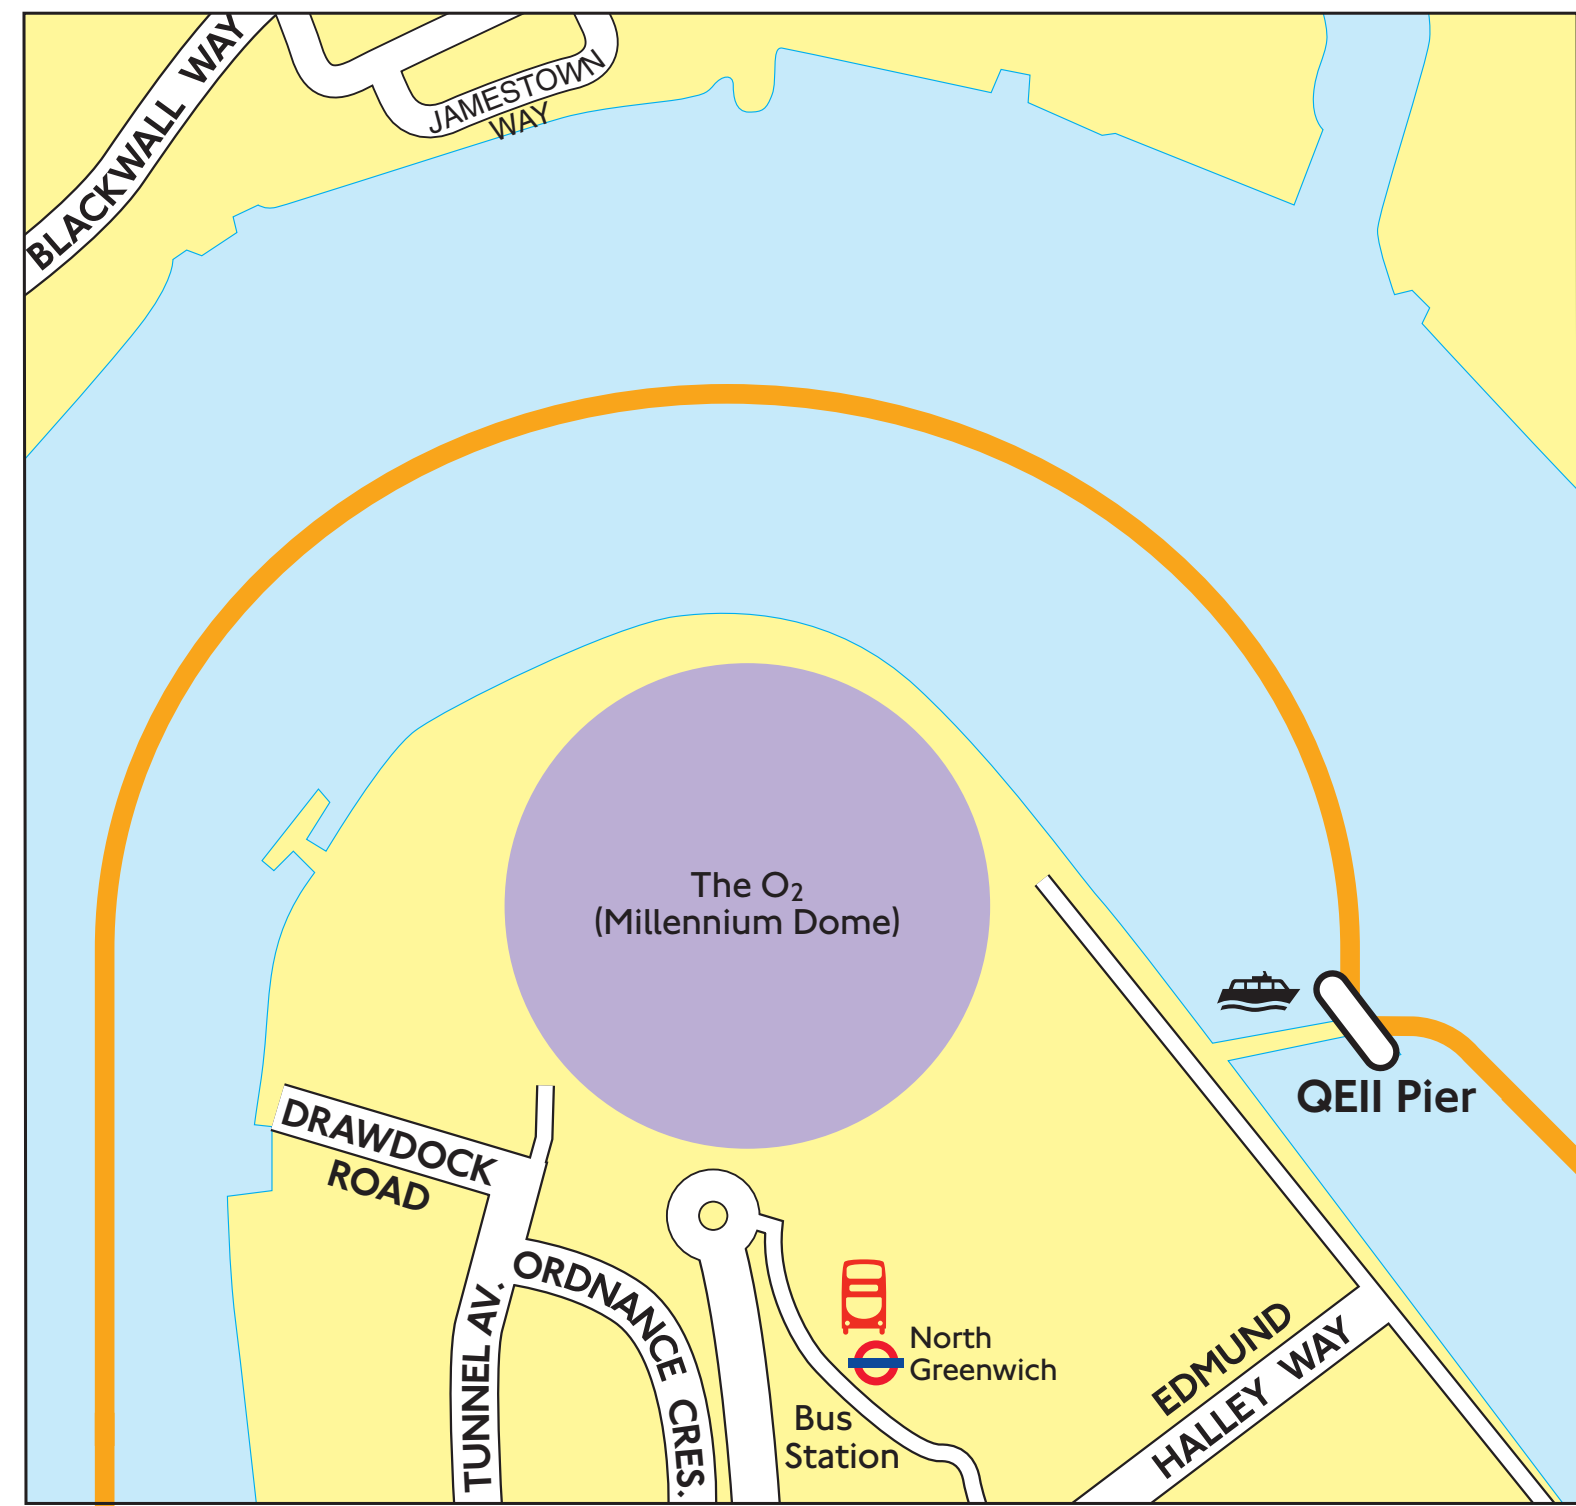

Boats from QEII Pier

Places of interest to visit by boat from QEII Pier

Place of interest	Nearest pier
B	
BFI IMAX	London Eye Millennium Pier
Bramah Museum of Tea & Coffee	Bankside Pier
Britain at War Experience	London Bridge City Pier
C	
Canary Wharf Tower	Canary Wharf Pier
City Hall	London Bridge City Pier
City of London	Blackfriars Millennium Pier or Tower Millennium Pier
Cleopatra's Needle	Embankment Pier
Clink Museum	Bankside Pier or London Bridge City Pier
Covent Garden	Embankment Pier
D	
Dali Universe	London Eye Millennium Pier
F	
Firepower and Heritage Centre	Woolwich Arsenal Pier
Florence Nightingale Museum	London Eye Millennium Pier
G	
Greenwich Market	Greenwich Pier
Greenwich Park	Greenwich Pier
H	
Hay's Galleria	London Bridge City Pier
HMS Belfast	London Bridge City Pier
I	
Isle of Dogs	Canary Wharf Pier
L	
London Aquarium	London Eye Millennium Pier
London Dungeon	London Bridge City Pier
London Eye	London Eye Millennium Pier
N	
National Maritime Museum	Greenwich Pier
O	
Old Operating Theatre	London Bridge City Pier
R	
Royal Artillery Museum	Woolwich Arsenal Pier
Royal Naval College	Greenwich Pier
Royal Observatory	Greenwich Pier
S	
St. Katharine's Dock	Tower Millennium Pier
St. Paul's Cathedral	Blackfriars Millennium Pier
Shakespeare's Globe	Bankside Pier
Southbank Centre	London Eye Millennium Pier
Southwark Cathedral	London Bridge City Pier
T	
Tate Modern	Bankside Pier
Tower Bridge Experience	Tower Millennium Pier
Tower of London	Tower Millennium Pier
Trafalgar Square	Embankment Pier
V	
Vinopolis City of Wine	Bankside Pier

Key to symbols

- Pier
- Underground interchange
- Bus interchange
- Docklands Light Railway interchange
- Rail interchange
- Bus stop

Key to boat services from QEII Pier to:-

- Greenwich, Masthouse Terrace, Greenland, Canary Wharf, Tower, London Bridge, Bankside, Blackfriars, Embankment and London Eye or Woolwich Arsenal operated by Thames Clippers
- x mins Average journey times in minutes from QEII Pier