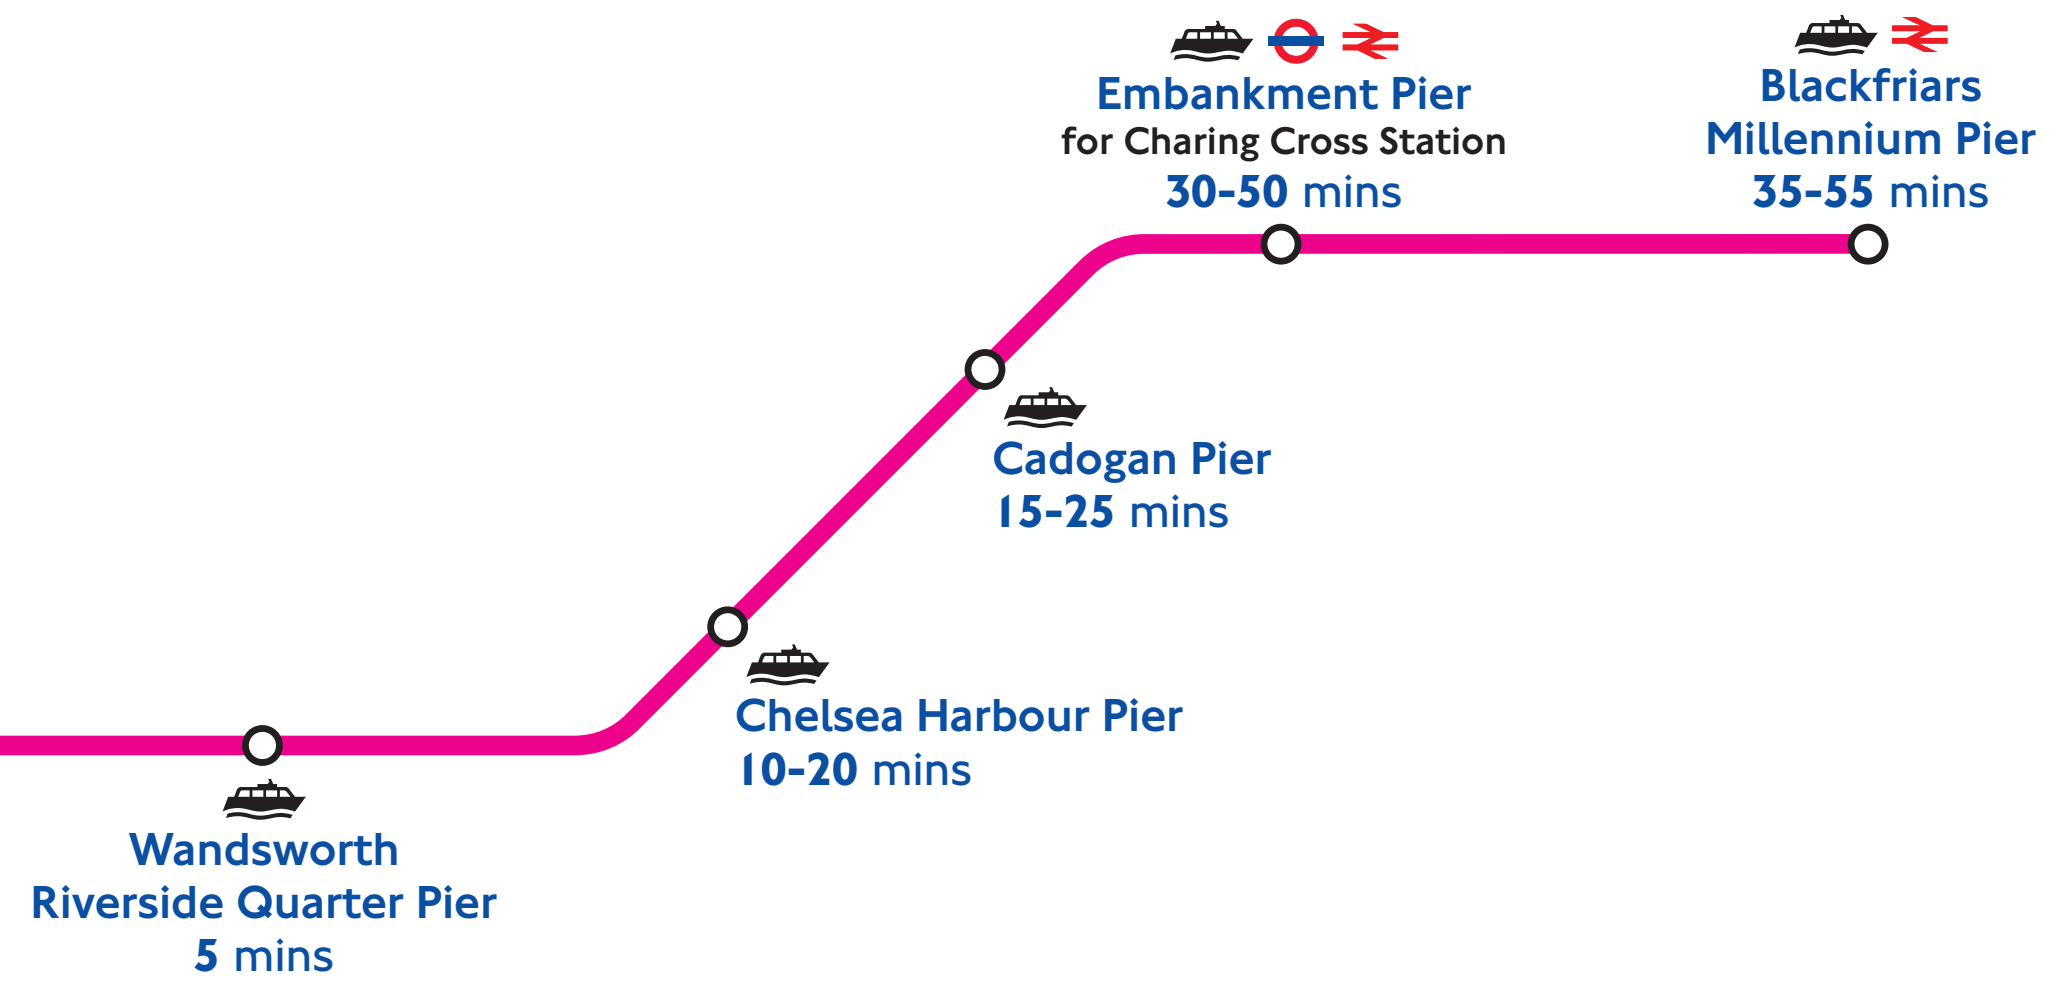

### Key to boat services

from Putney Pier to:-

**—** Wandsworth Riverside Quarter, Chelsea Harbour, Cadogan, Embankment and Blackfriars operated by Thames Executive Charters

**x mins** Average journey times in minutes from Putney Pier

Putney Pier is only served during Monday to Friday peak hours

### Key to symbols

- Pier
- Underground interchange
- Bus stop

**Travelcard holders are entitled to a discount of 33% on most boat services. Please check before buying your ticket.**

**For full details of all riverboat services, please pick up a booklet at this pier or any central London Underground station.**

### Places of interest to visit by boat from Putney Pier

Place of interest	Nearest pier
<b>C</b>	
City of London	Blackfriars Millennium Pier
Cleopatra's Needle	Embankment Pier
Covent Garden	Embankment Pier
<b>S</b>	
St. Paul's Cathedral	Blackfriars Millennium Pier
<b>T</b>	
Trafalgar Square	Embankment Pier