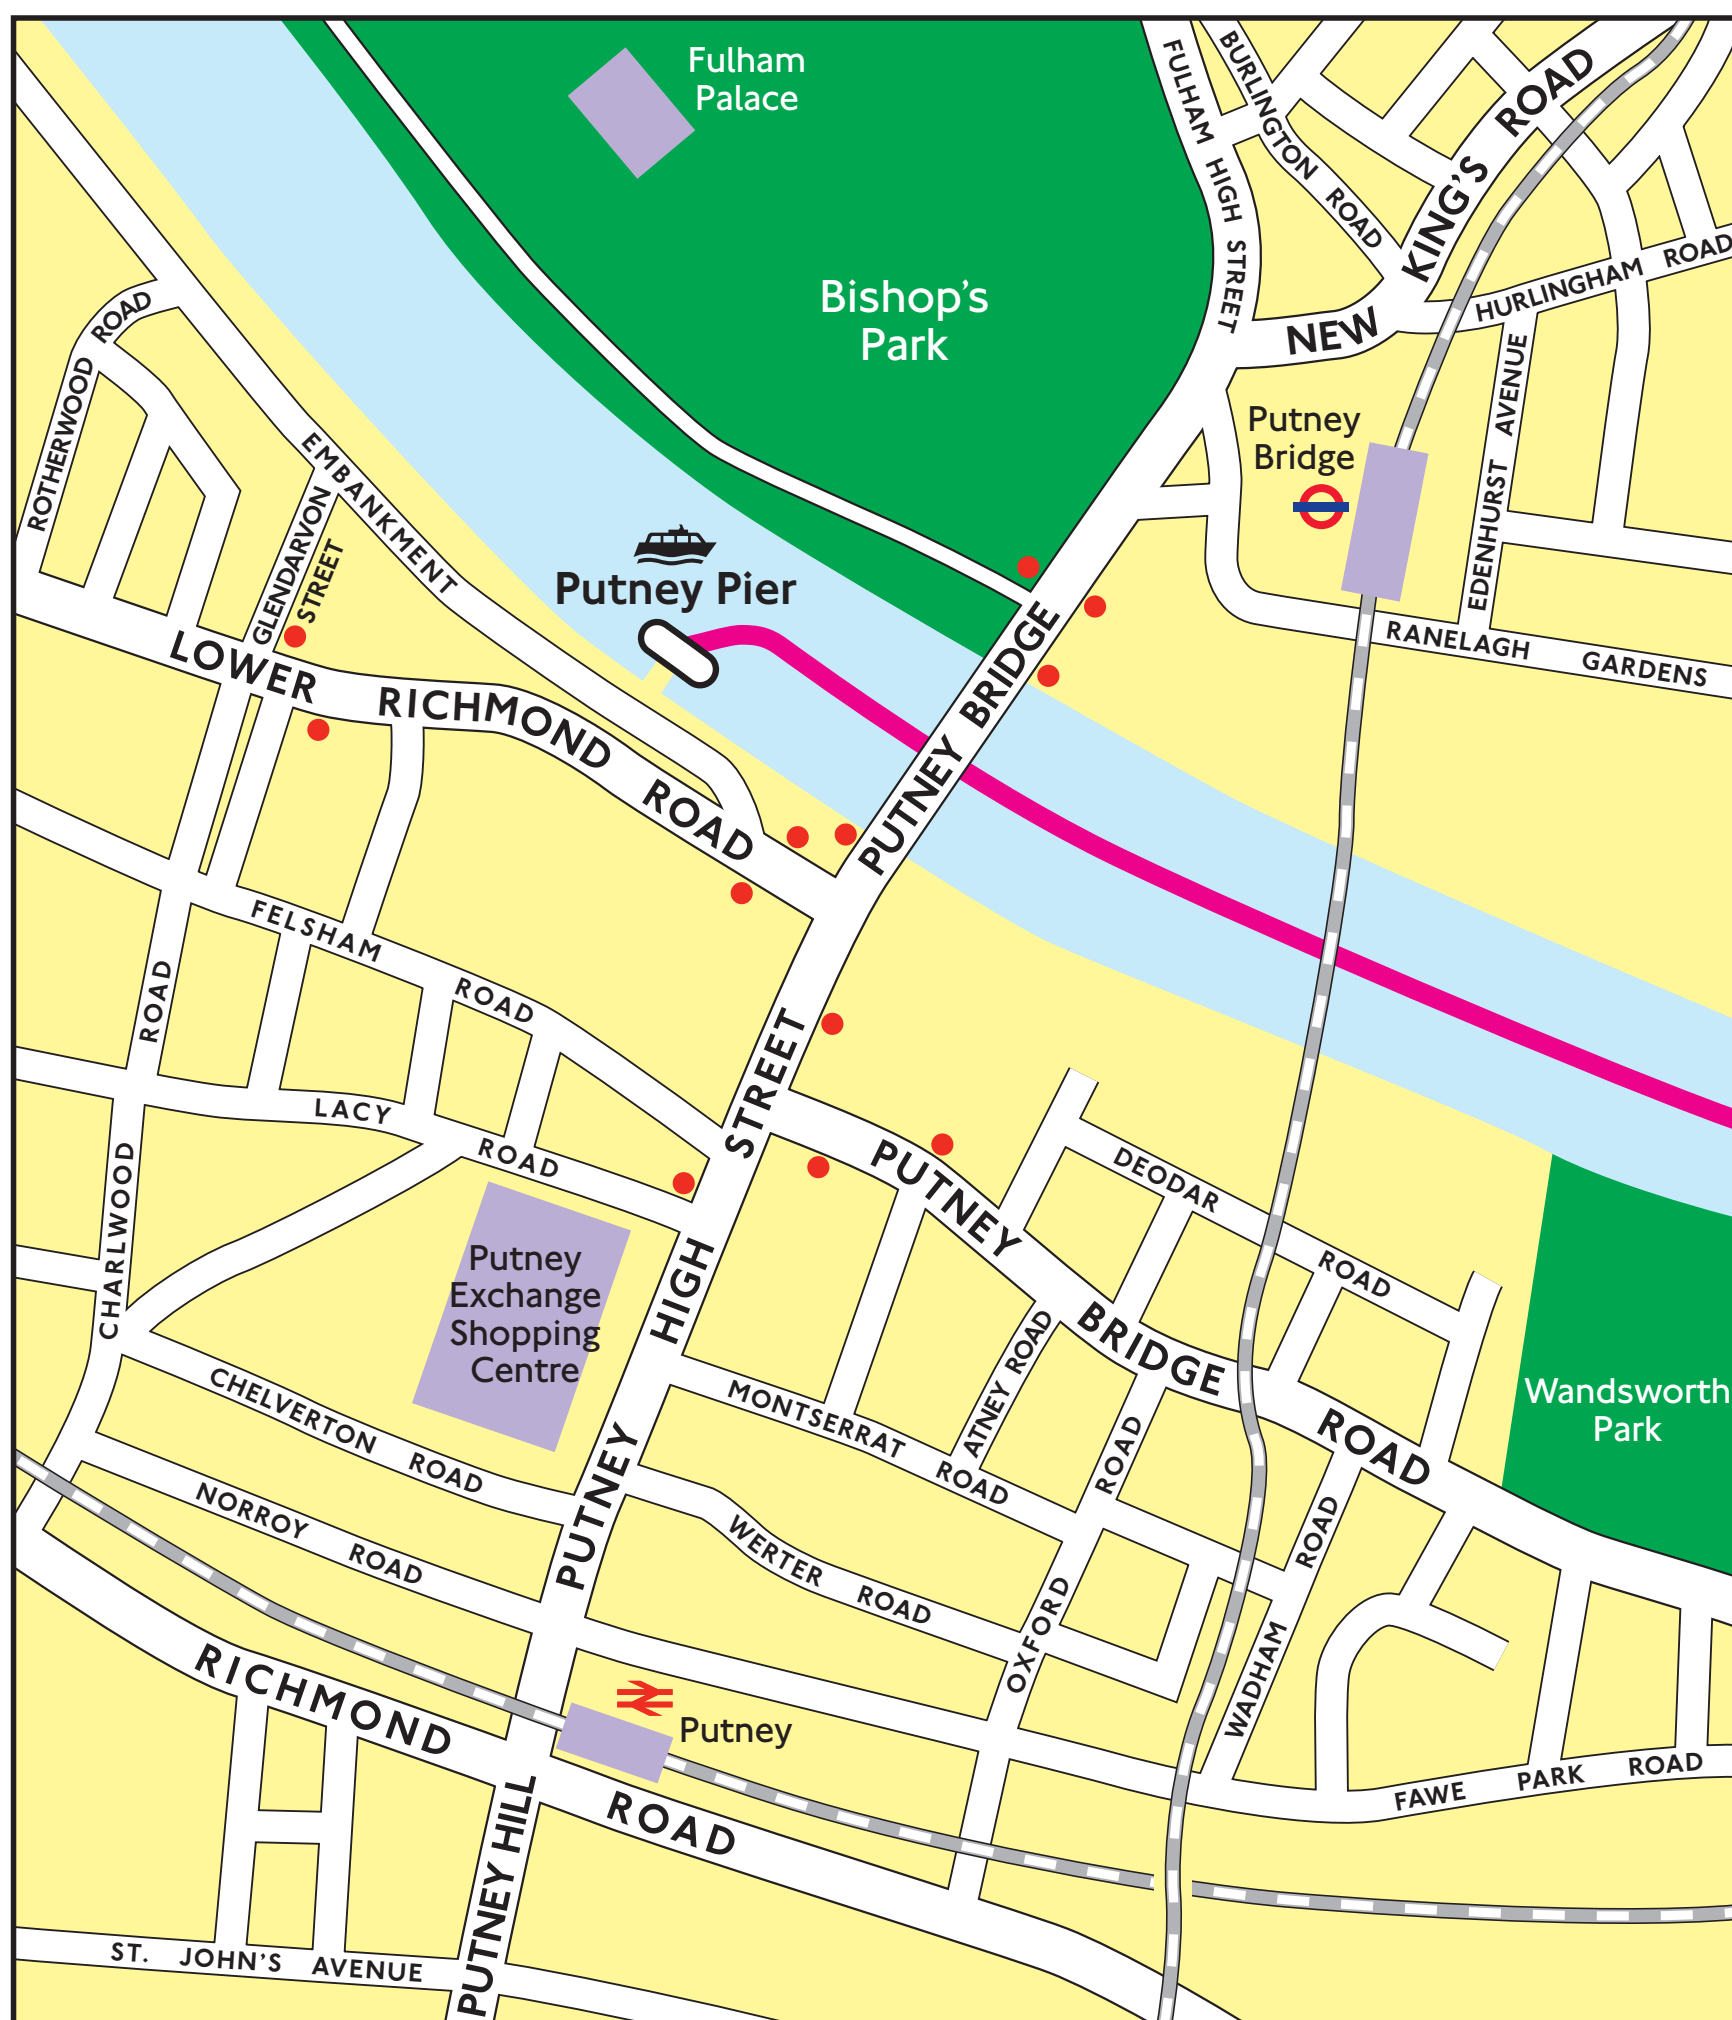

# Boats from Putney Pier

### Key to boat services

from Putney Pier to:-

**—** Wandsworth Riverside Quarter, Chelsea Harbour, Cadogan, Embankment and Blackfriars operated by Thames Executive Charters

**x mins** Average journey times in minutes from Putney Pier

Putney Pier is only served during Monday to Friday peak hours

### Places of interest to visit by boat from Putney Pier

Place of interest	Nearest pier
<b>C</b>	
City of London	Blackfriars Millennium Pier
Cleopatra's Needle	Embankment Pier
Covent Garden	Embankment Pier
<b>S</b>	
St. Paul's Cathedral	Blackfriars Millennium Pier
<b>T</b>	
Trafalgar Square	Embankment Pier