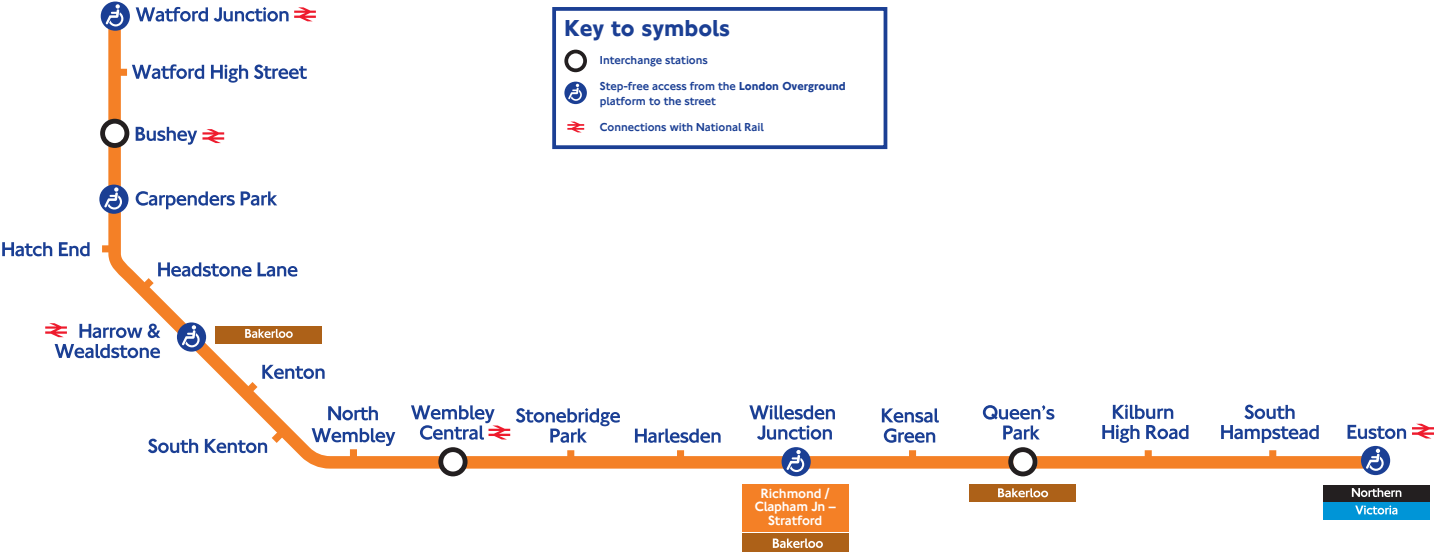

Watford Junction – Euston