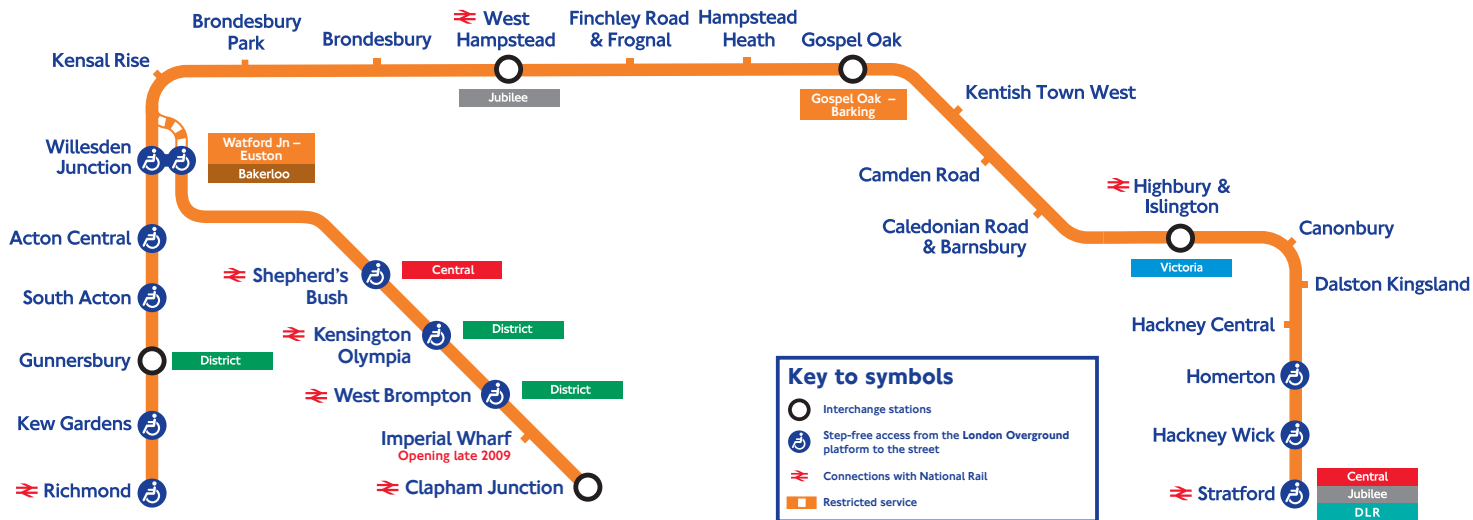

# Richmond / Clapham Junction – Stratford

# Eastbound towards Stratford