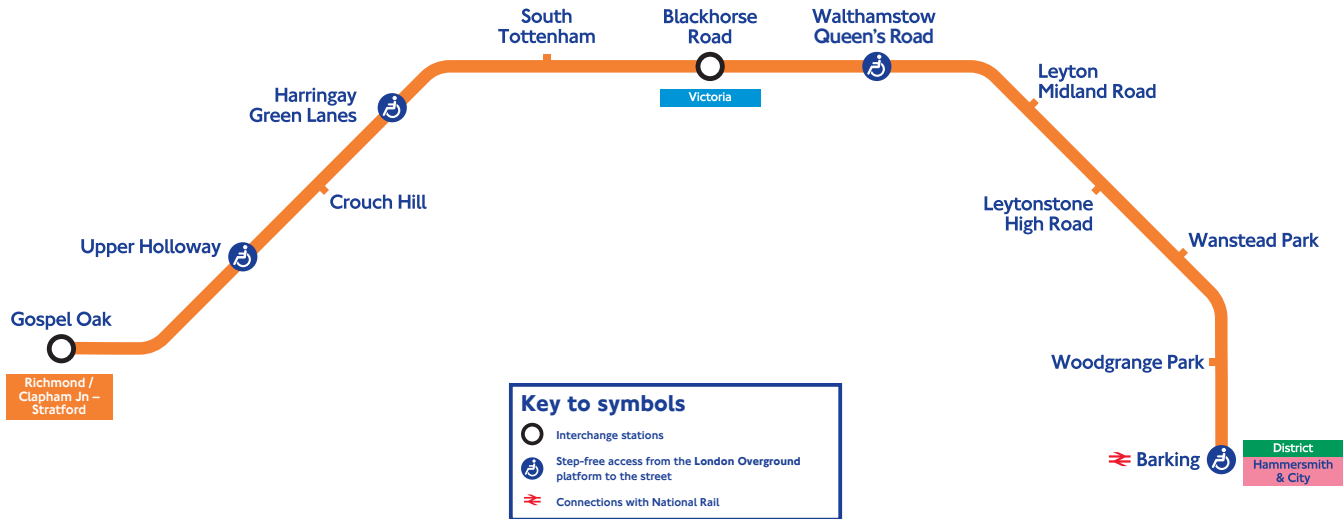

# Eastbound towards Barking

# Westbound towards Gospel Oak

Barking	0905	0935		2305
Woodgrange Park	0908	0938		2308
Wanstead Park	0911	0941	then	2311
Leytonstone High Road	0915	0945	at the	2315
Leyton Midland Road	0917	0947	same	2317
Walthamstow Queen's Road	0920	0950	time	2320
Blackhorse Road	0923	0953	past	2323
South Tottenham	0927	0957	each	2327
Harringay Green Lanes	0930	1000	hour	2330
Crouch Hill	0933	1003	until	2333
Upper Holloway	0935	1005		2335
Gospel Oak	0940	1010		2340

- b From 14 December until 24 December the 1225 departure from Gospel Oak arrives Barking 1304