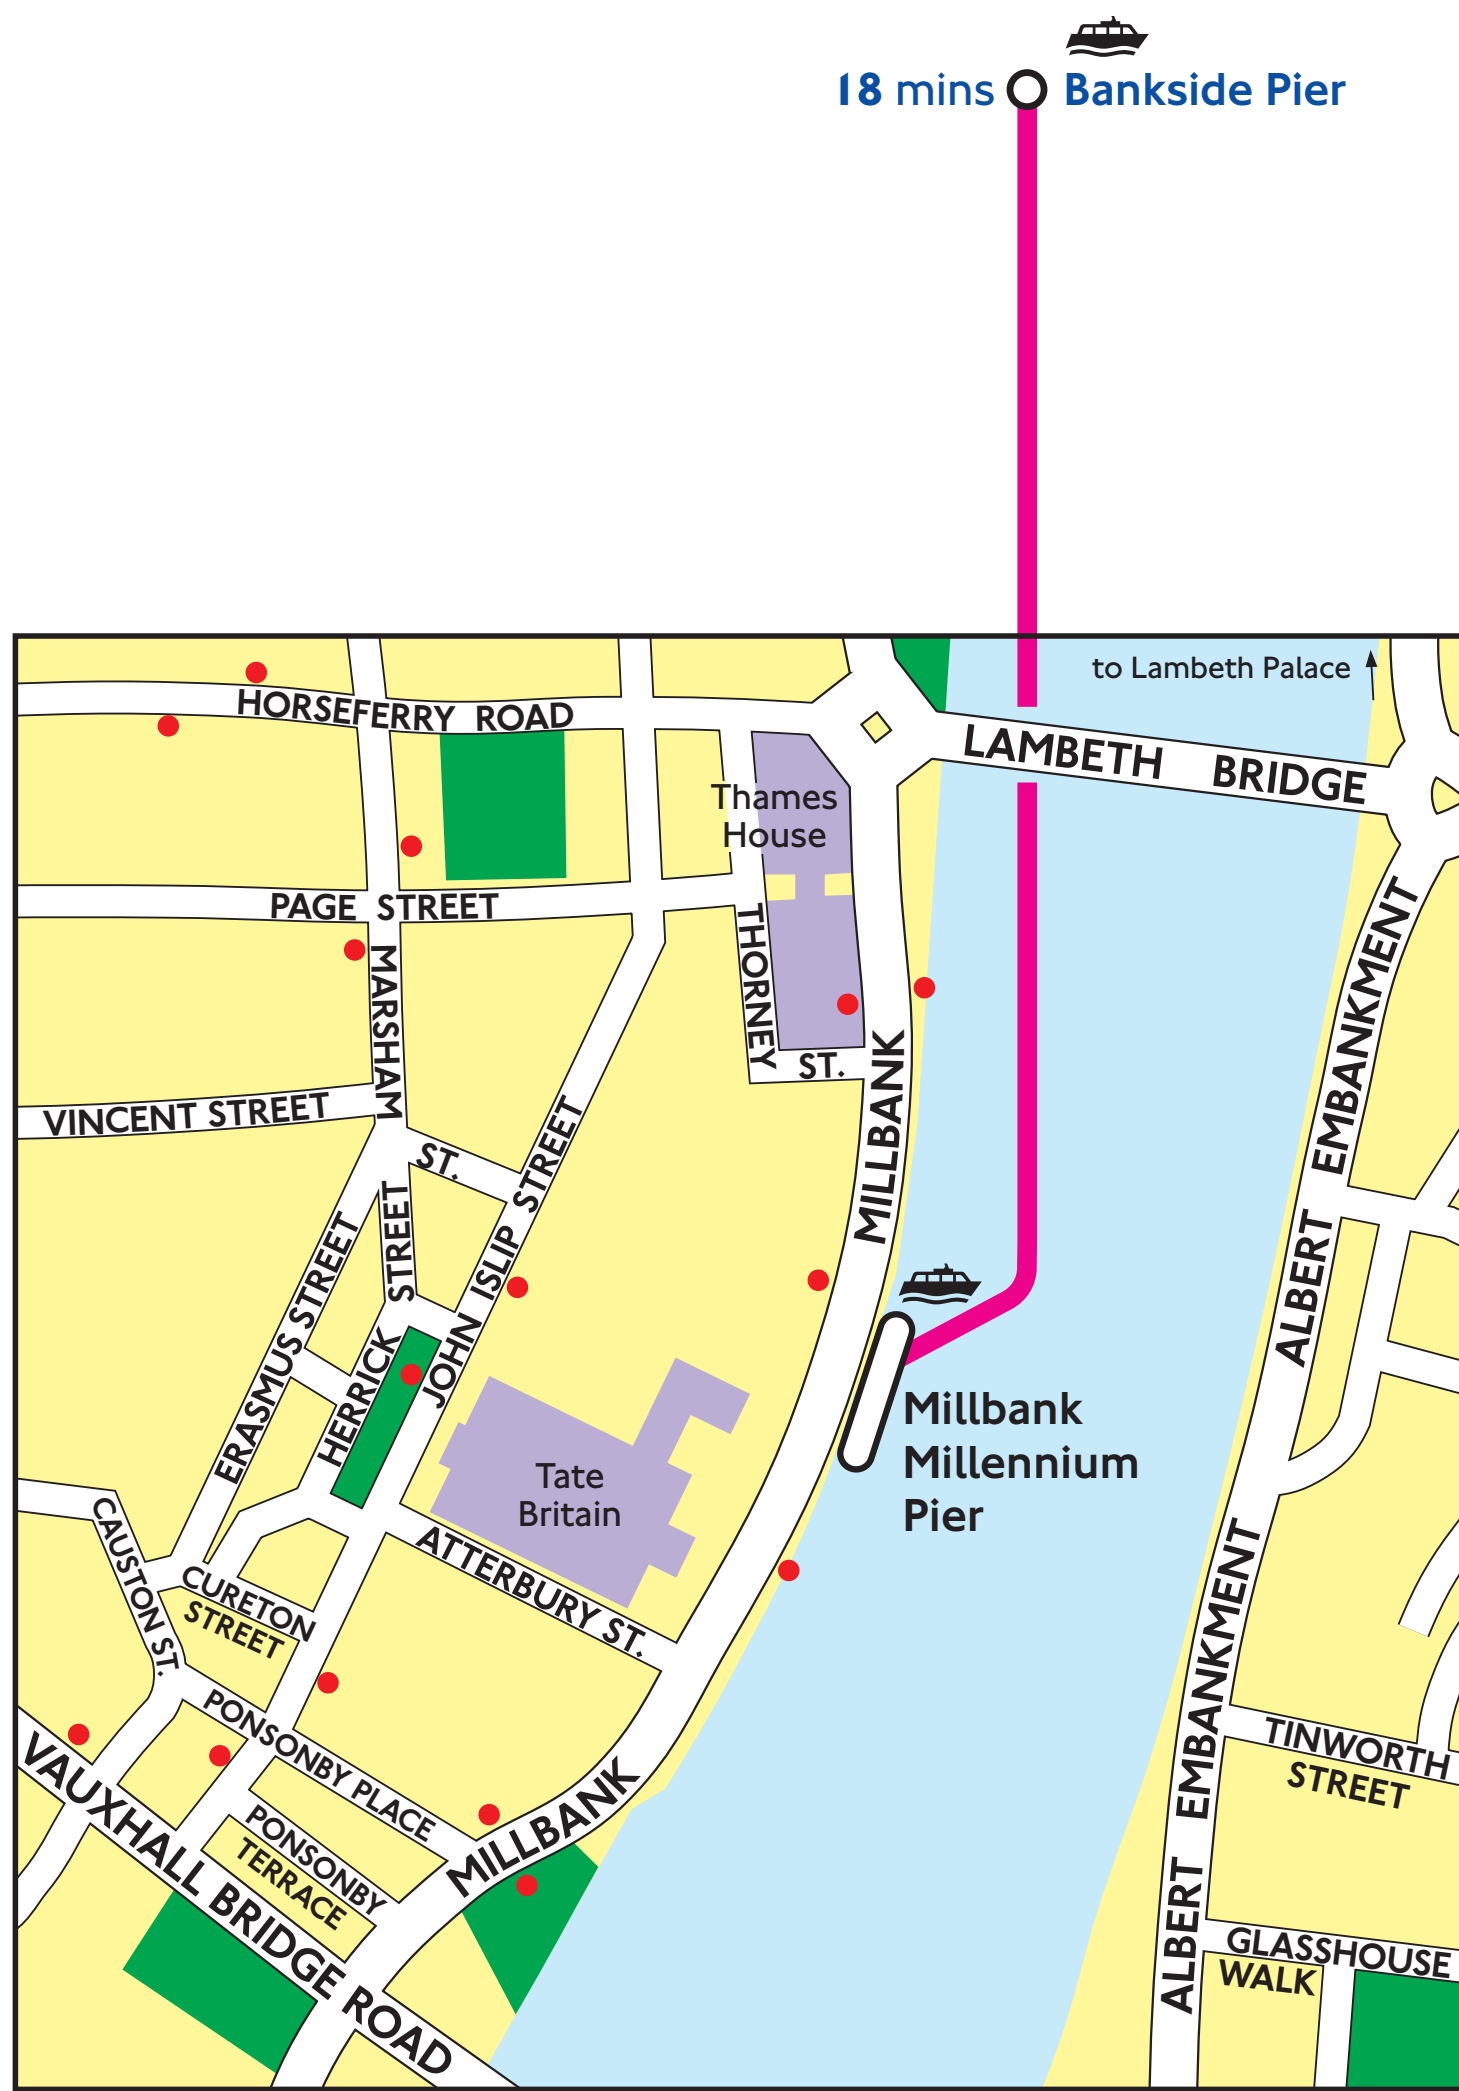

Boats from Millbank Millennium Pier

Places of interest within walking distance of Millbank Millennium Pier (Please see map)

Tate Britain

Places of interest to visit by boat from Millbank Millennium Pier

Place of interest	Nearest pier
C	
Clink Museum	Bankside Pier
S	
Shakespeare's Globe	Bankside Pier
T	
Tate Modern	Bankside Pier
V	
Vinopolis City of Wine	Bankside Pier

Key to boat services

from Millbank Millennium Pier to:-

— Bankside
operated by Thames Clippers

x mins Average journey times in minutes from Millbank Millennium Pier

Key to symbols

Pier Bus stop

Travelcard holders are entitled to a discount of 33% on most boat services. Please check before buying your ticket.

For full details of all riverboat services, please pick up a booklet at this pier or any central London Underground station.

Millbank Millennium Pier, Spring/Summer 09 TFL15416.03.09

Website
tfl.gov.uk

24 hour travel information
020 7222 1234