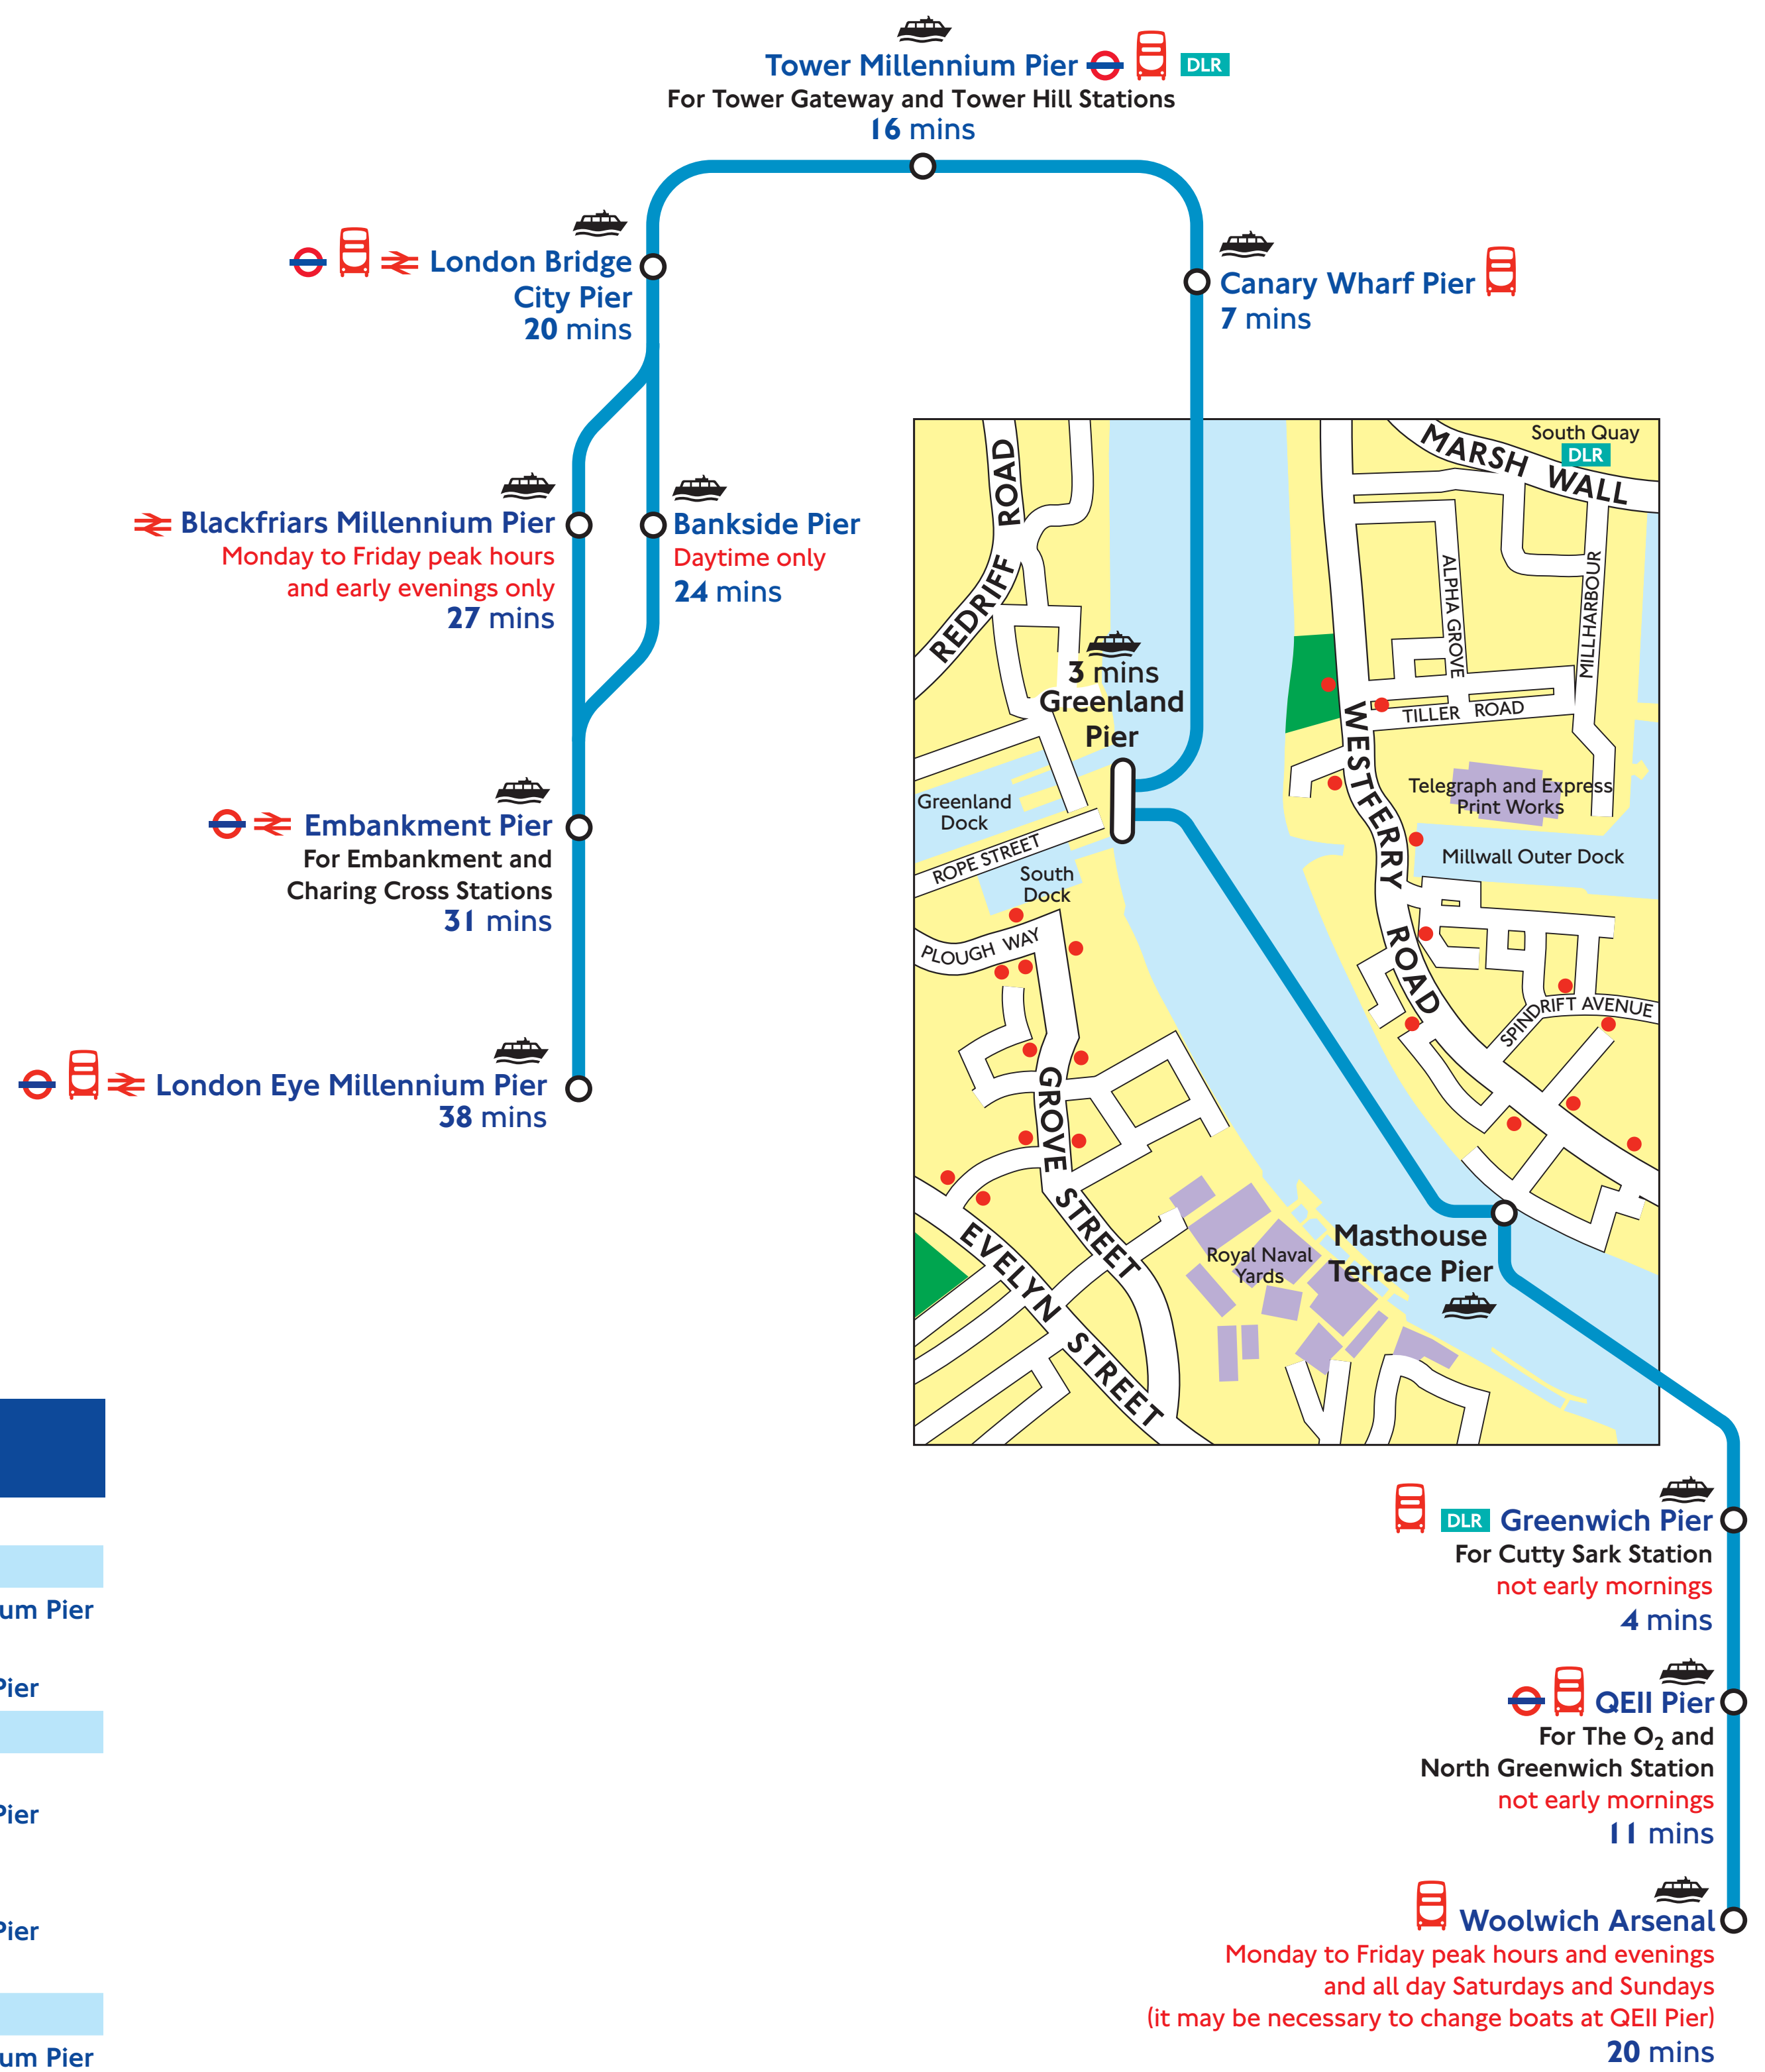

Boats from Masthouse Terrace Pier

Places of interest to visit by boat from Masthouse Terrace Pier

Place of interest	Nearest pier
B	
BFI IMAX	London Eye Millennium Pier
Bramah Museum of Tea & Coffee	Bankside Pier
Britain at War Experience	London Bridge City Pier
C	
Canary Wharf Tower	Canary Wharf Pier
City Hall	London Bridge City Pier
Cleopatra's Needle	Embankment Pier
Clink Museum	Bankside Pier or London Bridge City Pier
Covent Garden	Embankment Pier
D	
Dali Universe	London Eye Millennium Pier
F	
Firepower and Heritage Centre	Woolwich Arsenal Pier
Florence Nightingale Museum	London Eye Millennium Pier
G	
Greenwich Market	Greenwich Pier
Greenwich Park	Greenwich Pier
H	
Hay's Galleria	London Bridge City Pier
HMS Belfast	London Bridge City Pier
I	
Isle of Dogs	Canary Wharf Pier
L	
London Aquarium	London Eye Millennium Pier
London Dungeon	London Bridge City Pier
London Eye	London Eye Millennium Pier
N	
National Maritime Museum	Greenwich Pier
O	
Old Operating Theatre	London Bridge City Pier
O ₂ , The	QEII Pier
R	
Royal Artillery Museum	Woolwich Arsenal Pier
Royal Naval College	Greenwich Pier
Royal Observatory	Greenwich Pier
S	
St. Katharine's Dock	Tower Millennium Pier
St. Paul's Cathedral	Blackfriars Millennium Pier
Shakespeare's Globe	Bankside Pier
Southbank Centre	London Eye Millennium Pier
Southwark Cathedral	London Bridge City Pier
T	
Tate Modern	Bankside Pier
Tower Bridge Experience	Tower Millennium Pier
Tower of London	Tower Millennium Pier
Trafalgar Square	Embankment Pier
V	
Vinopolis City of Wine	Bankside Pier

Key to boat services

from Masthouse Terrace Pier to:-

— Greenland, Canary Wharf, Tower, London Bridge City, Bankside, Blackfriars, Embankment and London Eye or Greenwich, QEII (for The O₂) and Woolwich Arsenal operated by Thames Clippers