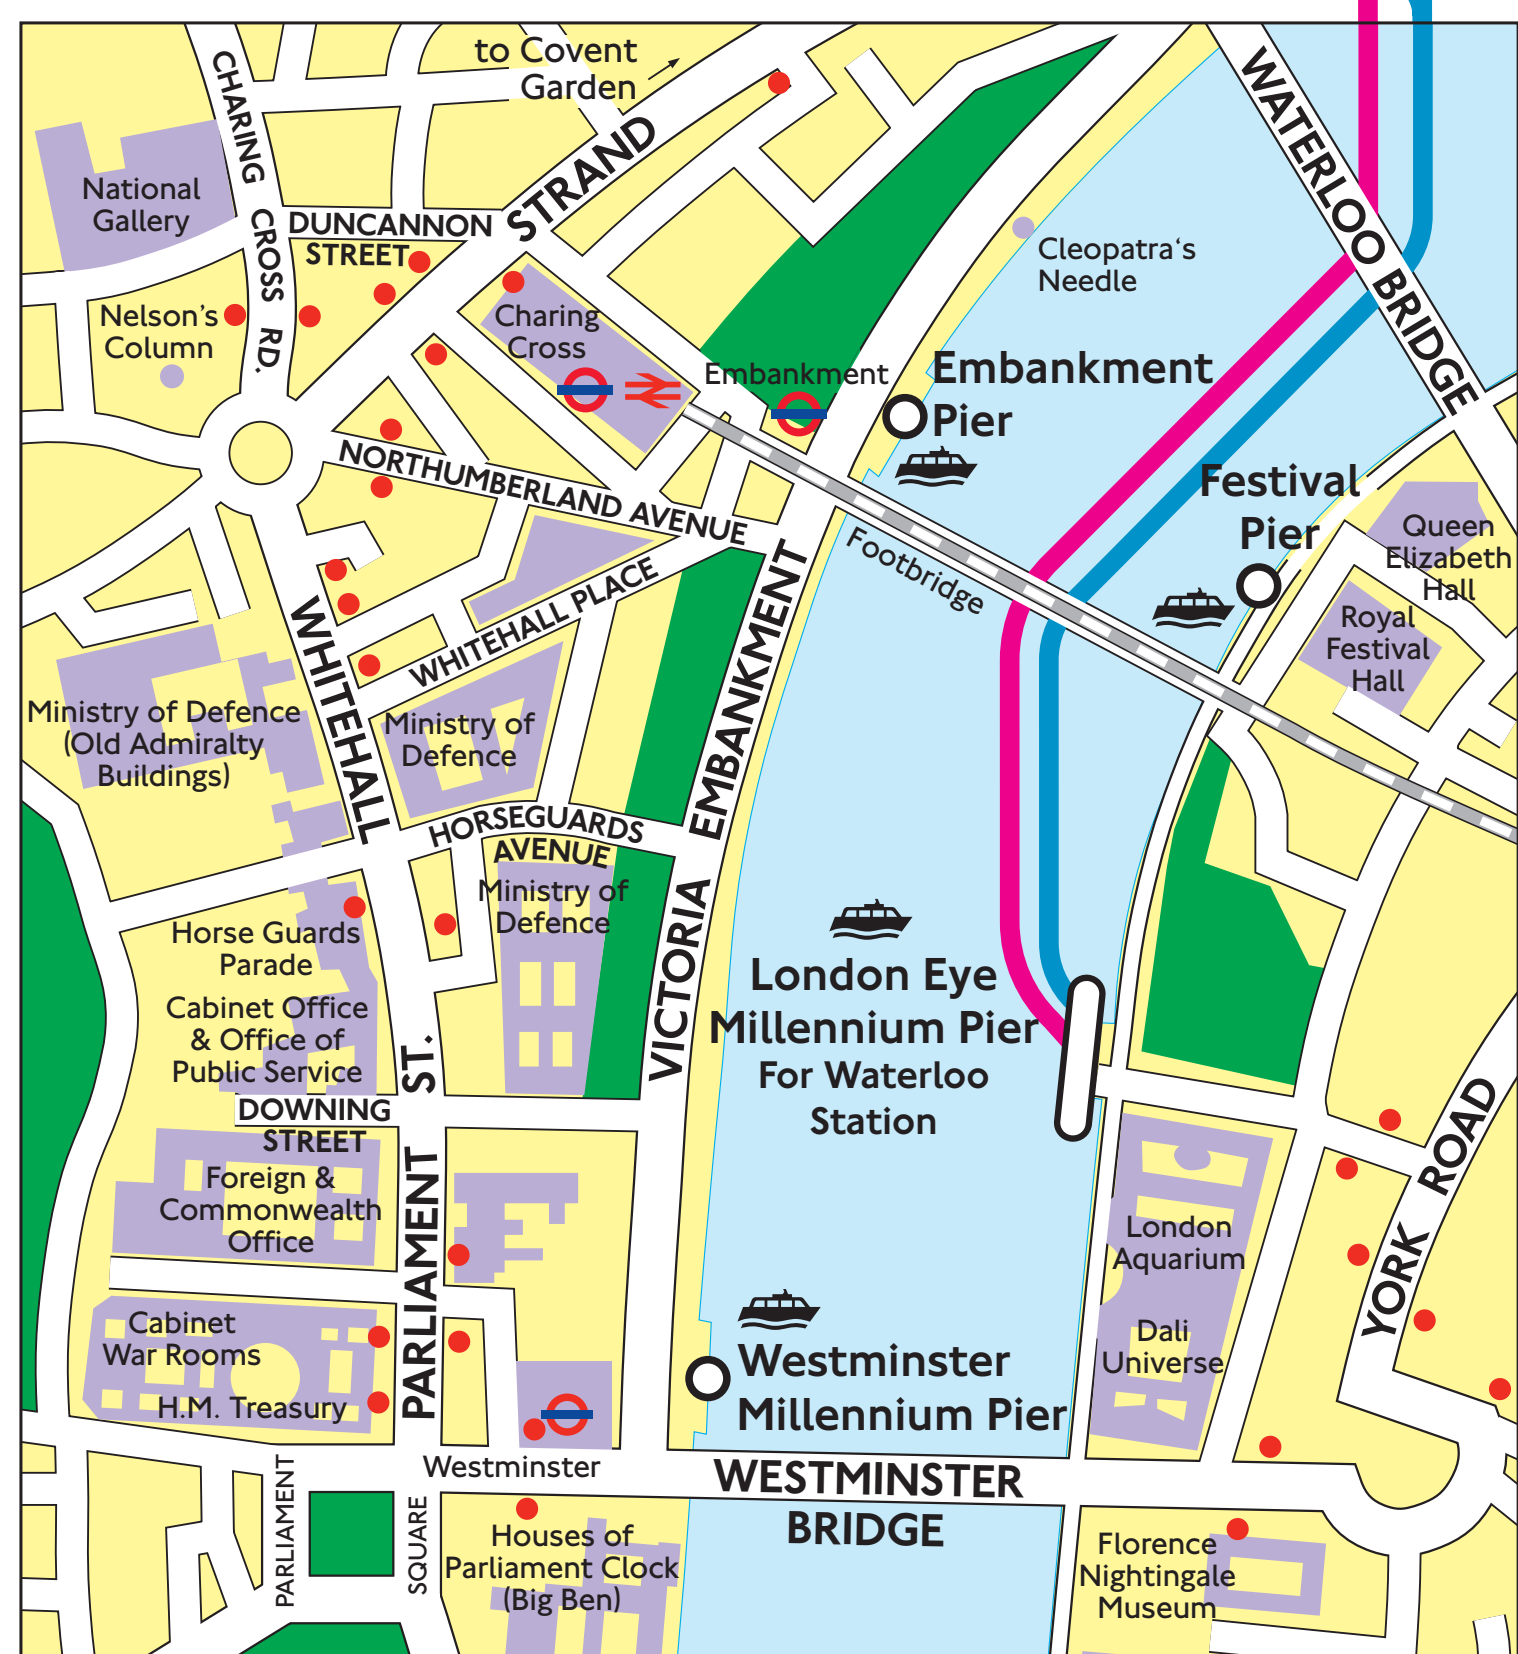

Boats from London Eye Millennium Pier

Travelcard holders are entitled to a discount of 33% on most boat services. Please check before buying your ticket.

For full details of all riverboat services, please pick up a booklet at this pier or any central London Underground station.

Places of interest within walking distance of London Eye Millennium Pier (please see map)

- BFI IMAX
 - Dali Universe
 - Florence Nightingale Museum
 - London Aquarium
 - London Eye
 - Southbank Centre
- or cross the River for
- Houses of Parliament

Places of interest to visit by boat from London Eye Millennium Pier

Place of interest	Nearest pier
B	
Bramah Museum of Tea & Coffee	Bankside Pier
Britain at War Experience	London Bridge City Pier
C	
Canary Wharf Tower	Canary Wharf Pier
City Hall	London Bridge City Pier
City of London	Blackfriars Millennium Pier
Clink Museum	Bankside Pier or London Bridge City Pier
F	
Firepower and Heritage Centre	Woolwich Arsenal Pier
G	
Greenwich Market	Greenwich Pier
Greenwich Park	Greenwich Pier
H	
Hay's Galleria	London Bridge City Pier
HMS Belfast	London Bridge City Pier
I	
Isle of Dogs	Canary Wharf Pier
L	
London Dungeon	London Bridge City Pier
N	
National Maritime Museum	Greenwich Pier
O	
O2, The	QEII Pier
Old Operating Theatre	London Bridge City Pier
R	
Royal Artillery Museum	Woolwich Arsenal Pier
Royal Naval College	Greenwich Pier
Royal Observatory	Greenwich Pier
S	
St. Katharine's Dock	Tower Millennium Pier
St. Paul's Cathedral	Blackfriars Millennium Pier
Shakespeare's Globe	Bankside Pier
Southwark Cathedral	London Bridge City Pier
T	
Tate Modern	Bankside Pier
Tower Bridge Experience	Tower Millennium Pier
Tower of London	Tower Millennium Pier
V	
Vinopolis City of Wine	Bankside Pier

Key to boat services from London Eye Millennium Pier to:-

- Tower and Greenwich operated by City Cruises
- Bankside, Blackfriars, London Bridge City, Tower, Canary Wharf, Greenland, Masthouse, Greenwich, QEII (for The O2) and Woolwich Arsenal operated by Thames Clippers