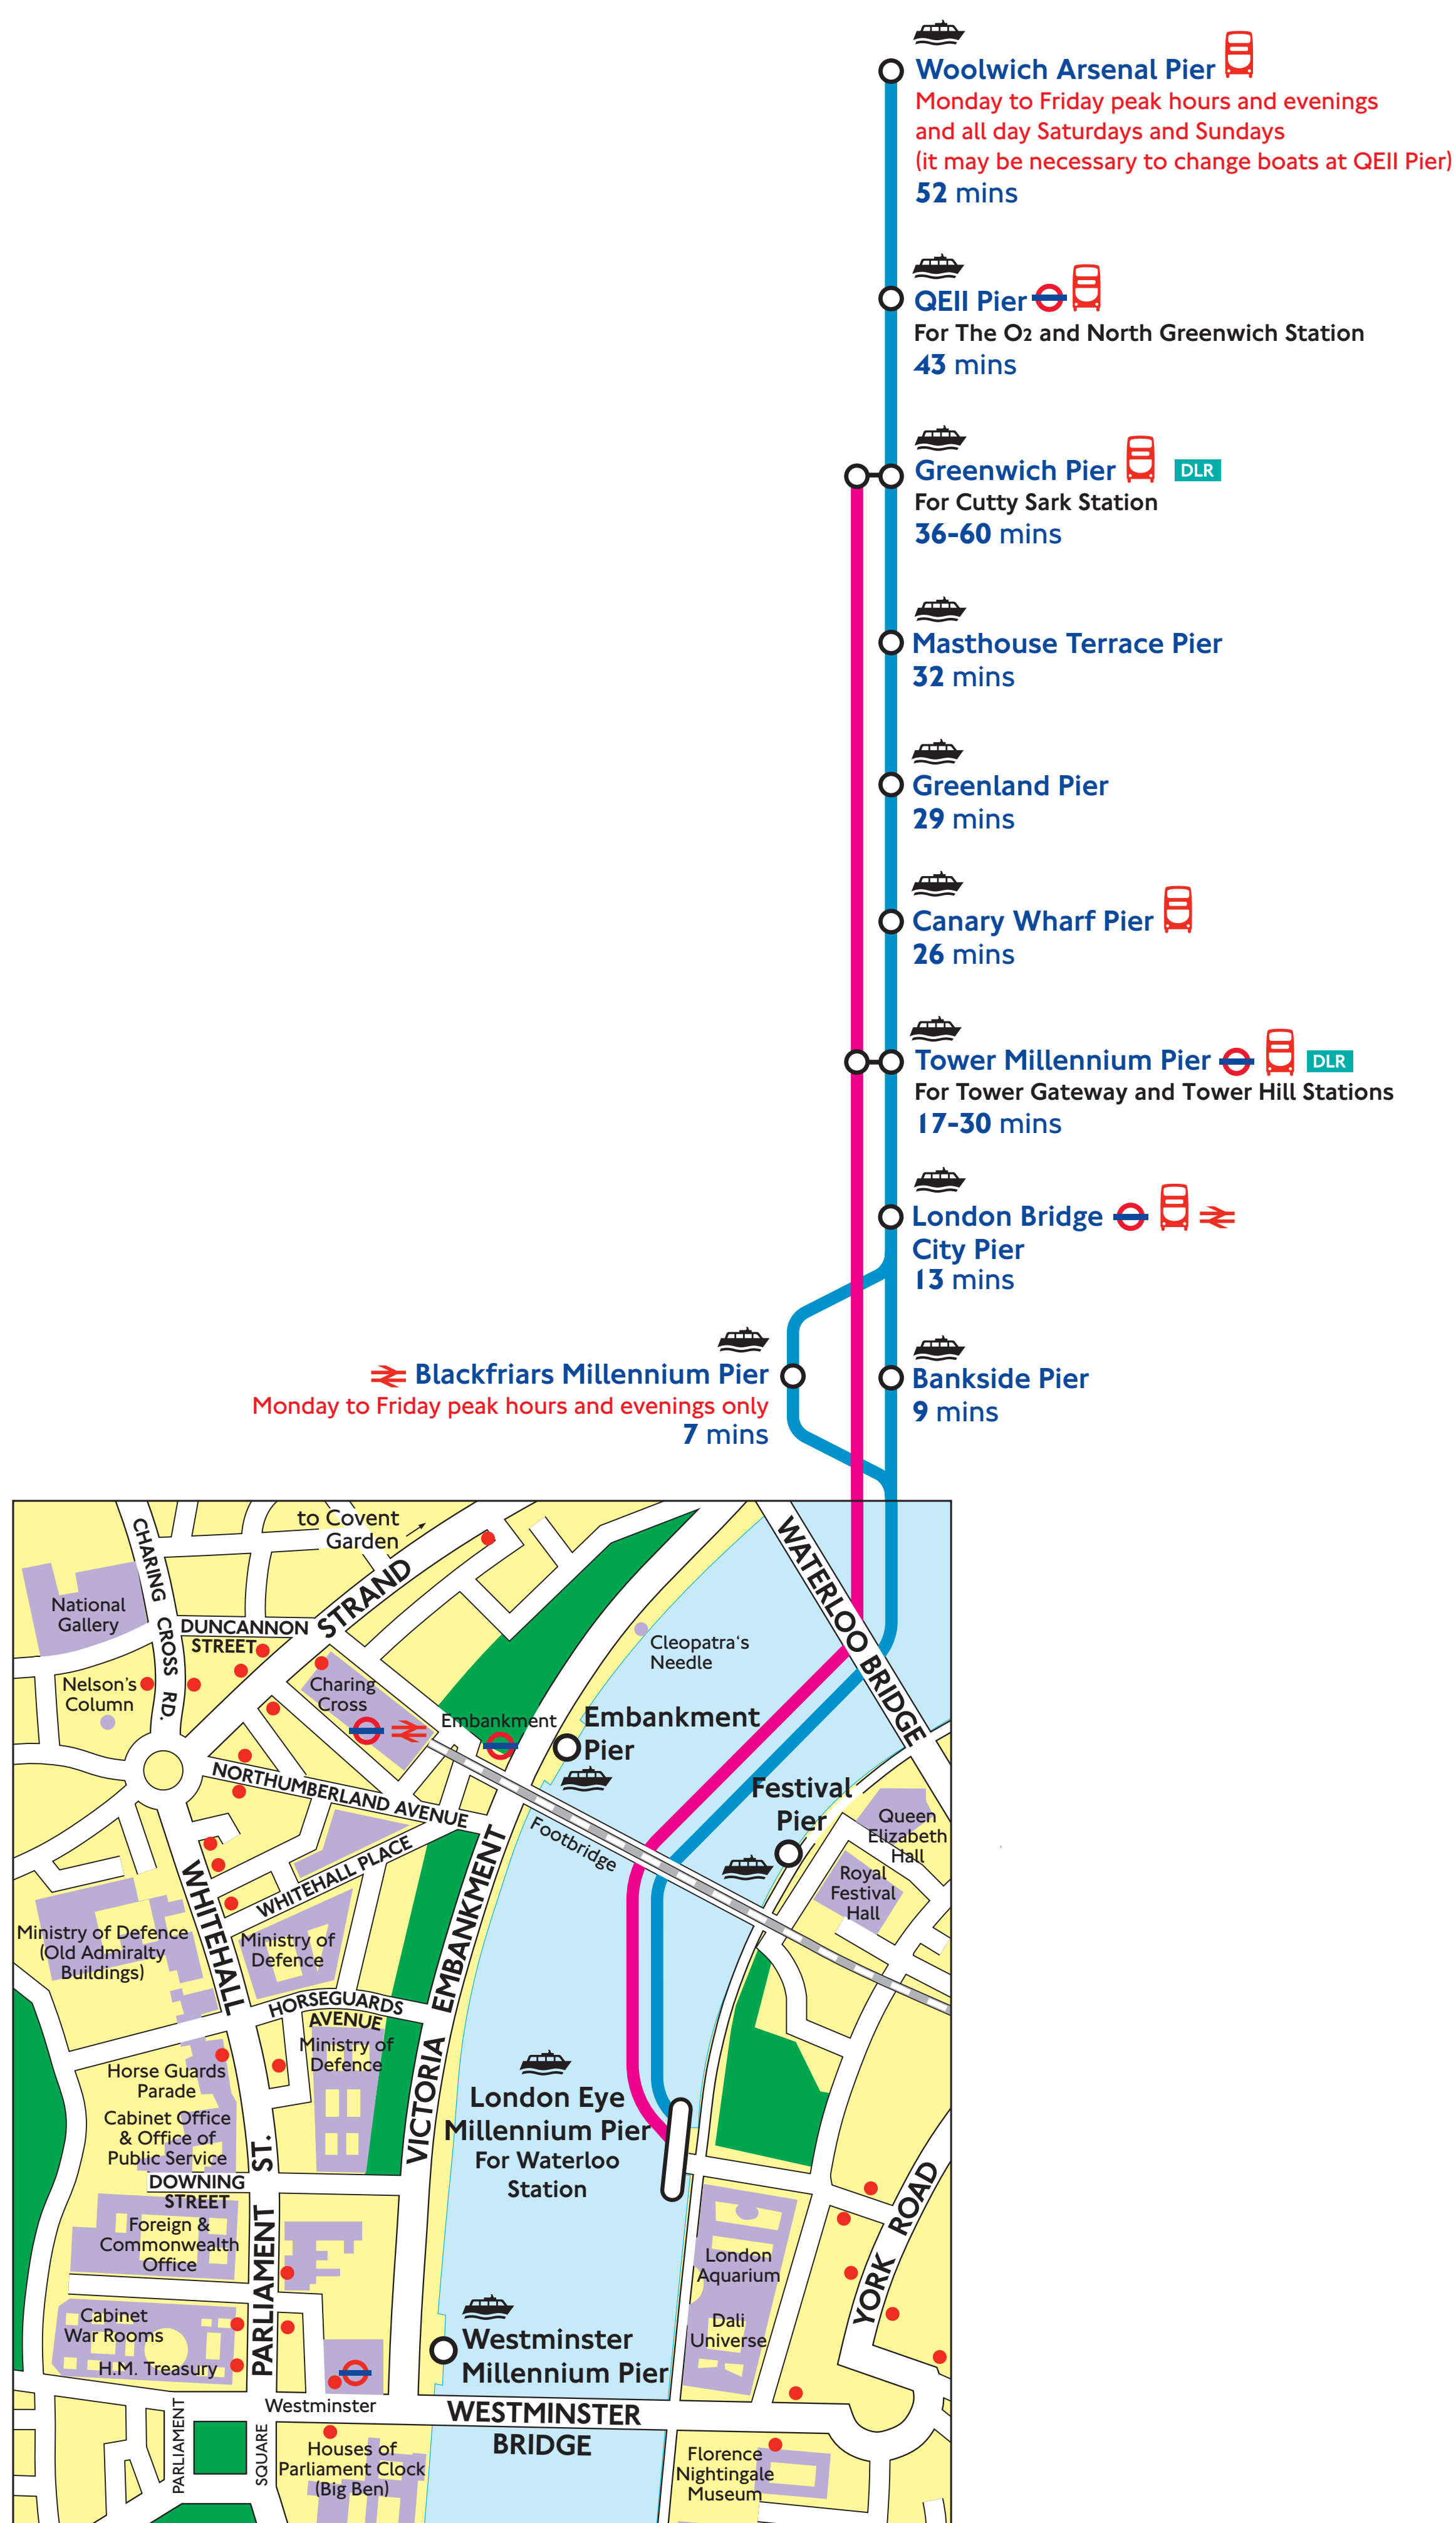

Boats from London Eye Millennium Pier

Travelcard holders are entitled to a discount of 33% on most boat services. Please check before buying your ticket.

For full details of all riverboat services, please pick up a booklet at this pier or any central London Underground station.

Places of interest within walking distance of London Eye Millennium Pier (please see map)

- BFI IMAX
 - Dali Universe
 - Florence Nightingale Museum
 - London Aquarium
 - London Eye
 - Southbank Centre
- or cross the River for
- Houses of Parliament

Places of interest to visit by boat from London Eye Millennium Pier

Place of interest	Nearest pier
B	
Bramah Museum of Tea & Coffee	Bankside Pier
Britain at War Experience	London Bridge City Pier
C	
Canary Wharf Tower	Canary Wharf Pier
City Hall	London Bridge City Pier
City of London	Blackfriars Millennium Pier
Clink Museum	Bankside Pier or London Bridge City Pier
F	
Firepower and Heritage Centre	Woolwich Arsenal Pier
G	
Greenwich Market	Greenwich Pier
Greenwich Park	Greenwich Pier
H	
Hay's Galleria	London Bridge City Pier
HMS Belfast	London Bridge City Pier
I	
Isle of Dogs	Canary Wharf Pier
L	
London Dungeon	London Bridge City Pier
N	
National Maritime Museum	Greenwich Pier
O	
O2, The	QEII Pier
Old Operating Theatre	London Bridge City Pier
R	
Royal Artillery Museum	Woolwich Arsenal Pier
Royal Naval College	Greenwich Pier
Royal Observatory	Greenwich Pier
S	
St. Katharine's Dock	Tower Millennium Pier
St. Paul's Cathedral	Blackfriars Millennium Pier
Shakespeare's Globe	Bankside Pier
Southwark Cathedral	London Bridge City Pier
T	
Tate Modern	Bankside Pier
Tower Bridge Experience	Tower Millennium Pier
Tower of London	Tower Millennium Pier
V	
Vinopolis City of Wine	Bankside Pier

Key to boat services from London Eye Millennium Pier to:-

- Tower and Greenwich operated by City Cruises
- Bankside, Blackfriars, London Bridge City, Tower, Canary Wharf, Greenland, Masthouse, Greenwich, QEII (for The O2) and Woolwich Arsenal operated by Thames Clippers