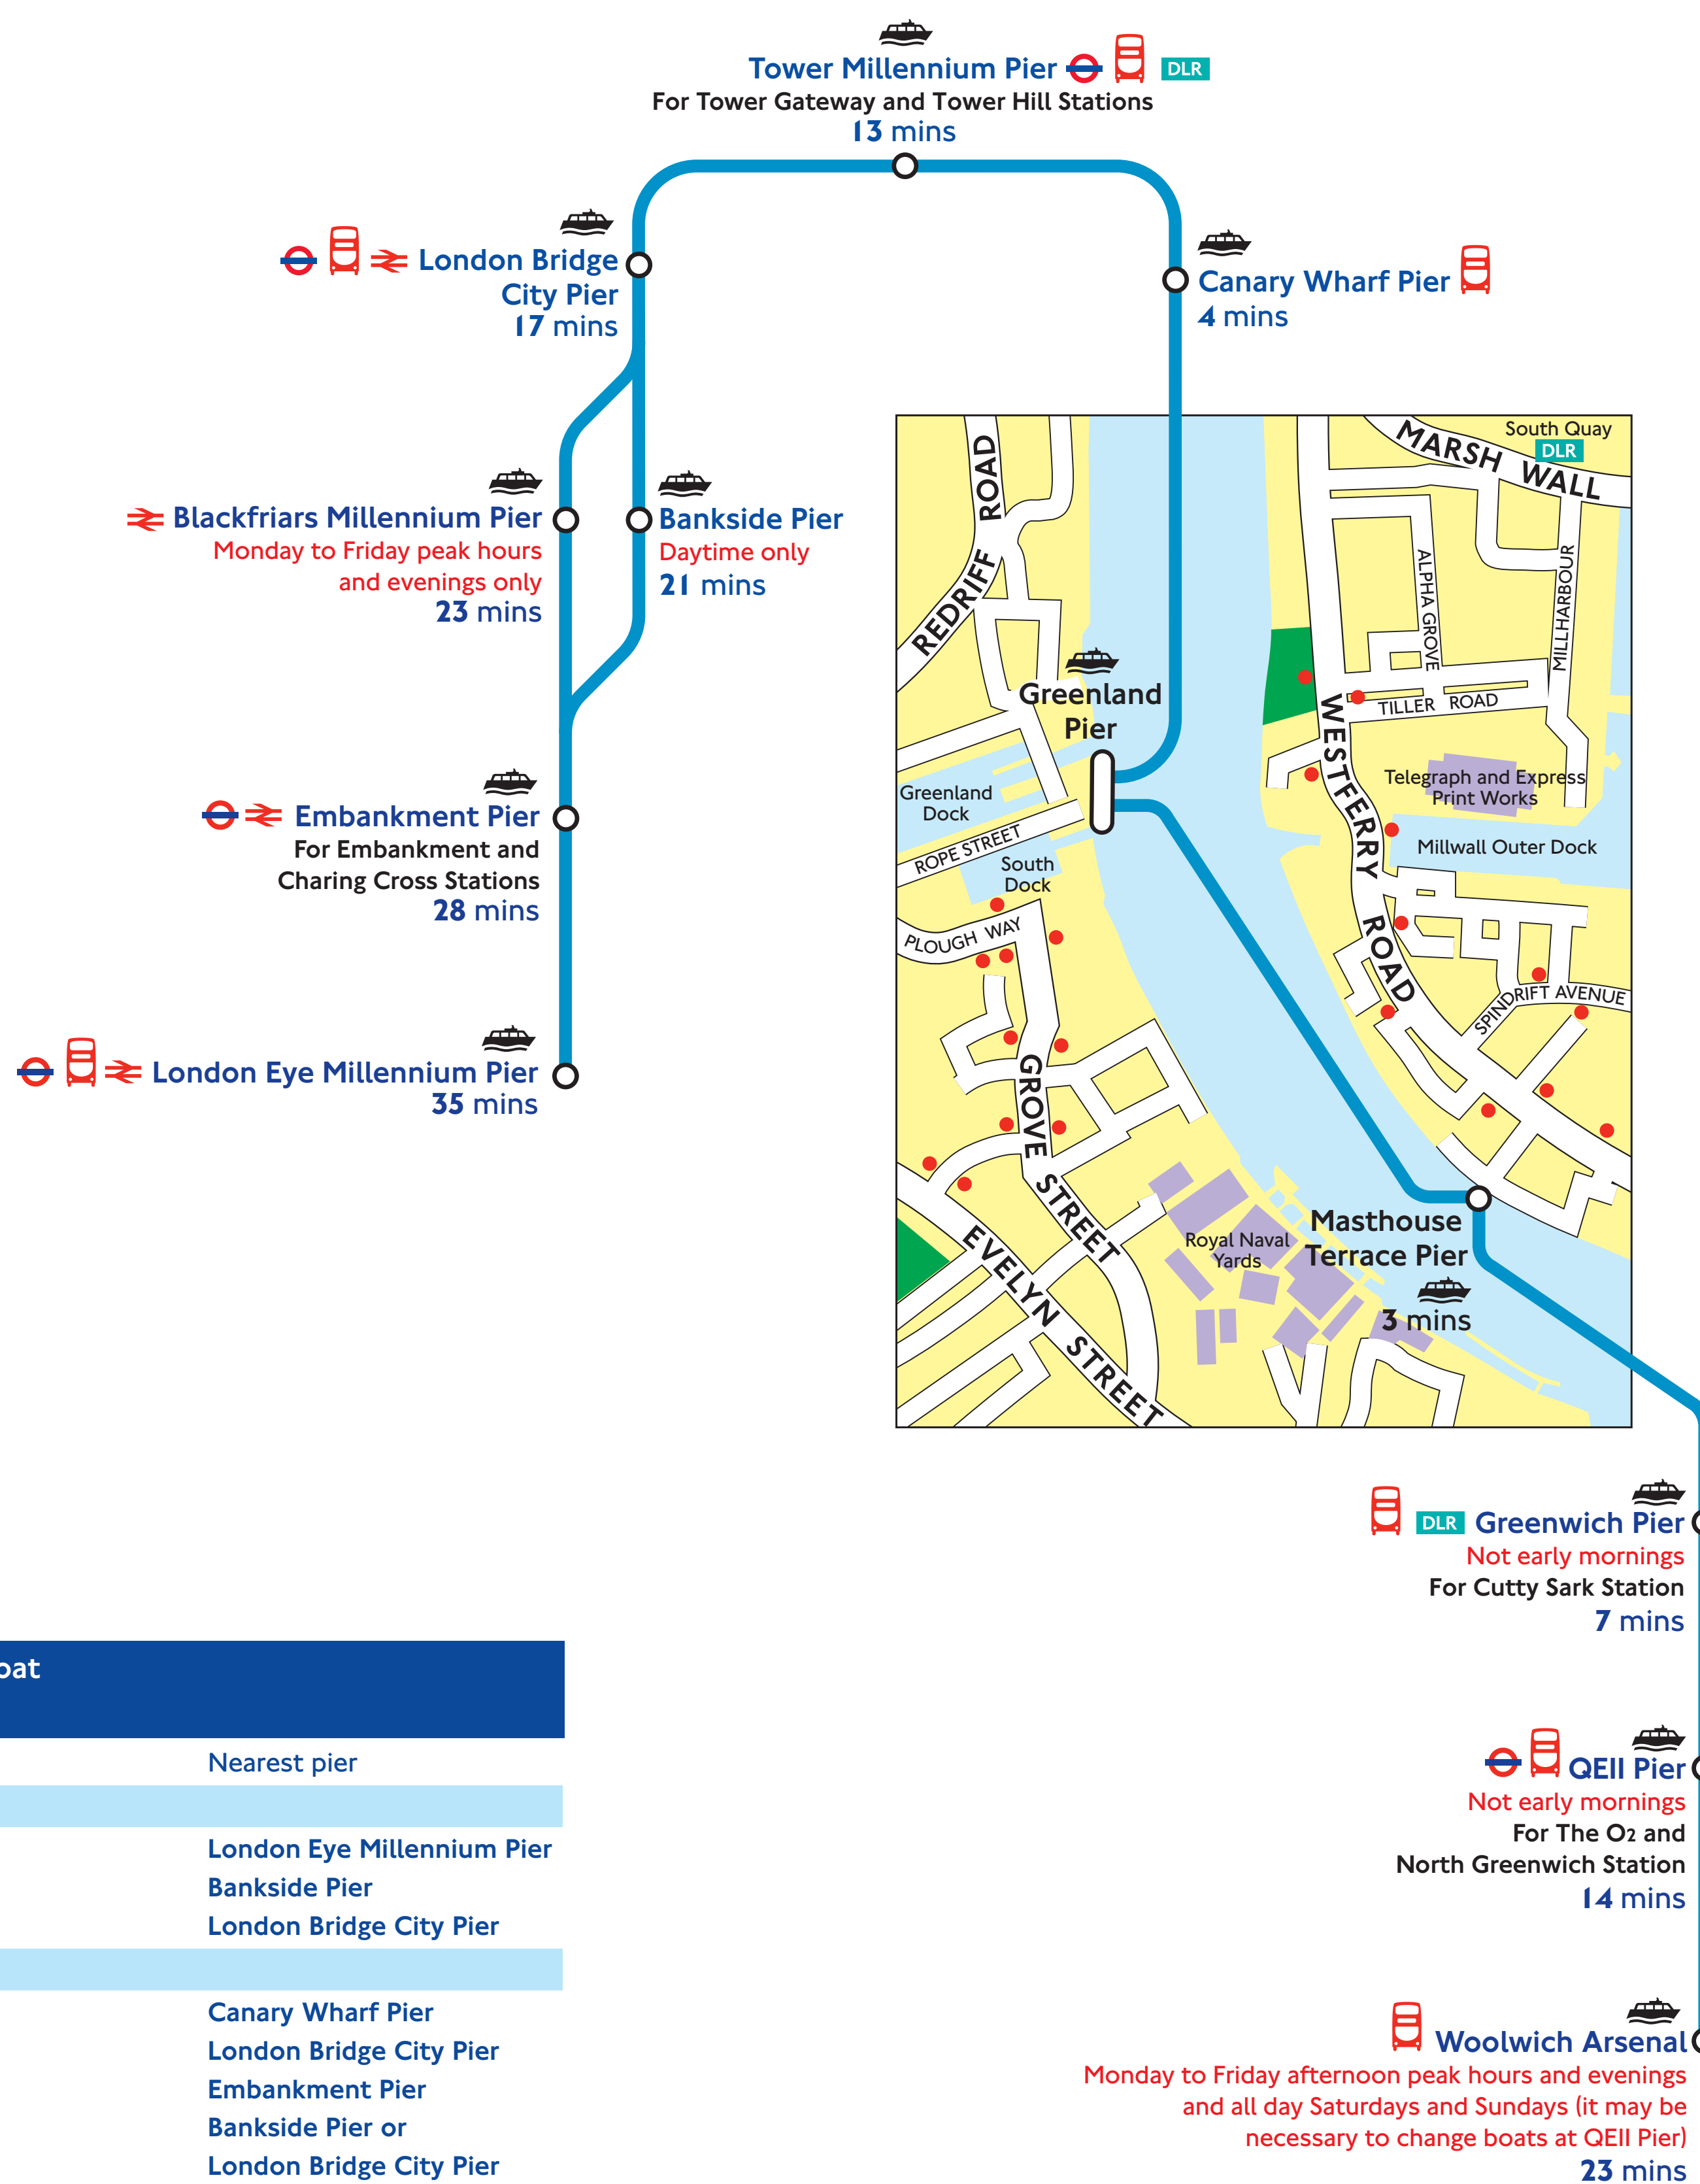

Boats from Greenland Pier

Places of interest to visit by boat from Greenland Pier

Place of interest	Nearest pier
B	
BFI IMAX Cinema	London Eye Millennium Pier
Bramah Museum of Tea & Coffee	Bankside Pier
Britain at War Experience	London Bridge City Pier
C	
Canary Wharf Tower	Canary Wharf Pier
City Hall	London Bridge City Pier
Cleopatra's Needle	Embankment Pier
Clink Museum	Bankside Pier or London Bridge City Pier
Covent Garden	Embankment Pier
D	
Dali Universe	London Eye Millennium Pier
D	
Firepower and Heritage Centre	Woolwich Arsenal Pier
Florence Nightingale Museum	London Eye Millennium Pier
G	
Greenwich Market	Greenwich Pier
Greenwich Park	Greenwich Pier
H	
Hay's Galleria	London Bridge City Pier
HMS Belfast	London Bridge City Pier
L	
London Aquarium	London Eye Millennium Pier
London Dungeon	London Bridge City Pier
London Eye	London Eye Millennium Pier
N	
National Maritime Museum	Greenwich Pier
O	
Old Operating Theatre	London Bridge City Pier
O2, The	QEII Pier
R	
Royal Artillery Museum	Woolwich Arsenal Pier
Royal Naval College	Greenwich Pier
Royal Observatory	Greenwich Pier
S	
St. Katharine's Dock	Tower Millennium Pier
St. Paul's Cathedral	Blackfriars Millennium Pier
Shakespeare's Globe	Bankside Pier
Southbank Centre	London Eye Millennium Pier
Southwark Cathedral	London Bridge City Pier
T	
Tate Modern	Bankside Pier
Tower Bridge Experience	Tower Millennium Pier
Tower of London	Tower Millennium Pier
Trafalgar Square	Embankment Pier
V	
Vinopolis City of Wine	Bankside Pier

Key to boat services from Greenland Pier to:-

- Canary Wharf, Tower, London Bridge City, Bankside, Blackfriars, Embankment and London Eye, or Masthouse Terrace, Greenwich, QEII (for The O2) and Woolwich Arsenal operated by Thames Clippers