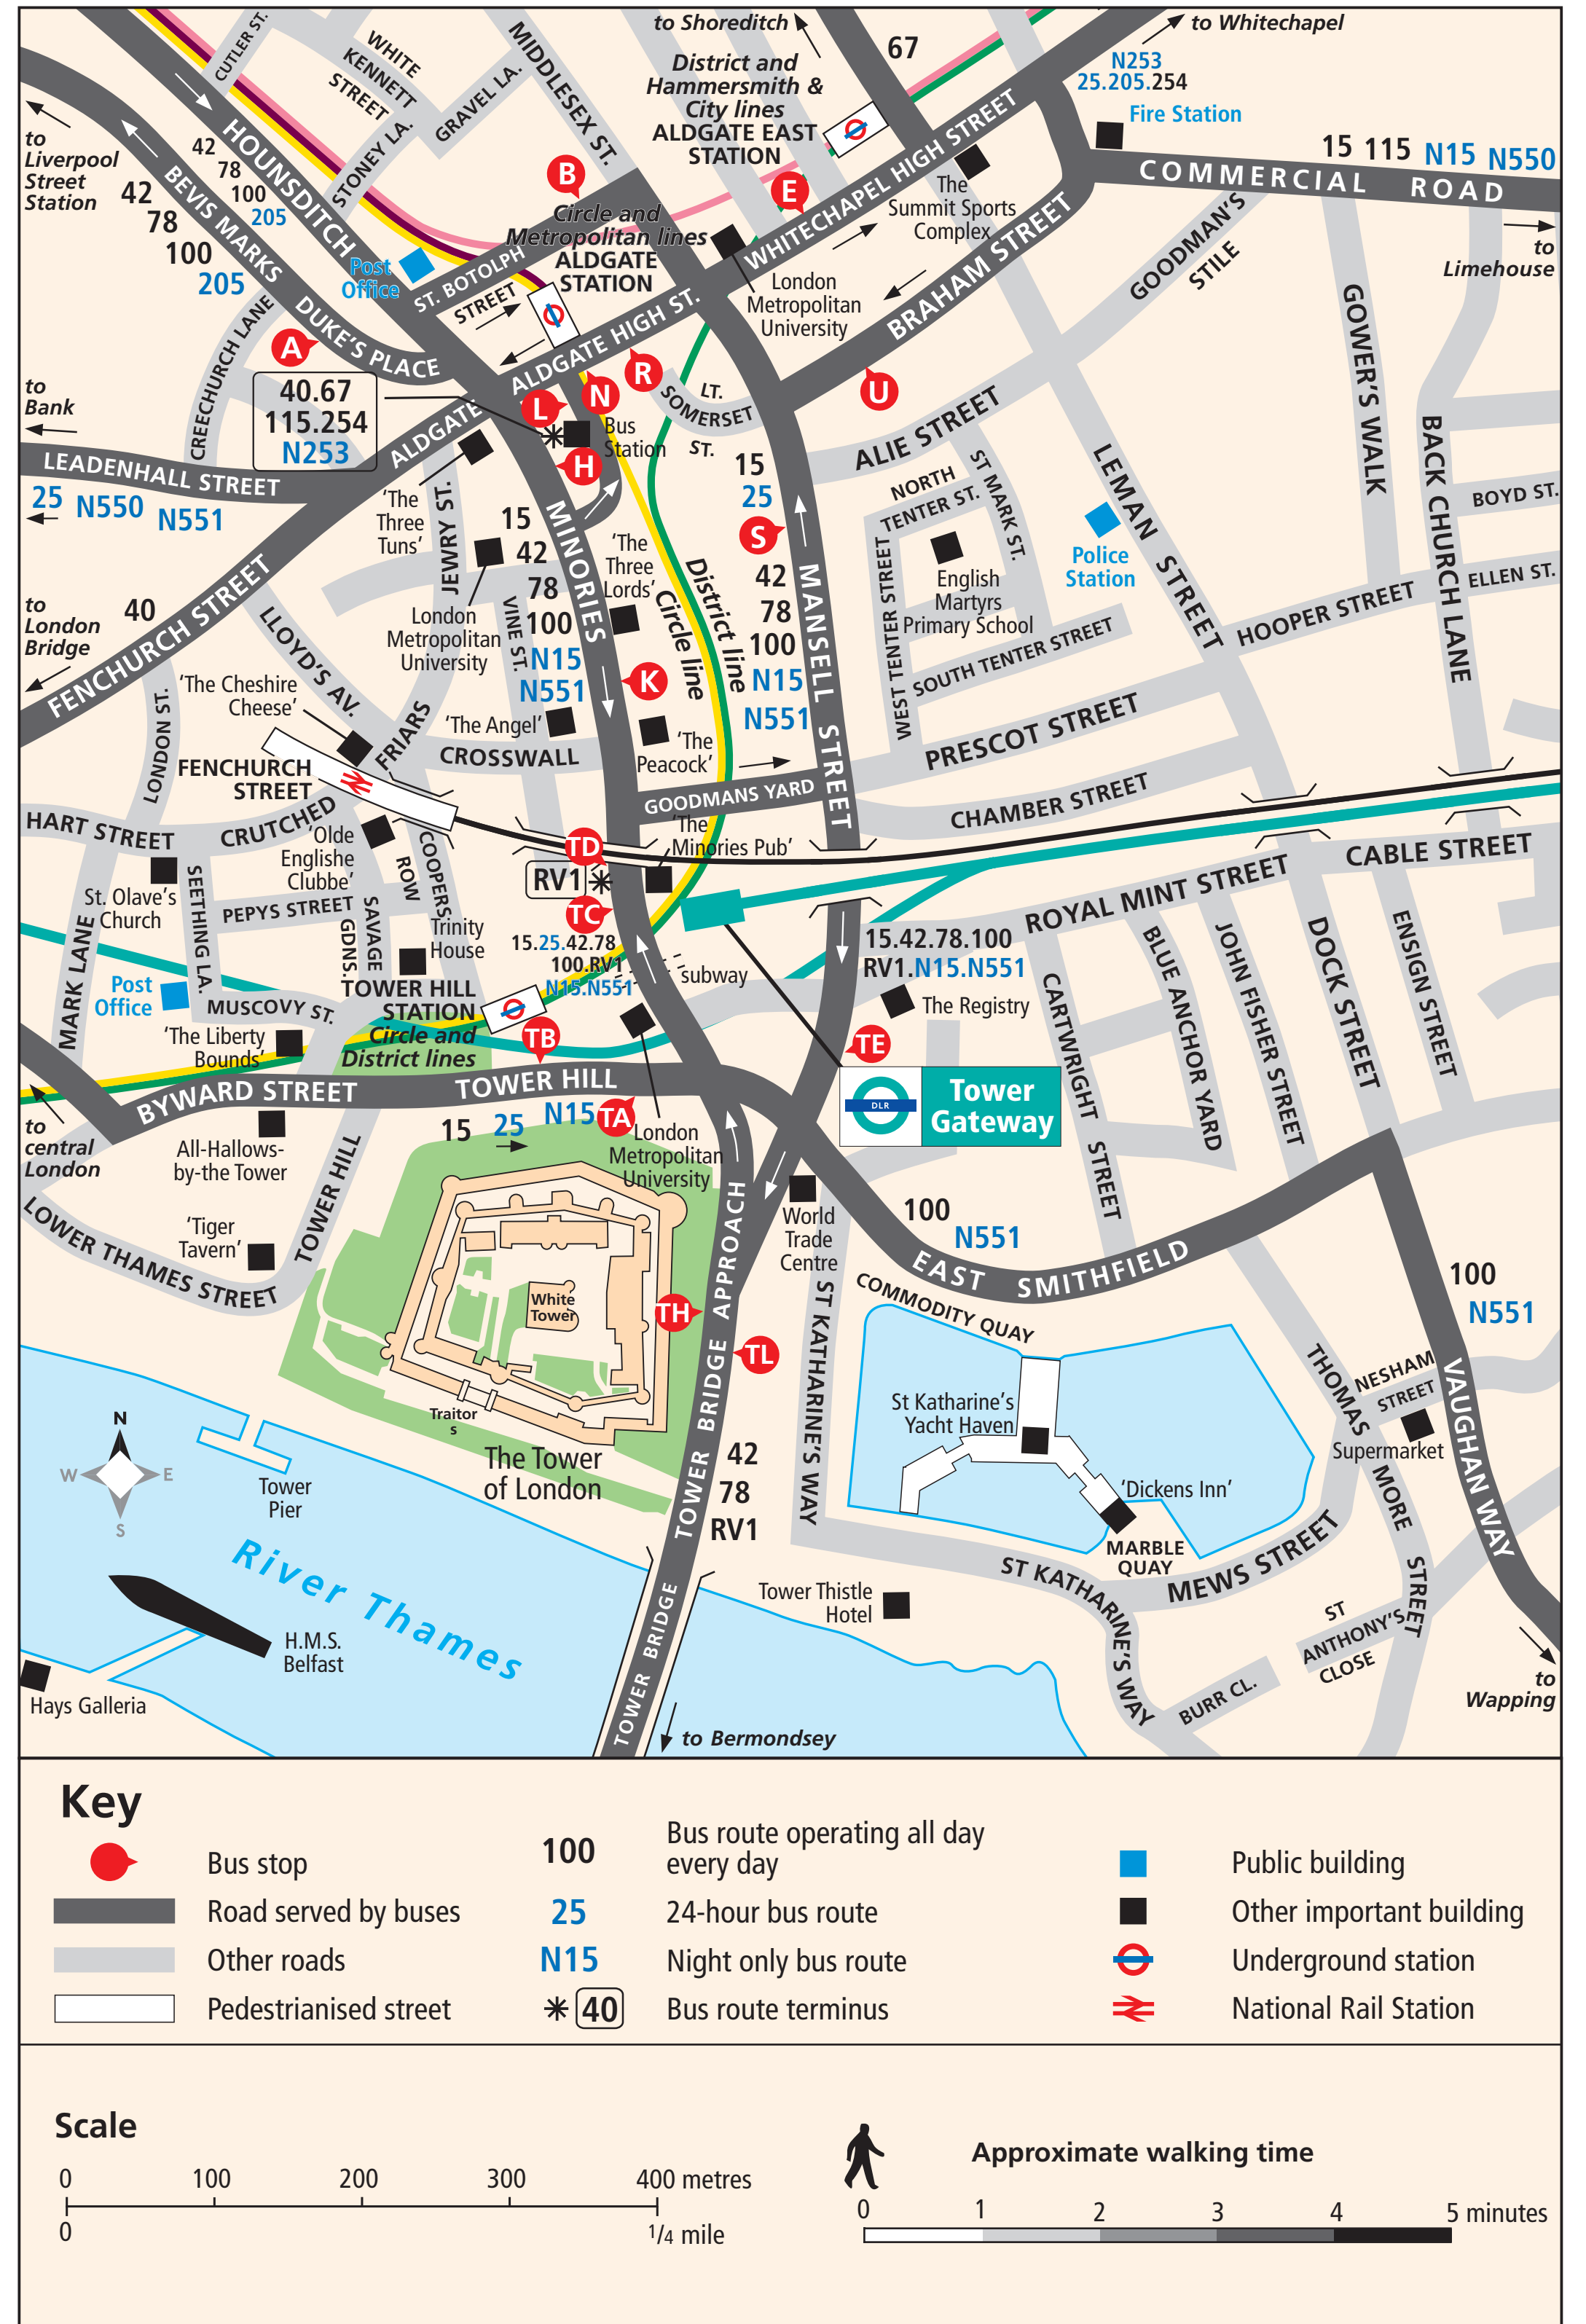

Docklands Light Railway

Tower Gateway Local Area Map

How to make your journey

- Find your destination on the list which follows. Rail Stations are shown as Docklands Light Railway, Underground and National Rail.
- Look in the middle column and note the rail or bus route that is most suited for your journey. Bus routes in **black** run all day, seven days a week; those in **red** run less often. 24-hour services and night only buses are shown in **blue**. Bus routes shown in *italics* offer alternatives to travelling by Docklands Light Railway.
- Go to the nearby station or bus stop shown in the right-hand column.

Putty Mill Lane	Docklands Light Railway change at Poplar OR 25 from Aldgate to High Street, Stratford (junction of Marshgate Lane) then a short walk	THIS STATION bus stop
R		
Rotherhithe	RV1 to Tower Bridge Road (Tooley Street) and change to bus 381	bus stop
Royal Albert	Docklands Light Railway OR travel via Canning Town then use bus 300	THIS STATION
Royal Victoria	Docklands Light Railway OR N51 OR travel via Canning Town then use buses 147 241	THIS STATION bus stops
S		
St. Pancras International	Circle line to King's Cross St. Pancras	Tower Hill Station
Shadwell	Docklands Light Railway OR 100 OR 15 N15 to Commercial Road (Watney Market)	THIS STATION bus stops bus stop
South Quay	Docklands Light Railway OR travel via All Saints then use D8	THIS STATION
Stepney Green	District line	Tower Hill Station
Stratford	Docklands Light Railway change at Poplar OR 25 OR travel via Mile End then use the Central line	THIS STATION bus stop
Surrey Quays	RV1 to Tower Bridge Road (Tooley Street) and change to bus 381	bus stop
T		
Tobacco Dock	100	bus stop
Trafalgar Square	Circle and District lines to Embankment then short walk OR 15 N15	Tower Hill Station bus stops
U		
Upminster	District line	Tower Hill Station

Routes 25, 188, 205, 277 and 474 are 24 hour services