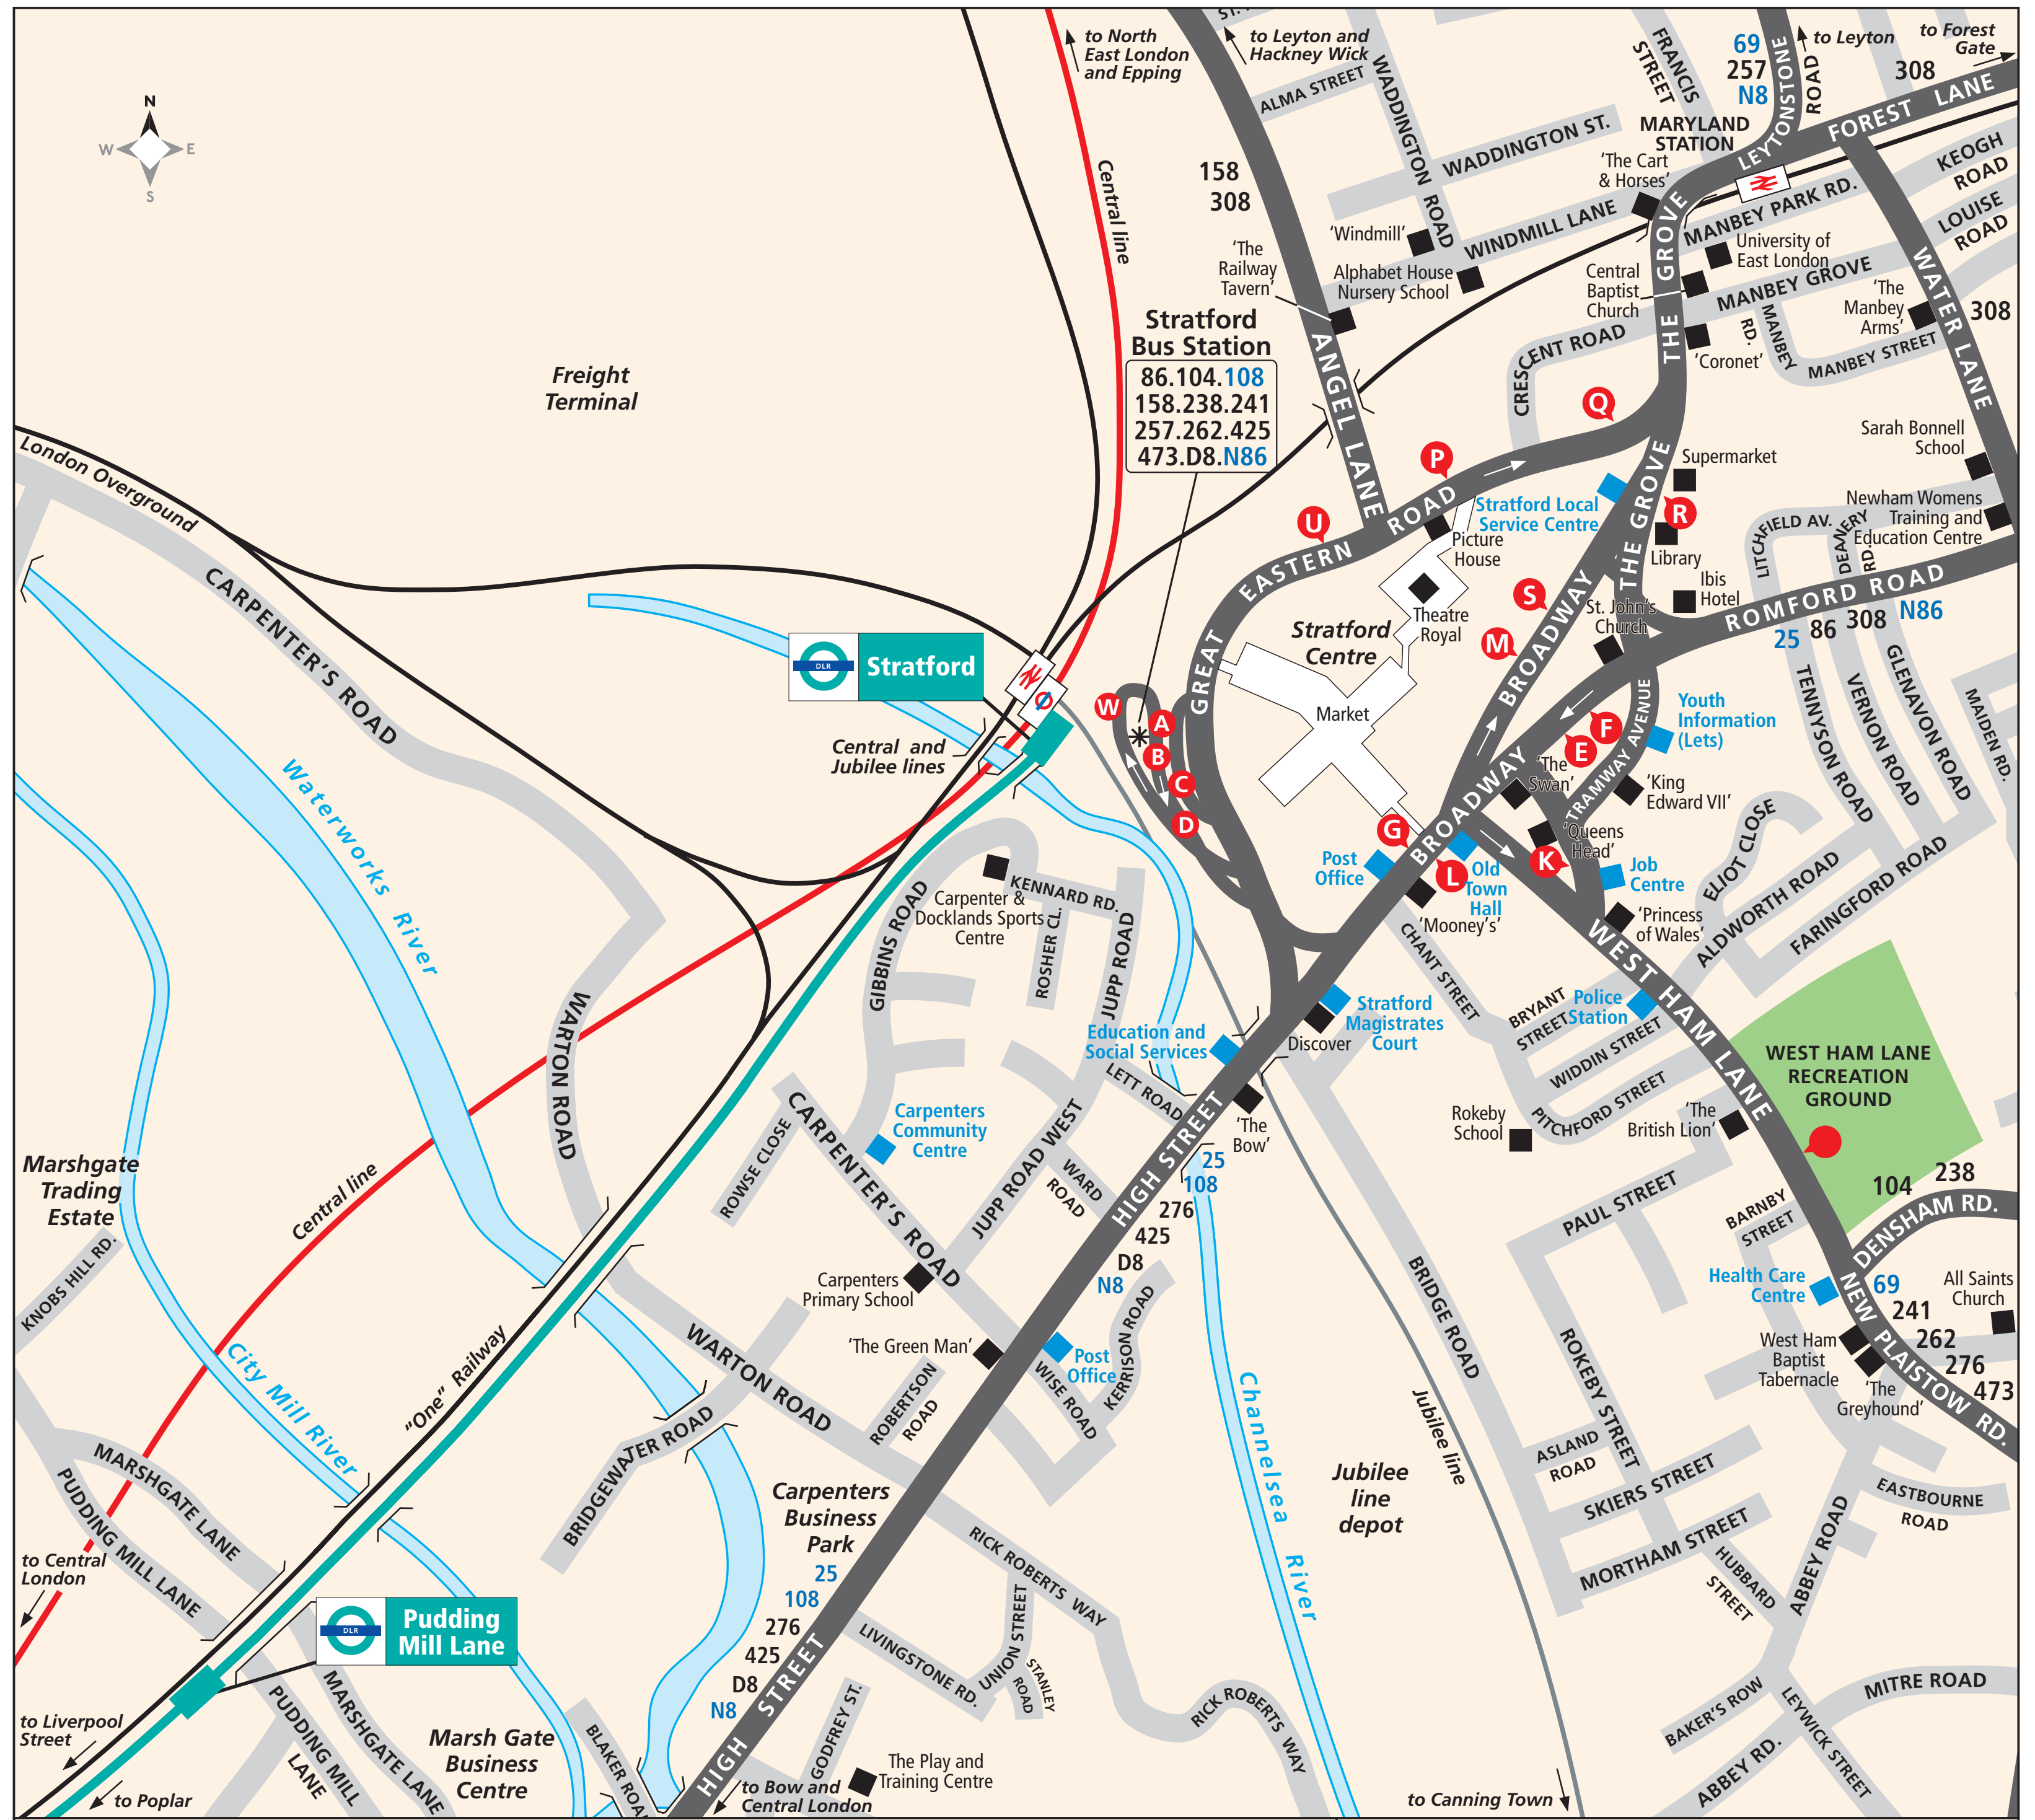

Docklands Light Railway Stratford Local Area Map

How to make your journey

1. Find your destination on the list which follows. Rail Stations are shown as Docklands Light Railway, Underground and National Rail.
2. Look in the middle column and note the rail or bus route that is most suited for your journey. Bus routes in black run all day, seven days a week; those in red run less often. 24-hour services and night only buses are shown in blue. Bus routes shown in italics offer alternatives to travelling by Docklands Light Railway.
3. Go to the nearby station or bus stop shown in the right-hand column.

Key

- Road served by buses 86
- Other roads 25
- Pedestrianised street N8
- Bus stop *86
- Bus route operating all day every day
- 24 hour route route
- Night only bus route
- Bus route terminus
- Public building
- Other important building
- Underground station
- National Rail station

Scale

0 100 200 300 400 metres

0 1/4 mile

Approximate walking time

0 1 2 3 4 5 minutes

I		
Ilford	National Express East Anglia	this station
	OR 25 86 N86	bus stop
Island Gardens	Docklands Light Railway	THIS STATION
	OR travel via Canary Wharf then use buses D3 D7	bus stop
K		
Keir Hardie Estate	Jubilee line to Canning Town then use buses 147 241	this station
	OR 241	bus stop
King George V	Docklands Light Railway change at Poplar	THIS STATION
	OR 473	bus stop
King's Cross St. Pancras	Central line or National Express East Anglia to Liverpool Street then use Circle, Hammersmith & City and Metropolitan lines	this station
L		
Langdon Park	Docklands Light Railway	THIS STATION
	OR D8	bus stop
Lewisham	Docklands Light Railway	THIS STATION
	OR 108	bus stop
Leyton	Central line	this station
	OR 69 158	bus stop
Limehouse	Docklands Light Railway change at West India Quay	THIS STATION
	OR Jubilee line to West Ham then use c2c	
Liverpool Street	National Express East Anglia or Central line	this station
London Bridge	Docklands Light Railway	THIS STATION
	then use Northern line	
	or Central line or National Express East Anglia to Liverpool Street then use buses 35 47 48 133 149	this station
London City Airport	Docklands Light Railway change at Poplar	THIS STATION
	OR 473	bus stop
M		
Manor Park	National Express East Anglia	this station
	OR 25 86 N86	bus stop
	OR 104	bus stop
Maryland	National Express East Anglia	this station
	OR 69 257	bus stop
	OR N8	bus stop
Mile End	Central line	this station
	OR 425	bus stop
	OR 25	bus stop
Mudchute	Docklands Light Railway	THIS STATION
	OR travel via