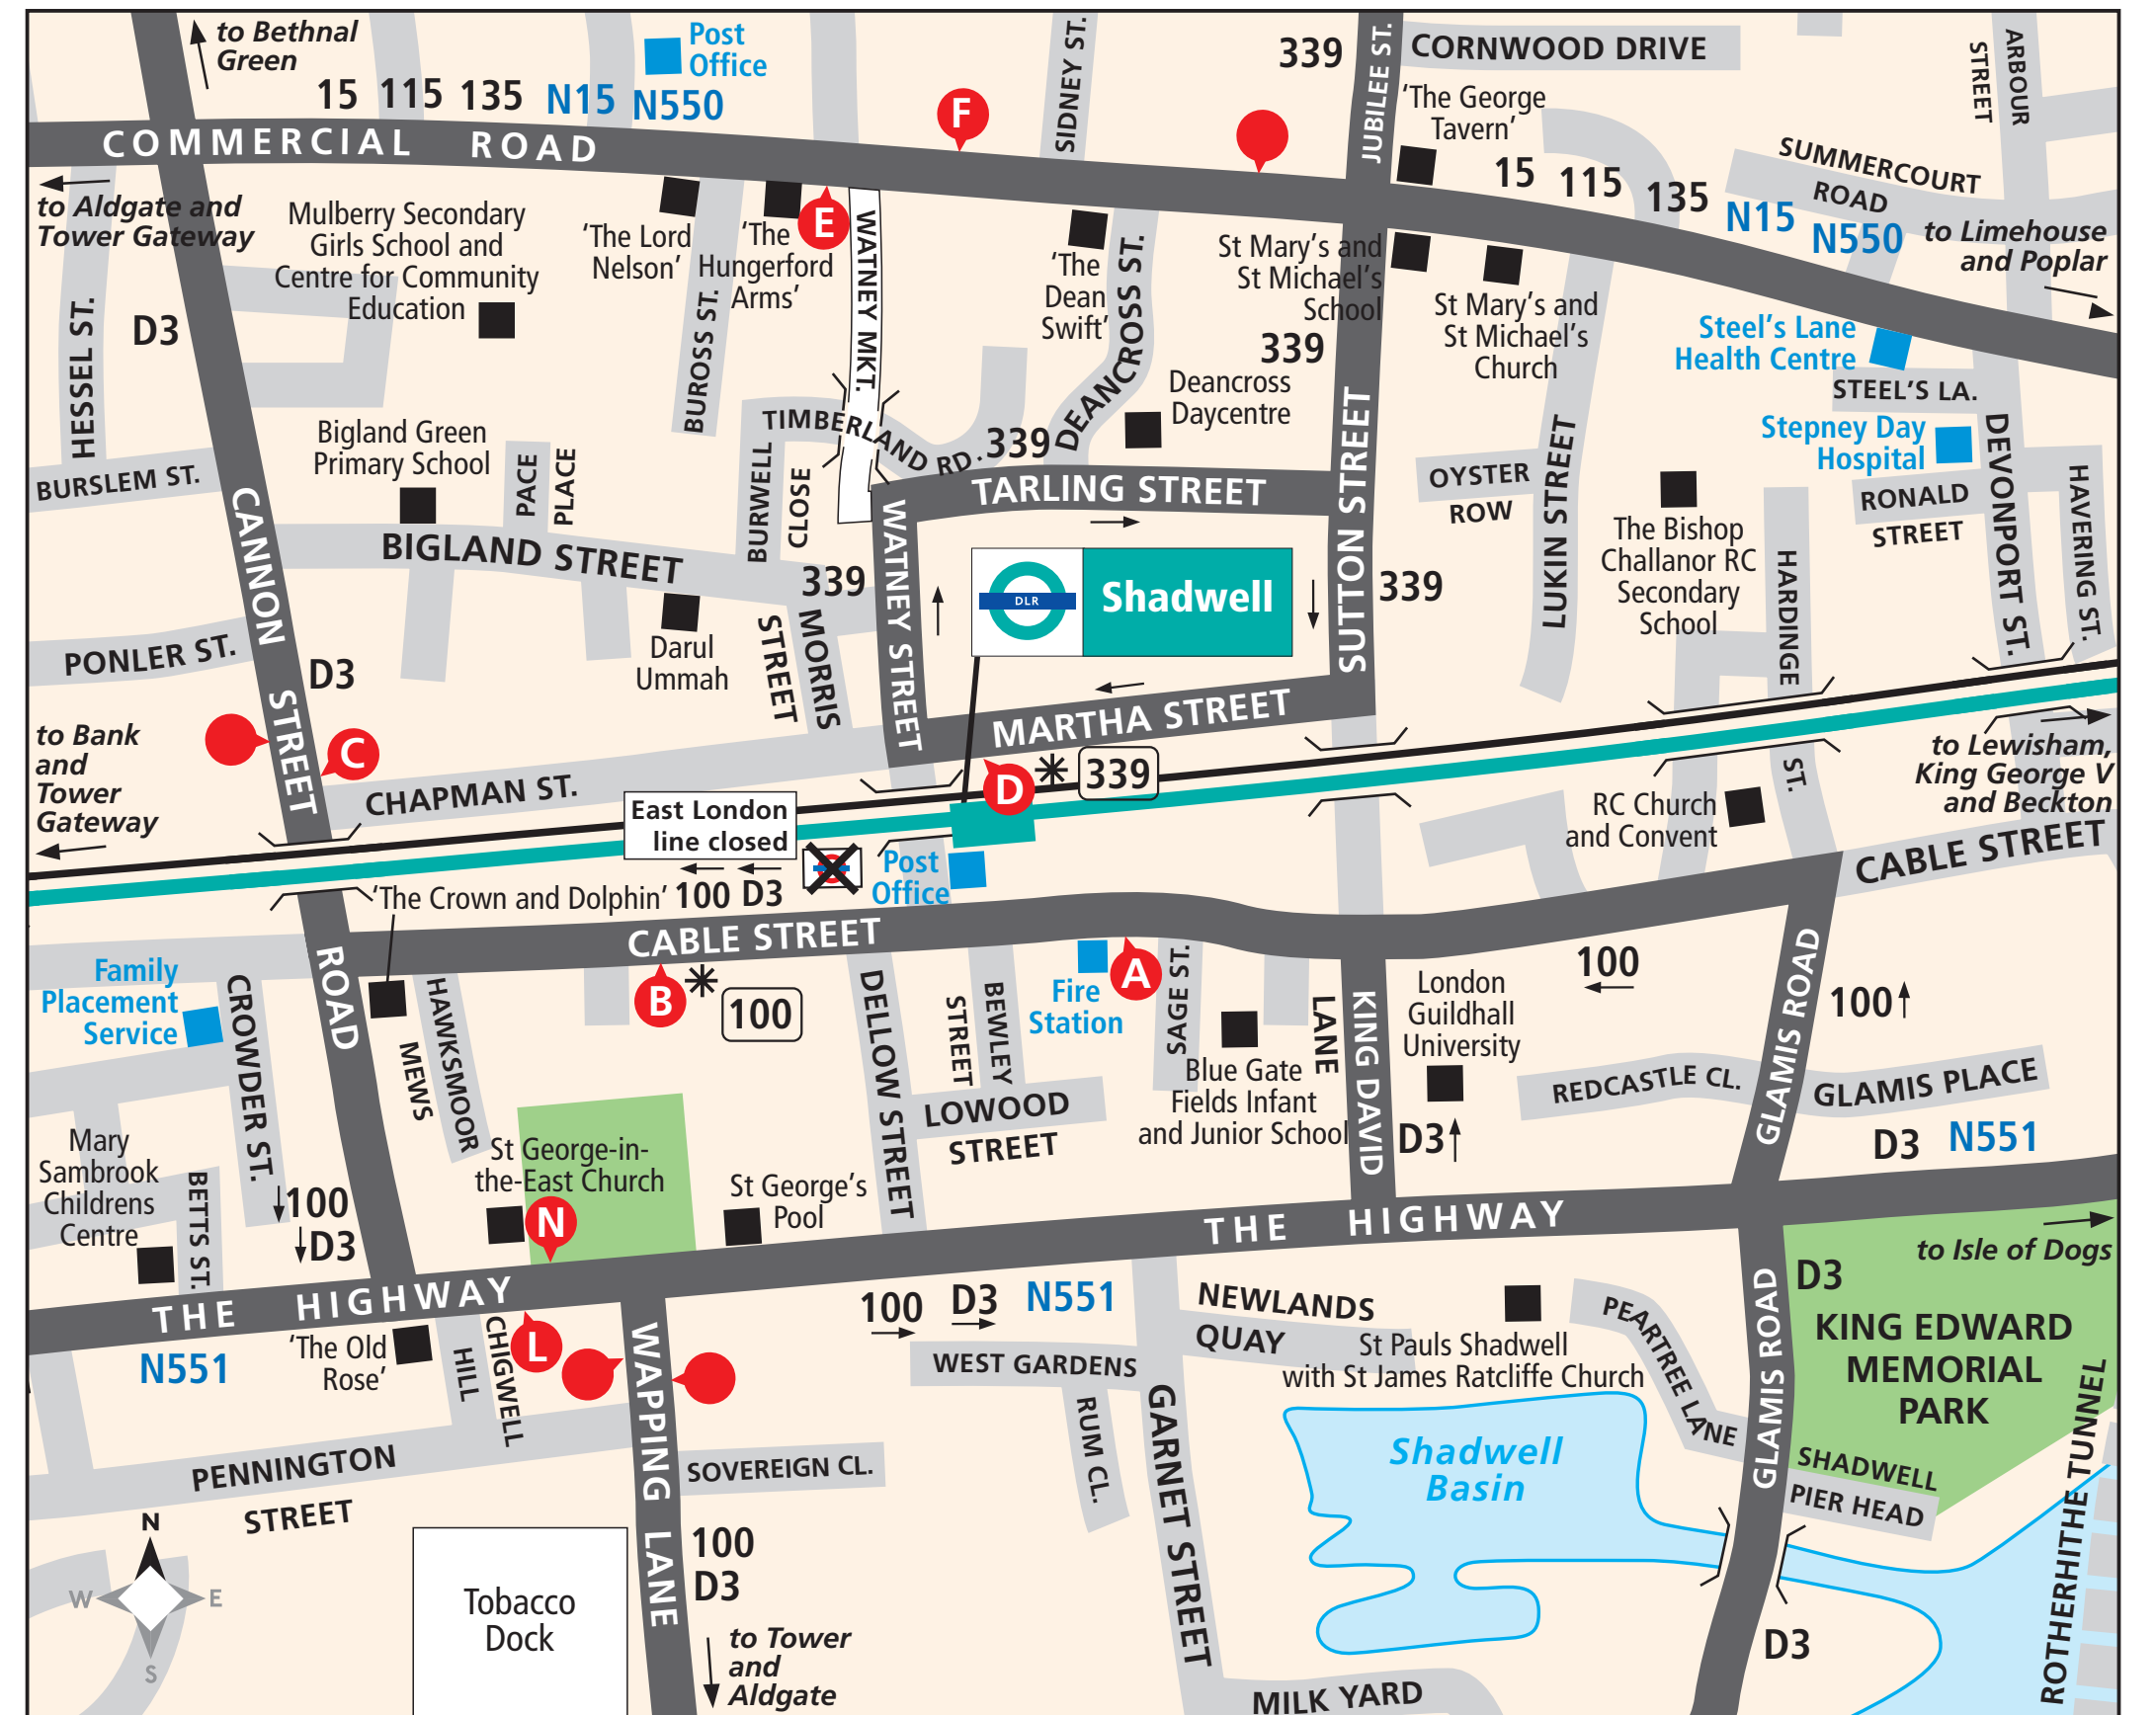

F		
Fish Island	339	bus stop
G		
Gallions Reach	Docklands Light Railway OR N551 OR travel via Plaistow (Greengate) then use bus 262	THIS STATION bus stop
Greenwich	Docklands Light Railway OR travel via Canada Water then use bus 199	THIS STATION
H		
Hackney Central	Docklands Light Railway Travel via Stratford then use London Overground	THIS STATION
Hackney Wick	Docklands Light Railway Travel via Stratford then use London Overground	THIS STATION
Harbour Exchange Square	Docklands Light Railway to South Quay then a short walk	THIS STATION
Heron Quays	Docklands Light Railway OR D3 OR 135 N550	THIS STATION bus stop bus stop
I		
Island Gardens	Docklands Light Railway	THIS STATION
Isle of Dogs District Centre (Asda)	Docklands Light Railway to Crossharbour OR D3	THIS STATION bus stop
K		
King's Cross	Docklands Light Railway to Bank then use Northern line	THIS STATION
King George V	Docklands Light Railway OR travel via Canning Town then use bus 474 to North Woolwich	THIS STATION
L		
Langdon Park	Docklands Light Railway change at Poplar	THIS STATION
Lewisham	Docklands Light Railway OR travel via Canada Water then use buses 47 199 225	THIS STATION
Limehouse	Docklands Light Railway OR 15 115 N15 N550 N551	THIS STATION bus stop bus stop
Limehouse (Burdett Road)	15 115 N15 N550 D3 N551	bus stop bus stop bus stop
Liverpool Street	100	bus stop
London Bridge	Docklands Light Railway to Bank then use Northern line	THIS STATION
London City Airport	Docklands Light Railway OR travel via Canning Town then use bus 474	THIS STATION
M		
Mile End	Docklands Light Railway to Westferry then use buses 277 D7 OR 339	THIS STATION bus stop
Mudchute	Docklands Light Railway OR 135 OR D3 OR N550 to Island Gardens	THIS STATION bus stop bus stop bus stop
N		
New Cross	Travel via Canada Water then use East London line replacement bus service ELC	THIS STATION
New Cross Gate	Travel via Canada Water then use East London line replacement bus service ELC	THIS STATION
North Greenwich	Docklands Light Railway to Canning Town then use Jubilee line	THIS STATION
O		
Oxford Circus	Docklands Light Railway to Bank then use Central line OR 15 N15	THIS STATION bus stop

East London line closure
Please note that the East London line is now closed for extension work. A replacement bus service is in operation.

Key

- Bus stop
- Road served by buses
- Other roads
- Pedestrianised street
- Bus route operating all day every day
- Night only bus route
- Bus route terminus
- Public building
- Other important building

Scale

0 100 200 300 400 metres
0 1/4 mile

Approximate walking time

0 1 2 3 4 5 minutes

P		
Paddington	Docklands Light Railway to Bank then use Circle line from Monument OR 15 N15	THIS STATION bus stop
Plaistow (Greengate)	15 115 N15	bus stop
Pontoon Dock	Docklands Light Railway OR travel via Canning Town then use bus 474	THIS STATION
Poplar	Docklands Light Railway OR 15 115 N15 to Poplar (Hale Street)	THIS STATION bus stop
Prince Regent	Docklands Light Railway OR N551 OR travel via Canning Town then use buses 147 276	THIS STATION bus stop
Putty Mill Lane	Docklands Light Railway change at Poplar	THIS STATION
R		
Roman Road Market	Docklands Light Railway travel to Bow Church then use bus 8	THIS STATION
Rotherhithe	Travel via Canada Water then use 381 C10	THIS STATION
Royal Albert	Docklands Light Railway OR travel via Canning Town then use bus 300	THIS STATION
Royal Victoria	Docklands Light Railway OR N551 OR travel via Canning Town then use bus 241	THIS STATION bus stop
S		
St. Katharine's Dock	100 N551	bus stop bus stop
South Quay	Docklands Light Railway OR travel via Canary Wharf then use bus D8	THIS STATION
Stepney	339	bus stop
Stratford	Docklands Light Railway change at Poplar OR 339 to Mile End then use Central line or bus 25 425	THIS STATION bus stop
Surrey Quays	Travel via Canada Water then use East London line replacement bus service ELC	THIS STATION

T		
Tower Gateway	Docklands Light Railway OR 100 15 N15 N551	THIS STATION bus stop bus stop bus stop
Trafalgar Square	Docklands Light Railway to Tower Gateway then use Circle and District lines from Tower Hill to Embankment OR 15 N15 N550 N551	THIS STATION bus stop bus stop
U		
Upton Park Boleyn	115 N15	bus stop
V		
Victoria	Docklands Light Railway to Tower Gateway then use Circle and District lines from Tower Hill	THIS STATION
W		
Wapping	East London line replacement bus service ELW OR 100 OR D3	bus stop bus stop bus stop
Waterloo	Docklands Light Railway to Bank then use Waterloo & City line	THIS STATION
Westferry	Docklands Light Railway OR 135 N550 OR D3	THIS STATION bus stop bus stop
West Ham	Docklands Light Railway to Canning Town then use Jubilee line	THIS STATION
West India Quay	Docklands Light Railway OR D3 to Canary Wharf	THIS STATION bus stop
West Silvertown	Docklands Light Railway OR travel via Canning Town then use bus 474	THIS STATION
Whitechapel	East London line replacement bus service ELW	bus stop
Woolwich Arsenal	Docklands Light Railway OR travel via North Greenwich then use bus 161 472	THIS STATION

East London line closure
Please note that the East London line is now closed for extension work. A replacement bus service is in operation.

Routes 25, 188, 277, 472 and 474 are 24 hour services