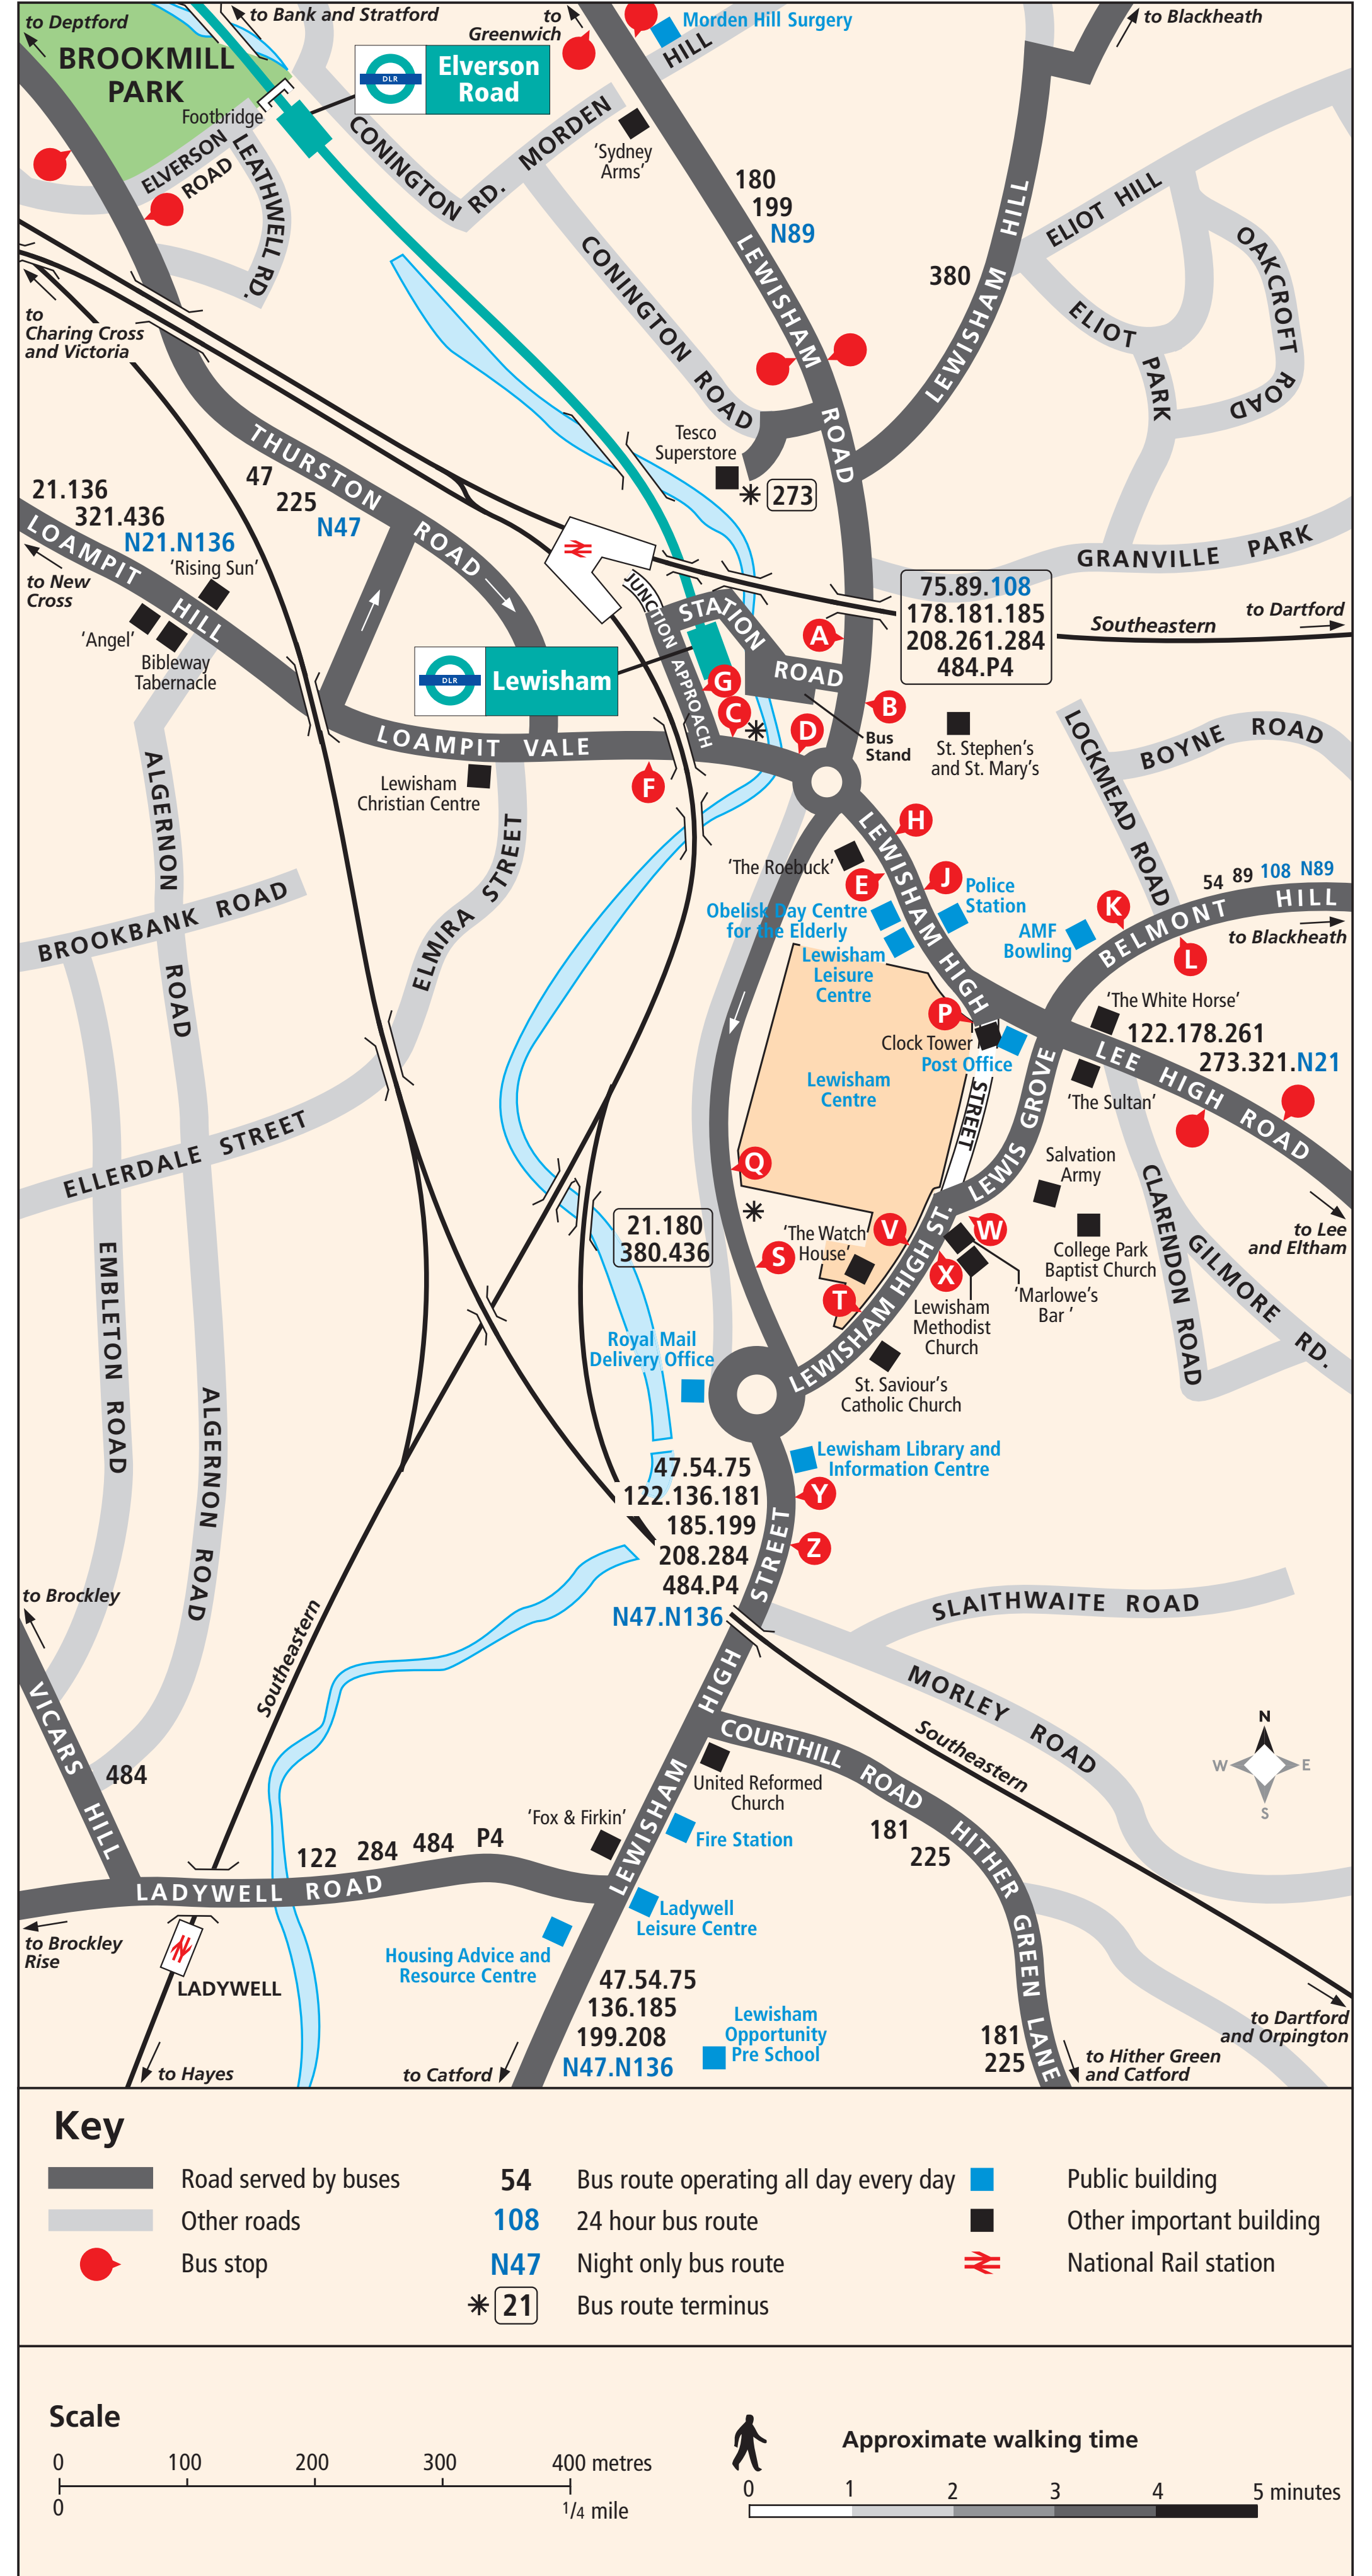

F		
Ferrier Estate	178	bus stop
Foots Cray	321 N21	bus stop
Forest Hill	185 P4	bus stop
G		
Gallions Reach	Docklands Light Railway change at Poplar OR travel via Canning Town then use bus 474	THIS STATION
Gravesend	Southeastern	this station
Greenwich	Docklands Light Railway OR 180 199	THIS STATION bus stop
Grove Park	Southeastern OR 136 N136 261 273	this station bus stop
H		
Heron Quays	Docklands Light Railway OR travel via Island Gardens and use bus D3 D7 N550	THIS STATION
Hither Green	Southeastern OR 181 273	this station bus stop
I		
Island Gardens	Docklands Light Railway OR 180 199 to Greenwich (Cutty Sark) then walk through pedestrian tunnel	THIS STATION bus stop
K		
Kidbrooke	Southeastern OR 178	this station bus stop
King's Cross St. Pancras	Docklands Light Railway to Bank then use Northern line OR Southeastern to London Bridge then use Northern line	THIS STATION
King George V	Docklands Light Railway change at Poplar OR travel via Canning Town and use bus 474 to North Woolwich	THIS STATION
L		
Ladywell	Southeastern OR 284 P4	this station bus stop
Lakeside Shopping Centre	Docklands Light Railway to Limehouse then use c2c to Chafford Hundred	THIS STATION
Langdon Park	Docklands Light Railway	THIS STATION
Lee	Southeastern OR 261	this station bus stop
Lee Green	178 261 321 N21	bus stop
Lewisham Hospital	47 75 136 185 208 N47 N136 199	bus stop
Limehouse	Docklands Light Railway OR travel via All Saints then use bus 115	THIS STATION
Liverpool Street	Docklands Light Railway to Bank then use Central line OR 47	THIS STATION bus stop
London Bridge	Southeastern OR Docklands Light Railway to Canary Wharf then use Jubilee line OR 21 N21 N47	THIS STATION bus stop
London City Airport	Docklands Light Railway change at Poplar OR travel via Canning Town then use bus 474	THIS STATION
Loughborough Junction	P4	bus stop
Lower Sydenham	Southeastern OR 181	this station bus stop
M		
Maze Hill	180	bus stop
Mottingham	Southeastern	this station
Mudchute	Docklands Light Railway OR travel via Island Gardens then use bus D3	THIS STATION
N		
New Cross	Southeastern OR 21 136 225 321 436 N21 N136 N89	this station bus stop
New Cross Gate	21 136 321 436 N21 N136 N89	bus stop
New Eltham	Southeastern OR 321	this station bus stop
North Greenwich	Docklands Light Railway to Canary Wharf then use Jubilee line OR 108	THIS STATION bus stop
O		
Orpington	Southeastern	this station
Oxford Circus	Docklands Light Railway to Bank then use Central line OR Southeastern to Charing Cross then use Bakerloo line	THIS STATION
Oval	Docklands Light Railway to Bank then use Northern line OR 436 N136	THIS STATION bus stop
P		
Paddington	Docklands Light Railway to Bank then use Circle line OR from Monument OR Southeastern to Charing Cross then use Bakerloo line	THIS STATION
Peckham	136 436 N136	this station bus stop
Peckham Rye	Southeastern	this station
Peckham Rye Common	484	bus stop
Plumstead	Southeastern OR 180	this station bus stop
Pontoon Dock	Docklands Light Railway OR travel via Canning Town then use 474	THIS STATION
Poplar	Docklands Light Railway OR travel via All Saints then short walk	THIS STATION
Prince Regent	Docklands Light Railway change at Poplar OR travel via Canning Town then use bus 147	THIS STATION
Pudding Mill Lane	Docklands Light Railway OR 108 to High Street, Stratford (Junction with Marshgate Lane) then short walk	THIS STATION bus stop

Q		
Queen Elizabeth Hospital	178	bus stop
R		
Rotherhithe	47 225 N47	bus stop
Royal Albert	Docklands Light Railway change at Poplar OR travel via Canning Town then use bus 300	THIS STATION
Royal Victoria	Docklands Light Railway change at Poplar OR travel via Canning Town then use bus 147 or 241	THIS STATION
S		
St. Johns	Southeastern OR 21 47 136 225 321 436 N21 N47 N136	this station bus stop
Shadwell	Docklands Light Railway	THIS STATION
Shooters Hill	89 OR N89	bus stop
Sidcup	Southeastern OR 321 N21	this station bus stop
Slade Green	Southeastern OR 89 OR N89	this station bus stop
South Quay	Docklands Light Railway OR travel via Canary Wharf then use bus D8	THIS STATION
Stratford	Docklands Light Railway OR 108	THIS STATION bus stop
Surrey Quays	47 225 N47 199	bus stop
Sydenham	75	bus stop
T		
Thamesmead	180	bus stop
Tower Gateway	Docklands Light Railway change at Shadwell OR travel via All Saints then use bus 15 N551	THIS STATION

V		
Trafalgar Square	Southeastern to Charing Cross then short walk OR Docklands Light Railway to Bank then District or Circle line from Monument to Embankment then short walk OR N21 N47 N136 N89	THIS STATION bus stop
W		
Victoria	Southeastern OR Docklands Light Railway to Bank then District or Circle line from Monument OR 436 N136	this station bus stop
Waterloo		
Waterloo	Southeastern to Waterloo East OR Docklands Light Railway to Heron Quays then use Jubilee line from Canary Wharf	THIS STATION
Welling	Southeastern OR 89 OR N89	this station bus stop
Westferry	Docklands Light Railway OR travel via Canary Wharf then use bus 135 277 D3 D7	THIS STATION
West India Quay	Docklands Light Railway OR travel via Canary Wharf then short walk	THIS STATION
West Silvertown	Docklands Light Railway OR travel via Canning Town then use 474	THIS STATION bus stop
Woolwich Arsenal	Southeastern OR 178 OR 380	this station bus stop

24 hour service Routes 108 and 474 are 24 hour services