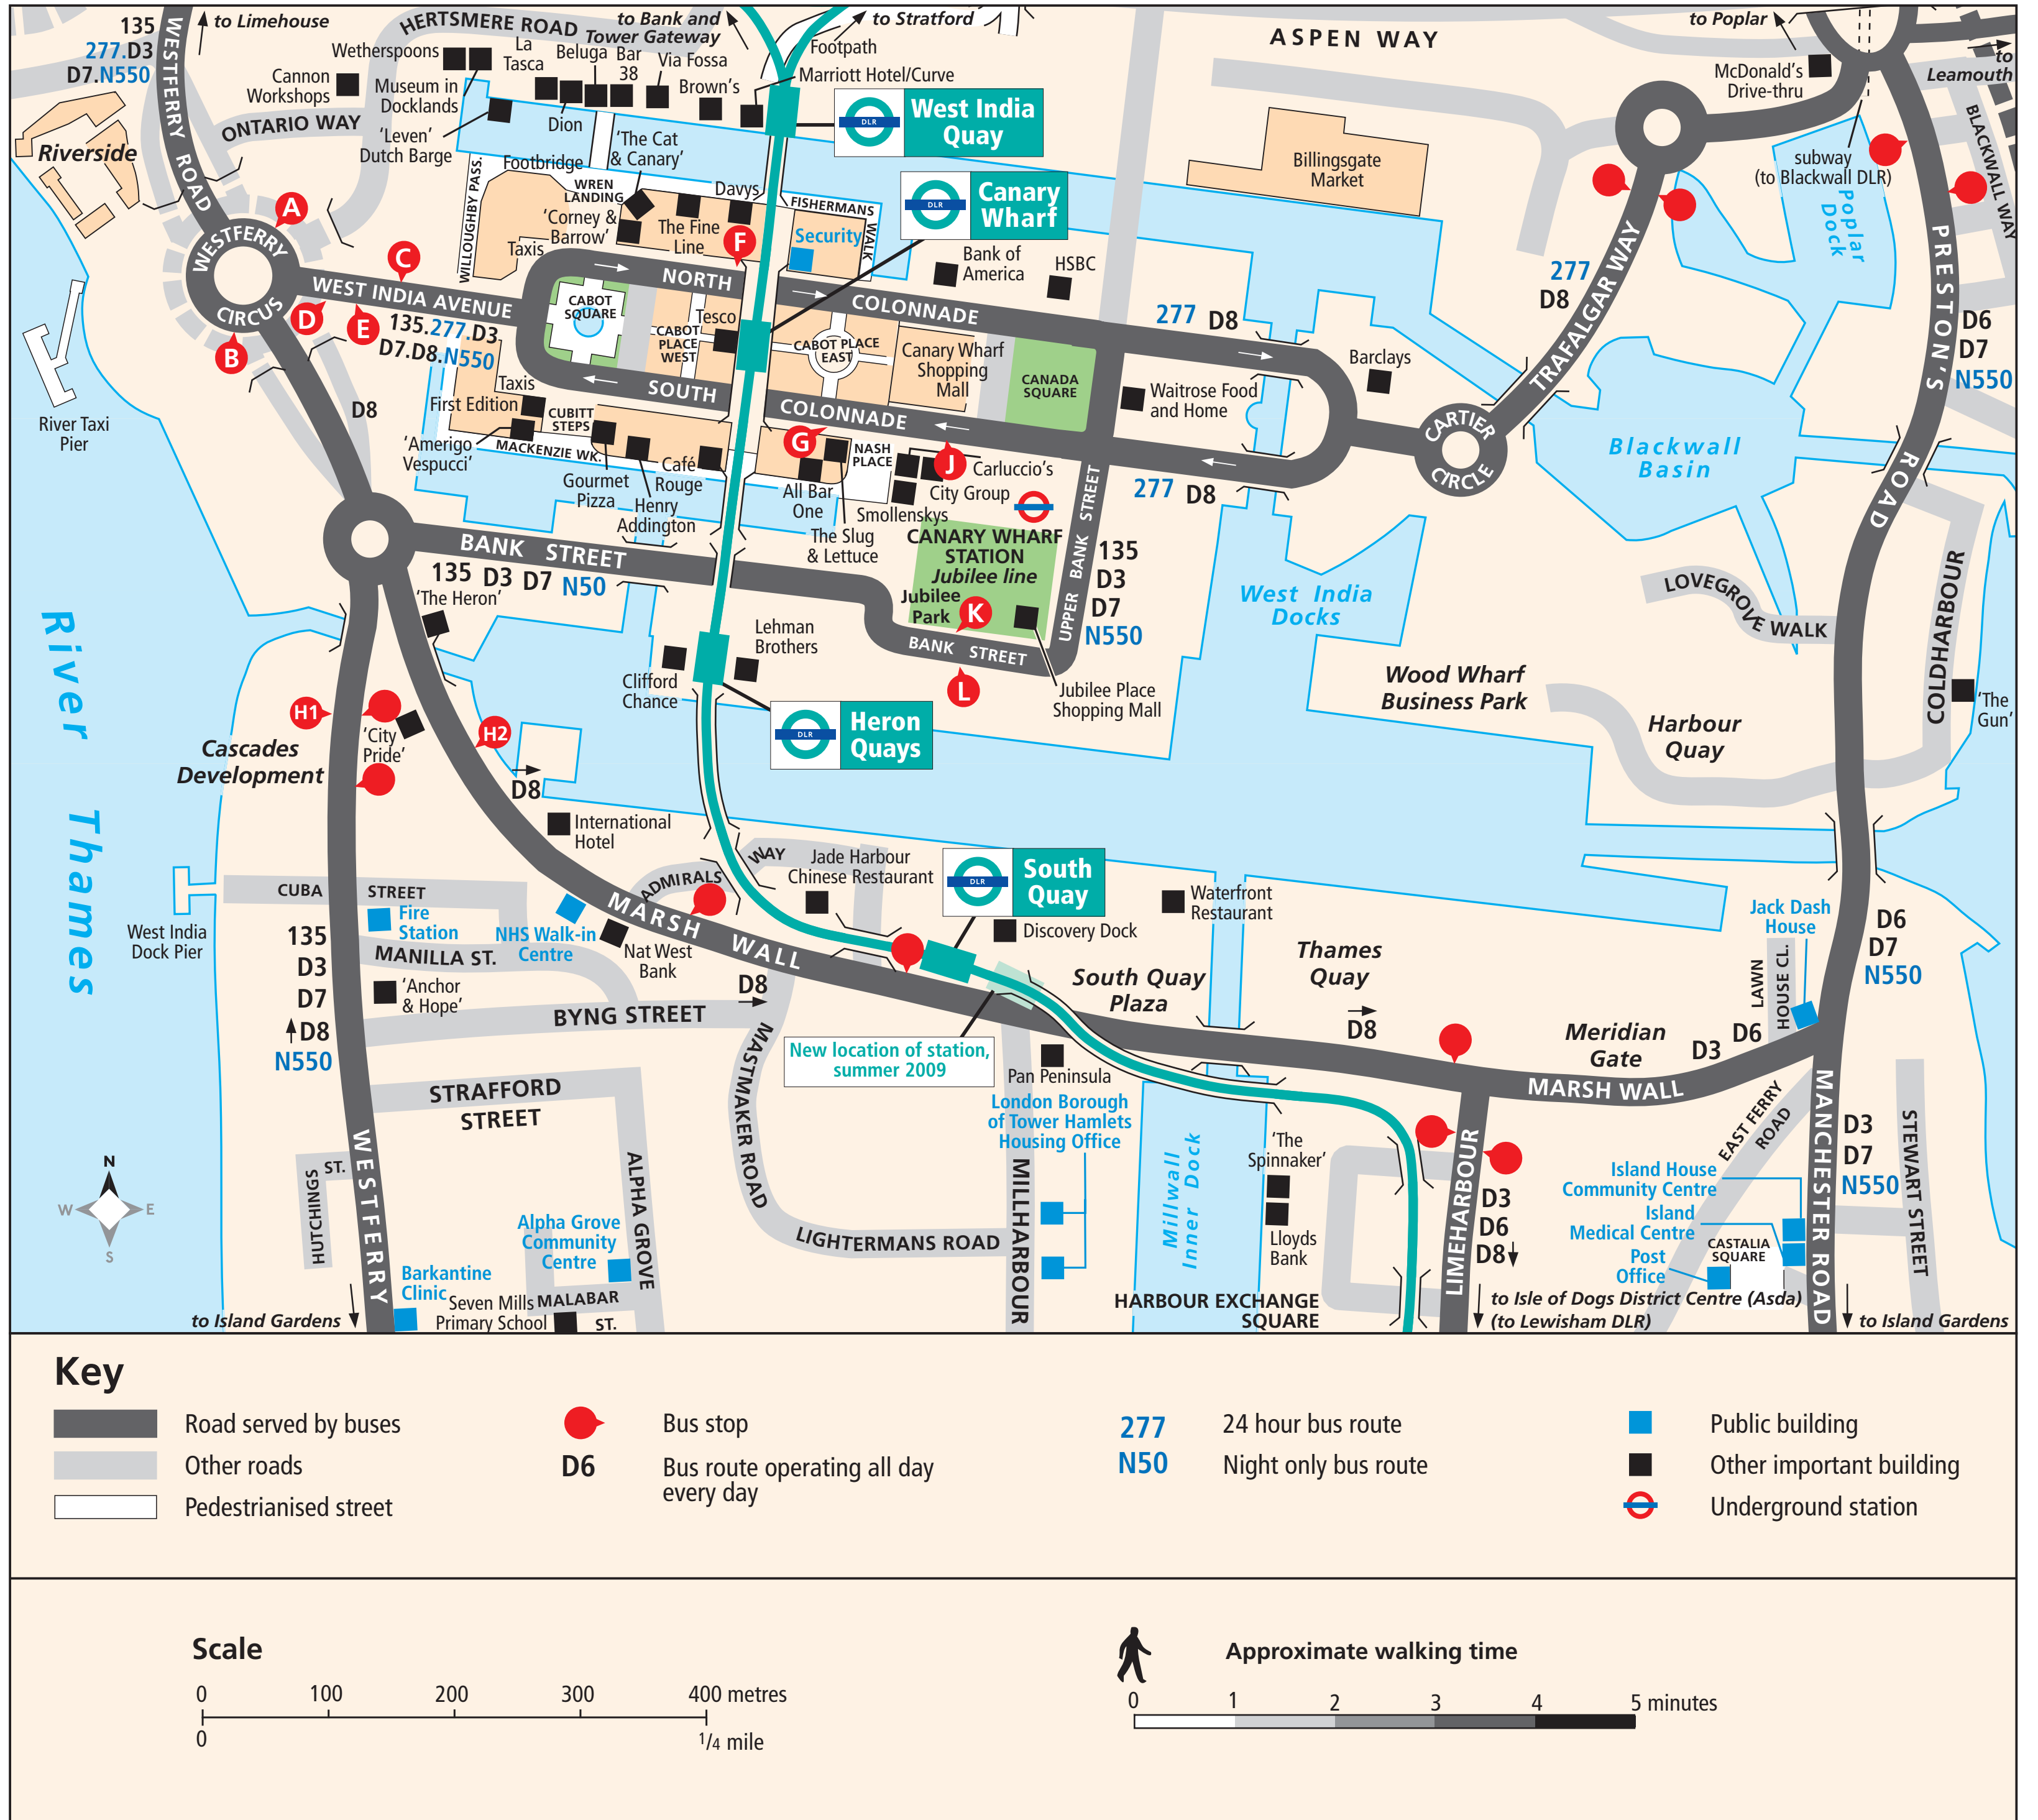

Docklands Light Railway

Heron Quays Local Area Map

How to make your journey

1. Find your destination on the list which follows. Rail Stations are shown as Docklands Light Railway, Underground and National Rail.
2. Look in the middle column and note the rail or bus route that is most suited for your journey. Bus routes in **black** run all day, seven days a week; those in **red** run less often. 24-hour services and night only buses are shown in **blue**. Bus routes shown in *italics* offer alternatives to travelling by Docklands Light Railway.
3. Go to the nearby station or bus stop shown in the right-hand column.

H		
Hackney Central	Docklands Light Railway to Stratford then use London Underground	THIS STATION
Hackney Wick	Docklands Light Railway to Stratford then use London Underground	THIS STATION
I		
Island Gardens	Docklands Light Railway OR D3 D7 N550	THIS STATION bus stop
Isle of Dogs District Centre (Asda)	Docklands Light Railway to Crossharbour OR 135	THIS STATION bus stop
K		
King George V	Docklands Light Railway change at Poplar OR travel via Canning Town then use bus 474 to North Woolwich	THIS STATION
King's Cross St. Pancras	Docklands Light Railway to Bank then use Northern line	THIS STATION
L		
Langdon Park	Docklands Light Railway OR D8	THIS STATION bus stop
Lewisham	Docklands Light Railway OR Jubilee line from Canary Wharf to North Greenwich then use bus 108	THIS STATION bus stop
Limehouse	Docklands Light Railway OR 135 D3 N550	THIS STATION bus stop
Limehouse Burdett Road	Docklands Light Railway 135 D3 D7 N550	THIS STATION bus stop
Liverpool Street	Docklands Light Railway to Bank then use Northern line	THIS STATION bus stop
London Bridge	Docklands Light Railway to Bank then use Northern line	THIS STATION bus stop
London City Airport	Docklands Light Railway change at Poplar OR travel via Canning Town then use bus 474	THIS STATION
M		
Manchester Road	D3 D7 N550	bus stop
Marsh Wall	D8	bus stop
Mile End	D7	bus stop
Moorgate	Docklands Light Railway to Bank then use Northern line	THIS STATION bus stop
Mudchute	Docklands Light Railway OR 135 D3 OR N550 to Island Gardens	THIS STATION bus stop bus stop