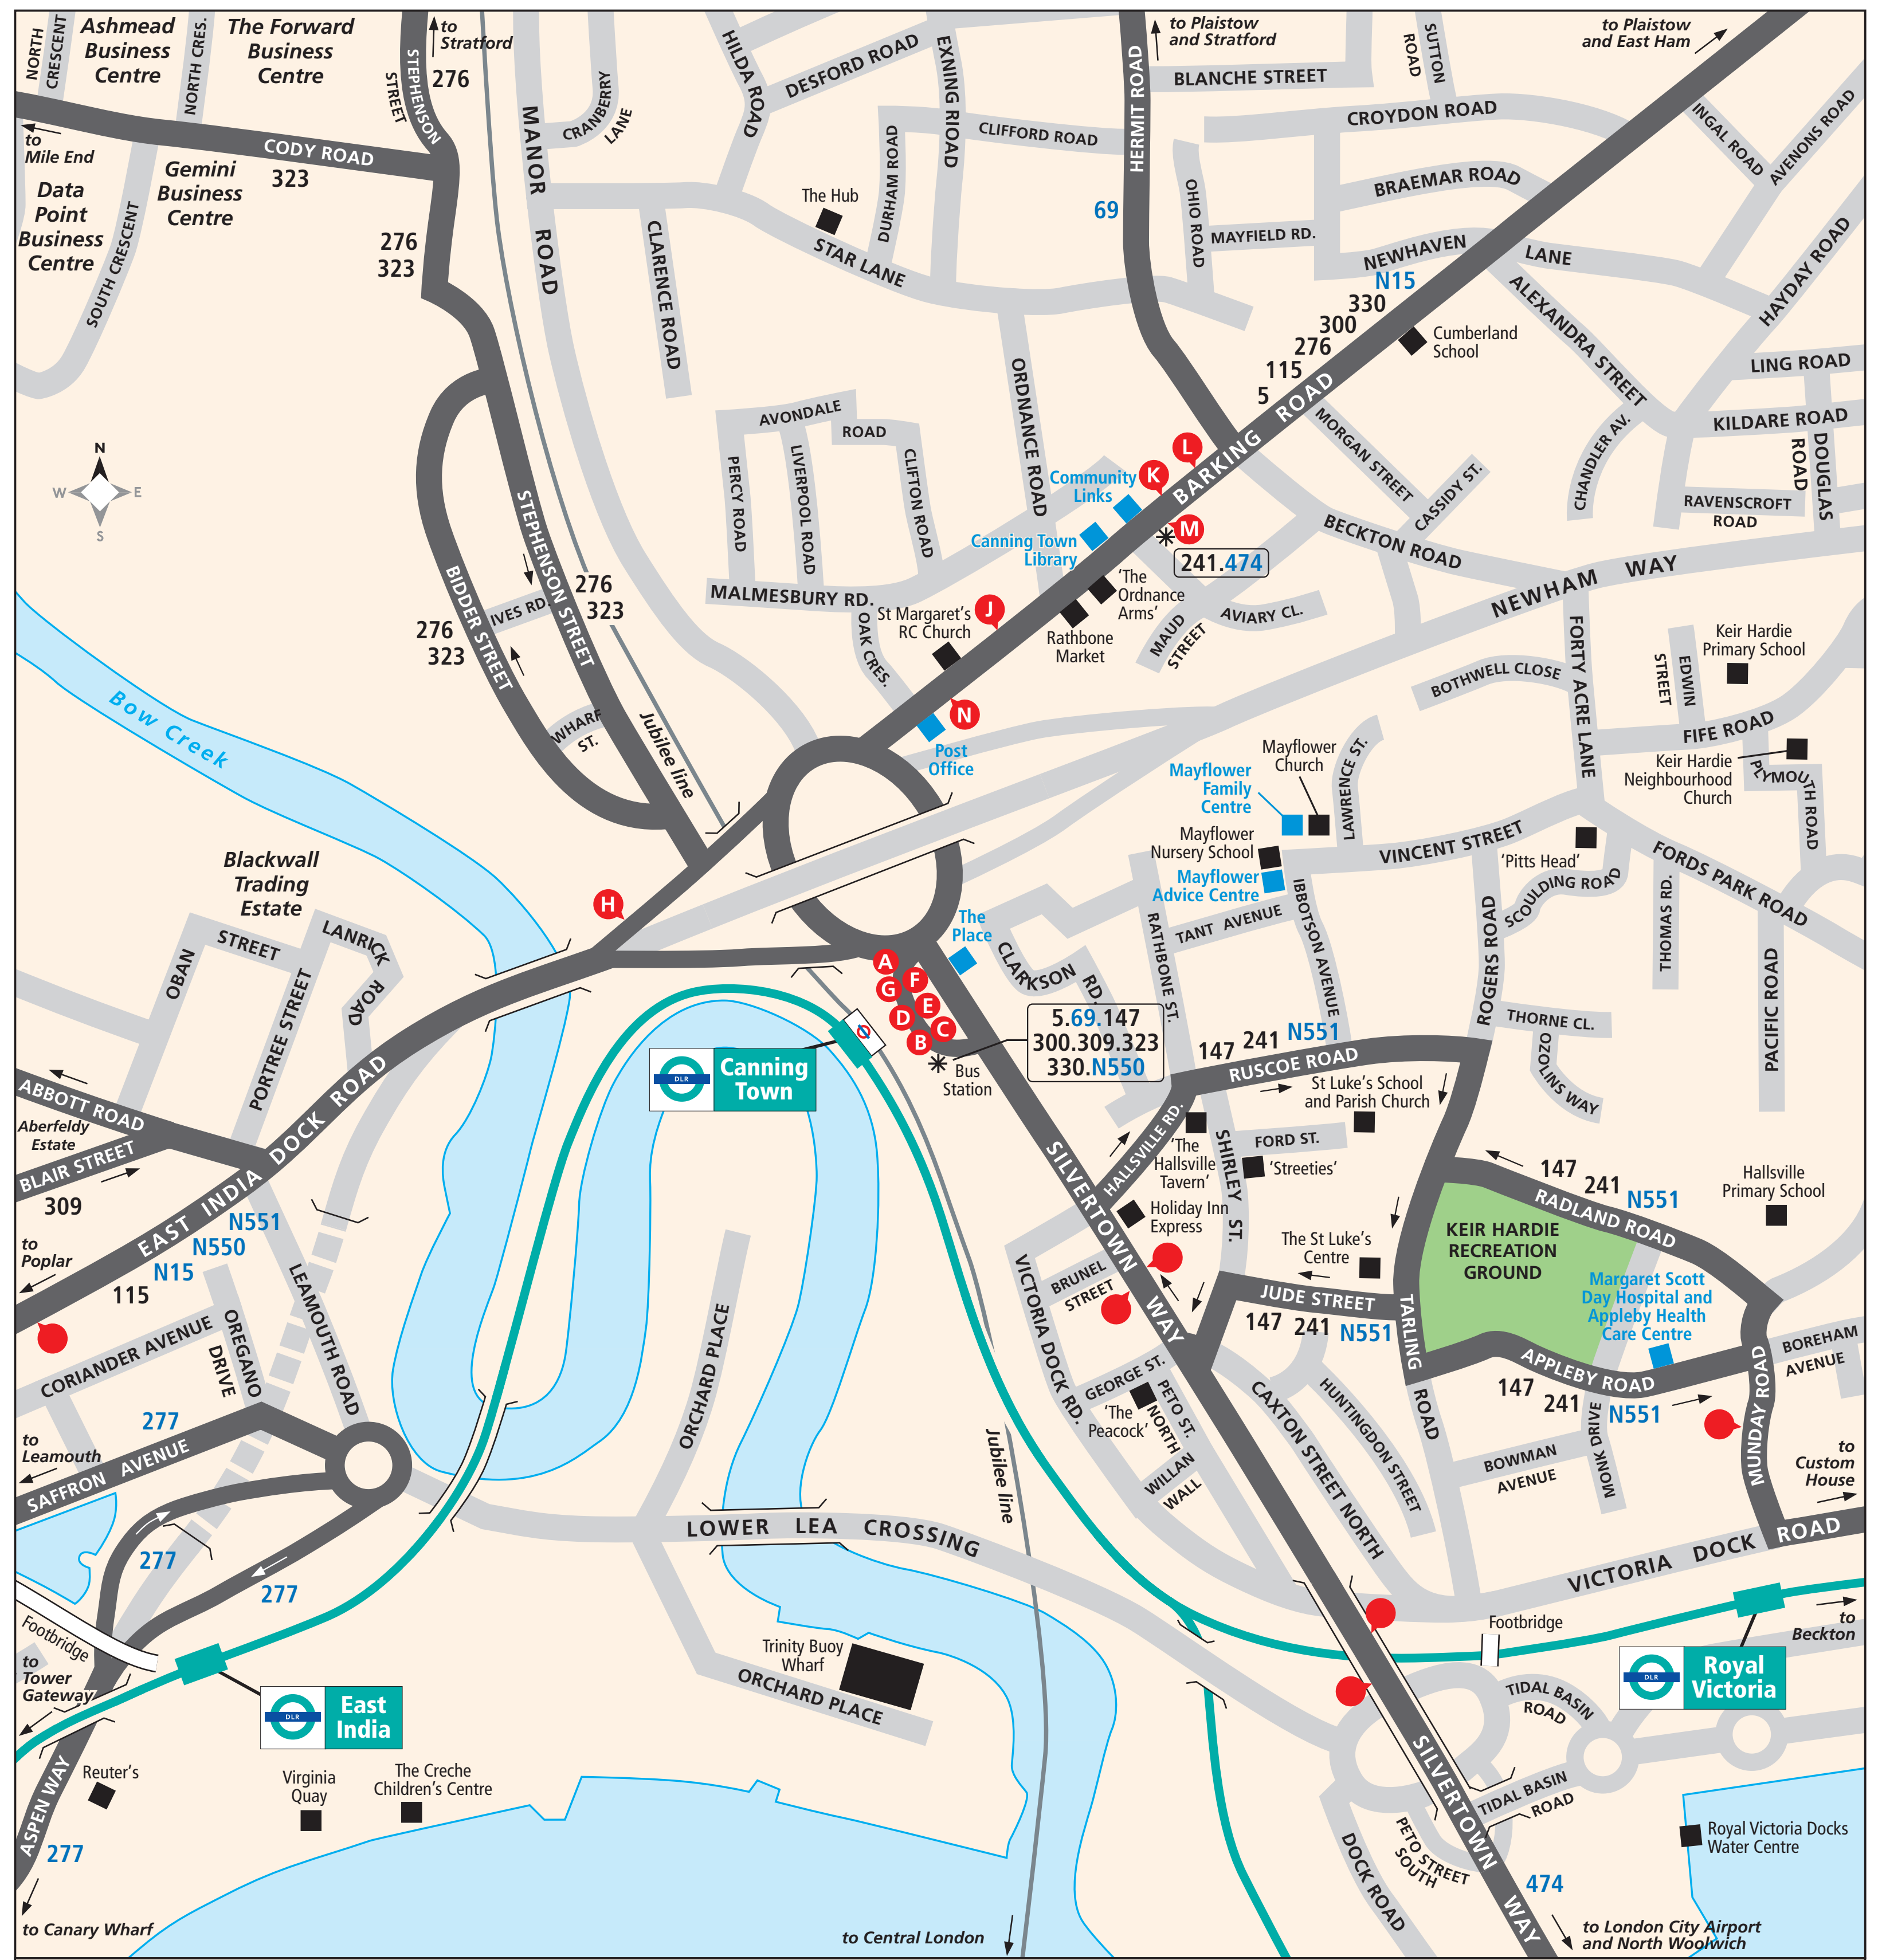

Docklands Light Railway

Canning Town Local Area Map

How to make your journey

- Find your destination on the list which follows. Rail Stations are shown as Docklands Light Railway, Underground and National Rail.
- Look in the middle column and note the rail or bus route that is most suited for your journey. Bus routes in black run all day, seven days a week; those in red run less often. 24-hour services and night only buses are shown in blue. Bus routes shown in italics offer alternatives to travelling by Docklands Light Railway.
- Go to the nearby station or bus stop shown in the right-hand column.

Key

- Road served by buses
- Other roads
- Pedestrianised street
- Bus stop
- Bus route operating all day every day
- 24 hour bus route
- Night bus only route
- Bus route terminus
- Public building
- Other important building
- Underground station

Routes 69, 108, 188, 277, 472 and 474 are 24 hour services