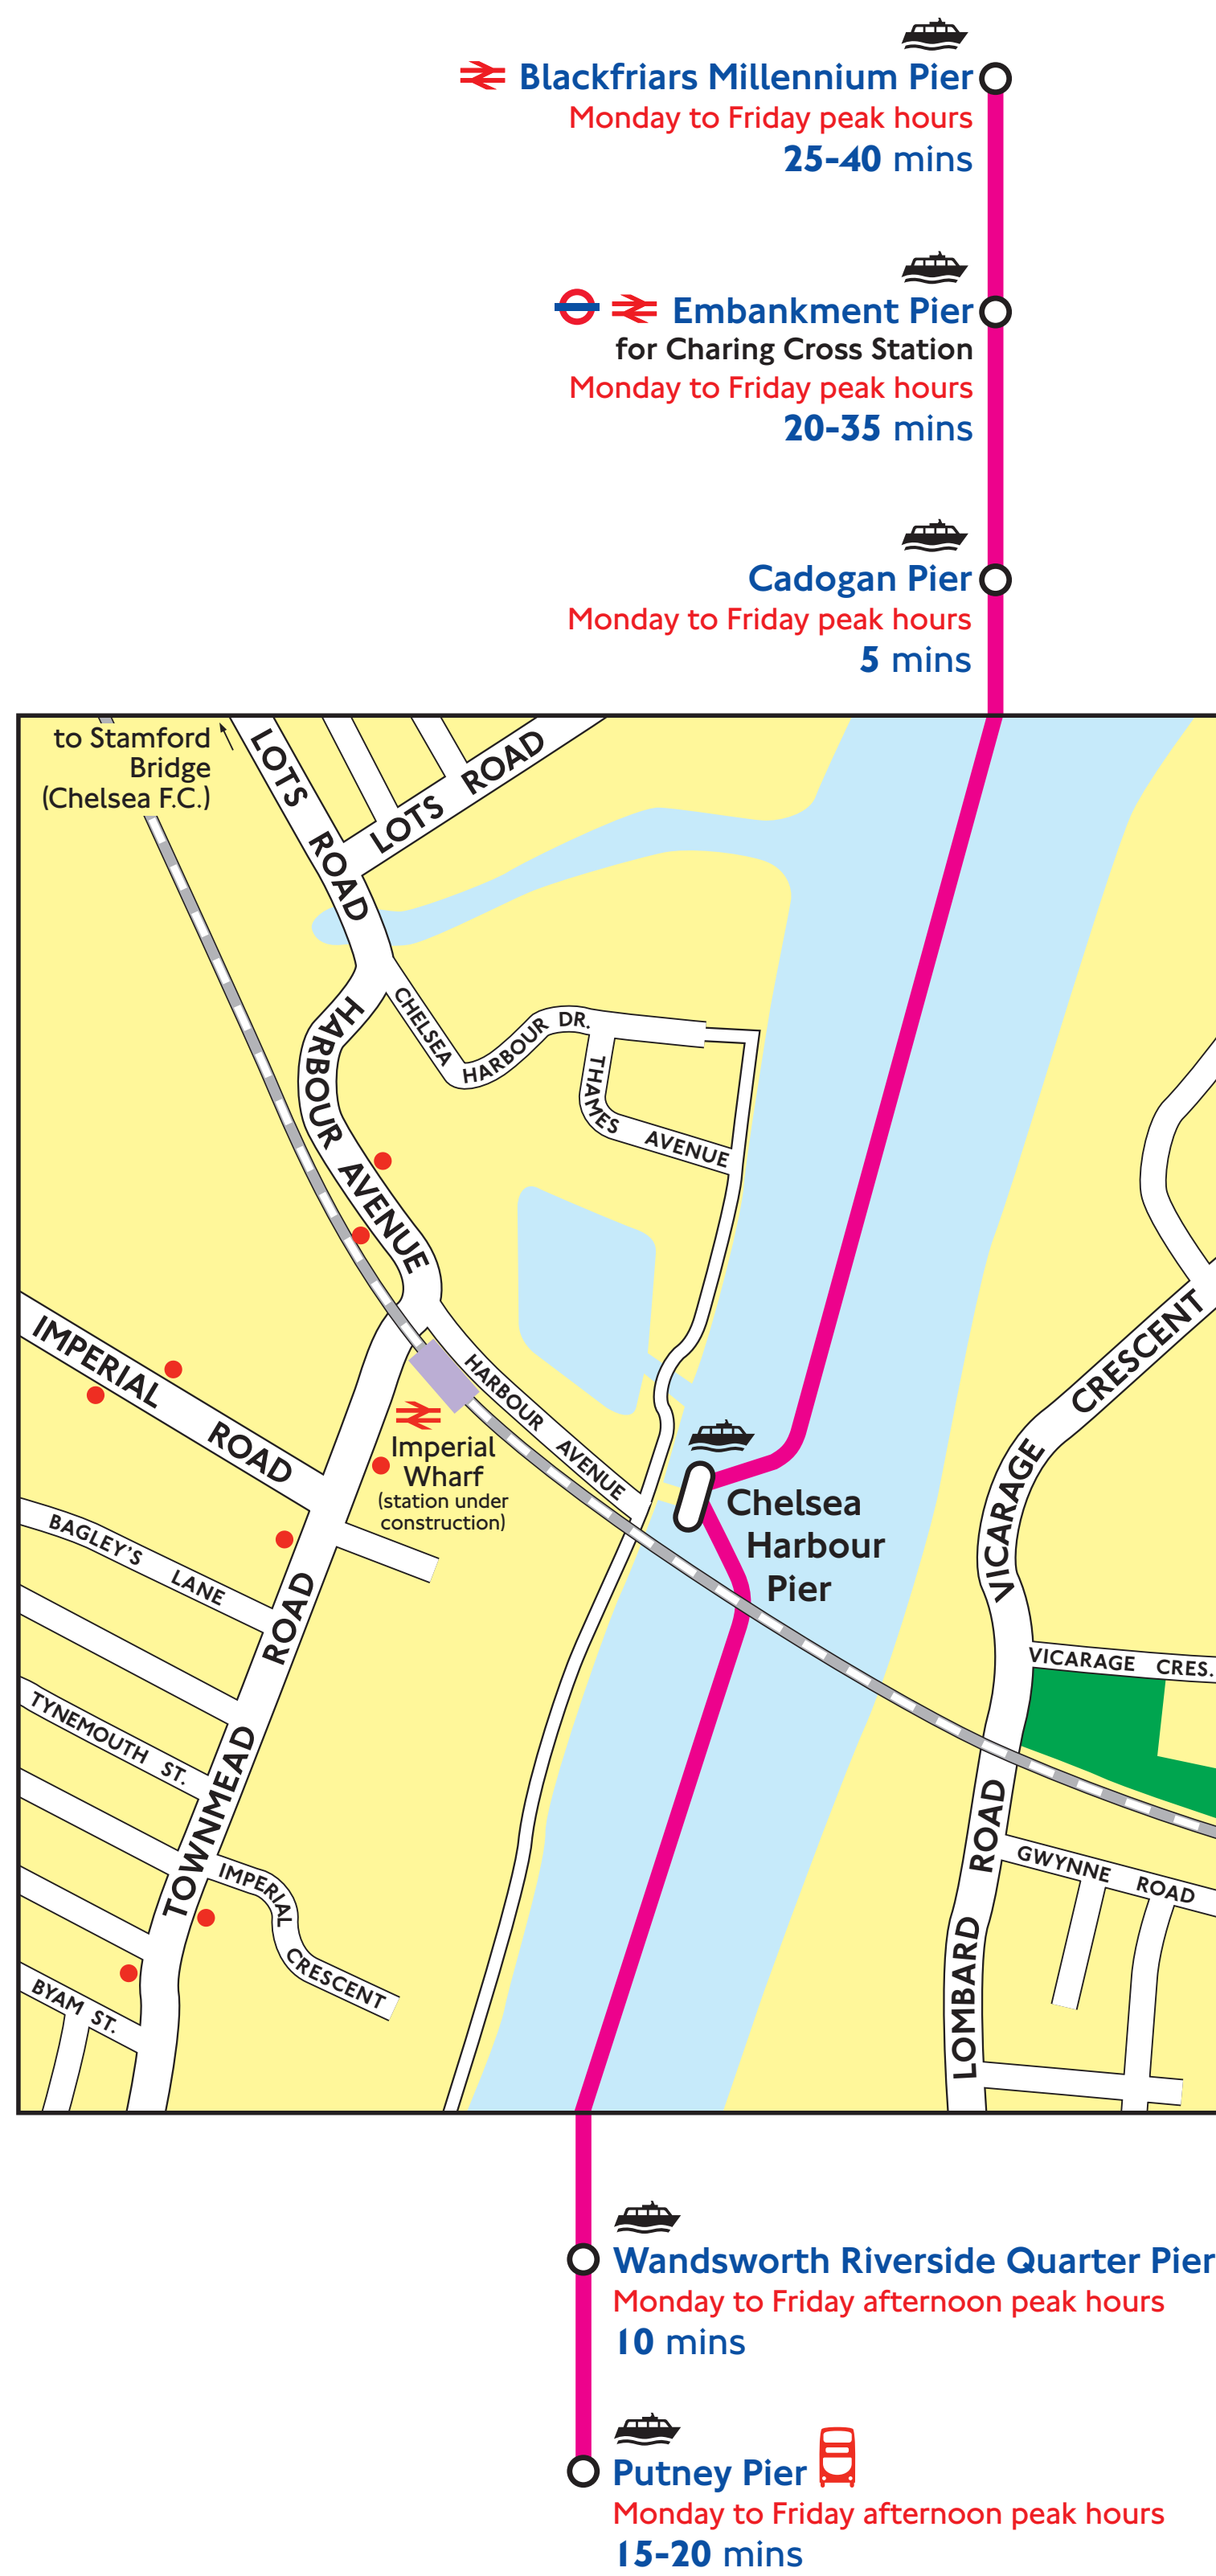

Boats from Chelsea Harbour Pier

Places of interest to visit by boat from Chelsea Harbour Pier

Place of interest	Nearest pier
C	
City of London	Blackfriars Millennium Pier
Cleopatra's Needle	Embankment Pier
Covent Garden	Embankment Pier
S	
St. Paul's Cathedral	Blackfriars Millennium Pier
T	
Trafalgar Square	Embankment Pier

Key to boat services from Chelsea Harbour Pier to:-

Cadogan, Embankment and Blackfriars or Wandsworth Riverside Quarter and Putney operated by Thames Executive Charters

x mins Average journey times in minutes from Chelsea Harbour Pier

Key to symbols

- Pier
- Underground interchange
- Bus interchange
- Rail interchange
- Bus stop

Chelsea Harbour Pier is only served during Monday to Friday peak hours.

Travelcard holders are entitled to a discount of 33% on most boat services. Please check before buying your ticket.

For full details of all riverboat services, please pick up a booklet at this pier or any central London Underground station.