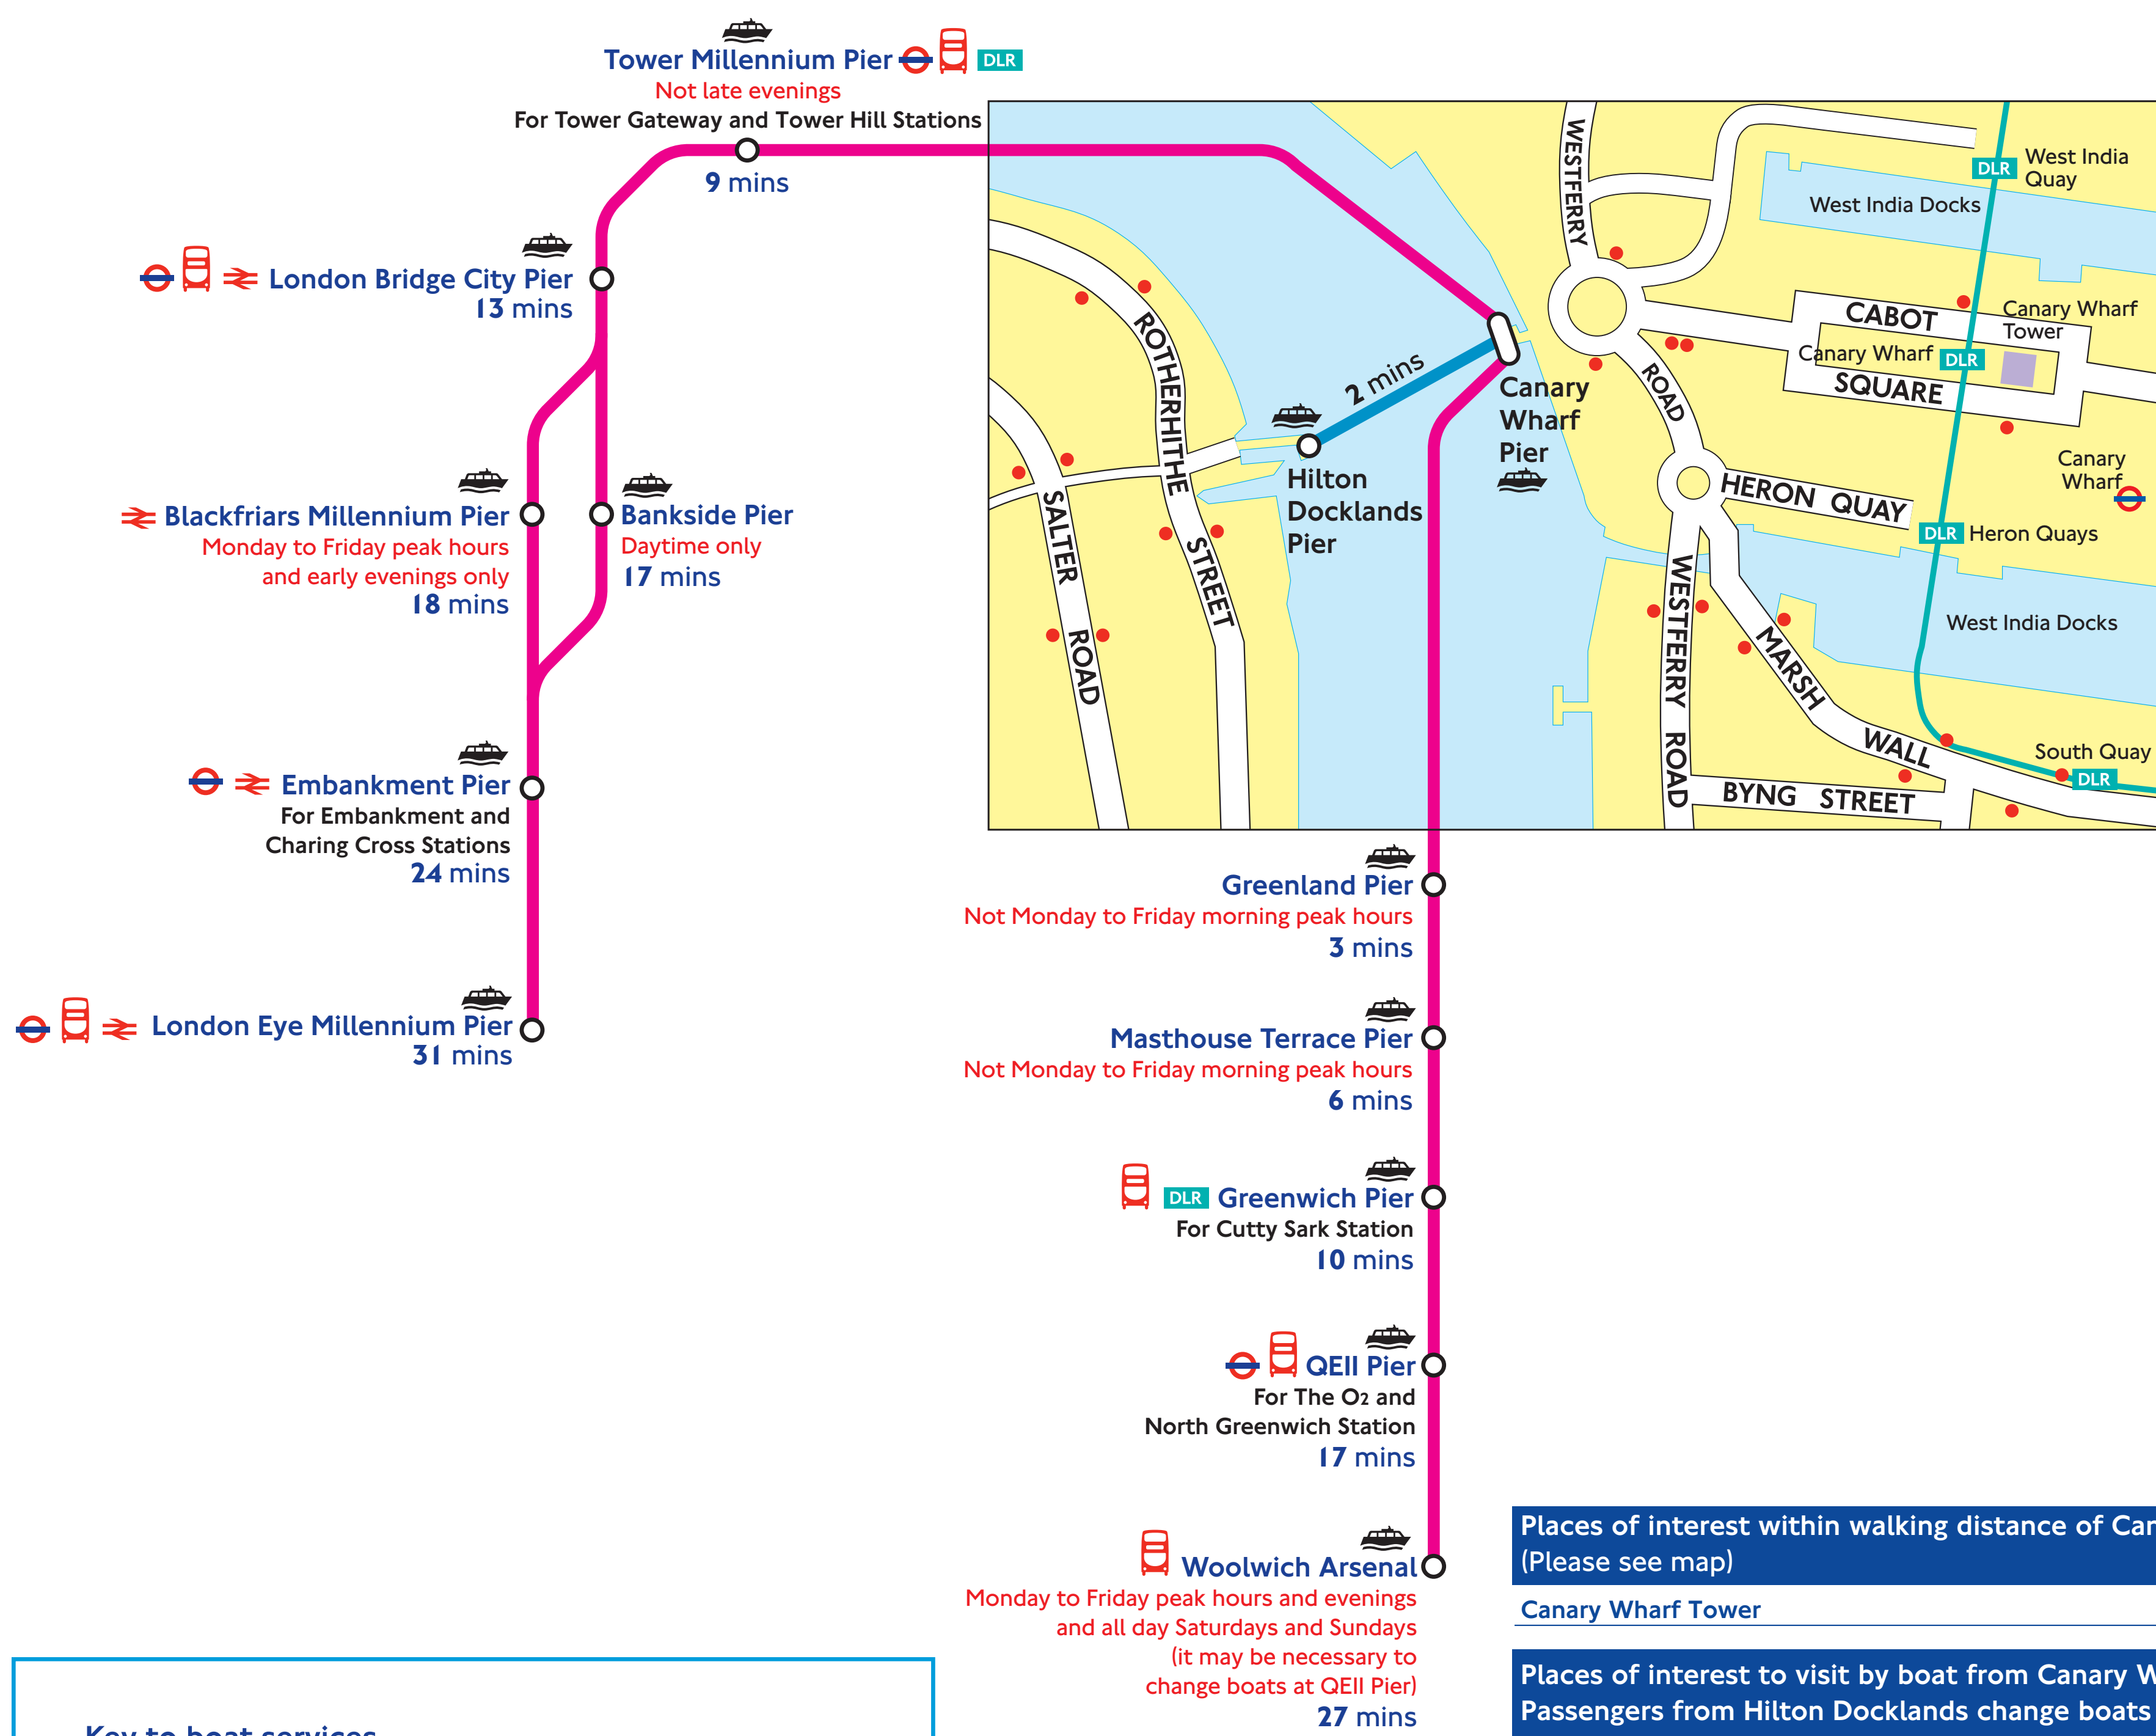

# Boats from Canary Wharf and Hilton Docklands Piers

## Places of interest within walking distance of Canary Wharf Pier (Please see map)

Canary Wharf Tower

## Places of interest to visit by boat from Canary Wharf Pier

Passengers from Hilton Docklands change boats at Canary Wharf Pier

Place of interest	Nearest pier
<b>B</b>	
BFI Imax Cinema	London Eye Millennium Pier
Bramah Museum of Tea & Coffee	Bankside Pier
Britain at War Experience	London Bridge City Pier
<b>C</b>	
City Hall	London Bridge City Pier
Cleopatra's Needle	Embankment Pier
Clink Museum	Bankside Pier or London Bridge City Pier
Covent Garden	Embankment Pier
<b>D</b>	
Dali Universe	London Eye Millennium Pier
<b>F</b>	
Firepower and Heritage Centre	Woolwich Arsenal Pier
Florence Nightingale Museum	London Eye Millennium Pier
<b>G</b>	
Greenwich Market	Greenwich Pier
Greenwich Park	Greenwich Pier
<b>H</b>	
Hay's Galleria	London Bridge City Pier
HMS Belfast	London Bridge City Pier
<b>L</b>	
London Aquarium	London Eye Millennium Pier
London Dungeon	London Bridge City Pier
London Eye	London Eye Millennium Pier
<b>N</b>	
National Maritime Museum	Greenwich Pier
<b>O</b>	
O2, The	QEII Pier
Old Operating Theatre	London Bridge City Pier
<b>R</b>	
Royal Artillery Museum	Woolwich Arsenal Pier
Royal Naval College	Greenwich Pier
Royal Observatory	Greenwich Pier
<b>S</b>	
St. Katharine's Dock	Tower Millennium Pier
St. Paul's Cathedral	Blackfriars Millennium Pier
Shakespeare's Globe	Bankside Pier
Southbank Centre	London Eye Millennium Pier
Southwark Cathedral	London Bridge City Pier
<b>T</b>	
Tate Modern	Bankside Pier
Tower Bridge Experience	Tower Millennium Pier
Tower of London	Tower Millennium Pier
Trafalgar Square	Embankment Pier
<b>V</b>	
Vinopolis City of Wine	Bankside Pier

**For full details of all riverboat services, please pick up a booklet at this pier or any central London Underground station.**