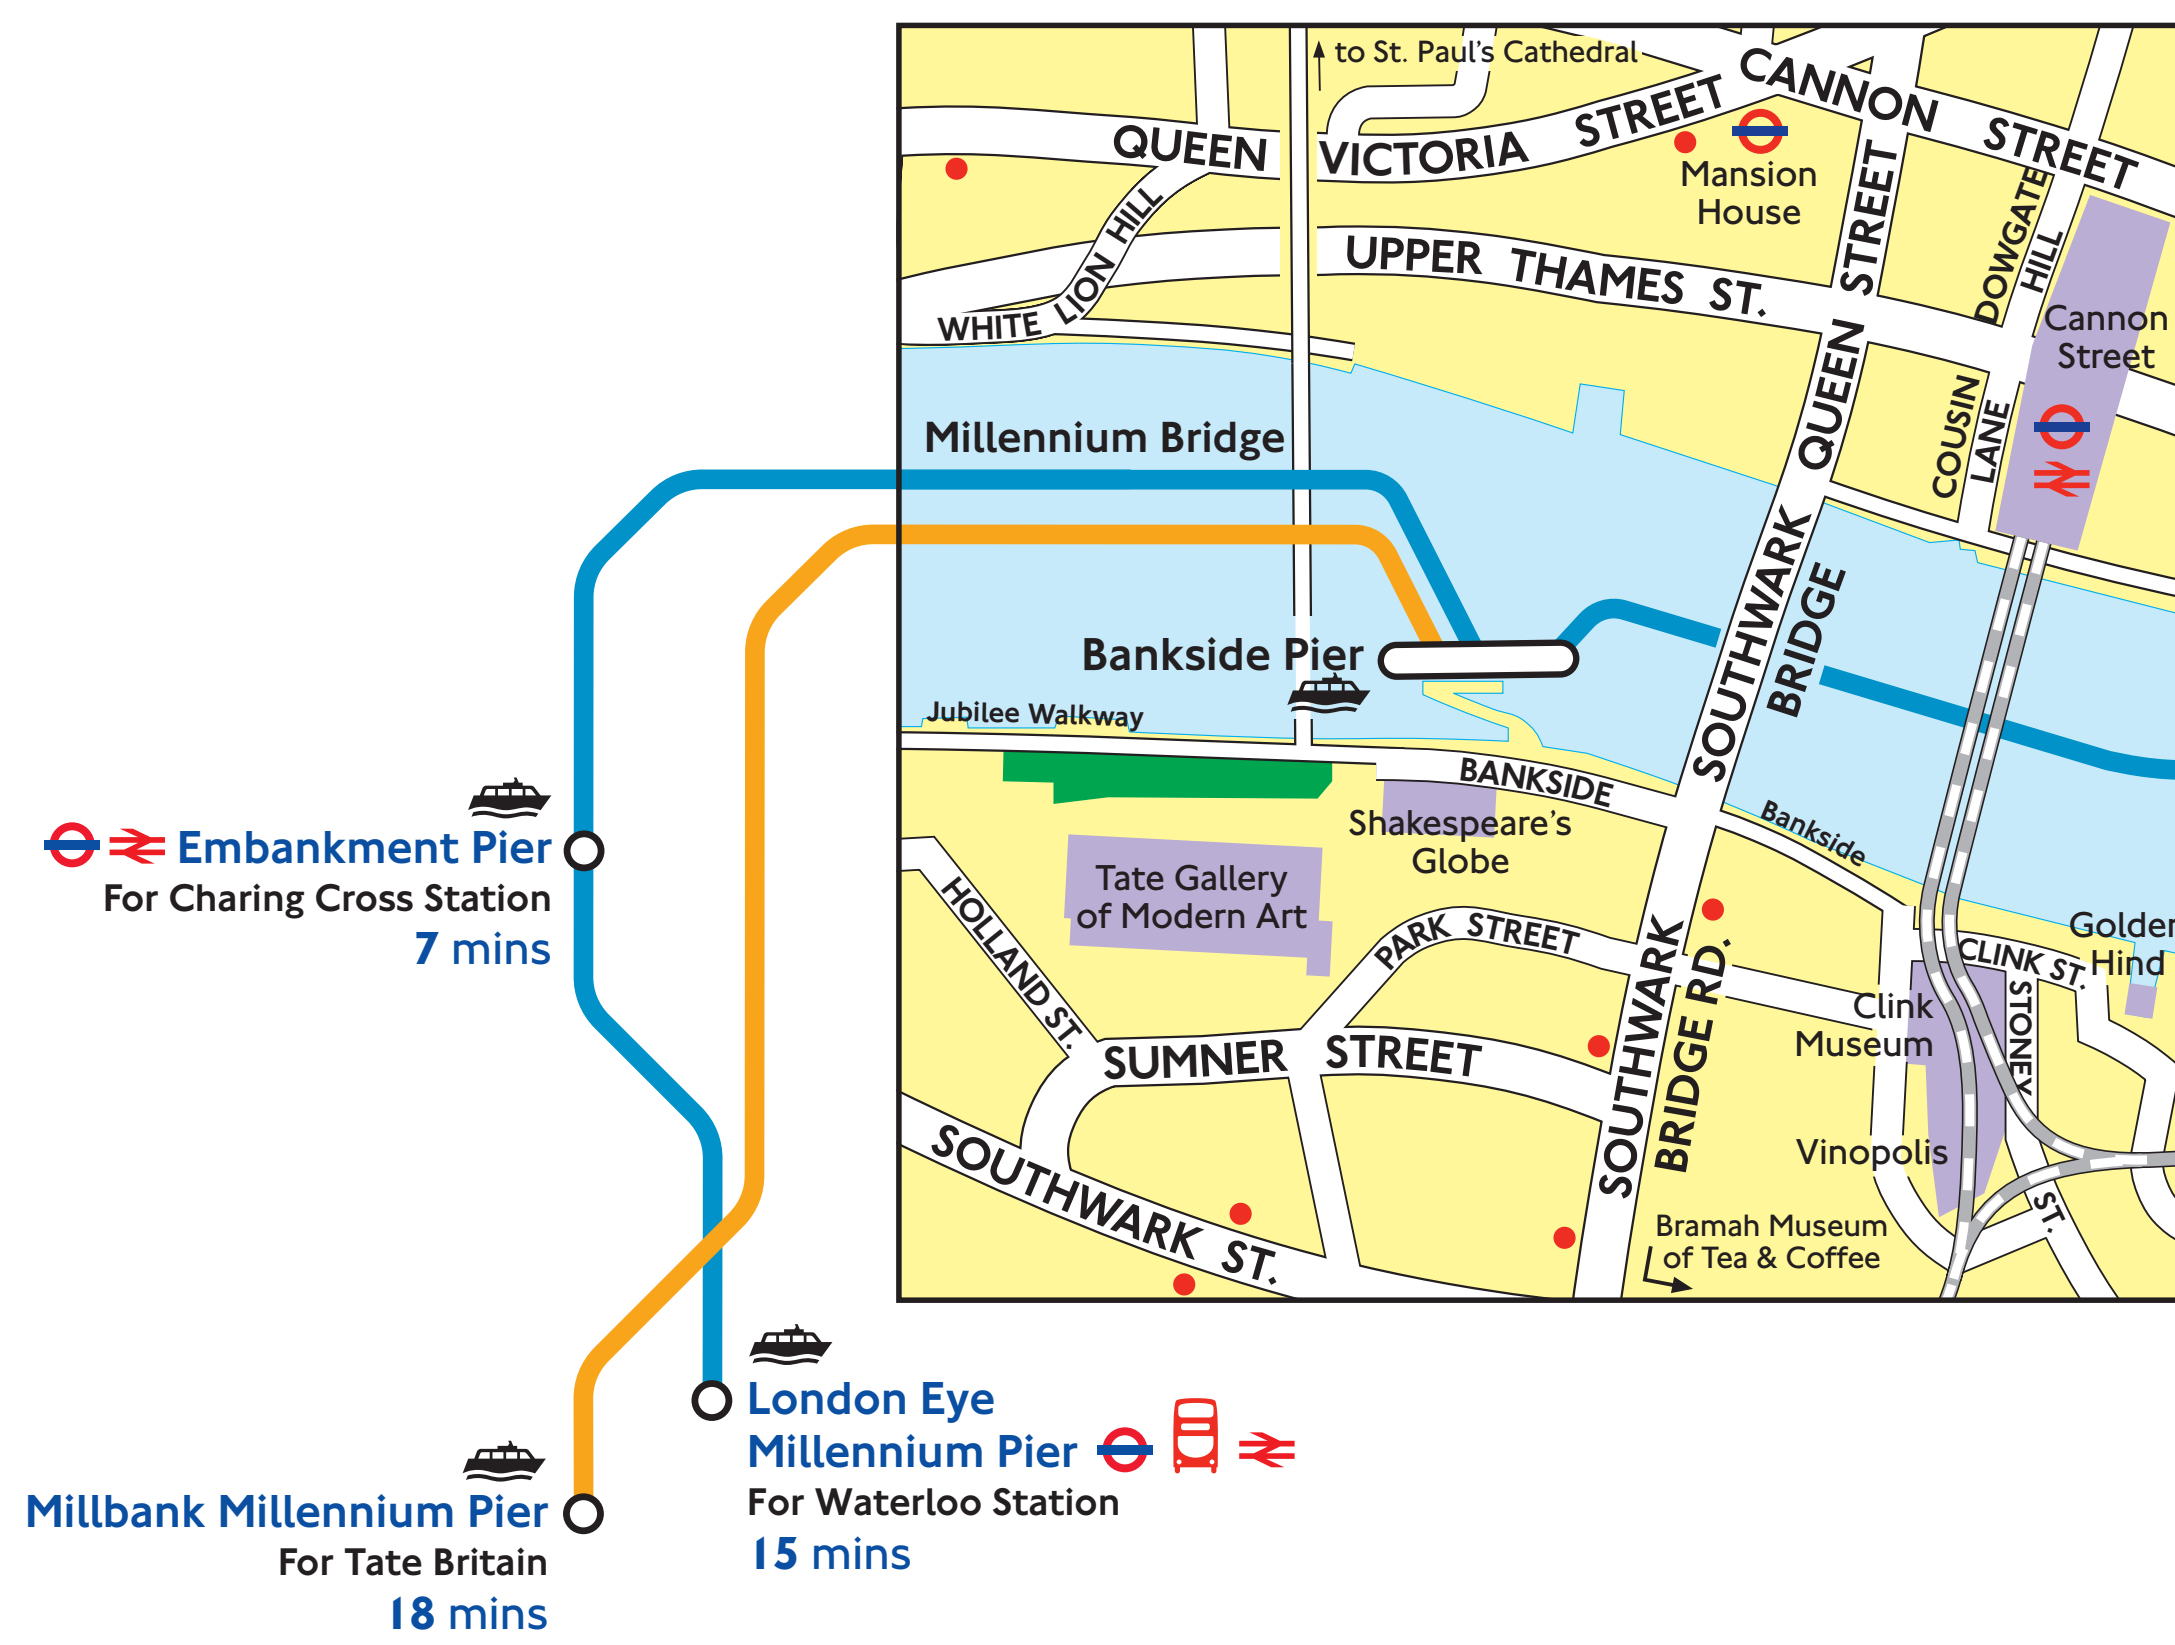

Boats from Bankside Pier

Travelcard holders are entitled to a discount of 33% on most boat services. Please check before buying your ticket.

For full details of all riverboat services, please pick up a booklet at this pier or any central London Underground station.

- **Woolwich Arsenal**
   Limited service - change boats at QEII Pier for a more regular service
   41 mins
- **QEII Pier**
   For The O2 and North Greenwich Station
   34 mins
- **Greenwich Pier**
   For Cutty Sark Station
   27 mins
- **Masthouse Terrace Pier**
   23 mins
- **Greenland Pier**
   20 mins
- **Canary Wharf Pier**
   (Change for ferry to Hilton Docklands Pier)
   For Canary Wharf and Westferry Stations
   17 mins
- **Tower Millennium Pier**
   For Tower Hill and Tower Gateway Stations
   8 mins
- **London Bridge City Pier**
   4 mins

Places of interest to visit by boat from Bankside Pier

Place of interest	Nearest pier
B	
BFI IMAX Cinema	London Eye Millennium Pier
Britain at War Experience	London Bridge City Pier
C	
Canary Wharf Tower	Canary Wharf Pier
City Hall	London Bridge City Pier
City of London	Tower Millennium Pier
Cleopatra's Needle	Embankment Pier
Covent Garden	Embankment Pier
D	
Dali Universe	London Eye Millennium Pier
F	
Firepower and Heritage Centre	Woolwich Arsenal Pier
Florence Nightingale Museum	London Eye Millennium Pier
G	
Greenwich Market	Greenwich Pier
Greenwich Park	Greenwich Pier
H	
Hay's Galleria	London Bridge City Pier
HMS Belfast	London Bridge City Pier
I	
Isle of Dogs	Canary Wharf Pier
L	
London Aquarium	London Eye Millennium Pier
London Dungeon	London Bridge City Pier
London Eye	London Eye Millennium Pier
N	
National Maritime Museum	Greenwich Pier
O	
O₂, The	QEII Pier
Old Operating Theatre	London Bridge City Pier
R	
Royal Artillery Museum	Woolwich Arsenal Pier
Royal Naval College	Greenwich Pier
Royal Observatory	Greenwich Pier
S	
St. Katharine's Dock	Tower Millennium Pier
Southbank Centre	London Eye Millennium Pier
Southwark Cathedral	London Bridge City Pier
T	
Tate Britain	Millbank Millennium Pier
Tower Bridge Experience	Tower Millennium Pier
Tower of London	Tower Millennium Pier
Trafalgar Square	Embankment Pier

Places of interest within walking distance of Bankside Pier (Please see map)

1. Bramah Museum of Tea & Coffee
   - Clink Museum
   - Shakespeare's Globe
   - Tate Modern
   - Vinopolis City of Wine
2. or cross the Millennium Bridge for
3. St. Paul's Cathedral

Key to boat services from Bankside Pier to:-

- Embankment and London Eye or London Bridge City, Tower, Canary Wharf, Greenland, Masthouse Terrace, Greenwich, QEII (for The O₂) and Woolwich Arsenal Operated by Thames Clippers
- 'Tate to Tate' service : Millbank Operated by Thames Clippers

x mins Average journey times in minutes from Bankside Pier

Key to symbols

- Pier
- Underground interchange
- Bus interchange
- Docklands Light Railway interchange
- Rail interchange
- Bus stop

Bankside Pier, Autumn/Winter 09/10 TFL16701.10.09