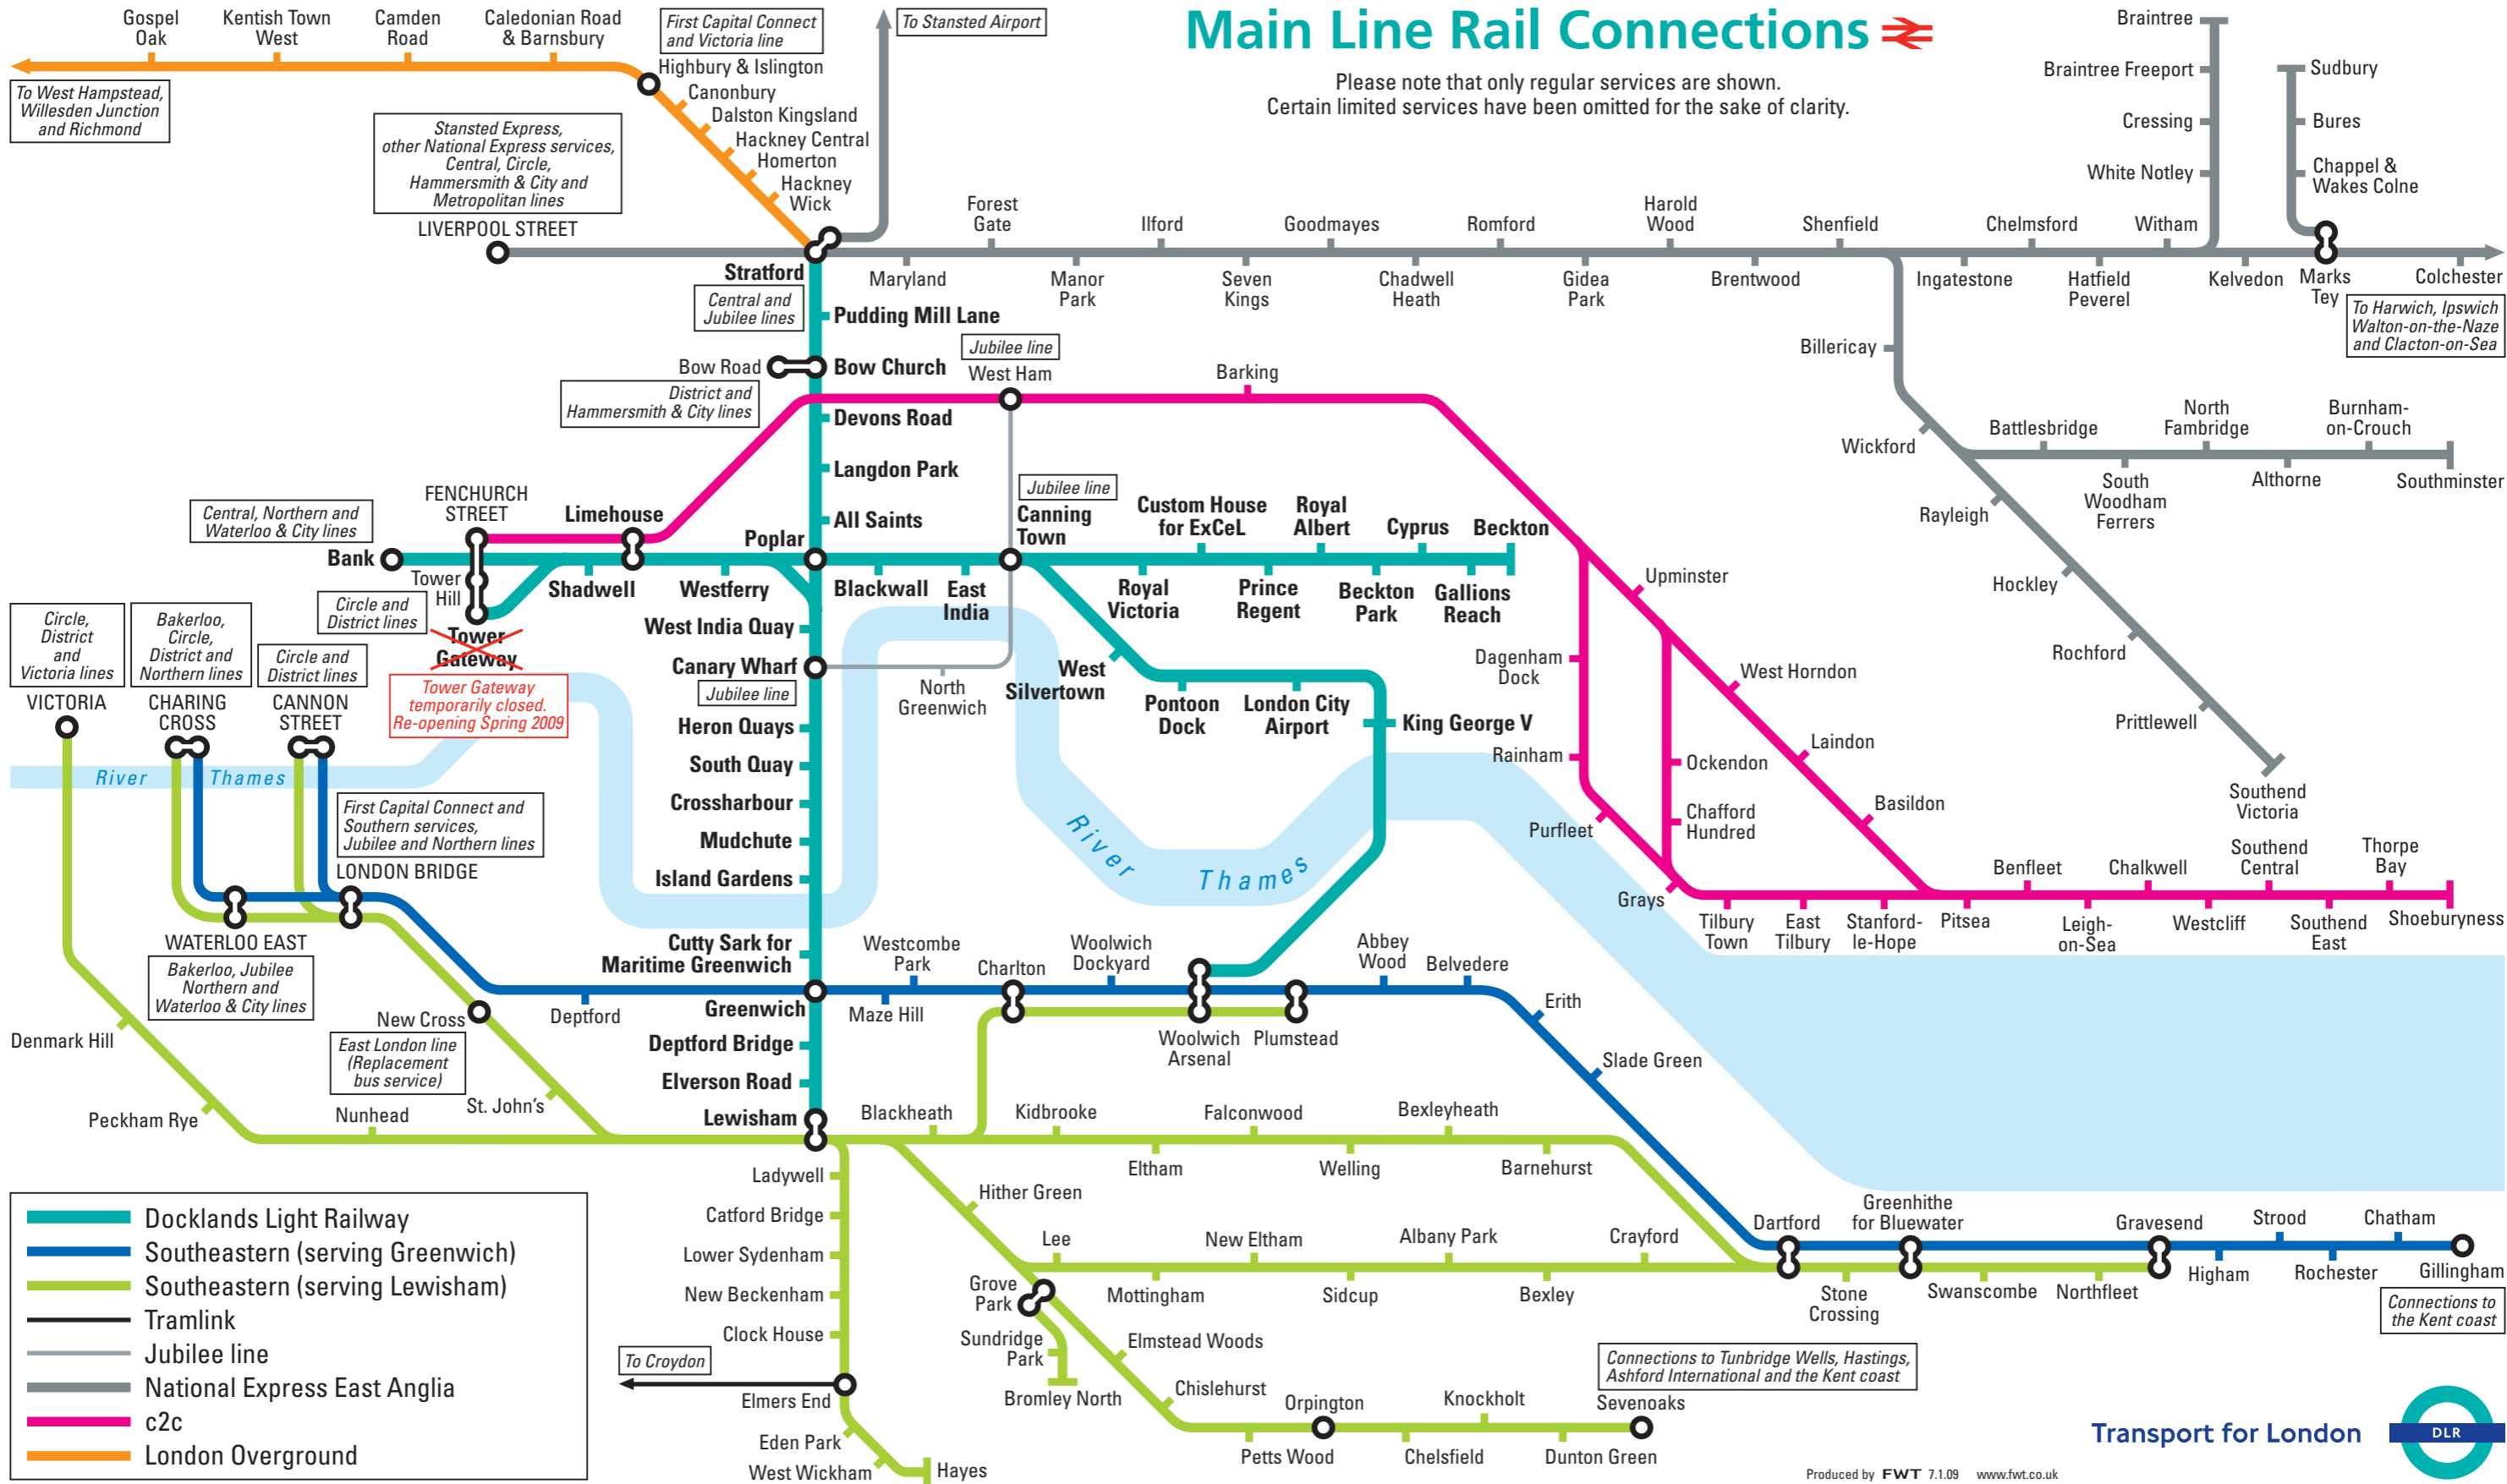

Main Line Rail Connections

Please note that only regular services are shown. Certain limited services have been omitted for the sake of clarity.

- Docks Light Railway
- Southeastern (serving Greenwich)
- Southeastern (serving Lewisham)
- Tramlink
- Jubilee line
- National Express East Anglia
- c2c
- London Overground