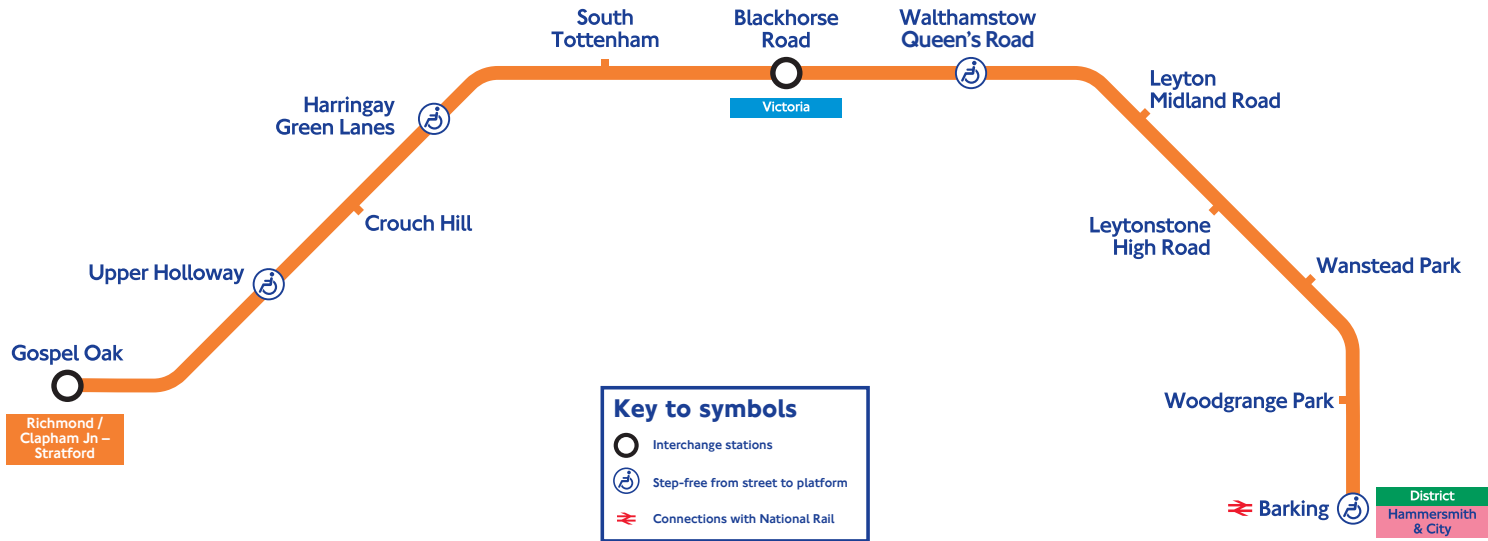

# Eastbound towards Barking

# Westbound towards Gospel Oak

An additional train runs Mondays to Fridays, calling at all stations from Woodgrange Park to Upper Holloway and then Hampstead Heath, to help relieve congestion in the morning peak. This train does not call at Barking or Gospel Oak.

The times of this train are as follows: Woodgrange Park 0759, Wanstead Park 0802, Leytonstone High Road 0805, Leyton Midland Road 0808, Walthamstow Queen's Road 0811, Blackhorse Road 0814, South Tottenham 0818, Harringay Green Lanes 0821, Crouch Hill 0824, Upper Holloway 0827, Hampstead Heath 0834.