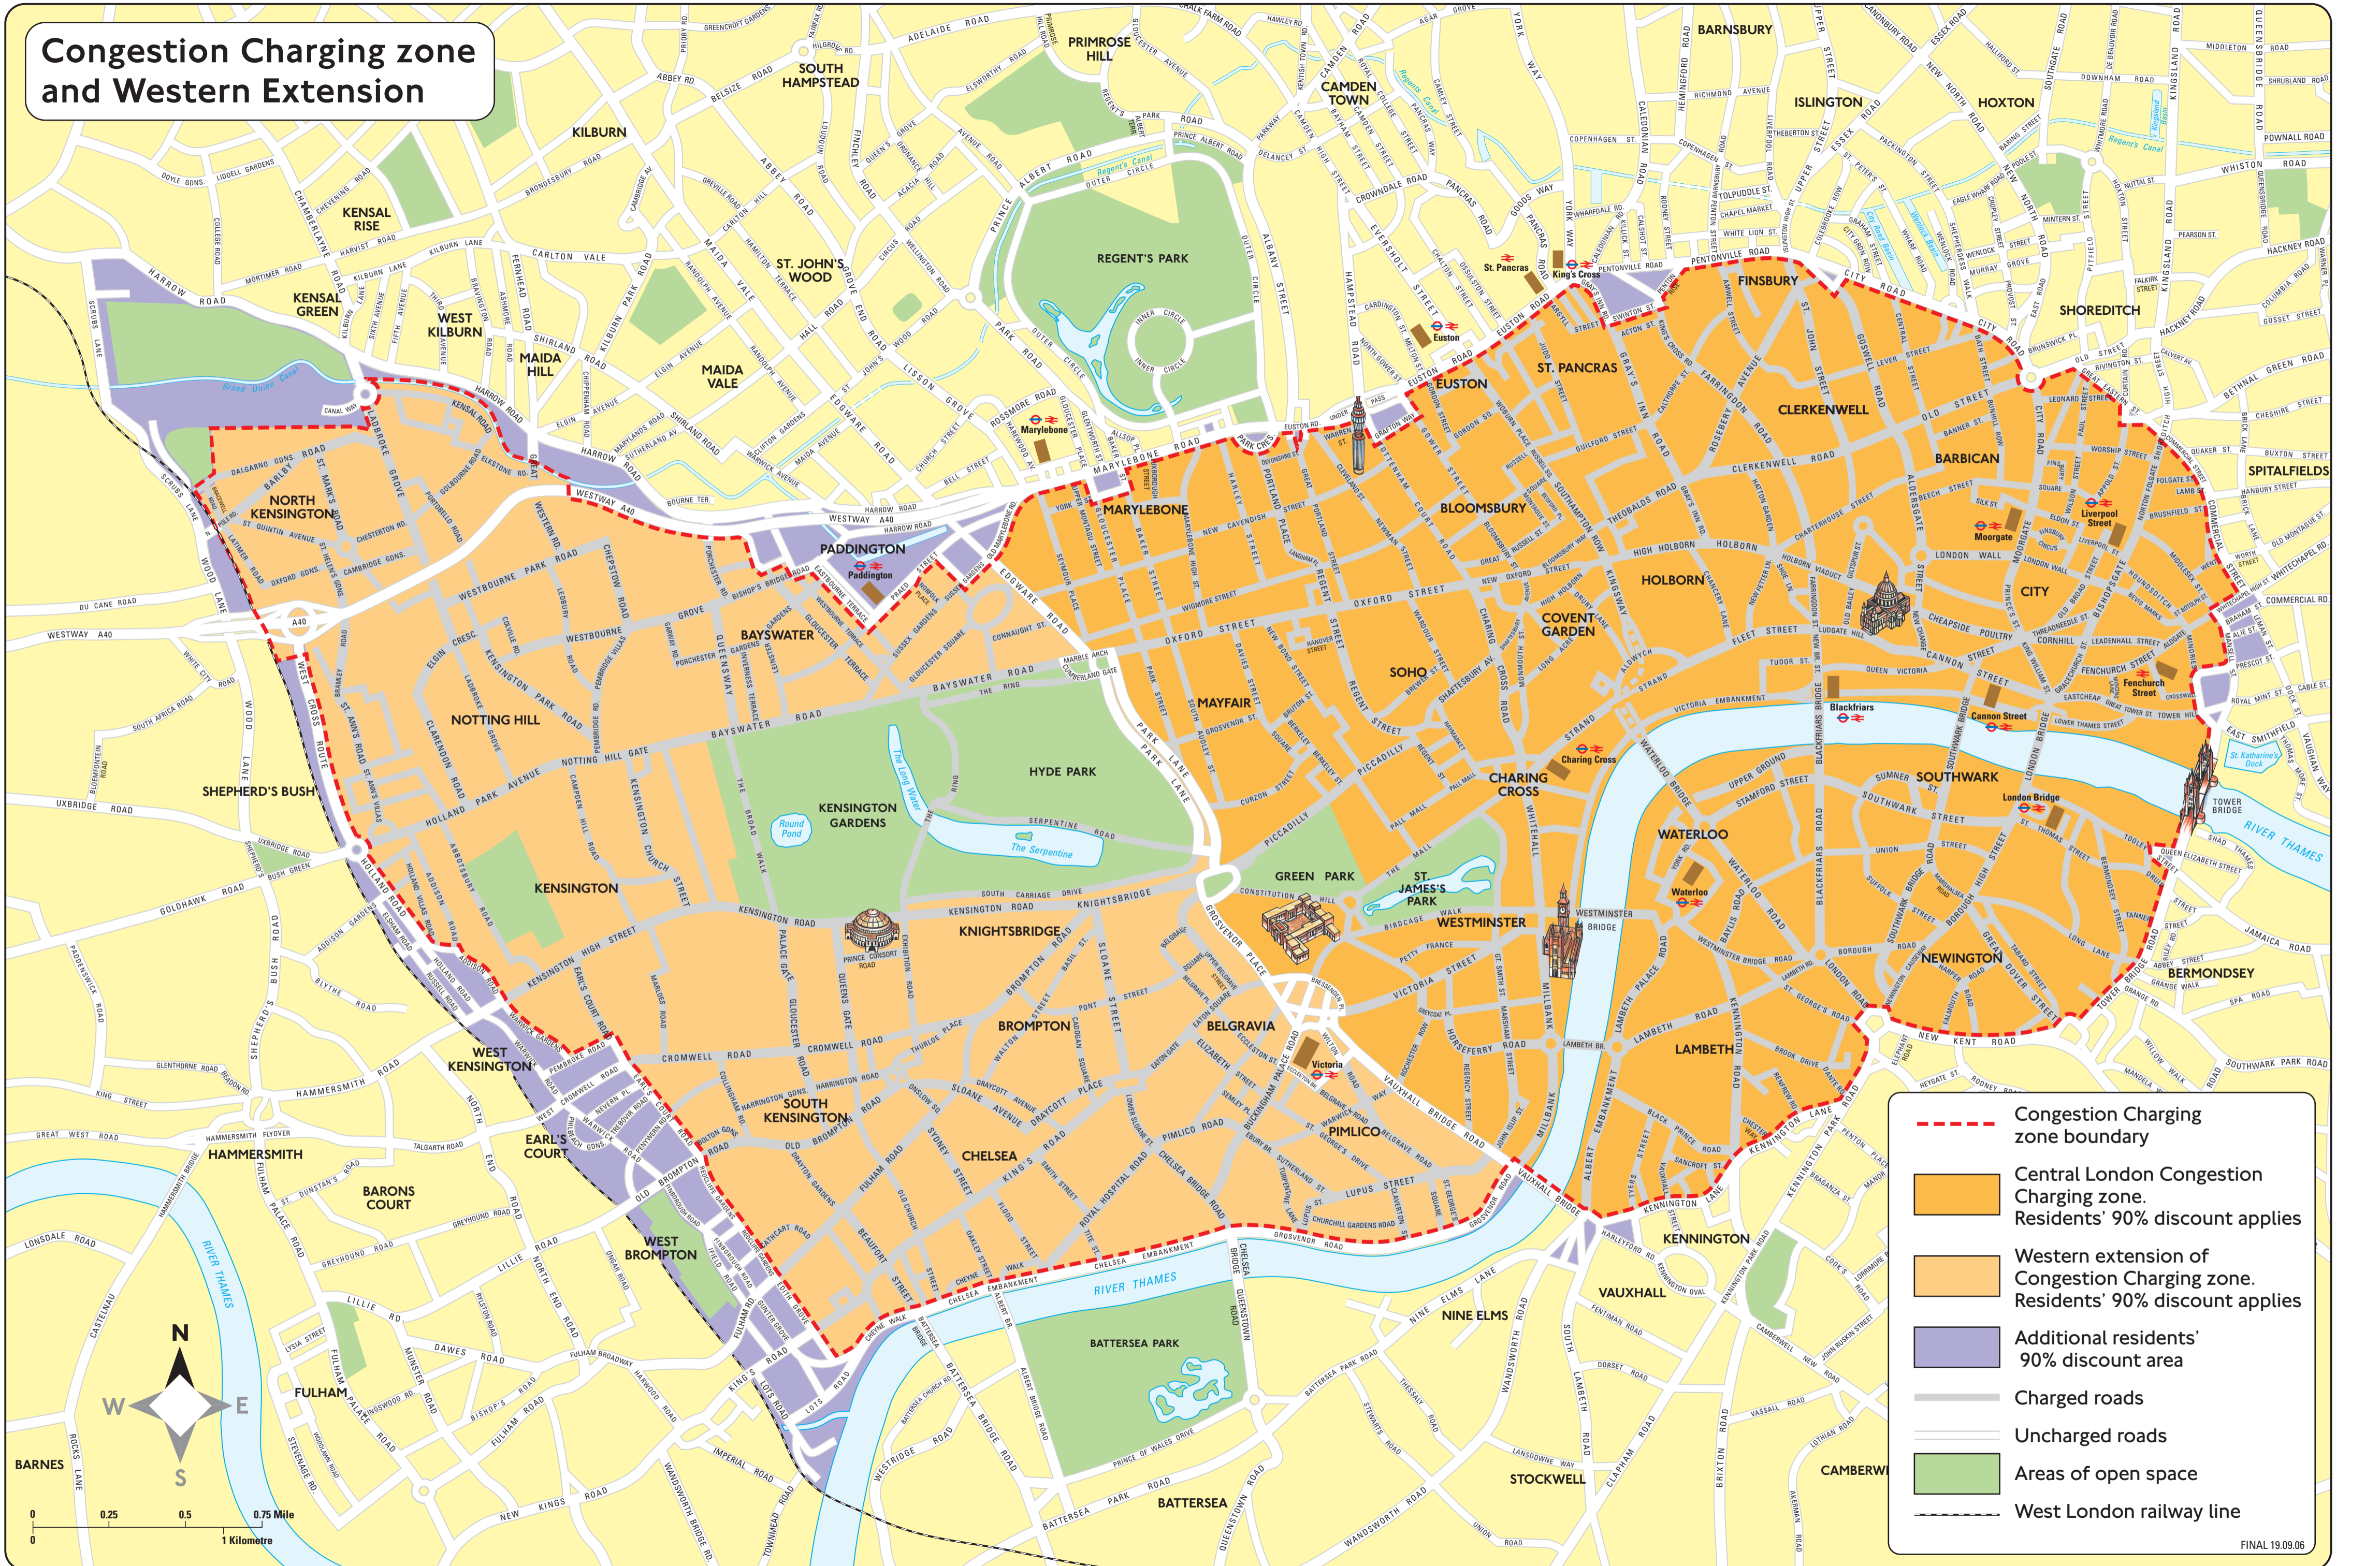

Congestion Charging zone and Western Extension

- Congestion Charging zone boundary
- Central London Congestion Charging zone. Residents' 90% discount applies
- Western extension of Congestion Charging zone. Residents' 90% discount applies
- Additional residents' 90% discount area
- Charged roads
- Uncharged roads
- Areas of open space
- West London railway line